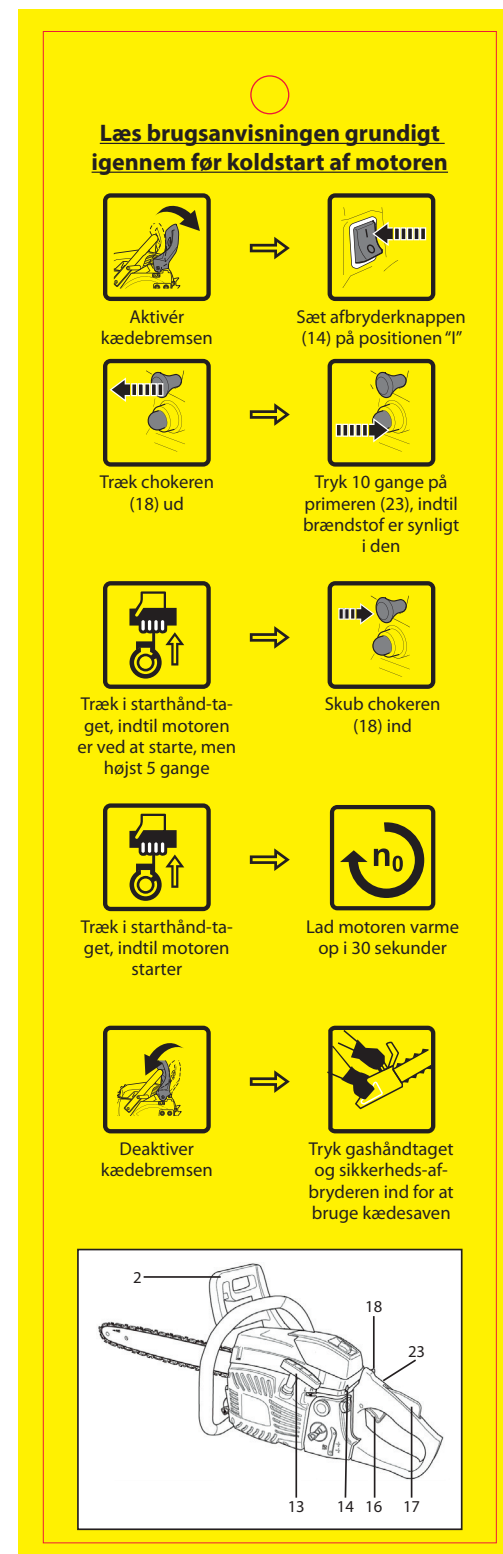

Item no.	18184	Buyer / Assistant	Admir Jusufovic
Size	-	Graphic Designer	Tania Møller
Paper Surface	Shiny <input type="checkbox"/> Mat <input checked="" type="checkbox"/>	Print	C: <input type="checkbox"/> M: <input type="checkbox"/> Y: <input type="checkbox"/> K: <input type="checkbox"/>
Note for printer	NOTE! - Please do not modify this artwork. If you have any questions to the artwork or need to modify -please reach out to your contact at Schou.		

51 x 32 mm

84,7 x 30 mm

82,7 x 16 mm

78 x 36 mm

24 x 56 mm

20 x 22 mm

20 x 22 mm

60 x 200 mm