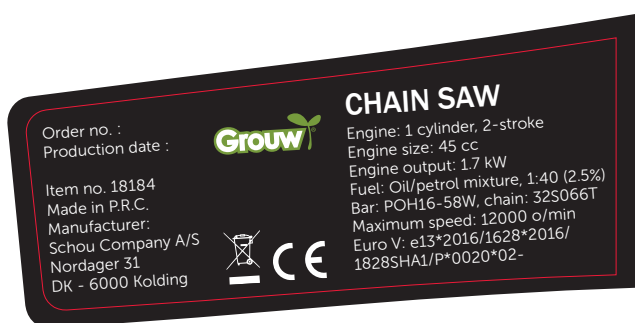

Item no.	18184	Buyer / Assistant	Admir Jusufovic
Size	-	Graphic Designer	Tania Møller
Paper Surface	Shiny <input type="checkbox"/> Mat <input checked="" type="checkbox"/>	Print	C: <input type="checkbox"/> M: <input type="checkbox"/> Y: <input type="checkbox"/> K: <input type="checkbox"/>
Note for printer	NOTE! - Please do not modify this artwork. If you have any questions to the artwork or need to modify -please reach out to your contact at Schou.		

51 x 32 mm

84,7 x 30 mm

82,7 x 16 mm

78 x 36 mm

24 x 56 mm

20 x 22 mm

20 x 22 mm

60 x 200 mm

60 x 200 mm