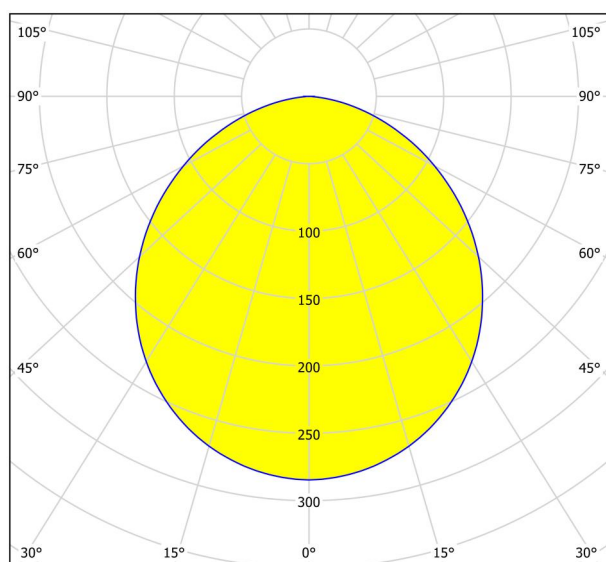

Technical Information

Protection Degree	IP20
Protection Class	2
Mains Voltage	220-240V,50/60Hz
Operation Voltage	220-240V,50/60Hz
Dimmable	No
max. Wattage (1)	11W

Illuminant 1

Socket Type (1)	LED
Illuminant Type (1)	LED
Illuminant incl. (1)	Inclusive
Lumen Complete	1350
Kelvin Complete	3000K
Light colour Complete	WARM WHITE
Energy efficiency class (EEI)	E
Dimmable	No
Info changeability□light source/driver	LED + driver can be exchanged by a specialist

cd
— C0 - C180 — C90 - C270