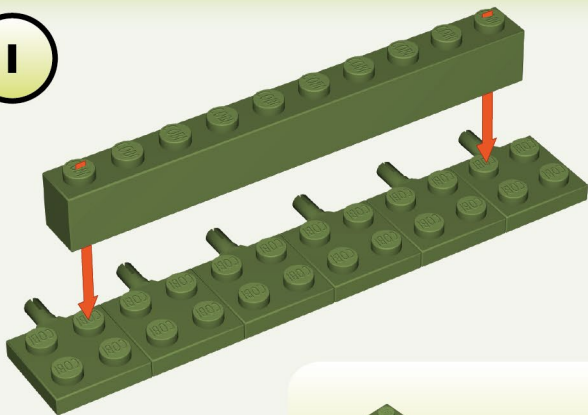

2715

PAD PRINTED
NO STICKERS

Printed in EU

312 

SHERMAN M4A1

SCALE 1:48

1

x6