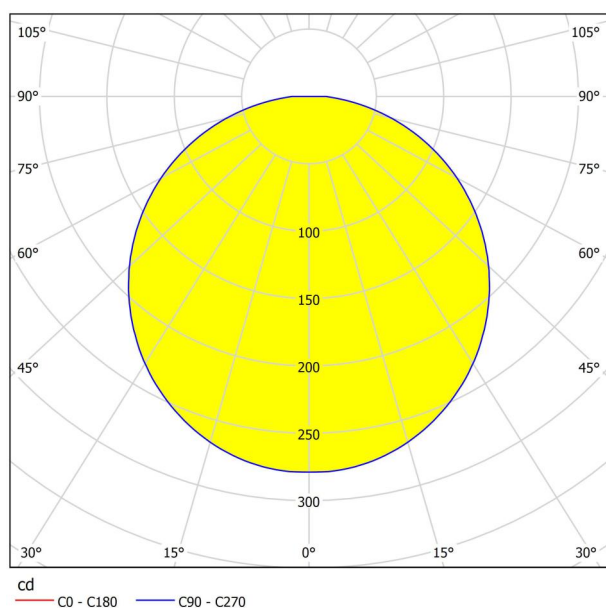

Technical Information

Protection Degree	IP44
Protection Class	2
Mains Voltage	220-240V,50/60Hz
Operation Voltage	220-240V,50/60Hz
Dimmable	No
max. Wattage (1)	11W

Illuminant 1

Socket Type (1)	LED
Illuminant Type (1)	LED
Illuminant incl. (1)	Inclusive
Lumen Complete	1350
Kelvin Complete	4000K
Light colour Complete	WHITE
Lumen with Cover	840
Energy efficiency class (EEI)	E
Dimmable	No
Info changeability□light source/driver	LED + driver can be exchanged by a specialist

Technical changes reserved

2/2

Contact | Support
eglo.com/en/eglo-worldwide