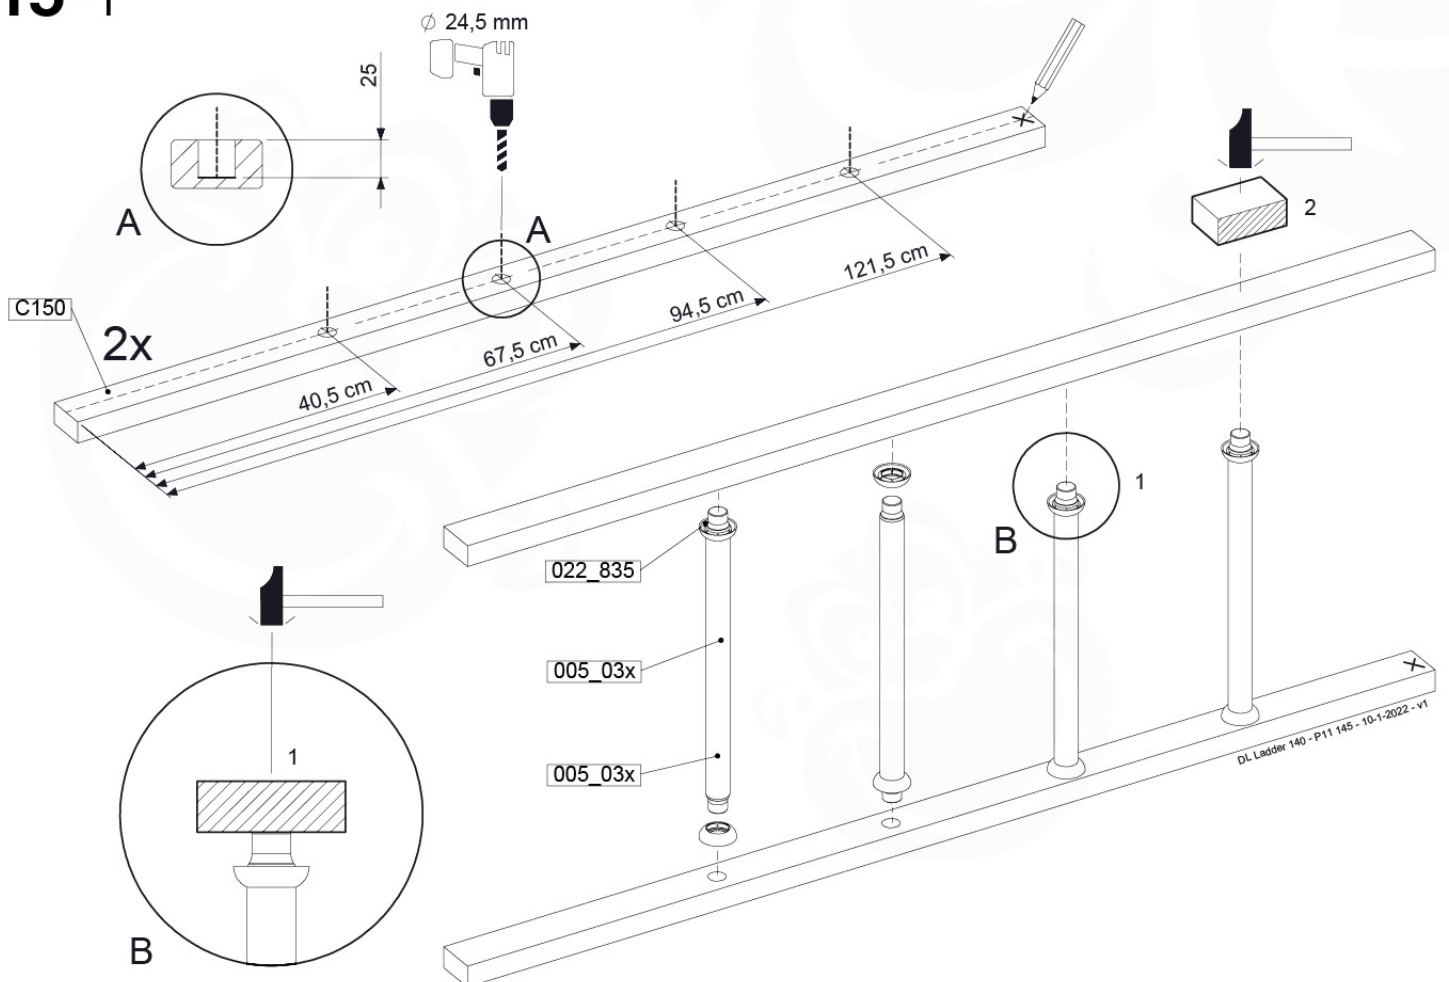

15-1

DL Ladder 140 - P11 145 - 10-1-2022 - v1