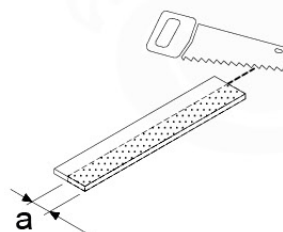

06 Playground Foundation

FD11

07 Base Tower

BT20

	PartNo	PartName	QTY.
Hardware pack	001_406	Stealth Screw 8x45	6
	001_417	Stealth Screw 8x80	4
	002_220	Gap Point Screw T25 - 5x45	135
	002_223	Gap Point Screw T25 - 5x80	40
Other	007_001	Ground-anchor	2
	022_31x	bpc-base version 3	8
	022_84x	bpc cover	8
Timber	B270	Post 90x90 L2700	4
	C141	Beam 1410 mm	10
	D123	Board 1230 mm	17
	D141	Board 1410 mm	12

DL 145 Base Tower BT20 - P02 BT20 - 17-11-2021 - v1.0

07-1

07-2

07-3

07-4

DL 146 Base Tower ET20 - P06 B720 - 17-11-2021 - v1.0

08 Extended Tower ET27

	PartNo	PartName	QTY.
Hardware pack	001_406	Stealth Screw 8x45	4
	001_417	Stealth Screw 8x80	2
	002_220	Gap Point Screw T25 - 5x45	90
	002_223	Gap Point Screw T25 - 5x80	20
Other	007_001	Ground-anchor	2
	022_31x	bpc-base version 3	4
	022_84x	bpc cover	4
Timber	B220	Post 90x90 L2200	2
	C74	Beam 740 mm	4
	C141	Beam 1410 mm	1
	D74	Board 740 mm	6
	D123	Board 1230 mm	9
	D141	Board 1410 mm	3

Extension Tower 14080 - P02 - ET27 - 10-11-2022 - v1

08-1

Base Tower

$A = B$

08-2

08-3

Extension Tower 14080 - P17 - ET27_28 - 10-1-2022 - v1

08-4