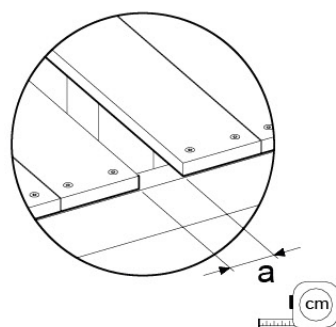

DL 145 Base Tower BT20 - P02 BT20 - 17-11-2021 - v1.0

07-1

07-2

07-3

07-4

DL 146 Base Tower ET20 - P06 B720 - 17-11-2021 - v1.0

08 Extended Tower ET27

	PartNo	PartName	QTY.
Hardware pack	001_406	Stealth Screw 8x45	4
	001_417	Stealth Screw 8x80	2
	002_220	Gap Point Screw T25 - 5x45	90
	002_223	Gap Point Screw T25 - 5x80	20
Other	007_001	Ground-anchor	2
	022_31x	bpc-base version 3	4
	022_84x	bpc cover	4
Timber	B220	Post 90x90 L2200	2
	C74	Beam 740 mm	4
	C141	Beam 1410 mm	1
	D74	Board 740 mm	6
	D123	Board 1230 mm	9
	D141	Board 1410 mm	3

Extension Tower 14080 - P02 - ET27 - 10-11-2022 - v1

08-1

Base Tower

$A = B$

08-2

08-3

Extension Tower 14080 - P17 - ET27_28 - 10-1-2022 - v1

08-4