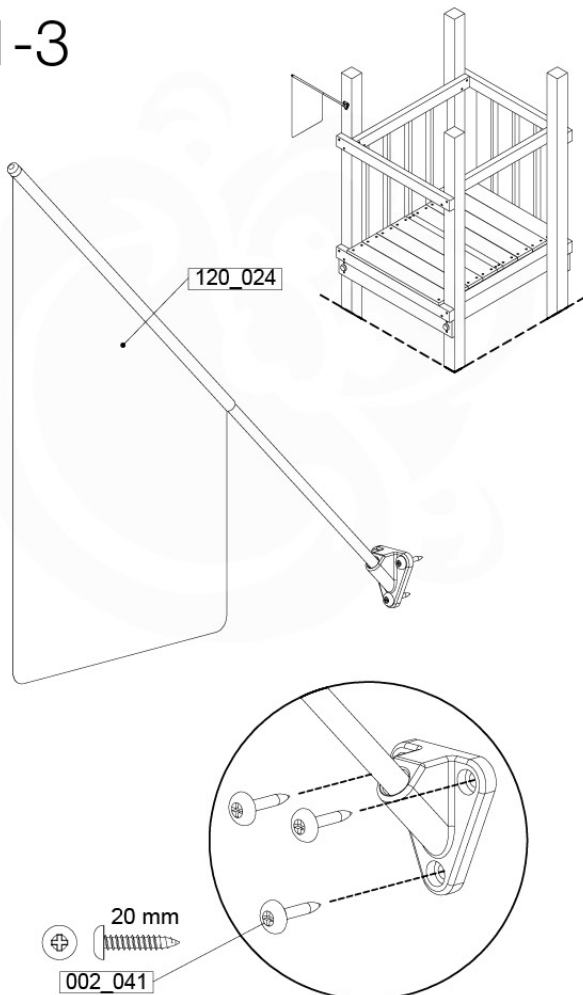

	PartNo	PartName	QTY.
Hardware Pack 100_617	001_406	Stealth Screw 8x45	1
	002_041	Dome head screw 4.5 x 20 mm	3
	002_042	Dome head screw 3.5 x 13mm	4
	002_219	Gap Point Screw T25 - 5x30	2
Other	022_300	Steering Wheel	1
	022_800	Rail P/T 105	1
	022_910	Sandpad	1
	103_901	Logo ID Plate	1
	104_107	Tool Set Climbing Units	1
	120_024	Tower Flag	1
	122_302	Telescope	1

Accessory set - P02 - 29-9-2021 - v4

21-1

21-2

Accessory set - P03 - 28-9-2021 - v4

21-3

21-4

Accessory set - P04 - 28-9-2021 - v4

21-5