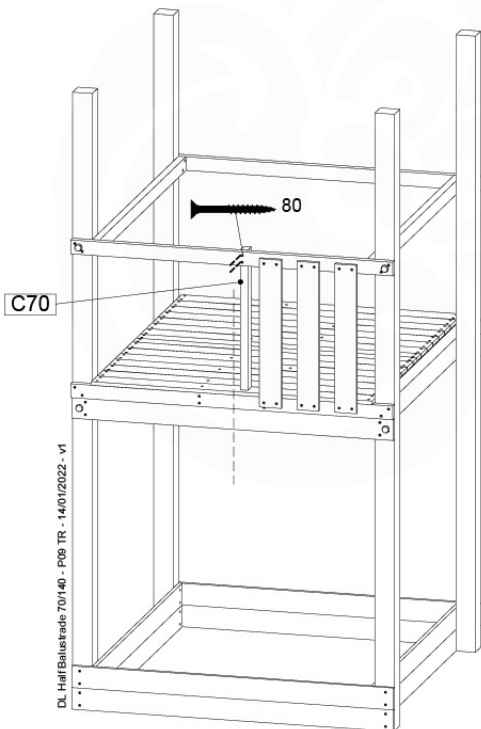

11-1

DL Half Balustrade 70/140 - P05 TR - 14/01/2022 - v1