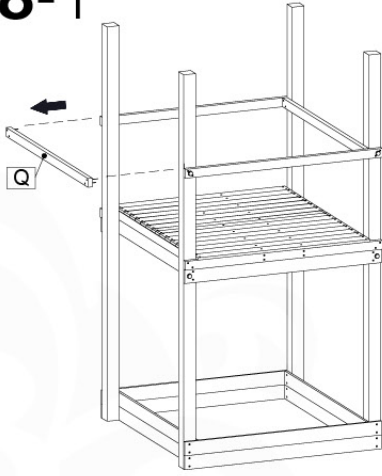

06 Playground Foundation

FD11

07 Base Tower

BT20

	PartNo	PartName	QTY.
Hardware pack	001_406	Stealth Screw 8x45	6
	001_417	Stealth Screw 8x80	4
	002_220	Gap Point Screw T25 - 5x45	135
	002_223	Gap Point Screw T25 - 5x80	40
Other	007_001	Ground-anchor	2
	022_31x	bpc-base version 3	8
	022_84x	bpc cover	8
Timber	B270	Post 90x90 L2700	4
	C141	Beam 1410 mm	10
	D123	Board 1230 mm	17
	D141	Board 1410 mm	12

DL 145 Base Tower BT20 - P02 BT20 - 17-11-2021 - v1.0

07-1

07-2

07-3

07-4

DL 146 Base Tower ET20 - P06 B720 - 17-11-2021 - v1.0

08 Extended Tower ET27

	PartNo	PartName	QTY.
Hardware pack	001_406	Stealth Screw 8x45	4
	001_417	Stealth Screw 8x80	2
	002_220	Gap Point Screw T25 - 5x45	90
	002_223	Gap Point Screw T25 - 5x80	20
Other	007_001	Ground-anchor	2
	022_31x	bpc-base version 3	4
	022_84x	bpc cover	4
Timber	B220	Post 90x90 L2200	2
	C74	Beam 740 mm	4
	C141	Beam 1410 mm	1
	D74	Board 740 mm	6
	D123	Board 1230 mm	9
	D141	Board 1410 mm	3

Extension Tower 14080 - P02 - ET27 - 10-11-2022 - v1

08-1

Base Tower

$A = B$

08-2

08-3

Extension Tower 14080 - P17 - ET27_28 - 10-1-2022 - v1

08-4