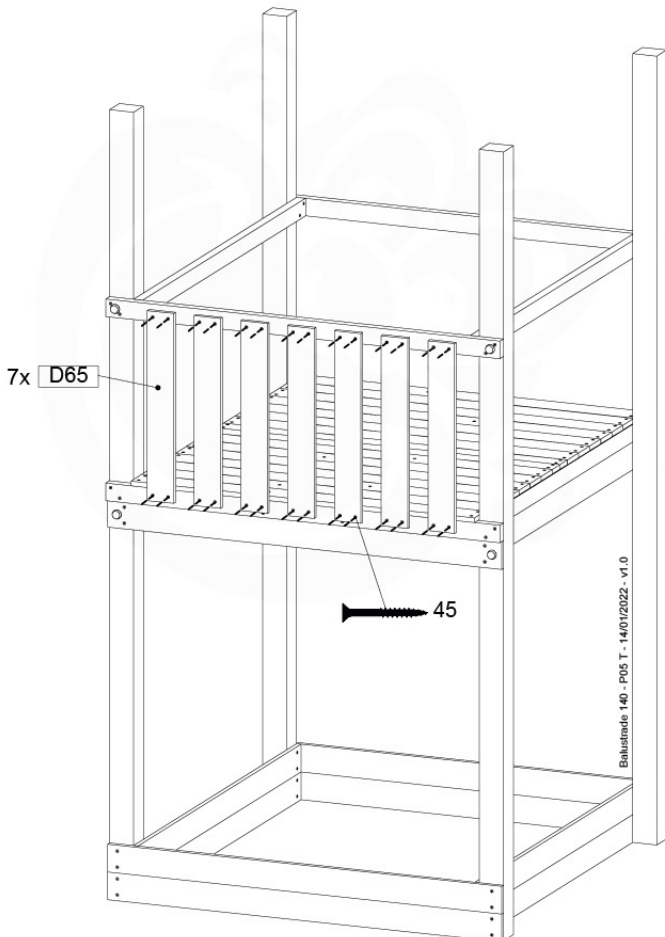

Extension Tower 14080 - P20 - ET27_28 - 10-1-2022 - v1

09 Balustrade (1x)

BL05

	PartNo	PartName	QTY.
Hardware pack	002_220	Gap Point Screw T25 - 5x45	28
Timber	D65	Board 650 mm	7

Balustrade 140 - FP02 U - 14/01/2022 - v1.0

09-1

10 Balustrade (1x)

BL06

	PartNo	PartName	QTY.
Hardware pack	002_220	Gap Point Screw T25 - 5x45	28
Timber	D65	Board 650 mm	7

Balustrade 140 - P03 T - 14/01/2022 - v1.0

10-1

11 Balustrade (1x)

BL10

	PartNo	PartName	QTY.
Hardware pack	002_220	Gap Point Screw T25 - 5x45	12
	002_223	Gap Point Screw T25 - 5x80	4
Timber	C70	Beam 700 mm	1
	D65	Board 650 mm	3

DL Half Balustrade 70/140 - P05 TR - 14/01/2022 - v1