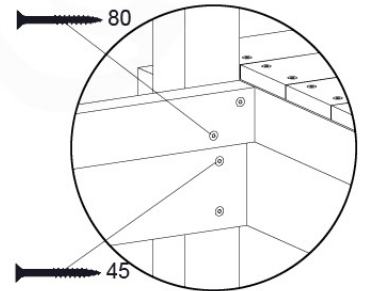

DL 145 Base Tower BT20 - P02 BT20 - 17-11-2021 - v1.0

07-1

07-2

07-3

07-4

DL 146 Base Tower ET20 - P06 B720 - 17-11-2021 - v1.0

08 Extended Tower ET27

	PartNo	PartName	QTY.
Hardware pack	001_406	Stealth Screw 8x45	4
	001_417	Stealth Screw 8x80	2
	002_220	Gap Point Screw T25 - 5x45	90
	002_223	Gap Point Screw T25 - 5x80	20
Other	007_001	Ground-anchor	2
	022_31x	bpc-base version 3	4
	022_84x	bpc cover	4
Timber	B220	Post 90x90 L2200	2
	C74	Beam 740 mm	4
	C141	Beam 1410 mm	1
	D74	Board 740 mm	6
	D123	Board 1230 mm	9
	D141	Board 1410 mm	3

Extension Tower 14080 - P02 - ET27 - 10-11-2022 - v1

08-1

Base Tower

$A = B$

08-2

08-3

Extension Tower 14080 - P17 - ET27_28 - 10-1-2022 - v1

08-4