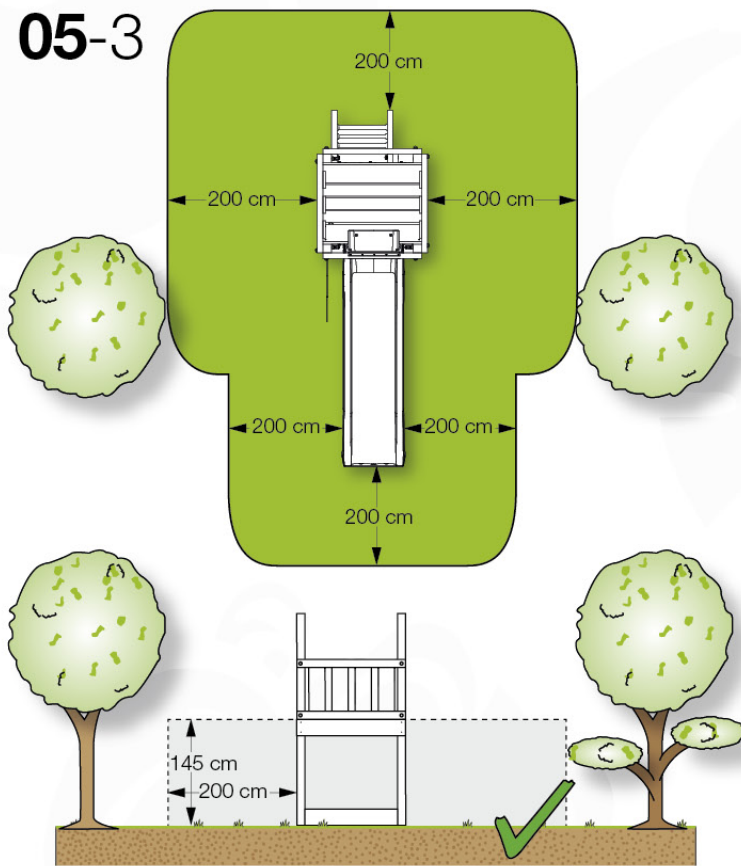

05 Safe Playground Planning

05-1

05-2

05-3

05-4

05-5