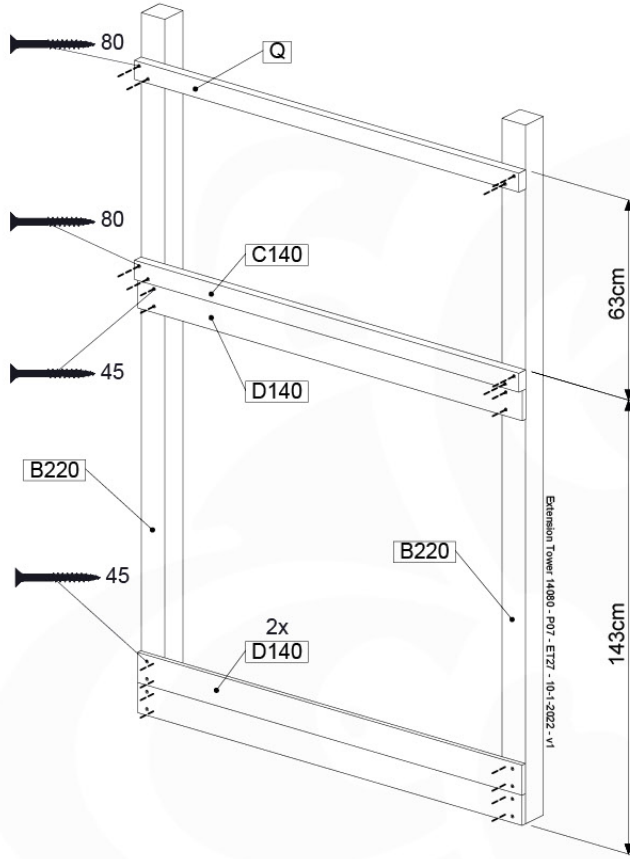

06 Playground Foundation

FD11

07 Base Tower

BT20

	PartNo	PartName	QTY.
Hardware pack	001_406	Stealth Screw 8x45	6
	001_417	Stealth Screw 8x80	4
	002_220	Gap Point Screw T25 - 5x45	135
	002_223	Gap Point Screw T25 - 5x80	40
Other	007_001	Ground-anchor	2
	022_31x	bpc-base version 3	8
	022_84x	bpc cover	8
Timber	B270	Post 90x90 L2700	4
	C141	Beam 1410 mm	10
	D123	Board 1230 mm	17
	D141	Board 1410 mm	12

DL 145 Base Tower BT20 - P02 BT20 - 17-11-2021 - v1.0

07-1

07-2

07-3

07-4

DL 146 Base Tower ET20 - P06 B720 - 17-11-2021 - v1.0

08 Extended Tower ET27

	PartNo	PartName	QTY.
Hardware pack	001_406	Stealth Screw 8x45	4
	001_417	Stealth Screw 8x80	2
	002_220	Gap Point Screw T25 - 5x45	90
	002_223	Gap Point Screw T25 - 5x80	20
Other	007_001	Ground-anchor	2
	022_31x	bpc-base version 3	4
	022_84x	bpc cover	4
Timber	B220	Post 90x90 L2200	2
	C74	Beam 740 mm	4
	C141	Beam 1410 mm	1
	D74	Board 740 mm	6
	D123	Board 1230 mm	9
	D141	Board 1410 mm	3

Extension Tower 14080 - P02 - ET27 - 10-11-2022 - v1

08-1

Base Tower

$A = B$

08-2

08-3

Extension Tower 14080 - P17 - ET27_28 - 10-1-2022 - v1

08-4

Extension Tower 14080 - P20 - ET27_28 - 10-1-2022 - v1

09 Balustrade (1x)

BL05

	PartNo	PartName	QTY.
Hardware pack	002_220	Gap Point Screw T25 - 5x45	28
Timber	D65	Board 650 mm	7

Balustrade 140 - FP02 U - 14/01/2022 - v1.0