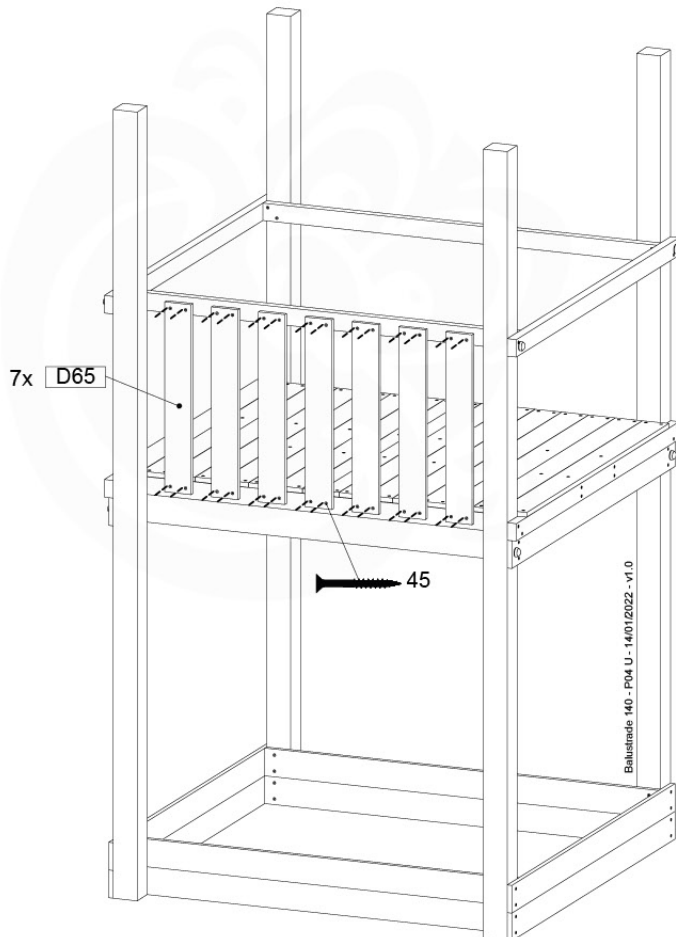

DL 145 Base Tower BT20 - P02 BT20 - 17-11-2021 - v1.0

07-1

07-2

07-3

07-4

DL 146 Base Tower ET20 - P06 B720 - 17-11-2021 - v1.0

08 Extended Tower ET27

	PartNo	PartName	QTY.
Hardware pack	001_406	Stealth Screw 8x45	4
	001_417	Stealth Screw 8x80	2
	002_220	Gap Point Screw T25 - 5x45	90
	002_223	Gap Point Screw T25 - 5x80	20
Other	007_001	Ground-anchor	2
	022_31x	bpc-base version 3	4
	022_84x	bpc cover	4
Timber	B220	Post 90x90 L2200	2
	C74	Beam 740 mm	4
	C141	Beam 1410 mm	1
	D74	Board 740 mm	6
	D123	Board 1230 mm	9
	D141	Board 1410 mm	3

Extension Tower 14080 - P02 - ET27 - 10-11-2022 - v1

08-1

Base Tower

$A = B$

08-2

08-3

Extension Tower 14080 - P17 - ET27_28 - 10-1-2022 - v1

08-4

Extension Tower 14080 - P20 - ET27_28 - 10-1-2022 - v1

09 Balustrade (1x)

BL05

	PartNo	PartName	QTY.
Hardware pack	002_220	Gap Point Screw T25 - 5x45	28
Timber	D65	Board 650 mm	7

Balustrade 140 - FP02 U - 14/01/2022 - v1.0

09-1

10 Balustrade (1x)

BL06

	PartNo	PartName	QTY.
Hardware pack	002_220	Gap Point Screw T25 - 5x45	28
Timber	D65	Board 650 mm	7

Balustrade 140 - P03 T - 14/01/2022 - v1.0

10-1

11 Balustrade (1x)

BL10