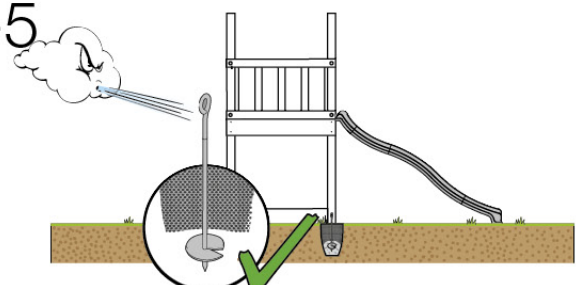

06 Playground Foundation

FD11

07 Base Tower

BT20

	PartNo	PartName	QTY.
Hardware pack	001_406	Stealth Screw 8x45	6
	001_417	Stealth Screw 8x80	4
	002_220	Gap Point Screw T25 - 5x45	135
	002_223	Gap Point Screw T25 - 5x80	40
Other	007_001	Ground-anchor	2
	022_31x	bpc-base version 3	8
	022_84x	bpc cover	8
Timber	B270	Post 90x90 L2700	4
	C141	Beam 1410 mm	10
	D123	Board 1230 mm	17
	D141	Board 1410 mm	12