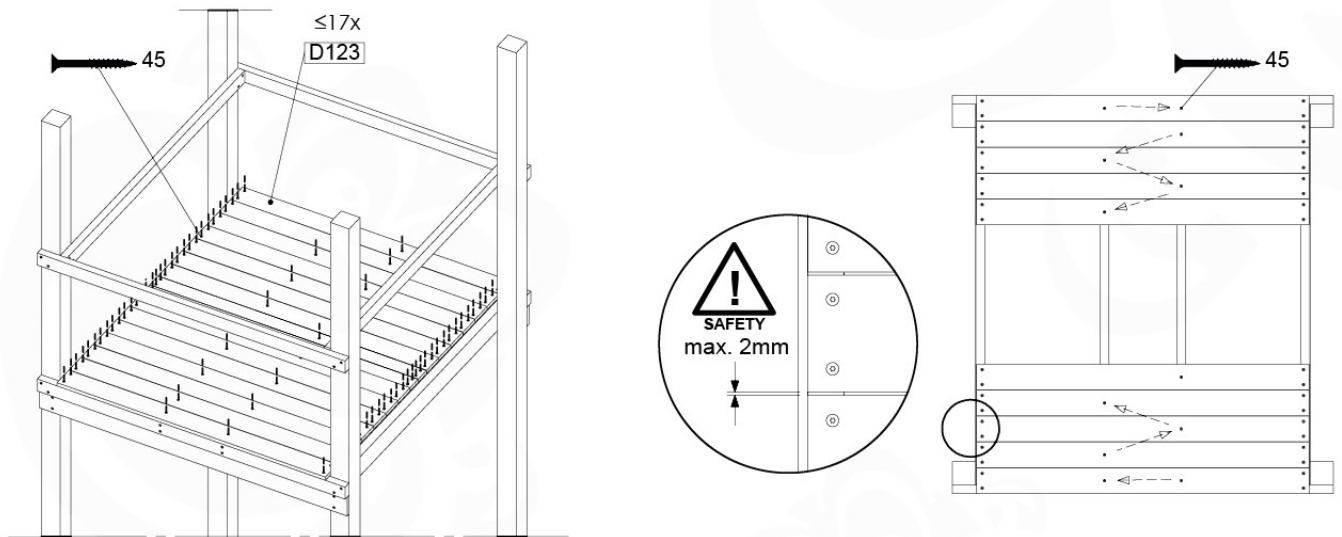

DL 145 Base Tower BT20 - P02 BT20 - 17-11-2021 - v1.0

07-1

07-2

07-3

07-4

DL 146 Base Tower ET20 - P06 B720 - 17-11-2021 - v1.0

08 Extended Tower ET27

	PartNo	PartName	QTY.
Hardware pack	001_406	Stealth Screw 8x45	4
	001_417	Stealth Screw 8x80	2
	002_220	Gap Point Screw T25 - 5x45	90
	002_223	Gap Point Screw T25 - 5x80	20
Other	007_001	Ground-anchor	2
	022_31x	bpc-base version 3	4
	022_84x	bpc cover	4
Timber	B220	Post 90x90 L2200	2
	C74	Beam 740 mm	4
	C141	Beam 1410 mm	1
	D74	Board 740 mm	6
	D123	Board 1230 mm	9
	D141	Board 1410 mm	3

Extension Tower 14080 - P02 - ET27 - 10-11-2022 - v1

08-1

Base Tower

$A = B$

08-2

08-3

Extension Tower 14080 - P17 - ET27_28 - 10-1-2022 - v1

08-4