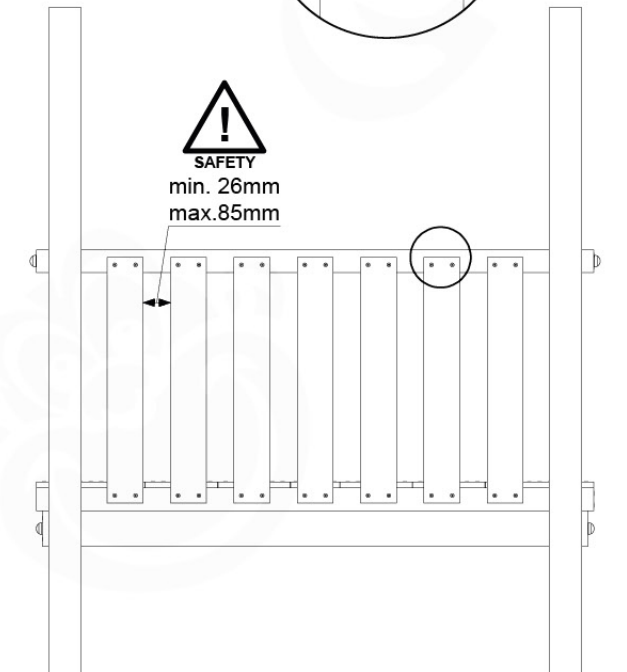

09 Balustrade (1x)

BL05

	PartNo	PartName	QTY.
Hardware pack	002_220	Gap Point Screw T25 - 5x45	28
Timber	D65	Board 650 mm	7

Balustrade 140 - FP02 U - 14/01/2022 - v1.0

09-1