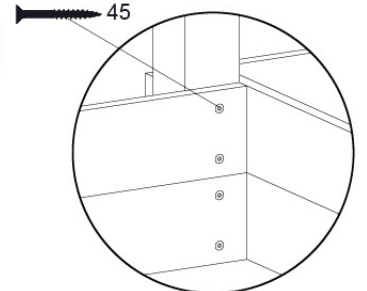

DL 145 Base Tower BT20 - P02 BT20 - 17-11-2021 - v1.0

07-1

07-2

07-3

07-4

DL 146 Base Tower ET20 - P06 B720 - 17-11-2021 - v1.0

08 Extended Tower ET27

	PartNo	PartName	QTY.
Hardware pack	001_406	Stealth Screw 8x45	4
	001_417	Stealth Screw 8x80	2
	002_220	Gap Point Screw T25 - 5x45	90
	002_223	Gap Point Screw T25 - 5x80	20
Other	007_001	Ground-anchor	2
	022_31x	bpc-base version 3	4
	022_84x	bpc cover	4
Timber	B220	Post 90x90 L2200	2
	C74	Beam 740 mm	4
	C141	Beam 1410 mm	1
	D74	Board 740 mm	6
	D123	Board 1230 mm	9
	D141	Board 1410 mm	3

Extension Tower 14080 - P02 - ET27 - 10-11-2022 - v1

08-1

Base Tower

$A = B$

08-2

08-3

Extension Tower 14080 - P17 - ET27_28 - 10-1-2022 - v1

08-4