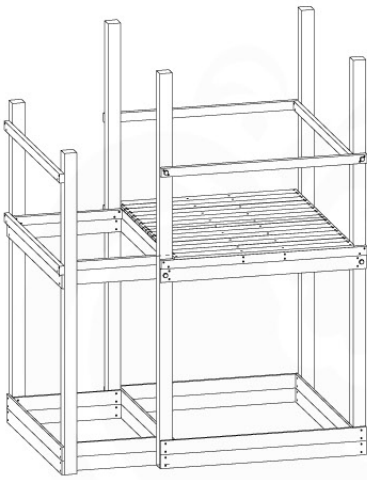

DL 145 Base Tower BT20 - P02 BT20 - 17-11-2021 - v1.0

07-1

07-2

07-3

07-4

DL 146 Base Tower ET20 - P06 B720 - 17-11-2021 - v1.0

08 Extended Tower ET27

	PartNo	PartName	QTY.
Hardware pack	001_406	Stealth Screw 8x45	4
	001_417	Stealth Screw 8x80	2
	002_220	Gap Point Screw T25 - 5x45	90
	002_223	Gap Point Screw T25 - 5x80	20
Other	007_001	Ground-anchor	2
	022_31x	bpc-base version 3	4
	022_84x	bpc cover	4
Timber	B220	Post 90x90 L2200	2
	C74	Beam 740 mm	4
	C141	Beam 1410 mm	1
	D74	Board 740 mm	6
	D123	Board 1230 mm	9
	D141	Board 1410 mm	3

Extension Tower 14080 - P02 - ET27 - 10-11-2022 - v1

08-1

Base Tower

$A = B$

08-2

08-3

Extension Tower 14080 - P17 - ET27_28 - 10-1-2022 - v1

08-4

Extension Tower 14080 - P20 - ET27_28 - 10-1-2022 - v1

09 Balustrade (1x)

BL05

	PartNo	PartName	QTY.
Hardware pack	002_220	Gap Point Screw T25 - 5x45	28
Timber	D65	Board 650 mm	7

Balustrade 140 - FP02 U - 14/01/2022 - v1.0