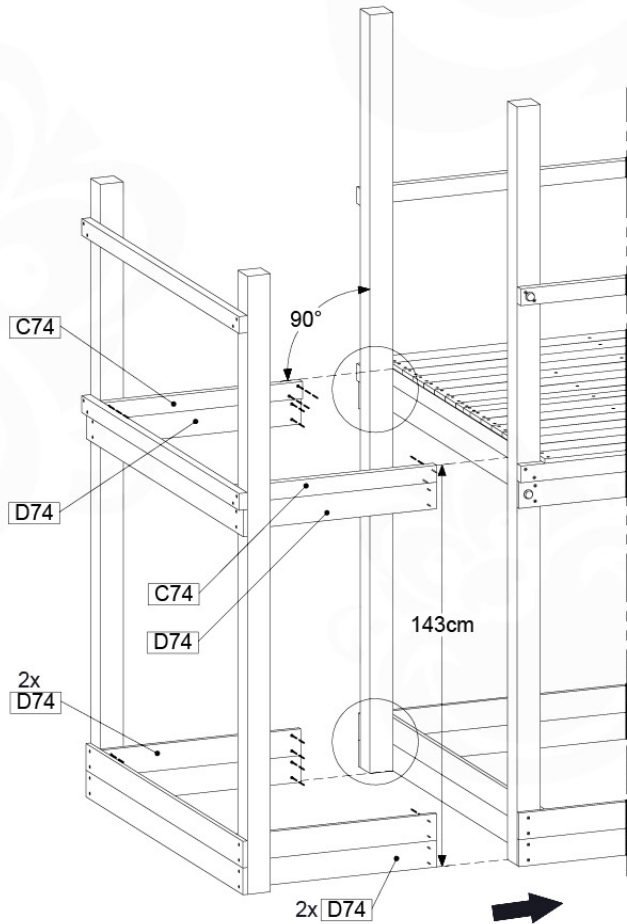

DL 145 Base Tower BT20 - P02 BT20 - 17-11-2021 - v1.0

07-1

07-2

07-3

07-4

DL 146 Base Tower ET20 - P06 B720 - 17-11-2021 - v1.0

08 Extended Tower ET27

	PartNo	PartName	QTY.
Hardware pack	001_406	Stealth Screw 8x45	4
	001_417	Stealth Screw 8x80	2
	002_220	Gap Point Screw T25 - 5x45	90
	002_223	Gap Point Screw T25 - 5x80	20
Other	007_001	Ground-anchor	2
	022_31x	bpc-base version 3	4
	022_84x	bpc cover	4
Timber	B220	Post 90x90 L2200	2
	C74	Beam 740 mm	4
	C141	Beam 1410 mm	1
	D74	Board 740 mm	6
	D123	Board 1230 mm	9
	D141	Board 1410 mm	3

Extension Tower 14080 - P02 - ET27 - 10-11-2022 - v1

08-1

Base Tower

$A = B$

08-2

08-3

Extension Tower 14080 - P17 - ET27_28 - 10-1-2022 - v1

08-4

Extension Tower 14080 - P20 - ET27_28 - 10-1-2022 - v1

09 Balustrade (1x)

BL05

	PartNo	PartName	QTY.
Hardware pack	002_220	Gap Point Screw T25 - 5x45	28
Timber	D65	Board 650 mm	7

Balustrade 140 - FP02 U - 14/01/2022 - v1.0