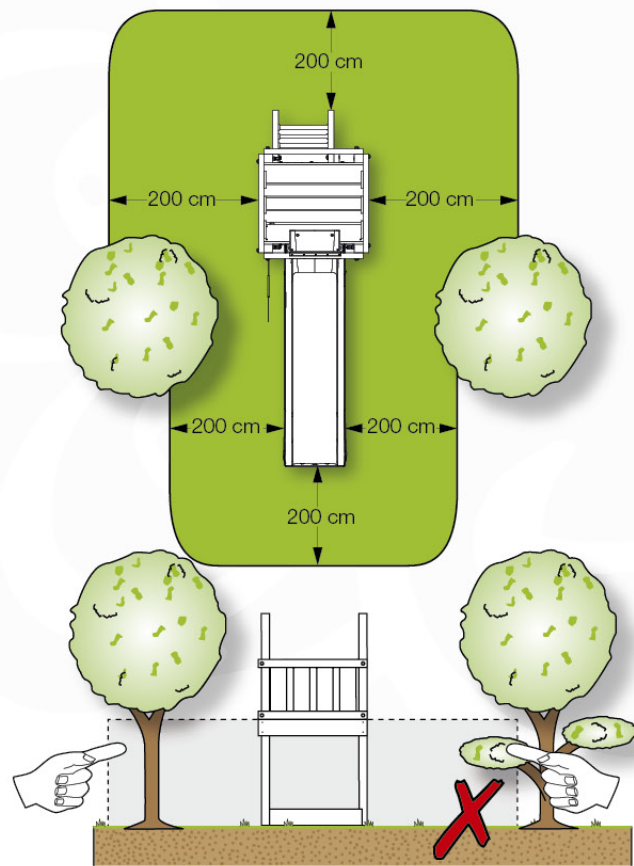

05 Safe Playground Planning

05-1

05-2

05-3

05-4

05-5