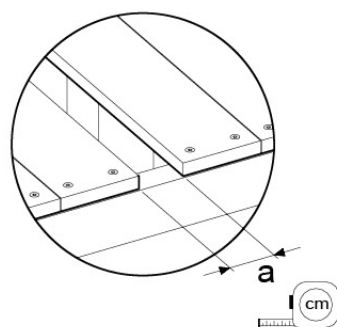

DL 145 Base Tower BT20 - P02 BT20 - 17-11-2021 - v1.0

07-1

07-2

07-3

07-4

DL 146 Base Tower ET20 - P06 B720 - 17-11-2021 - v1.0

08 Extended Tower ET27

	PartNo	PartName	QTY.
Hardware pack	001_406	Stealth Screw 8x45	4
	001_417	Stealth Screw 8x80	2
	002_220	Gap Point Screw T25 - 5x45	90
	002_223	Gap Point Screw T25 - 5x80	20
Other	007_001	Ground-anchor	2
	022_31x	bpc-base version 3	4
	022_84x	bpc cover	4
Timber	B220	Post 90x90 L2200	2
	C74	Beam 740 mm	4
	C141	Beam 1410 mm	1
	D74	Board 740 mm	6
	D123	Board 1230 mm	9
	D141	Board 1410 mm	3