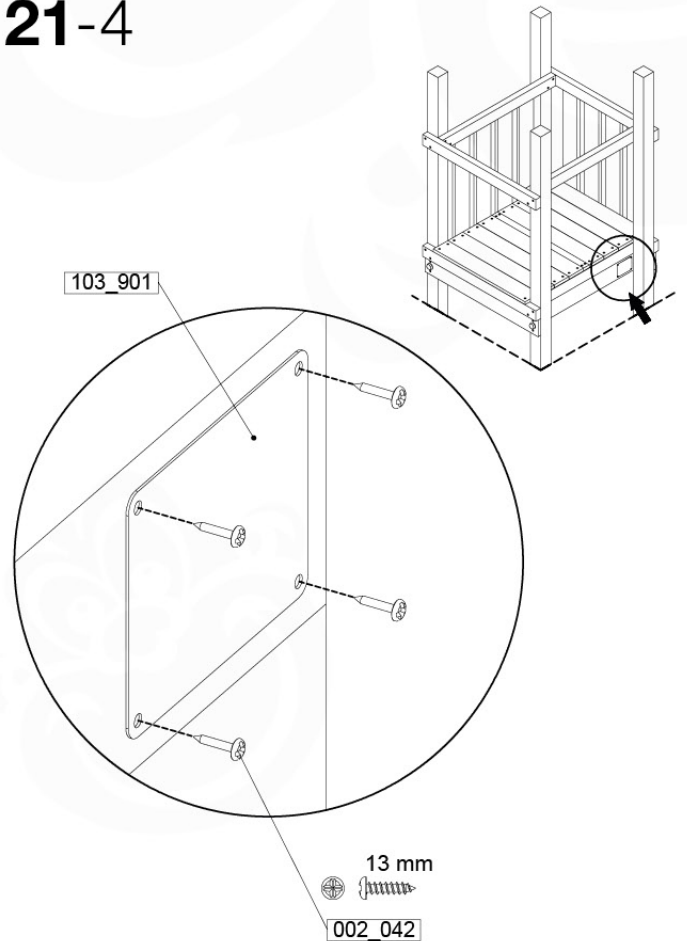

(194_119)

	PartNo	PartName	QTY.
Hardware Pack 100_617	001_406	Stealth Screw 8x45	1
	002_041	Dome head screw 4.5 x 20 mm	3
	002_042	Dome head screw 3.5 x 13mm	4
	002_219	Gap Point Screw T25 - 5x30	2
Other	022_300	Steering Wheel	1
	022_800	Rail P/T 105	1
	022_910	Sandpad	1
	103_901	Logo ID Plate	1
	104_107	Tool Set Climbing Units	1
	120_024	Tower Flag	1
	122_302	Telescope	1

Accessory set - P02 - 29-9-2021 - v4

21-1

21-2

Accessory set - P03 - 28-9-2021 - v4

21-3

21-4

Accessory set - P04 - 28-9-2021 - v4

21-5