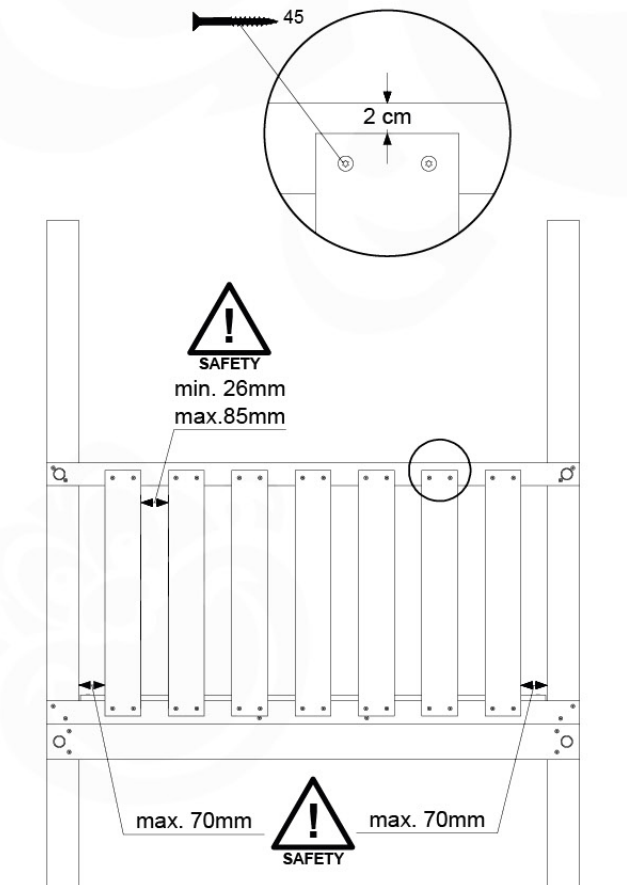

09 Balustrade (1x)

BL05

	PartNo	PartName	QTY.
Hardware pack	002_220	Gap Point Screw T25 - 5x45	28
Timber	D65	Board 650 mm	7

Balustrade 140 - FP02 U - 14/01/2022 - v1.0

09-1

10 Balustrade (1x)

BL06

Balustrade 140 - P03 T - 14/01/2022 - v1.0

	PartNo	PartName	QTY.
Hardware pack	002_220	Gap Point Screw T25 - 5x45	28
Timber	D65	Board 650 mm	7

10-1

11 Balustrade (1x)

BL10

	PartNo	PartName	QTY.
Hardware pack	002_220	Gap Point Screw T25 - 5x45	12
	002_223	Gap Point Screw T25 - 5x80	4
Timber	C70	Beam 700 mm	1
	D65	Board 650 mm	3