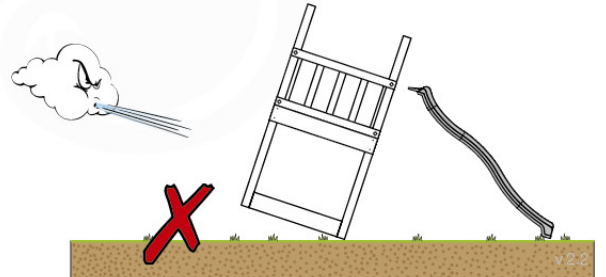

06 Playground Foundation

FD11

07 Base Tower

BT20

	PartNo	PartName	QTY.
Hardware pack	001_406	Stealth Screw 8x45	6
	001_417	Stealth Screw 8x80	4
	002_220	Gap Point Screw T25 - 5x45	135
	002_223	Gap Point Screw T25 - 5x80	40
Other	007_001	Ground-anchor	2
	022_31x	bpc-base version 3	8
	022_84x	bpc cover	8
Timber	B270	Post 90x90 L2700	4
	C141	Beam 1410 mm	10
	D123	Board 1230 mm	17
	D141	Board 1410 mm	12