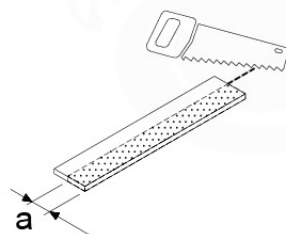

06 Playground Foundation

FD11

07 Base Tower

BT20

	PartNo	PartName	QTY.
Hardware pack	001_406	Stealth Screw 8x45	6
	001_417	Stealth Screw 8x80	4
	002_220	Gap Point Screw T25 - 5x45	135
	002_223	Gap Point Screw T25 - 5x80	40
Other	007_001	Ground-anchor	2
	022_31x	bpc-base version 3	8
	022_84x	bpc cover	8
Timber	B270	Post 90x90 L2700	4
	C141	Beam 1410 mm	10
	D123	Board 1230 mm	17
	D141	Board 1410 mm	12

DL 145 Base Tower BT20 - P02 BT20 - 17-11-2021 - v1.0

07-1

07-2

07-3

07-4

DL 146 Base Tower ET20 - P06 B720 - 17-11-2021 - v1.0

08 Extended Tower ET27

	PartNo	PartName	QTY.
Hardware pack	001_406	Stealth Screw 8x45	4
	001_417	Stealth Screw 8x80	2
	002_220	Gap Point Screw T25 - 5x45	90
	002_223	Gap Point Screw T25 - 5x80	20
Other	007_001	Ground-anchor	2
	022_31x	bpc-base version 3	4
	022_84x	bpc cover	4
Timber	B220	Post 90x90 L2200	2
	C74	Beam 740 mm	4
	C141	Beam 1410 mm	1
	D74	Board 740 mm	6
	D123	Board 1230 mm	9
	D141	Board 1410 mm	3