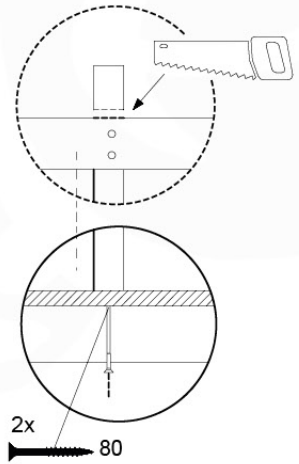

	PartNo	PartName	QTY.
Hardware pack	002_220	Gap Point Screw T25 - 5x45	28
Timber	D65	Board 650 mm	7

10-1

11 Balustrade (1x)

BL10

	PartNo	PartName	QTY.
Hardware pack	002_220	Gap Point Screw T25 - 5x45	12
	002_223	Gap Point Screw T25 - 5x80	4
Timber	C70	Beam 700 mm	1
	D65	Board 650 mm	3

DL Half Balustrade 70/140 - P05 TR - 14/01/2022 - v1

11-1

DL Half Balustrade 70/140 - P05 TR - 14/01/2022 - v1

12 Balustrade (2x)

BL21

(194_101)

	PartNo	PartName	QTY.
Hardware Pack 100_601	002_220	Gap Point Screw T25 - 5x45	16
	002_223	Gap Point Screw T25 - 5x80	4
Timber	C74	Beam 740 mm	1
	D65	Board 650 mm	4