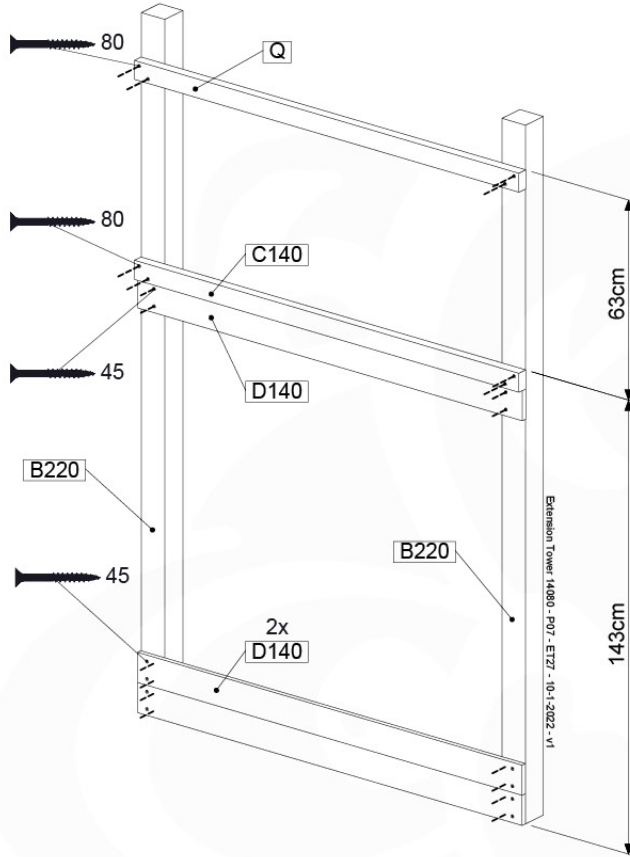

06 Playground Foundation

FD11

07 Base Tower

BT20

	PartNo	PartName	QTY.
Hardware pack	001_406	Stealth Screw 8x45	6
	001_417	Stealth Screw 8x80	4
	002_220	Gap Point Screw T25 - 5x45	135
	002_223	Gap Point Screw T25 - 5x80	40
Other	007_001	Ground-anchor	2
	022_31x	bpc-base version 3	8
	022_84x	bpc cover	8
Timber	B270	Post 90x90 L2700	4
	C141	Beam 1410 mm	10
	D123	Board 1230 mm	17
	D141	Board 1410 mm	12

DL 145 Base Tower BT20 - P02 BT20 - 17-11-2021 - v1.0

07-1

07-2

07-3

07-4

DL 146 Base Tower ET20 - P06 B720 - 17-11-2021 - v1.0

08 Extended Tower ET27

	PartNo	PartName	QTY.
Hardware pack	001_406	Stealth Screw 8x45	4
	001_417	Stealth Screw 8x80	2
	002_220	Gap Point Screw T25 - 5x45	90
	002_223	Gap Point Screw T25 - 5x80	20
Other	007_001	Ground-anchor	2
	022_31x	bpc-base version 3	4
	022_84x	bpc cover	4
Timber	B220	Post 90x90 L2200	2
	C74	Beam 740 mm	4
	C141	Beam 1410 mm	1
	D74	Board 740 mm	6
	D123	Board 1230 mm	9
	D141	Board 1410 mm	3

Extension Tower 14080 - P02 - ET27 - 10-1-2022 - v1

08-1

Base Tower

08-2

08-3

Extension Tower 14080 - P17 - ET27_28 - 10-1-2022 - v1

08-4

Extension Tower 14080 - P20 - ET27_28 - 10-1-2022 - v1