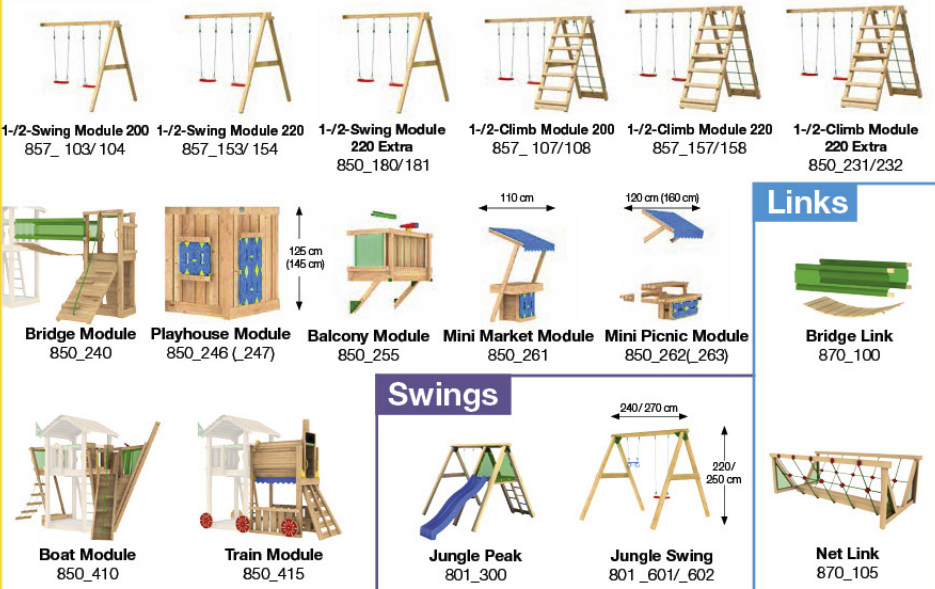

Accessory set - P02 - 29-9-2021 - v4

21-1

21-2

Accessory set - P03 - 28-9-2021 - v4

21-3

21-4

Accessory set - P04 - 28-9-2021 - v4

21-5

1x
022_910

AK115146 Intro - s08-Chalet 2.1 - 05/04/2022 - v1

22

Playtowers

Playhouses

Modules

Links

Accessories