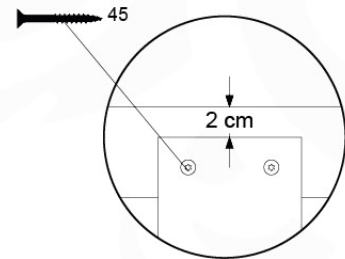

09 Balustrade (1x)

BL05

	PartNo	PartName	QTY.
Hardware pack	002_220	Gap Point Screw T25 - 5x45	28
Timber	D65	Board 650 mm	7

Balustrade 140 - FP02 U - 14/01/2022 - v1.0

09-1

10 Balustrade (1x)

BL06

Balustrade 140 - P03 T - 14/01/2022 - v1.0