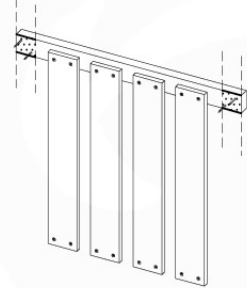

12 Balustrade (2x)

BL21

(194_101)

	PartNo	PartName	QTY.
Hardware Pack 100_601	002_220	Gap Point Screw T25 - 5x45	16
	002_223	Gap Point Screw T25 - 5x80	4
Timber	C74	Beam 740 mm	1
	D65	Board 650 mm	4

Balustrade 80 - P02 U - 13/01/2022 - v4