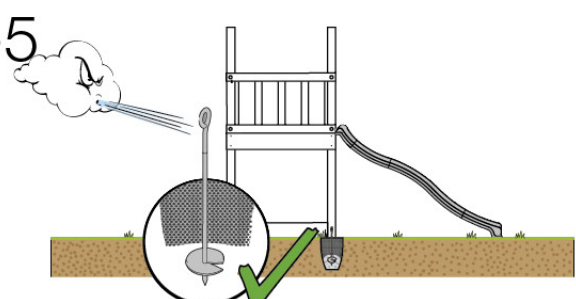

06 Playground Foundation

FD11

07 Base Tower

BT20

	PartNo	PartName	QTY.
Hardware pack	001_406	Stealth Screw 8x45	6
	001_417	Stealth Screw 8x80	4
	002_220	Gap Point Screw T25 - 5x45	135
	002_223	Gap Point Screw T25 - 5x80	40
Other	007_001	Ground-anchor	2
	022_31x	bpc-base version 3	8
	022_84x	bpc cover	8
Timber	B270	Post 90x90 L2700	4
	C141	Beam 1410 mm	10
	D123	Board 1230 mm	17
	D141	Board 1410 mm	12