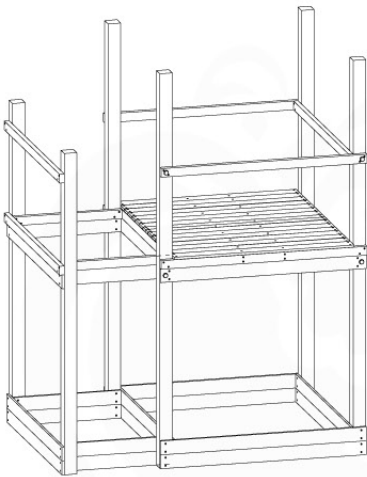

DL 145 Base Tower BT20 - P02 BT20 - 17-11-2021 - v1.0

07-1

07-2

07-3

07-4

DL 146 Base Tower ET20 - P06 B720 - 17-11-2021 - v1.0

08 Extended Tower ET27

	PartNo	PartName	QTY.
Hardware pack	001_406	Stealth Screw 8x45	4
	001_417	Stealth Screw 8x80	2
	002_220	Gap Point Screw T25 - 5x45	90
	002_223	Gap Point Screw T25 - 5x80	20
Other	007_001	Ground-anchor	2
	022_31x	bpc-base version 3	4
	022_84x	bpc cover	4
Timber	B220	Post 90x90 L2200	2
	C74	Beam 740 mm	4
	C141	Beam 1410 mm	1
	D74	Board 740 mm	6
	D123	Board 1230 mm	9
	D141	Board 1410 mm	3

Extension Tower 14080 - P02 - ET27 - 10-1-2022 - v1

08-1

Base Tower

08-2

08-3

Extension Tower 14080 - P17 - ET27_28 - 10-1-2022 - v1

08-4

Extension Tower 14080 - P20 - ET27_28 - 10-1-2022 - v1

09 Balustrade (1x)

BL05

	PartNo	PartName	QTY.
Hardware pack	002_220	Gap Point Screw T25 - 5x45	28
Timber	D65	Board 650 mm	7

Balustrade 140 - FP02 U - 14/01/2022 - v1.0

09-1

10 Balustrade (1x)

BL06

Balustrade 140 - P03 T - 14/01/2022 - v1.0