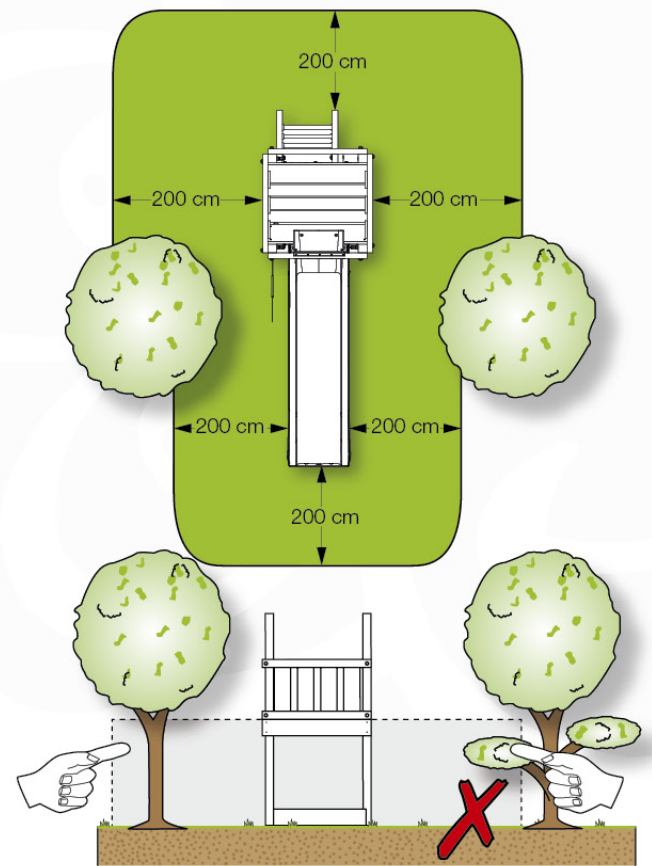

05 Safe Playground Planning

05-1

05-2

05-3

05-4

05-5