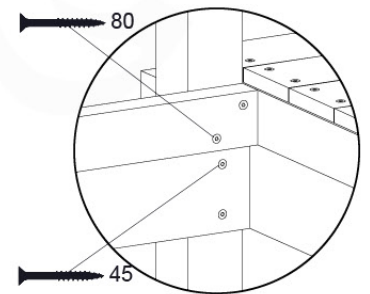

DL 145 Base Tower BT20 - P02 BT20 - 17-11-2021 - v1.0

07-1

07-2

07-3

07-4

DL 146 Base Tower ET20 - P06 B720 - 17-11-2021 - v1.0

08 Extended Tower ET27

	PartNo	PartName	QTY.
Hardware pack	001_406	Stealth Screw 8x45	4
	001_417	Stealth Screw 8x80	2
	002_220	Gap Point Screw T25 - 5x45	90
	002_223	Gap Point Screw T25 - 5x80	20
Other	007_001	Ground-anchor	2
	022_31x	bpc-base version 3	4
	022_84x	bpc cover	4
Timber	B220	Post 90x90 L2200	2
	C74	Beam 740 mm	4
	C141	Beam 1410 mm	1
	D74	Board 740 mm	6
	D123	Board 1230 mm	9
	D141	Board 1410 mm	3

Extension Tower 14080 - P02 - ET27 - 10-1-2022 - v1

08-1

Base Tower

08-2

08-3

Extension Tower 14080 - P17 - ET27_28 - 10-1-2022 - v1

08-4

Extension Tower 14080 - P20 - ET27_28 - 10-1-2022 - v1