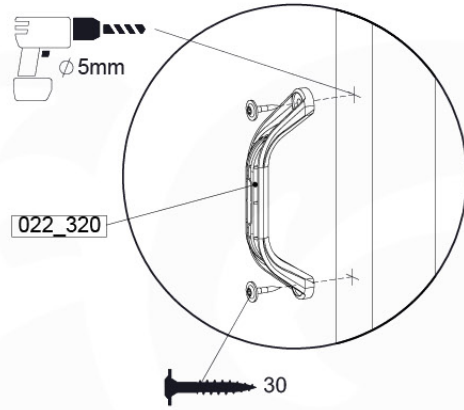

Balustrade 80 - P02 U - 13/01/2022 - v4

12-1

13 Rock Wall

RW19

	PartNo	PartName	QTY.
Hardware pack	001_102	Washer Head Screw T40 M8x30	10
	002_220	Gap Point Screw T25 - 5x45	32
	002_223	Gap Point Screw T25 - 5x80	5
	003_010	M8 spring lock washer	10
	004_050	M8 22mm Drive in Nut	10
Other	022_50x	Climbing Rock	5
	120_102	Handgrip set (complete 2x)	1
Timber	C206	Beam 2060 mm	1
	D65	Board 650 mm	7

DL-Rockwall 140 - P04 TL 145 - 17-1-2022 - v1

13-1

13-2

13-3

13-4

14 Roof

RF15

	PartNo	PartName	QTY.
Hardware pack	001_417	Stealth Screw 8x80	4
	002_220	Gap Point Screw T25 - 5x45	108
Timber	C96	Beam L=(900+beam height) mm	4
	D123	Board 1230 mm	1
	D154	Board 1540 mm	24

Roof Chalet 140 - P02 - 3-11-2021 - v1.0

14-1

14-2

14-3

14-4

15 Ladder

LA25

	PartNo	PartName	QTY.
Hardware pack	001_404	Stealth Screw 8x30	4
	002_219	Gap Point Screw T25 - 5x30	4
	002_220	Gap Point Screw T25 - 5x45	8
	002_223	Gap Point Screw T25 - 5x80	4
Other	005_03x	Ladder Rung Y/B/G/R	4
	005_522	Connection Bracket Mini Market	2
	022_835	Rung Cap	8
	120_102	Handgrip set (complete 2x)	1
Timber	C70	Beam 700 mm	1
	C150	Beam 1500 mm	2