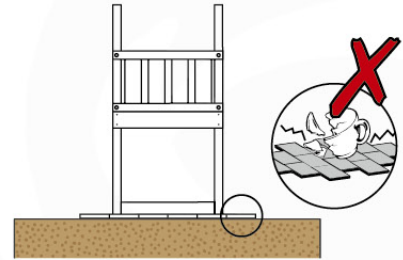

05 Safe Playground Planning

05-1

05-2

05-3

05-4

05-5