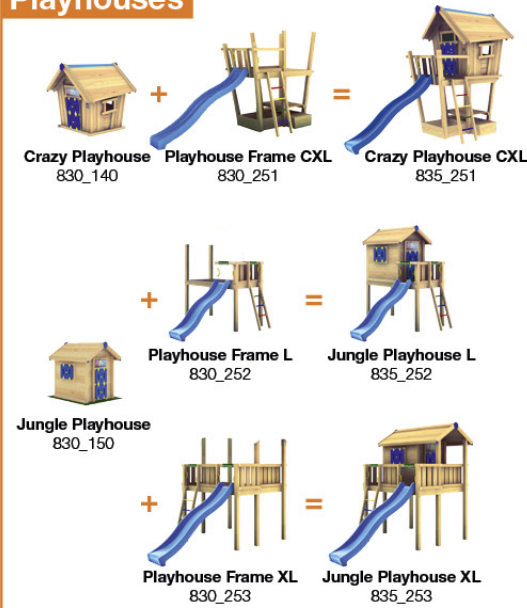

1x
022_910

AK115146 Intro - s08-Chalet 2.1 - 05/04/2022 - v1

22

Playtowers

Playhouses

Modules

Links

Accessories