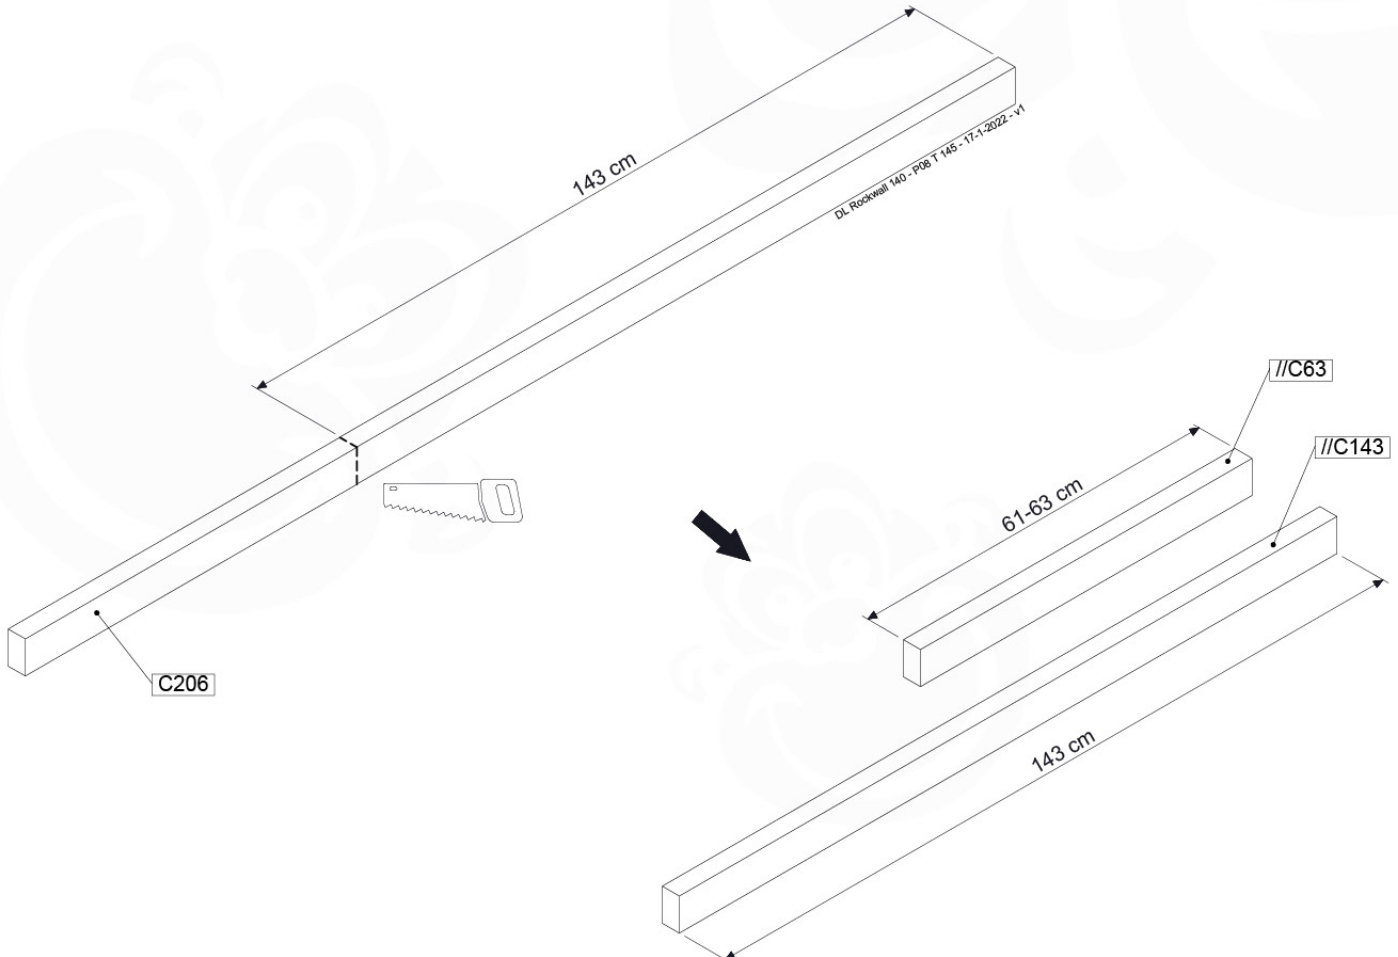

13 Rock Wall

RW19

	PartNo	PartName	QTY.
Hardware pack	001_102	Washer Head Screw T40 M8x30	10
	002_220	Gap Point Screw T25 - 5x45	32
	002_223	Gap Point Screw T25 - 5x80	5
	003_010	M8 spring lock washer	10
	004_050	M8 22mm Drive in Nut	10
Other	022_50x	Climbing Rock	5
	120_102	Handgrip set (complete 2x)	1
Timber	C206	Beam 2060 mm	1
	D65	Board 650 mm	7

DL-Rockwall 140 - P04 TL 145 - 17-1-2022 - v1

13-1