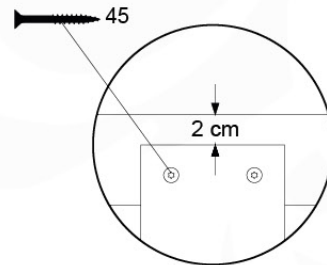

12 Balustrade (2x)

BL21

(194_101)

	PartNo	PartName	QTY.
Hardware Pack 100_601	002_220	Gap Point Screw T25 - 5x45	16
	002_223	Gap Point Screw T25 - 5x80	4
Timber	C74	Beam 740 mm	1
	D65	Board 650 mm	4

Balustrade 80 - P02 U - 13/01/2022 - v4

12-1