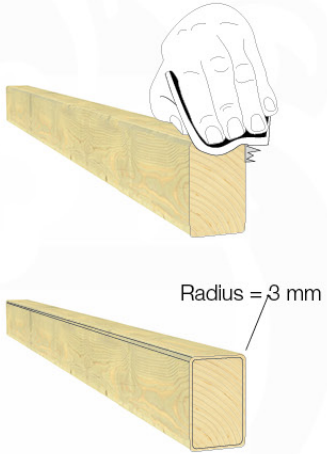

21-5

1x
022_910

AK115146 Intro - s08-Chalet 2.1 - 05/04/2022 - v1

22