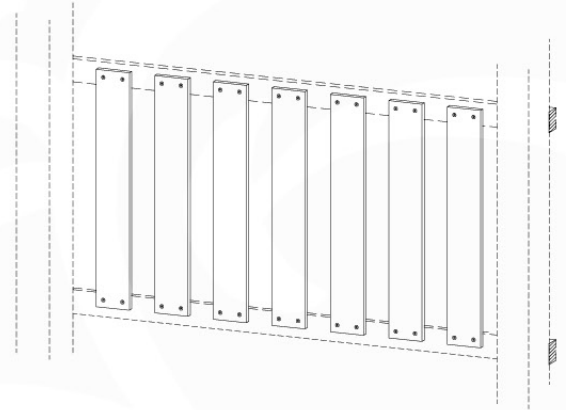

09 Balustrade (1x)

BL05

	PartNo	PartName	QTY.
Hardware pack	002_220	Gap Point Screw T25 - 5x45	28
Timber	D65	Board 650 mm	7

Balustrade 140 - FP02 U - 14/01/2022 - v1.0