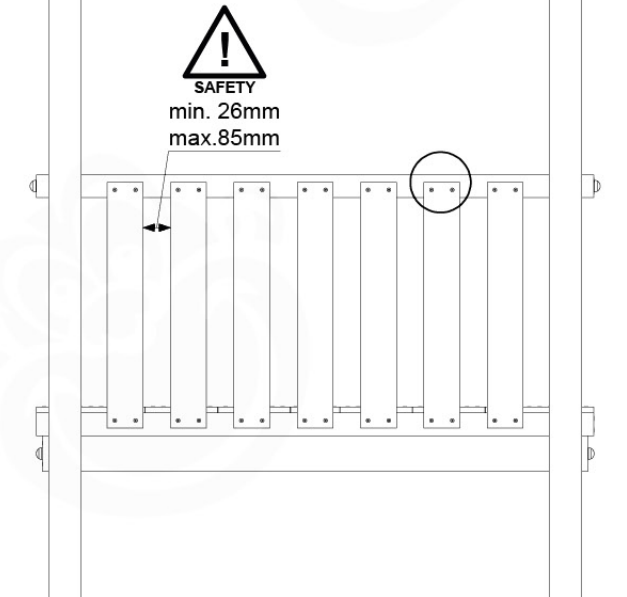

09 Balustrade (1x)

BL05

	PartNo	PartName	QTY.
Hardware pack	002_220	Gap Point Screw T25 - 5x45	28
Timber	D65	Board 650 mm	7

Balustrade 140 - FP02 U - 14/01/2022 - v1.0

09-1

10 Balustrade (1x)

BL06

Balustrade 140 - P03 T - 14/01/2022 - v1.0