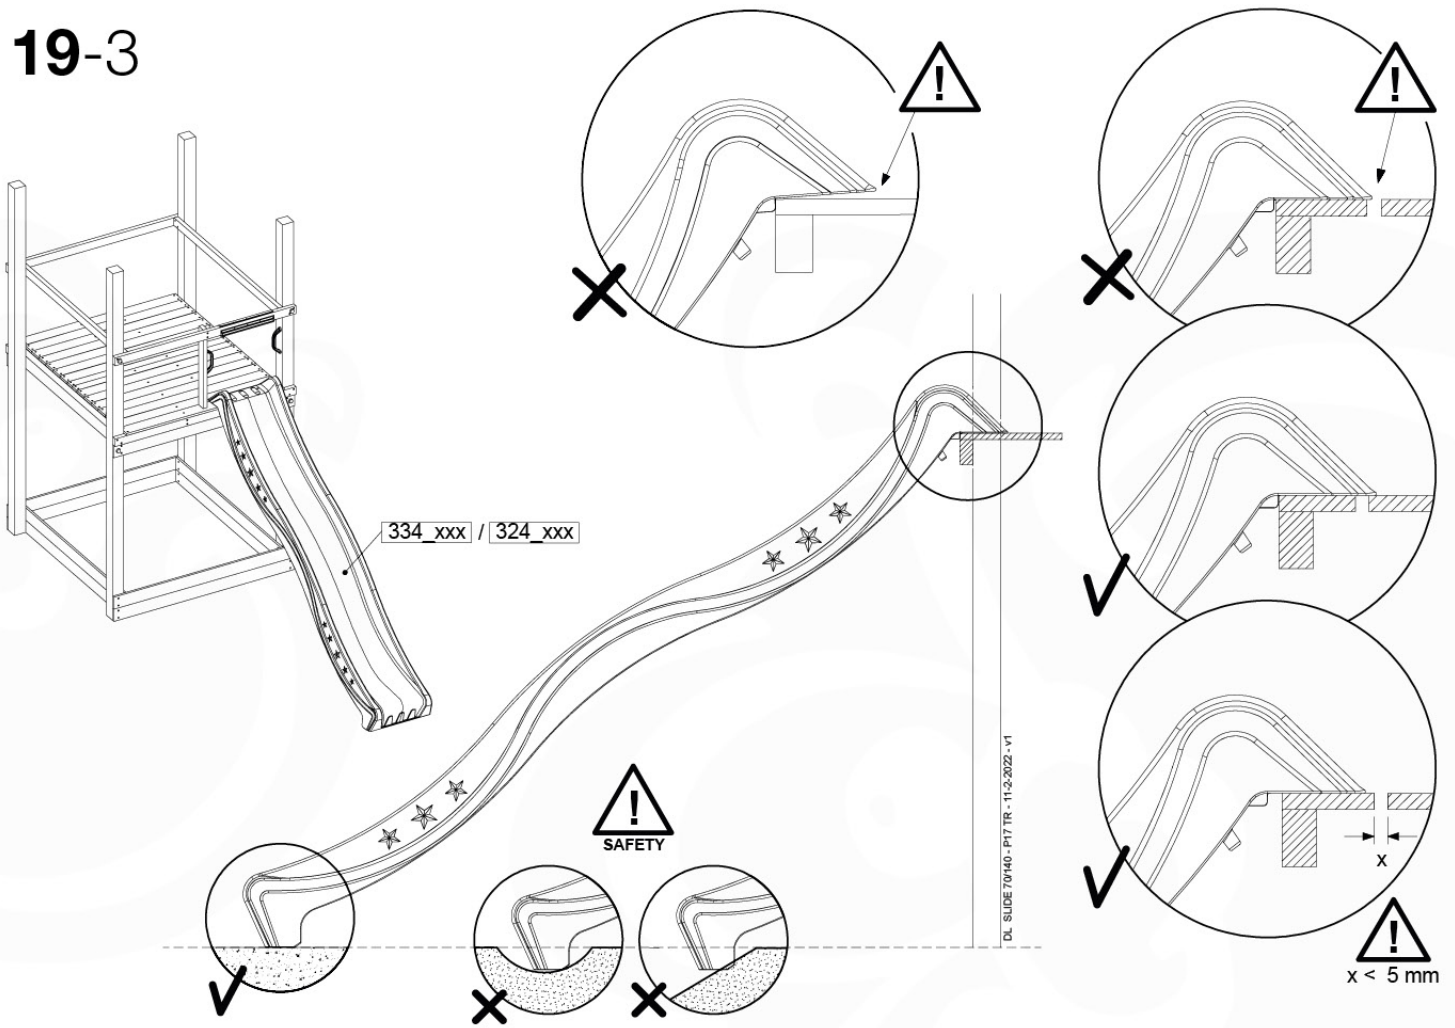

19-3

19-4

DL SLIDE 70/140 - P21 TR - 11-2,2022 - v1