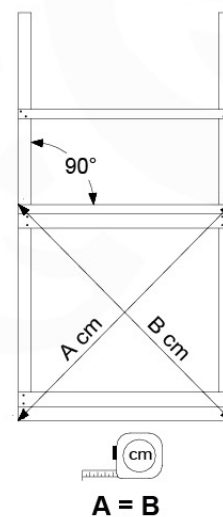

07 Base Tower

BT20

	PartNo	PartName	QTY.
Hardware pack	001_406	Stealth Screw 8x45	6
	001_417	Stealth Screw 8x80	4
	002_220	Gap Point Screw T25 - 5x45	135
	002_223	Gap Point Screw T25 - 5x80	40
Other	007_001	Ground-anchor	2
	022_31x	bpc-base version 3	8
	022_84x	bpc cover	8
Timber	B270	Post 90x90 L2700	4
	C141	Beam 1410 mm	10
	D123	Board 1230 mm	17
	D141	Board 1410 mm	12

07-1