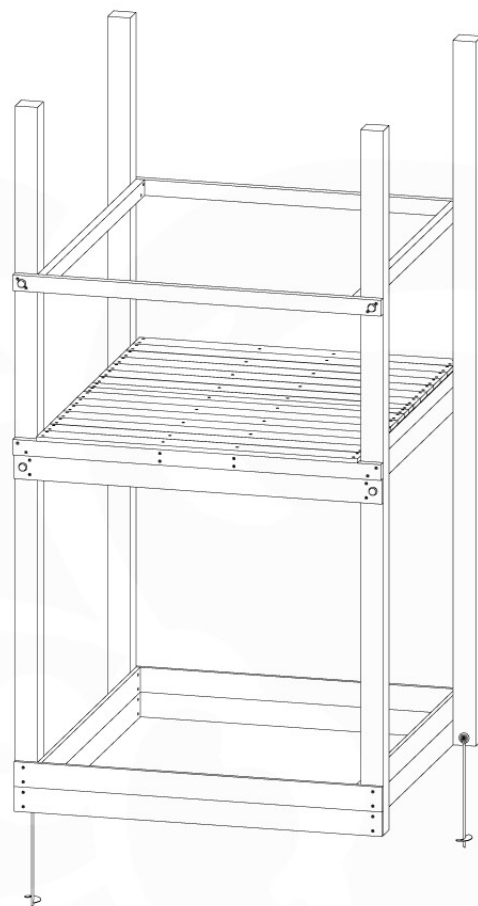

07 Base Tower

BT20

	PartNo	PartName	QTY.
Hardware pack	001_406	Stealth Screw 8x45	6
	001_417	Stealth Screw 8x80	4
	002_220	Gap Point Screw T25 - 5x45	135
	002_223	Gap Point Screw T25 - 5x80	40
Other	007_001	Ground-anchor	2
	022_31x	bpc-base version 3	8
	022_84x	bpc cover	8
Timber	B270	Post 90x90 L2700	4
	C141	Beam 1410 mm	10
	D123	Board 1230 mm	17
	D141	Board 1410 mm	12