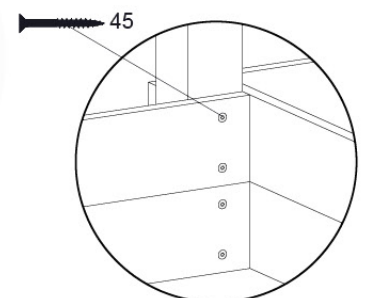

DL 145 Base Tower BT20 - P02 BT20 - 17-11-2021 - v1.0

07-1

07-2

07-3

07-4

DL 146 Base Tower ET20 - P06 B720 - 17-11-2021 - v1.0

08 Extended Tower ET27

	PartNo	PartName	QTY.
Hardware pack	001_406	Stealth Screw 8x45	4
	001_417	Stealth Screw 8x80	2
	002_220	Gap Point Screw T25 - 5x45	90
	002_223	Gap Point Screw T25 - 5x80	20
Other	007_001	Ground-anchor	2
	022_31x	bpc-base version 3	4
	022_84x	bpc cover	4
Timber	B220	Post 90x90 L2200	2
	C74	Beam 740 mm	4
	C141	Beam 1410 mm	1
	D74	Board 740 mm	6
	D123	Board 1230 mm	9
	D141	Board 1410 mm	3

Extension Tower 14080 - P02 - ET27 - 10-1-2022 - v1

08-1

Base Tower

08-2

08-3

Extension Tower 14080 - P17 - ET27_28 - 10-1-2022 - v1

08-4

Extension Tower 14080 - P20 - ET27_28 - 10-1-2022 - v1