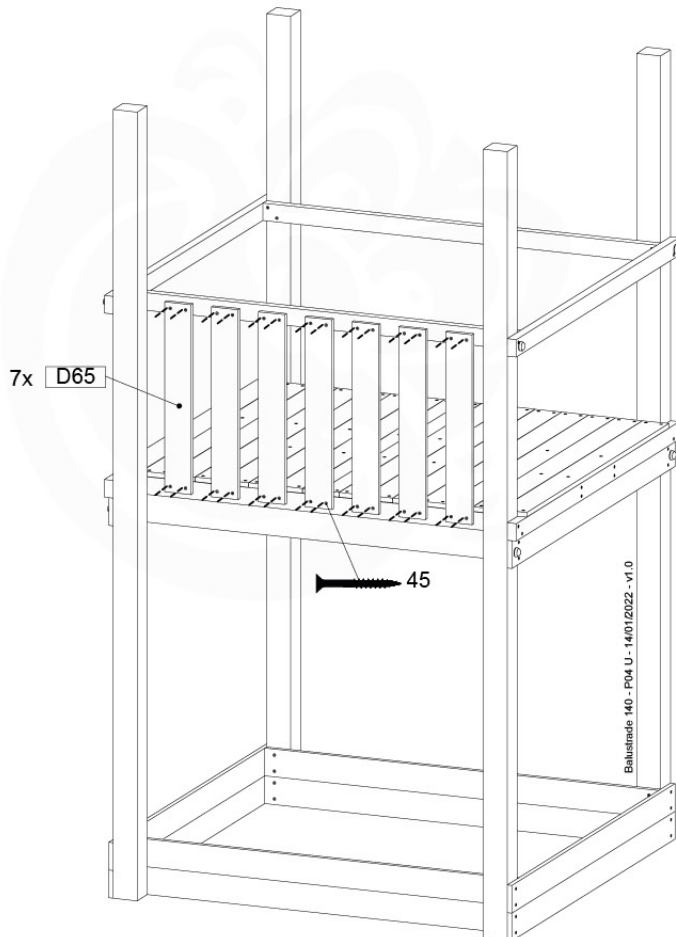

DL 145 Base Tower BT20 - P02 BT20 - 17-11-2021 - v1.0

07-1

07-2

07-3

07-4

DL 146 Base Tower ET20 - P06 B720 - 17-11-2021 - v1.0

08 Extended Tower ET27

	PartNo	PartName	QTY.
Hardware pack	001_406	Stealth Screw 8x45	4
	001_417	Stealth Screw 8x80	2
	002_220	Gap Point Screw T25 - 5x45	90
	002_223	Gap Point Screw T25 - 5x80	20
Other	007_001	Ground-anchor	2
	022_31x	bpc-base version 3	4
	022_84x	bpc cover	4
Timber	B220	Post 90x90 L2200	2
	C74	Beam 740 mm	4
	C141	Beam 1410 mm	1
	D74	Board 740 mm	6
	D123	Board 1230 mm	9
	D141	Board 1410 mm	3

Extension Tower 14080 - P02 - ET27 - 10-1-2022 - v1

08-1

Base Tower

08-2

08-3

Extension Tower 14080 - P17 - ET27_28 - 10-1-2022 - v1

08-4

Extension Tower 14080 - P20 - ET27_28 - 10-1-2022 - v1

09 Balustrade (1x)

BL05

	PartNo	PartName	QTY.
Hardware pack	002_220	Gap Point Screw T25 - 5x45	28
Timber	D65	Board 650 mm	7

Balustrade 140 - FP02 U - 14/01/2022 - v1.0

09-1

10 Balustrade (1x)

BL06

Balustrade 140 - P03 T - 14/01/2022 - v1.0

	PartNo	PartName	QTY.
Hardware pack	002_220	Gap Point Screw T25 - 5x45	28
Timber	D65	Board 650 mm	7

10-1

11 Balustrade (1x)

BL10

	PartNo	PartName	QTY.
Hardware pack	002_220	Gap Point Screw T25 - 5x45	12
	002_223	Gap Point Screw T25 - 5x80	4
Timber	C70	Beam 700 mm	1
	D65	Board 650 mm	3