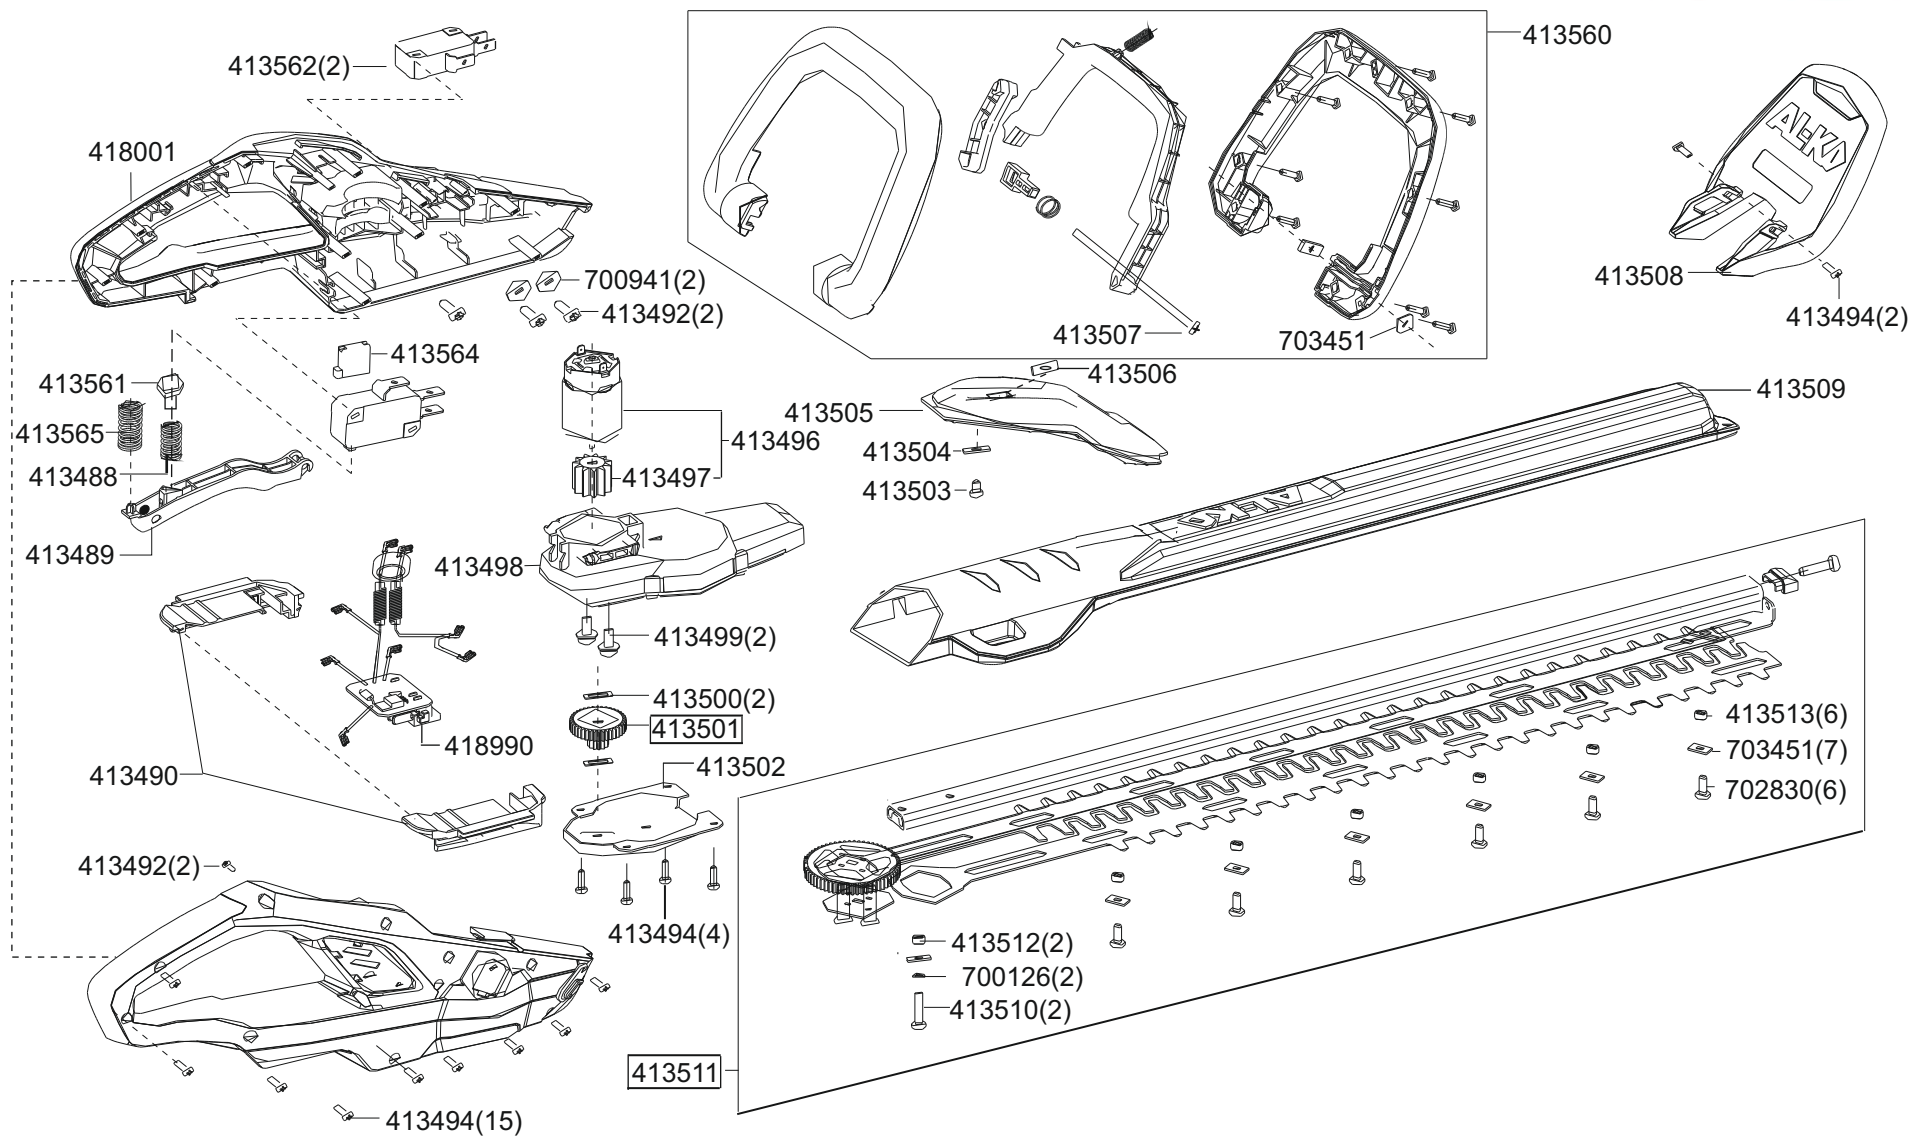

AKKU-HECKENSCHERE HT 2050

Art.-Nr. 113536

a	b	c	d	e	f
---	---	---	---	---	---