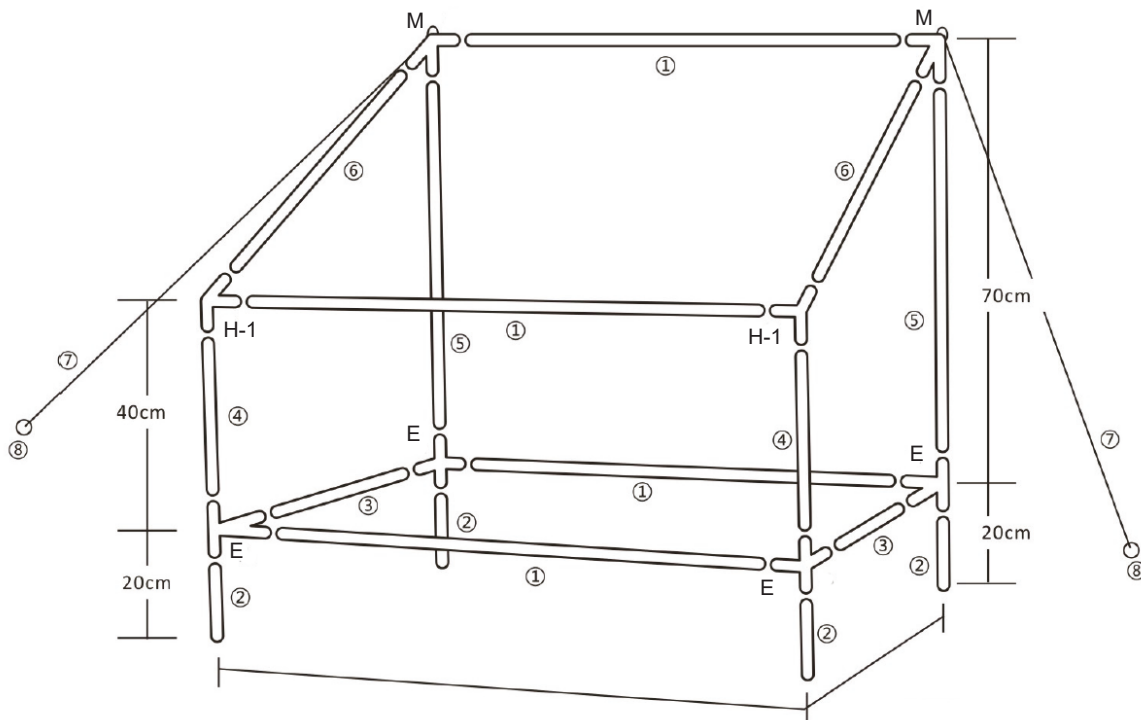

Manual | Brugsanvisning | Instruktionsbok | Ohjeet
Greenhouse - Drivhus - Växthus - Kasvihuone

NO		QTY	NO		QTY
①		4	⑧		2
②		4	E		4
③		2	H-1		2
④		2	M		2
⑤		2	9		6
⑥		2			
⑦		2			

Size: 40/70 x 76 x 115 cm

Art. no. 211-102
EAN 5705858054261

Imported by / Importeret af
NSH NORDIC A/S
Virkefeltet 4
8740 Braedstrup
Denmark

Made in PRC