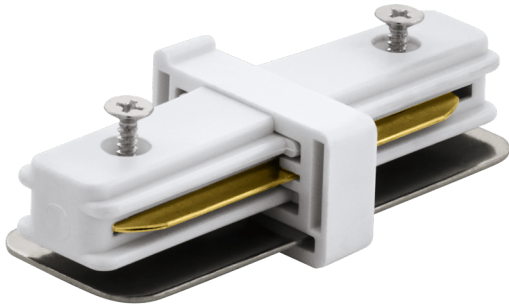

# 99737 TB CONNECTOR

## General Information

Material number	99737
Type	accessory
Product segment	Indoor
Theme	sonstige / nicht zuordenbar

## Material & Colour

Enclosure Material	plastic
Enclosure Colour	white