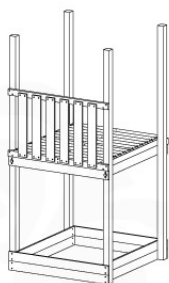

05-1

Balustrade 120 - P05 T - 30-11-2020 - v1.0