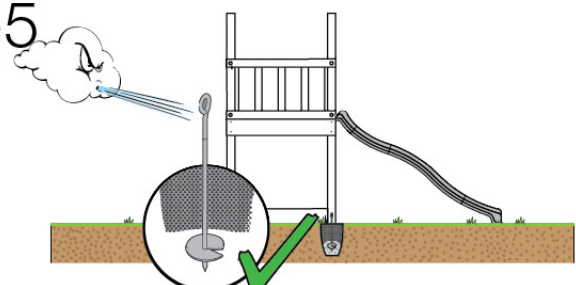

02 Safe Playground

02-1

02-2

02-3

02-4

02-5