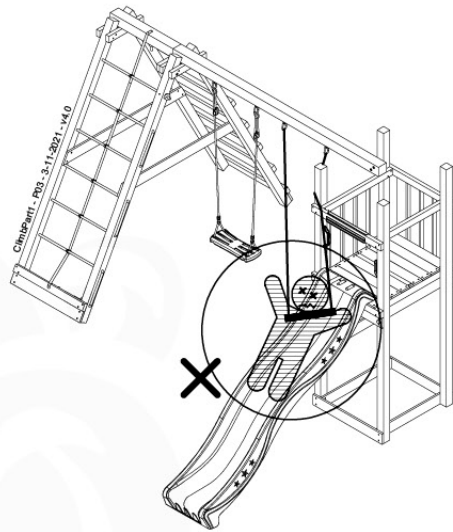

26-Oct-2021

04 Product ID

05 Safe Playground Planning

05-1

05-2

05-3

05-4

05-5

05-6

ClimbPart1 - P04 - 3-11-2021 - v4.0

06

	PartNo	PartName	QTY.
Hardware Pack	001_406	Stealth Screw 8x45	2
	001_417	Stealth Screw 8x80	8
	001_422	Stealth Screw 8x137	6
	002_220	Gap Point Screw T25 - 5x45	43
	002_223	Gap Point Screw T25 - 5x80	45
	002_301	Dry Wall Screw PH2 3.9 x 40 mm	7
Other	005_528	Swing Beam Bracket 7x7	2
	005_529	Swing Beam Bracket 9x9	2
	007_001	Ground-anchor	2
	020_317	Rope Polyester 16mm Green 3.4m	1
	020_318	Rope Polyester 16mm Green 8.1m	1
	022_455	Rope Cross Connector Egg	7
	023_031	Finishing Washer GPS 5.0	4
	101_003	Swing hook with Carabiner	4