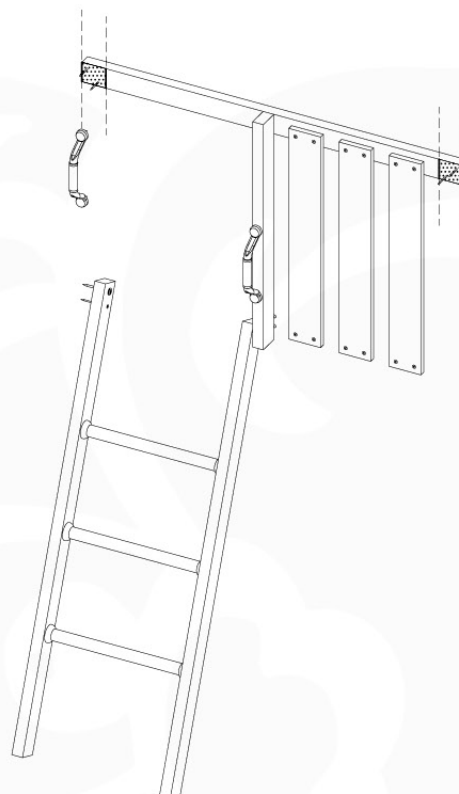

07 Ladder

LA11

	PartNo	PartName	QTY.
Hardware Pack	001_411	Stealth Screw 8x60	2
	001_417	Stealth Screw 8x80	1
	002_220	Gap Point Screw T25 - 5x45	22
	002_223	Gap Point Screw T25 - 5x80	9
Other	005_03x	Ladder Rung Y/B/G/R	3
	022_835	Rung Cap	6
	120_102	Handgrip set (complete 2x)	1
Timber	C70	Beam 700 mm	1
	C114	Beam 1140 mm	1
	C130	Beam 1300 mm	2
	D65	Board 650 mm	3

Assemble the Ladder 07-1