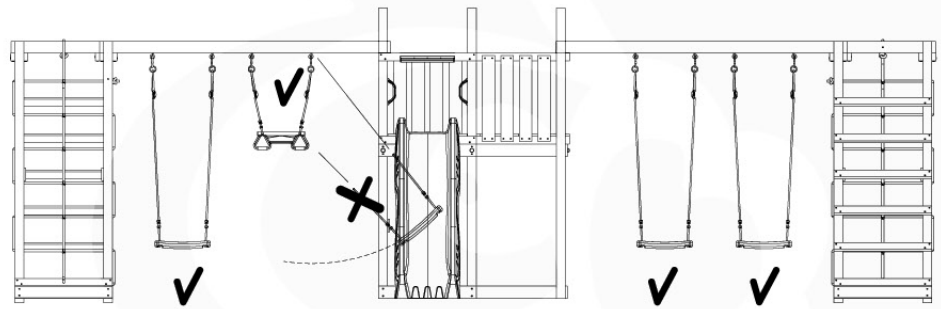

03 Timber

		L		1-Climb Module 200	2-Climb Module 200	1-Climb Module 220	2-Climb Module 220	1-Climb Module 220 Extra	2-Climb Module 220 Extra
		657_105	657_106	657_155	657_156	650_231	650_232		
A	A240	239cm - 240cm	4 x	4 x	4 x	4 x			
	A220	219cm - 220cm							
B	B240	239cm - 240cm	1 x	1 x	1 x	1 x	5 x	5 x	
	B220	219cm - 220cm							
	B67	66cm - 67cm		1 x		1 x			1 x
C	C74	73cm - 74cm	7 x	7 x	8 x	8 x	8 x	8 x	
	C37	36cm - 37cm	4 x	5 x	4 x	5 x	4 x	5 x	
D	D141	140cm - 141cm	3 x	3 x	3 x	3 x	3 x	3 x	
	D74	73cm - 74cm	2 x	2 x	2 x	2 x	2 x	2 x	

26-Oct-2021

04 Product ID

05 Safe Playground Planning

05-1

05-2

05-3

05-4

05-5

05-6

ClimbPart1 - P04 - 3-11-2021 - v4.0

06

	PartNo	PartName	QTY.
Hardware Pack	001_406	Stealth Screw 8x45	2
	001_417	Stealth Screw 8x80	8
	001_422	Stealth Screw 8x137	6
	002_220	Gap Point Screw T25 - 5x45	43
	002_223	Gap Point Screw T25 - 5x80	45
	002_301	Dry Wall Screw PH2 3.9 x 40 mm	7
Other	005_528	Swing Beam Bracket 7x7	2
	005_529	Swing Beam Bracket 9x9	2
	007_001	Ground-anchor	2
	020_317	Rope Polyester 16mm Green 3.4m	1
	020_318	Rope Polyester 16mm Green 8.1m	1
	022_455	Rope Cross Connector Egg	7
	023_031	Finishing Washer GPS 5.0	4
	101_003	Swing hook with Carabiner	4