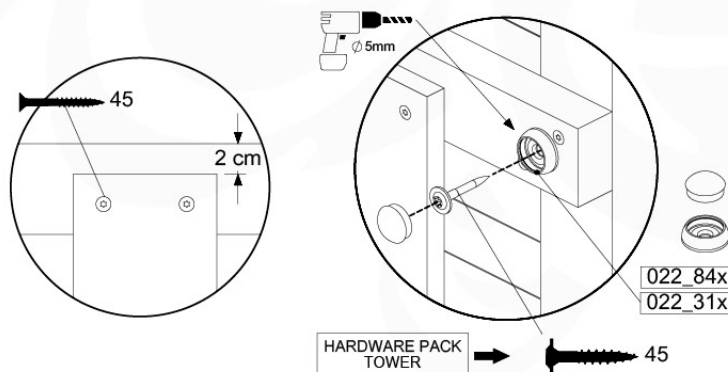

05-1

Balustrade 120 - P05 T - 30-11-2020 - v1.0