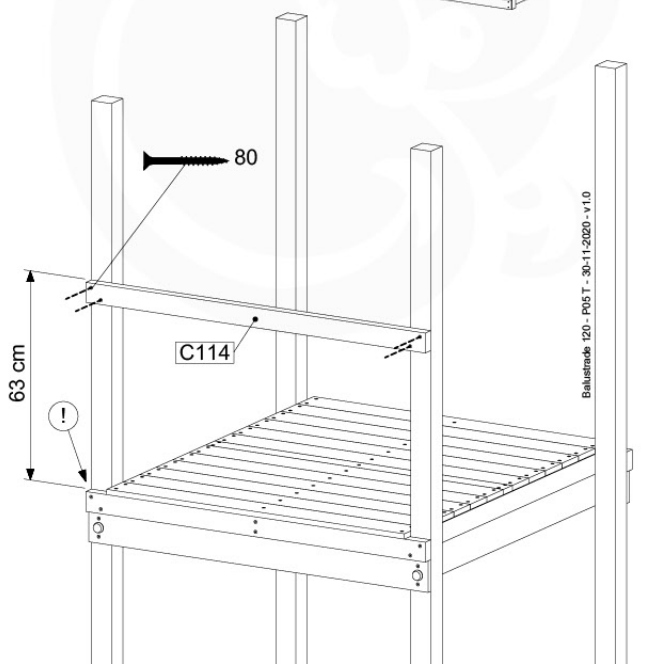

05-1

Balustrade 120 - P05 T - 30-11-2020 - v1.0