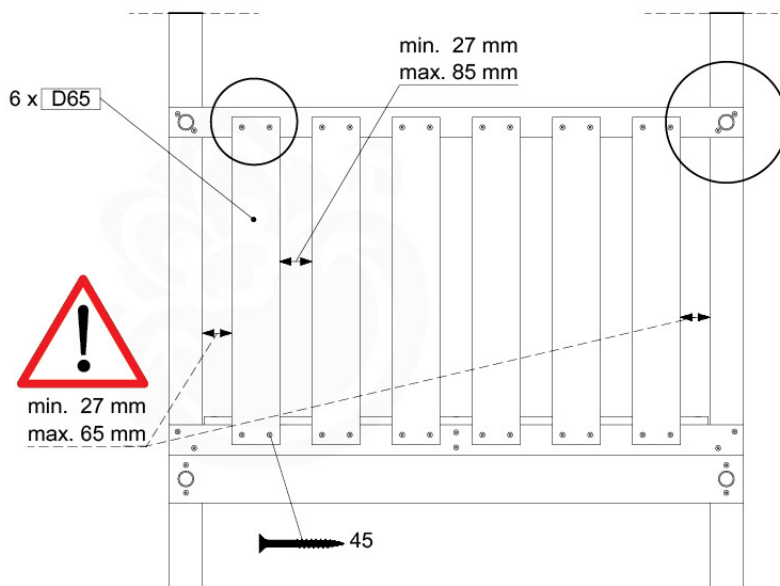

05 Balustrade (2x)

BL04

	PartNo	PartName	QTY.
Hardware Pack	002_220	Gap Point Screw T25 - 5x45	24
	002_223	Gap Point Screw T25 - 5x80	4
Timber	C114	Beam 1140 mm	1
	D65	Board 650 mm	6

Balustrade 120 - P03 T - 30-11-2020 - v1.0

05-1

Balustrade 120 - P05 T - 30-11-2020 - v1.0