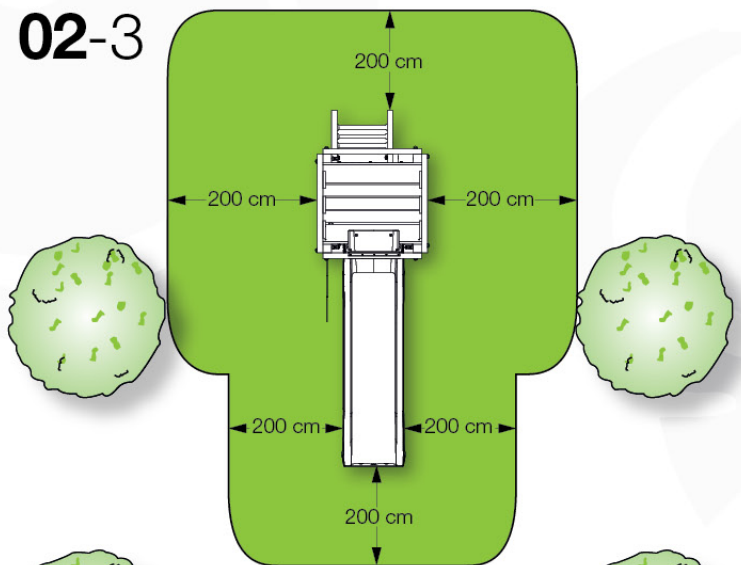

02 Safe Playground

02-1

02-2

02-3

02-4

02-5