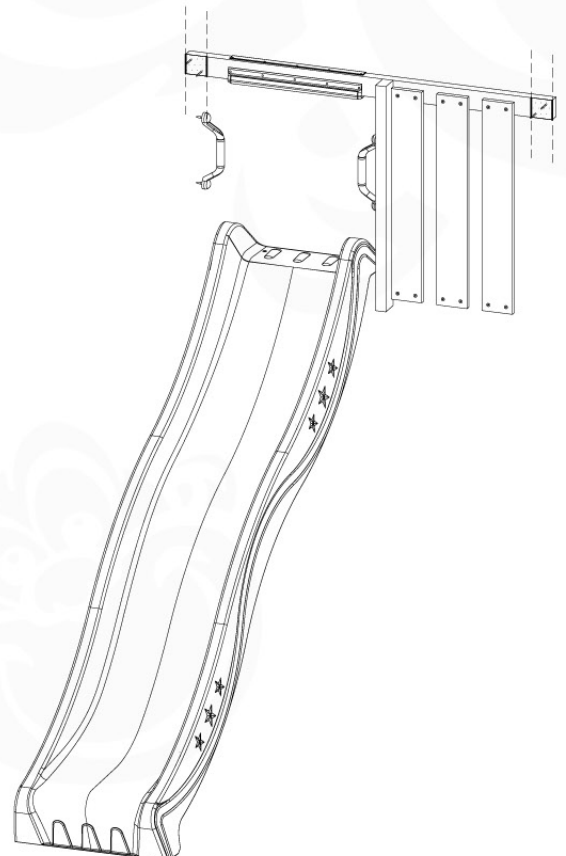

11 Slide Set

SL06

	PartNo	PartName	QTY.
Hardware Pack	000_101	Nail Pan Head	10
	002_220	Gap Point Screw T25 - 5x45	16
	002_223	Gap Point Screw T25 - 5x80	8
	002_308	Gap Point Screw T25 - 5x20	2
Other	120_102	Handgrip set (complete 2x)	1
	123_200	Bumperpad	1
	324_xxx 334_xxx	Wavy Star Slide XL 2200 mm / Wavy Star Slide XXL 2650 mm	1
Timber	C70	Beam 700 mm	1
	C114	Beam 1140 mm	1
	D65	Board 650 mm	3