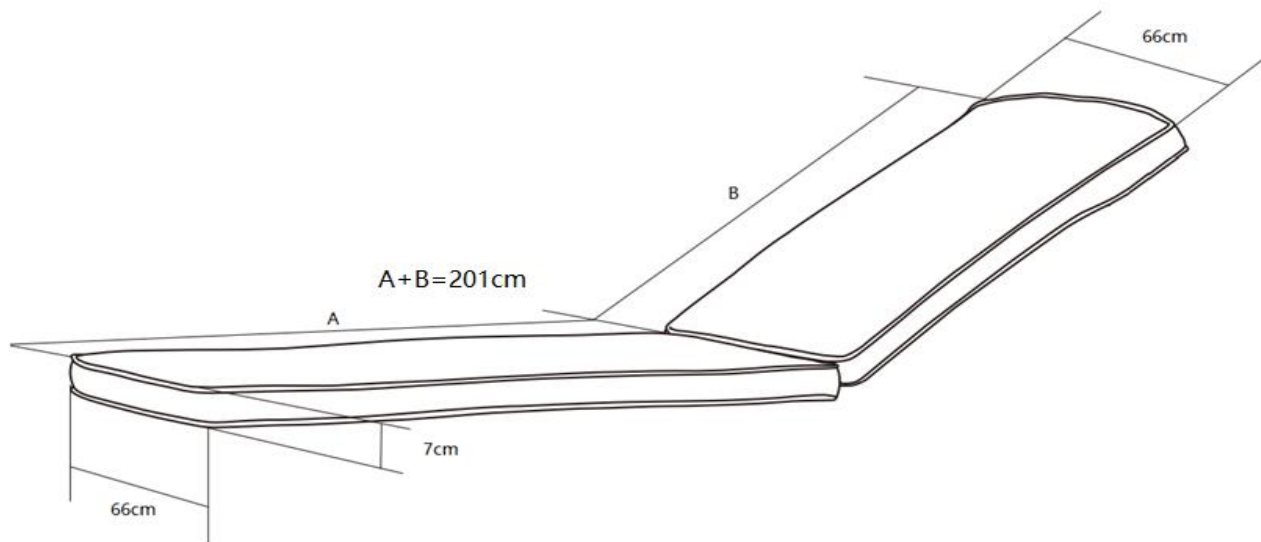

Mass production

Fylid: 100% Polyether (skum)
Füllung: 100% Polyether (schaum)
Filling: 100% Polyether (foam)
Pyntepudebetræk: 100% Polyester
Kissenbezug: 100% Polyester
Cushion cover: 100% Polyester

TEM NO:

49229

PRODUCT NAME

ALU. K.D.SLING
LOUNGE CUSHION

DIMENSIONS:

(FINISHED SIZE)

201X66X7CM

FABRIC:

220G/M2 POLYESTER

FILLING:

5CM FOAM

21KGS/M3

ACCESSORIES:

1)WASHING LABEL

2)ZIPPER