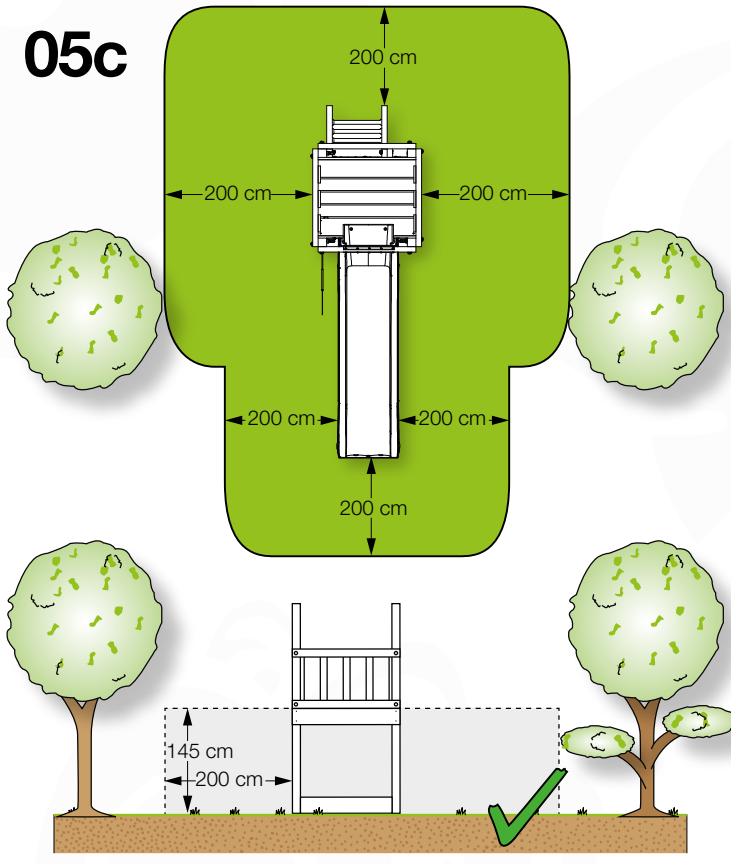

05 Safe Playground

05a

05b

05c

05d

05e