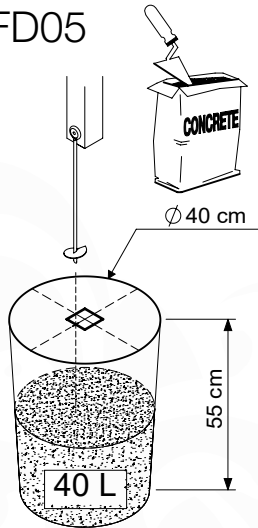

06 Playground Foundation

FD05

Foundation Plan TS - P02-FD05 - 22/02/2022 - v3

07 Base Tower

BT14

	PartNo	PartName	QTY.
Hardware pack	001_406	Stealth Screw 8x45	6
	001_417	Stealth Screw 8x80	4
	002_220	Gap Point Screw T25 - 5x45	118
	002_223	Gap Point Screw T25 - 5x80	20
	022_31x	bpc-base version 3	8
	022_84x	bpc cover	8
Other	007_001	Ground-anchor	2
Timber	A240	Post 70x70 L2400	4
	C114	Beam 1140 mm	5
	D100	Board 1000 mm	14
	D114	Board 1140 mm	12