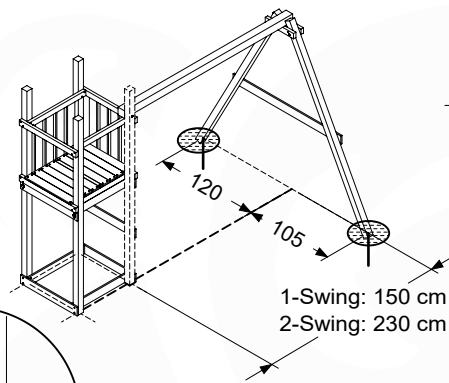

06 Playground Foundation

FD05

Foundation Plan TS - P02-FD05 - 22/02/2022 - v3

07 Base Tower

BT14

	PartNo	PartName	QTY.
Hardware pack	001_406	Stealth Screw 8x45	6
	001_417	Stealth Screw 8x80	4
	002_220	Gap Point Screw T25 - 5x45	118
	002_223	Gap Point Screw T25 - 5x80	20
	022_31x	bpc-base version 3	8
	022_84x	bpc cover	8
Other	007_001	Ground-anchor	2
Timber	A240	Post 70x70 L2400	4
	C114	Beam 1140 mm	5
	D100	Board 1000 mm	14
	D114	Board 1140 mm	12