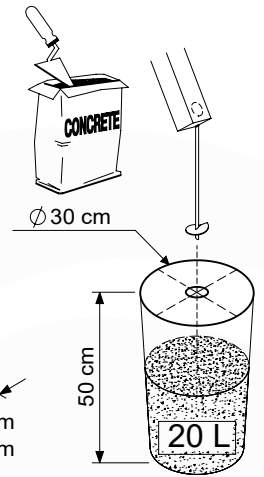

06 Playground Foundation

FD05

Foundation Plan TS - P02-FD05 - 22/02/2022 - v3

07 Base Tower

BT14

	PartNo	PartName	QTY.
Hardware pack	001_406	Stealth Screw 8x45	6
	001_417	Stealth Screw 8x80	4
	002_220	Gap Point Screw T25 - 5x45	118
	002_223	Gap Point Screw T25 - 5x80	20
	022_31x	bpc-base version 3	8
	022_84x	bpc cover	8
Other	007_001	Ground-anchor	2
Timber	A240	Post 70x70 L2400	4
	C114	Beam 1140 mm	5
	D100	Board 1000 mm	14
	D114	Board 1140 mm	12