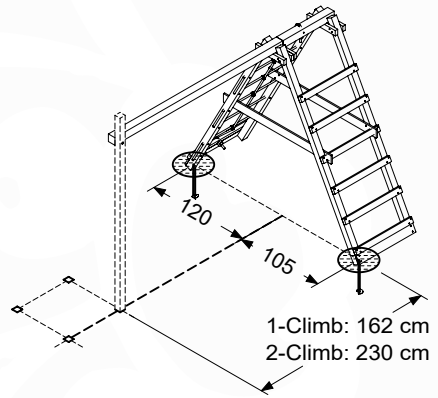

06 Playground Foundation

FD05

Foundation Plan TS - P02-FD05 - 22/02/2022 - v3

07 Base Tower

BT14

	PartNo	PartName	QTY.
Hardware pack	001_406	Stealth Screw 8x45	6
	001_417	Stealth Screw 8x80	4
	002_220	Gap Point Screw T25 - 5x45	118
	002_223	Gap Point Screw T25 - 5x80	20
	022_31x	bpc-base version 3	8
	022_84x	bpc cover	8
Other	007_001	Ground-anchor	2
Timber	A240	Post 70x70 L2400	4
	C114	Beam 1140 mm	5
	D100	Board 1000 mm	14
	D114	Board 1140 mm	12