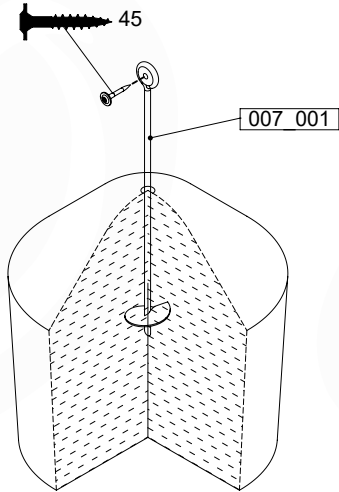

12 Ground Anchors

GA05

Parts:

Assembly Package Tower
194_300