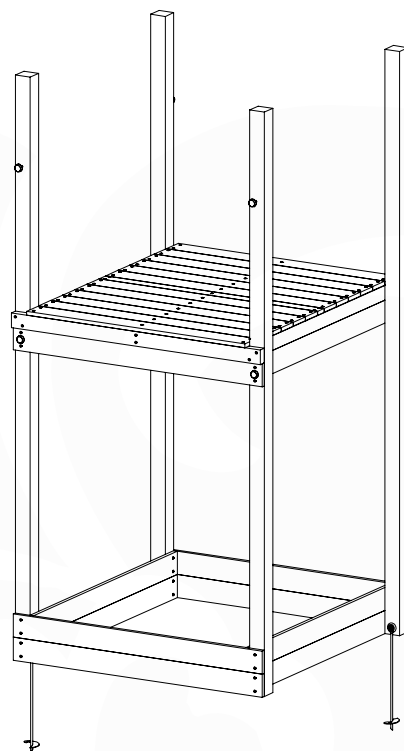

06 Playground Foundation

FD05

Foundation Plan TS - P02-FD05 - 22/02/2022 - v3

07 Base Tower

BT14

	PartNo	PartName	QTY.
Hardware pack	001_406	Stealth Screw 8x45	6
	001_417	Stealth Screw 8x80	4
	002_220	Gap Point Screw T25 - 5x45	118
	002_223	Gap Point Screw T25 - 5x80	20
	022_31x	bpc-base version 3	8
	022_84x	bpc cover	8
Other	007_001	Ground-anchor	2
Timber	A240	Post 70x70 L2400	4
	C114	Beam 1140 mm	5
	D100	Board 1000 mm	14
	D114	Board 1140 mm	12

Base Tower NL - P21 - BT14 - 15-10-2021 - v2.1

07-1

07-2

07-3

07-4

08 Balustrade

BL04 (2x)

	PartNo	PartName	QTY.
Hardware Pack	002_220	Gap Point Screw T25 - 5x45	24
	002_223	Gap Point Screw T25 - 5x80	4
Timber	C114	Beam 1140 mm	1
	D65	Board 650 mm	6