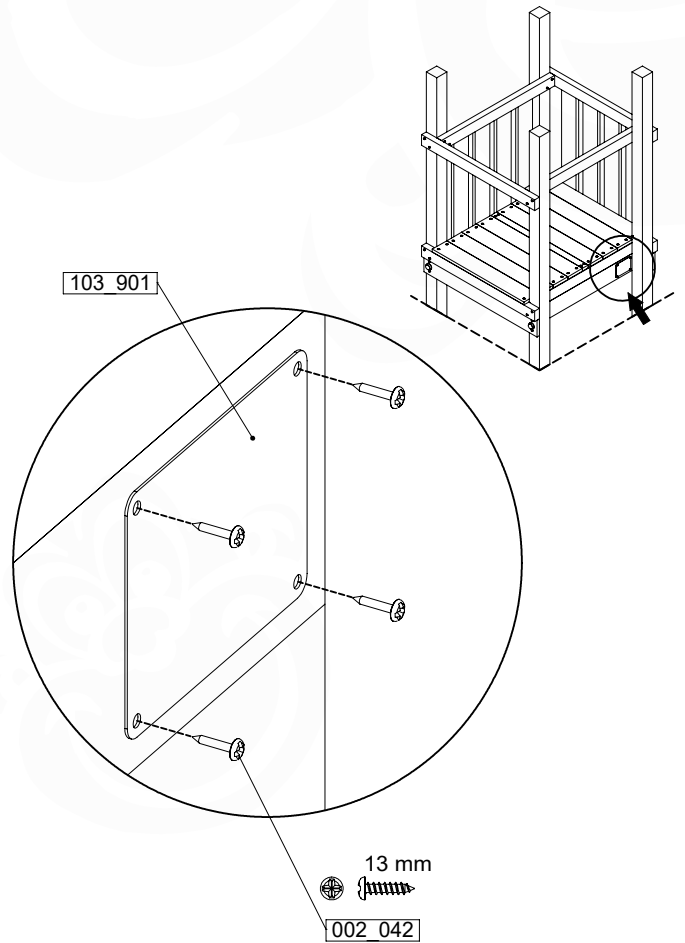

16-4

Accessory set - P04 - 29-9-2021 - v4