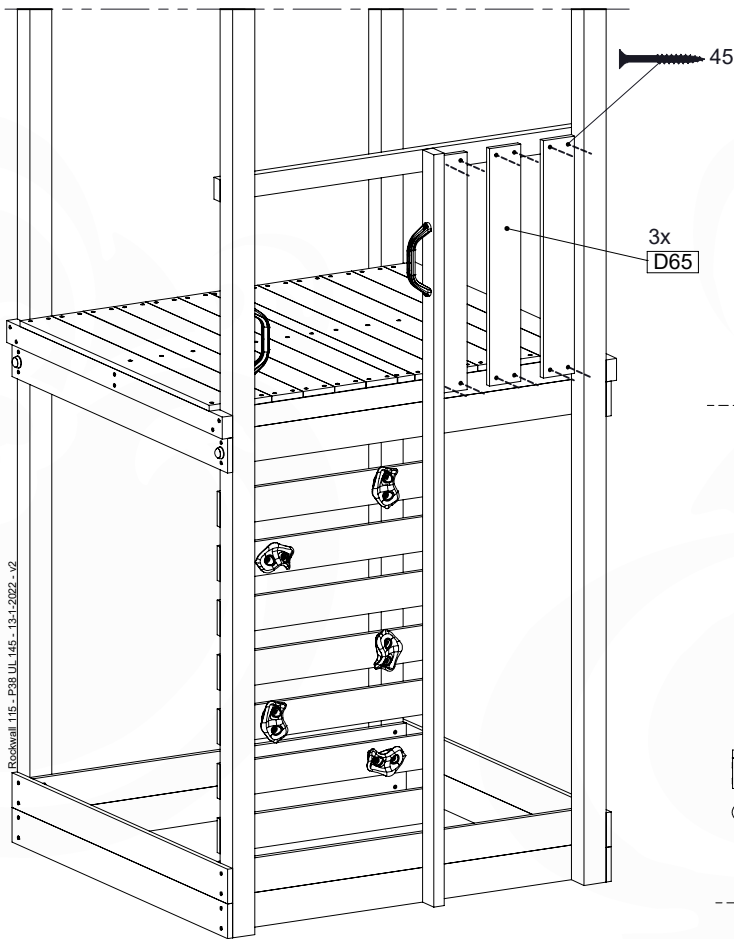

09-4

10 Roof

RF08