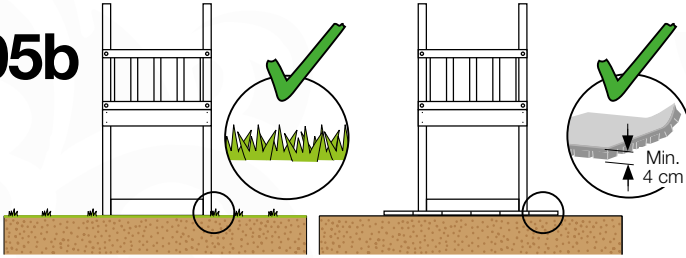

05 Safe Playground

05a

05b

05c

05d

05e