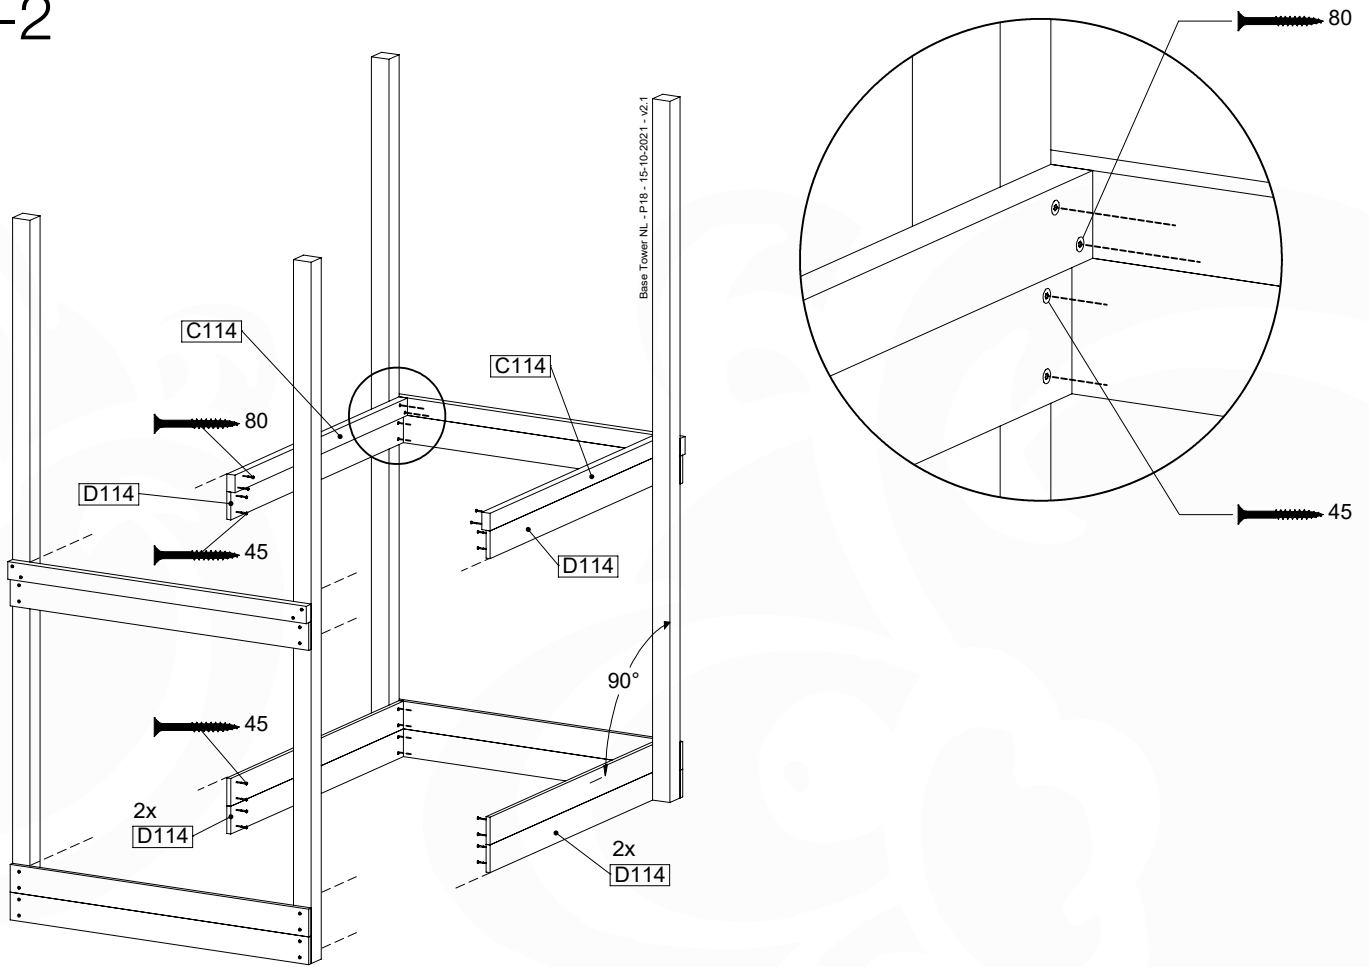

06 Playground Foundation

FD05

Foundation Plan TS - P02-FD05 - 22/02/2022 - v3

07 Base Tower

BT14

	PartNo	PartName	QTY.
Hardware pack	001_406	Stealth Screw 8x45	6
	001_417	Stealth Screw 8x80	4
	002_220	Gap Point Screw T25 - 5x45	118
	002_223	Gap Point Screw T25 - 5x80	20
	022_31x	bpc-base version 3	8
	022_84x	bpc cover	8
Other	007_001	Ground-anchor	2
Timber	A240	Post 70x70 L2400	4
	C114	Beam 1140 mm	5
	D100	Board 1000 mm	14
	D114	Board 1140 mm	12

Base Tower NL - P21 - BT14 - 15-10-2021 - v2.1

07-1

07-2

07-3

07-4

08 Balustrade

BL04 (2x)

	PartNo	PartName	QTY.
Hardware Pack	002_220	Gap Point Screw T25 - 5x45	24
	002_223	Gap Point Screw T25 - 5x80	4
Timber	C114	Beam 1140 mm	1
	D65	Board 650 mm	6