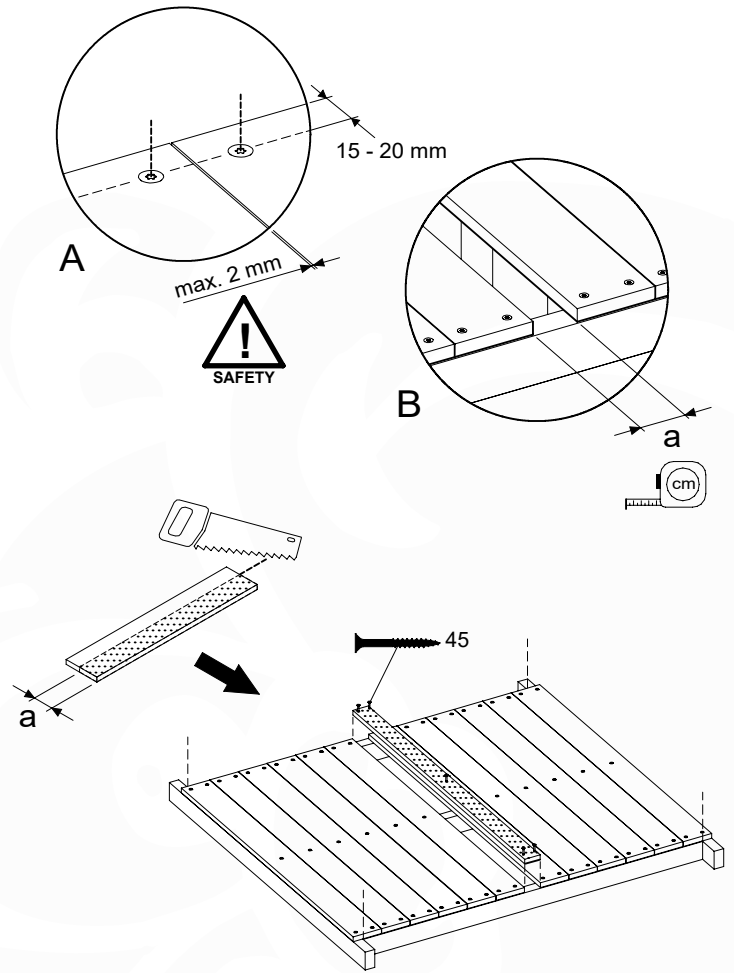

Base Tower NL - P21 - BT14 - 15-10-2021 - v2.1

07-1

07-2

07-3

07-4

08 Balustrade

BL04 (2x)

	PartNo	PartName	QTY.
Hardware Pack	002_220	Gap Point Screw T25 - 5x45	24
	002_223	Gap Point Screw T25 - 5x80	4
Timber	C114	Beam 1140 mm	1
	D65	Board 650 mm	6