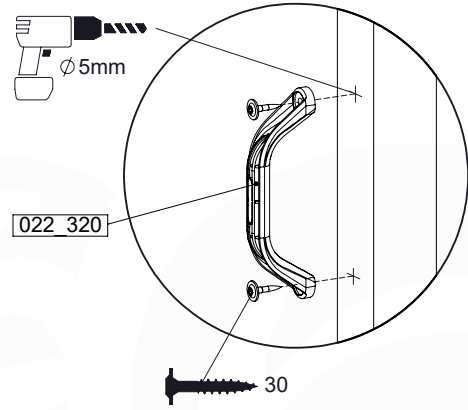

09-4

10 Roof

RF08