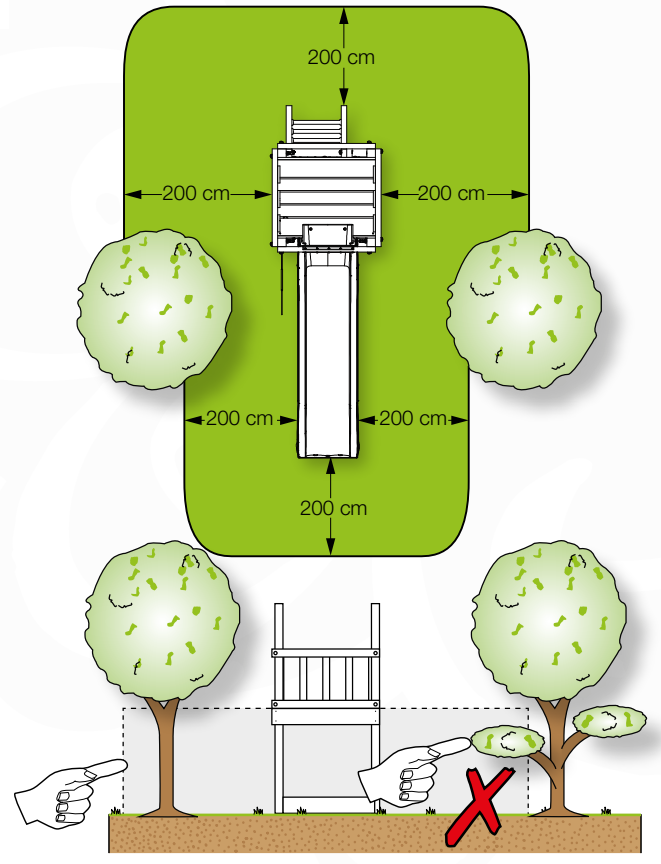

05 Safe Playground

05a

05b

05c

05d

05e