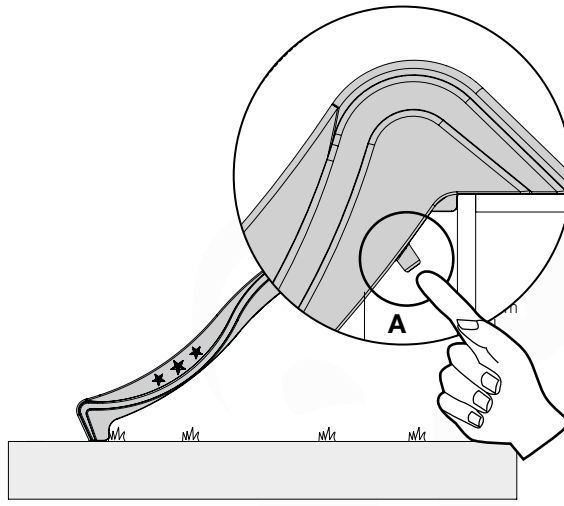

14-6

SlideFP 115 x Ladder - P22 UL - 14-2-2022 - v2.0

14-7

SlideFP 115 x Ladder - P24 UL - 14-2-2022 - v2.0

14-8

15 Firemans Pole & Ladder

FP17

	PartNo	PartName	QTY.
Hardware Pack(s)	001_103	M8 Washer Head Screw 40mm	2
	002_220	Gap Point Screw T25 - 5x45	12
	002_223	Gap Point Screw T25 - 5x80	8
	003_010	M8 spring lock washer	2
	003_040	M8 Washer	2
	004_052	M8 Drive-in Nut 30mm	2
	004_054	M8 Drive-in Nut 45mm	2
Other	005_03x	Ladder Rung Y/B/G/R	4
	022_31x	bpc-base version 3	2
	022_84x	bpc cover	2
	022_835	Rung Cap	8
	102_915	Fireman's Pole	1
	120_102	Handgrip set (complete 2x)	1
Timber	C114	Beam 1140 mm	1
	C206	Beam 2060 mm	1