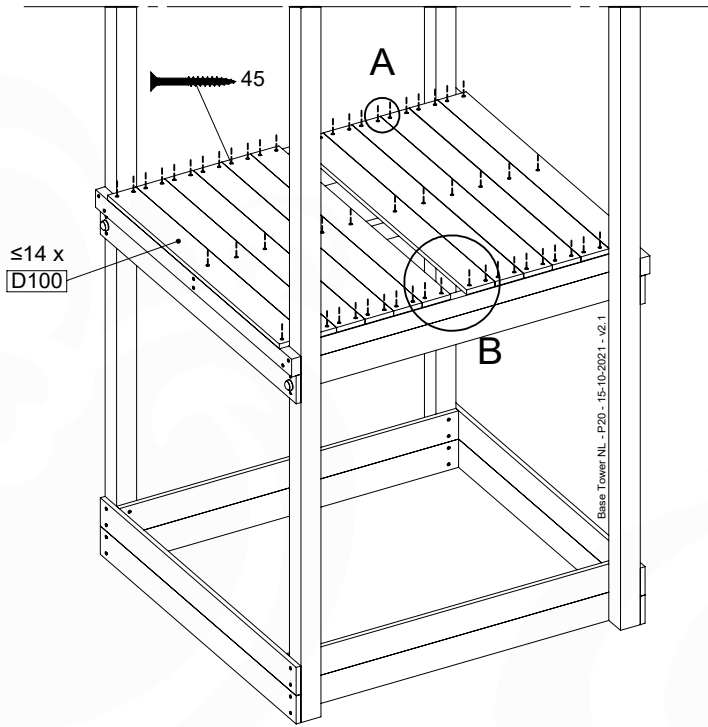

06 Playground Foundation

FD05

Foundation Plan TS - P02-FD05 - 22/02/2022 - v3

07 Base Tower

BT14

	PartNo	PartName	QTY.
Hardware pack	001_406	Stealth Screw 8x45	6
	001_417	Stealth Screw 8x80	4
	002_220	Gap Point Screw T25 - 5x45	118
	002_223	Gap Point Screw T25 - 5x80	20
	022_31x	bpc-base version 3	8
	022_84x	bpc cover	8
Other	007_001	Ground-anchor	2
Timber	A240	Post 70x70 L2400	4
	C114	Beam 1140 mm	5
	D100	Board 1000 mm	14
	D114	Board 1140 mm	12

Base Tower NL - P21 - BT14 - 15-10-2021 - v2.1

07-1

07-2

07-3

07-4

08 Balustrade

BL04 (2x)

	PartNo	PartName	QTY.
Hardware Pack	002_220	Gap Point Screw T25 - 5x45	24
	002_223	Gap Point Screw T25 - 5x80	4
Timber	C114	Beam 1140 mm	1
	D65	Board 650 mm	6