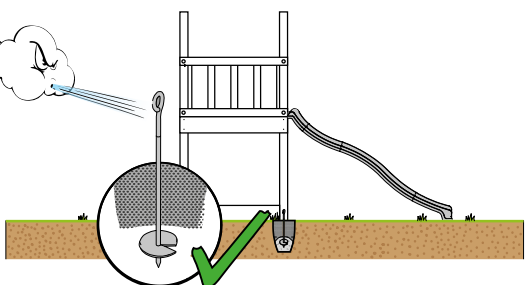

06 Playground Foundation

FD05

Foundation Plan TS - P02-FD05 - 22/02/2022 - v3

07 Base Tower

BT14

	PartNo	PartName	QTY.
Hardware pack	001_406	Stealth Screw 8x45	6
	001_417	Stealth Screw 8x80	4
	002_220	Gap Point Screw T25 - 5x45	118
	002_223	Gap Point Screw T25 - 5x80	20
	022_31x	bpc-base version 3	8
	022_84x	bpc cover	8
Other	007_001	Ground-anchor	2
Timber	A240	Post 70x70 L2400	4
	C114	Beam 1140 mm	5
	D100	Board 1000 mm	14
	D114	Board 1140 mm	12