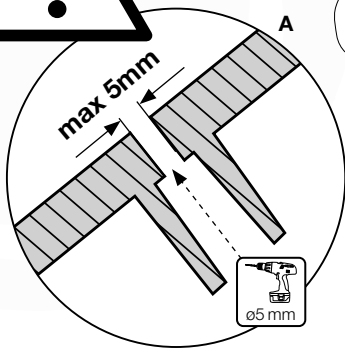

14-6

SlideFP 115 x Ladder - P22 UL - 14-2-2022 - v2.0

14-7

SlideFP 115 x Ladder - P24 UL - 14-2-2022 - v2.0

14-8

15 Firemans Pole & Ladder

FP17

	PartNo	PartName	QTY.
Hardware Pack(s)	001_103	M8 Washer Head Screw 40mm	2
	002_220	Gap Point Screw T25 - 5x45	12
	002_223	Gap Point Screw T25 - 5x80	8
	003_010	M8 spring lock washer	2
	003_040	M8 Washer	2
	004_052	M8 Drive-in Nut 30mm	2
	004_054	M8 Drive-in Nut 45mm	2
Other	005_03x	Ladder Rung Y/B/G/R	4
	022_31x	bpc-base version 3	2
	022_84x	bpc cover	2
	022_835	Rung Cap	8
	102_915	Fireman's Pole	1
	120_102	Handgrip set (complete 2x)	1
Timber	C114	Beam 1140 mm	1
	C206	Beam 2060 mm	1