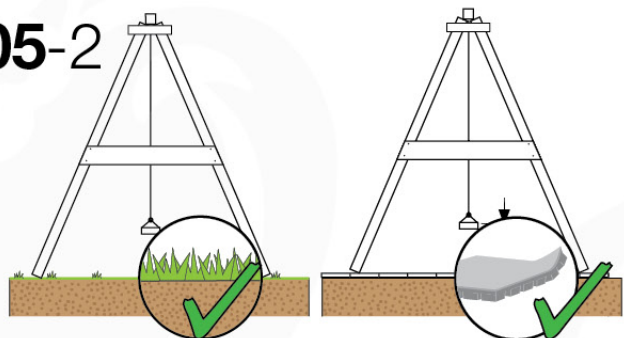

output: 20/11/20

04 Product ID

Art. Description: _____

SKU: _____

LOT: _____

05 Safe Playground Planning

05-1

05-2