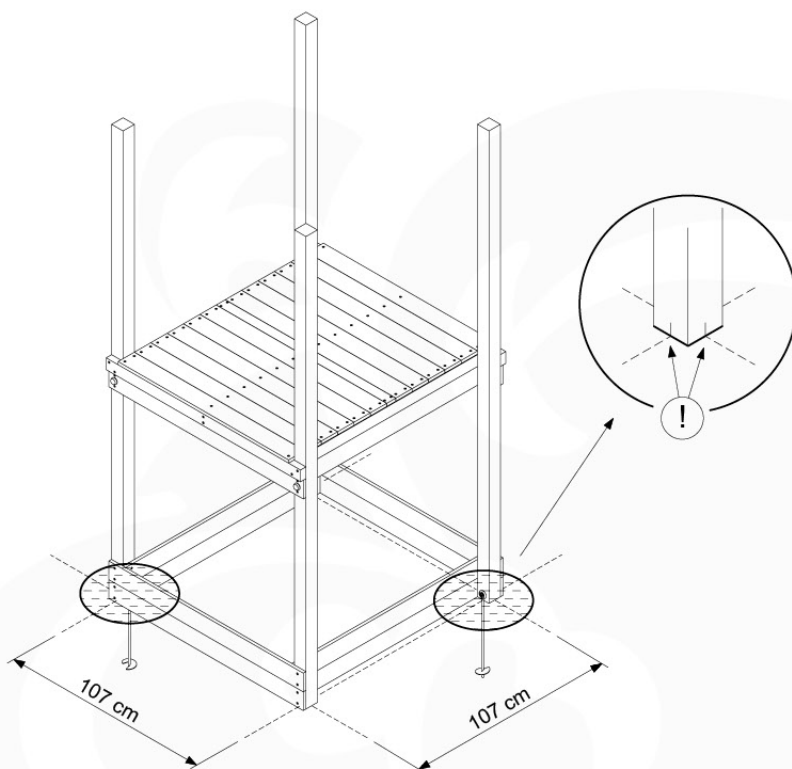

Foundation Plan - P07 - 27-11-2020 - v3