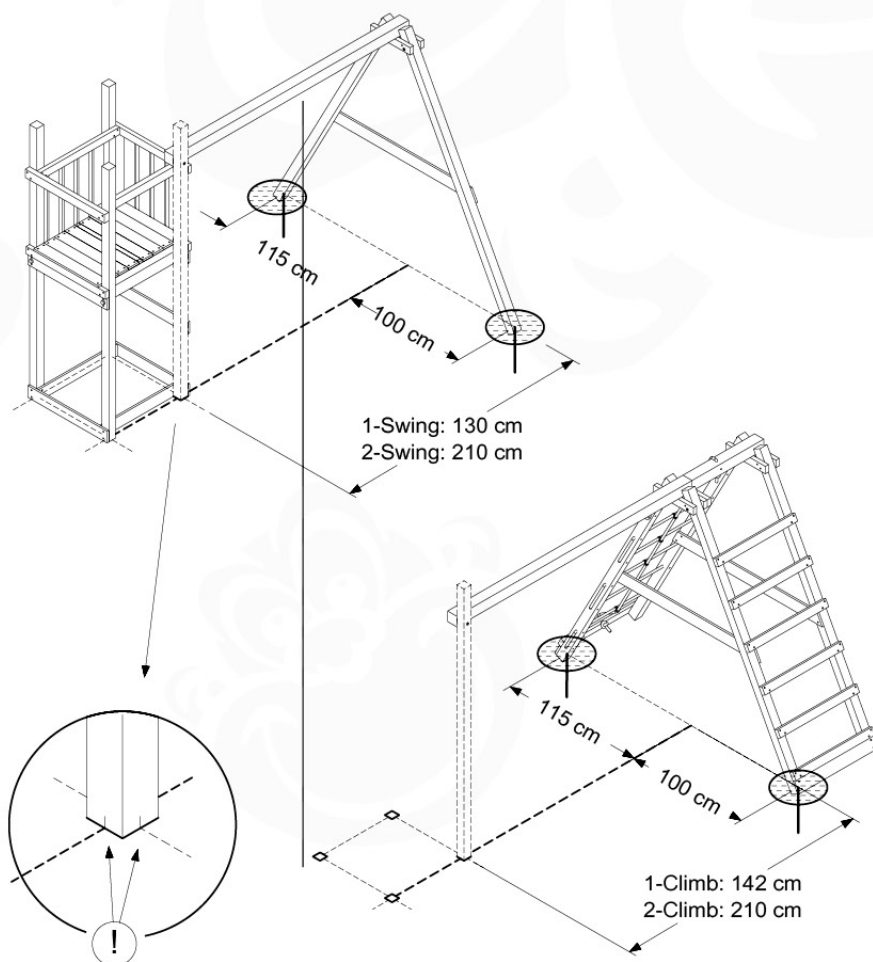

04 Base Tower

BT11

	PartNo	PartName	QTY.
Hardware Pack	001_406	Stealth Screw 8x45	10
	002_220	Gap Point Screw T25 - 5x45	118
	002_223	Gap Point Screw T25 - 5x80	20
Other	007_001	Ground-anchor	2
Hardware Pack	022_31x	bpc-base version 3	8
	022_84x	bpc cover	8
Timber	A240	Post 70x70 L2400	4
	C114	Beam 1140 mm	5
	D100	Board 1000 mm	11-14
	D114	Board 1140 mm	12