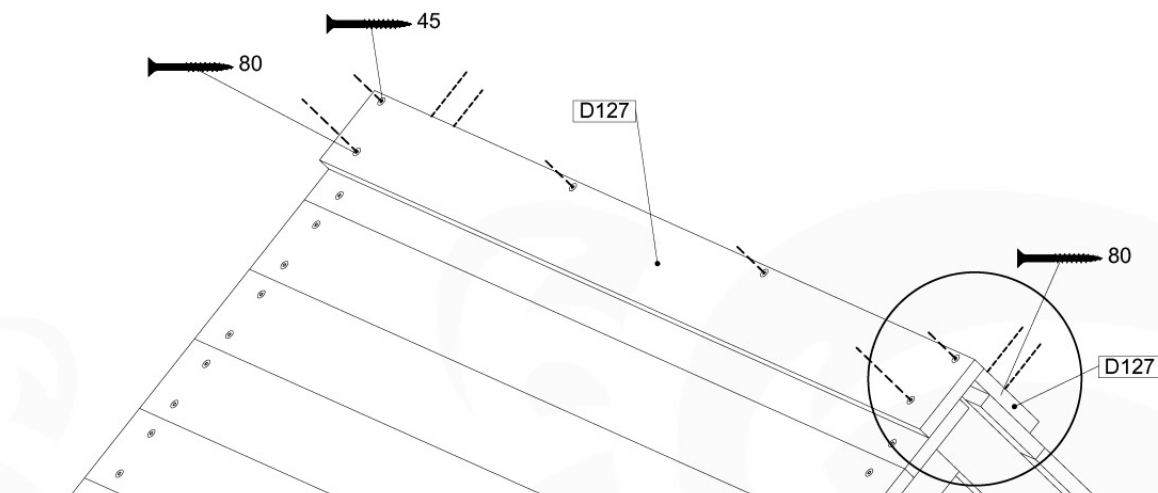

08-4

09 Roof Castle

RF07

	PartNo	PartName	QTY.
Hardware Pack	001_417	Stealth Screw 8x80	4
	002_220	Gap Point Screw T25 - 5x45	20
	002_223	Gap Point Screw T25 - 5x80	2
	002_308	Gap Point Screw T25 - 5x20	10
	023_031	Finishing Washer GPS 5.0	10
Other	123_222	Sheet Canvas Navigator Line 1200x1850	1
Timber	C90	Beam 900 mm	2
	C96	Beam L=(900+beamheight) mm	2
	D65	Board 650 mm	1
	D120	Board 1200 mm	3