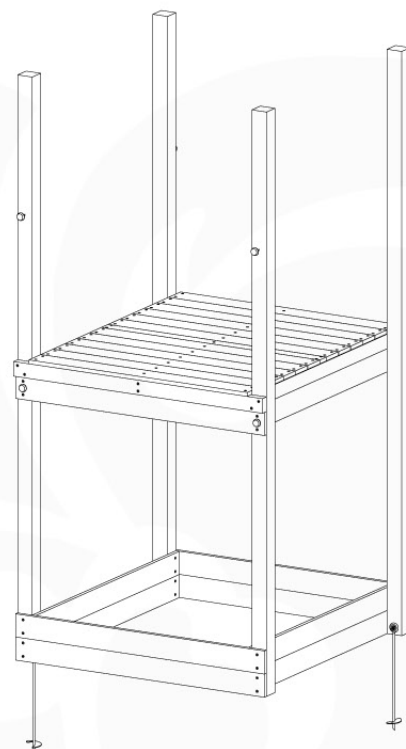

04 Base Tower

BT11

	PartNo	PartName	QTY.
Hardware Pack	001_406	Stealth Screw 8x45	10
	002_220	Gap Point Screw T25 - 5x45	118
	002_223	Gap Point Screw T25 - 5x80	20
Other	007_001	Ground-anchor	2
Hardware Pack	022_31x	bpc-base version 3	8
	022_84x	bpc cover	8
Timber	A240	Post 70x70 L2400	4
	C114	Beam 1140 mm	5
	D100	Board 1000 mm	11-14
	D114	Board 1140 mm	12

Base Tower NL - P06 - BT11 - 30-11-2020 - v3.0

04-1

04-2

04-3

04-4

05 Balustrade (1x)

BL03

	PartNo	PartName	QTY.
Hardware Pack	002_220	Gap Point Screw T25 - 5x45	24
	002_223	Gap Point Screw T25 - 5x80	4
Timber	C114	Beam 1140 mm	1
	D65	Board 650 mm	6