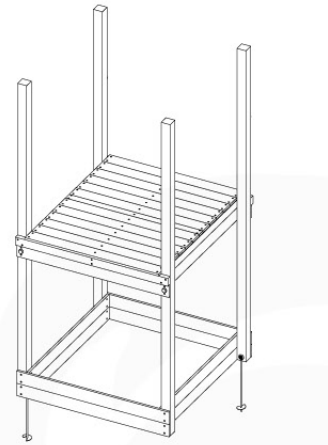

+

12

1-Swing frame / 2-Swing frame
457_101
457_102

+

12

1-Climb frame / 2-Climb frame
457_105
457_106

12 Ground Anchors

GA05

Parts:
Hardware Package Tower →

Ground Anchors 120 - P02 - 27-11-2020 - v1

12-1

12-2

40 L / 80 kg

Grand Anchors 120 - P04 - 27-11-2020 - v1

24h

13 Add-on