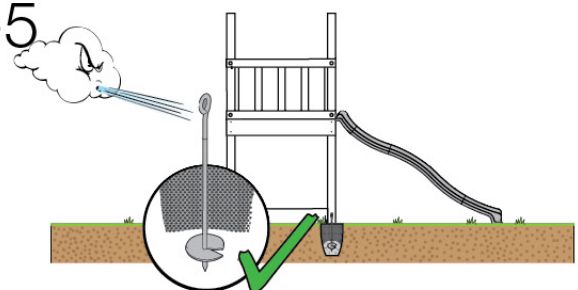

02 Safe Playground

02-1

02-2

02-3

02-4

02-5