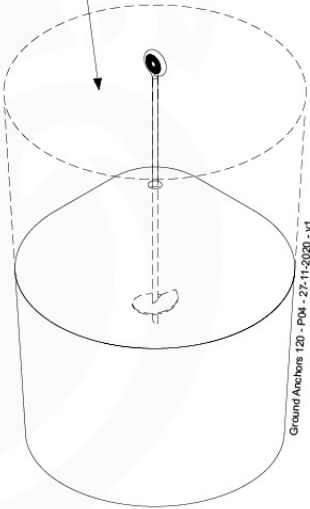

Parts:
Hardware Package Tower →

Ground Anchors 120 - P02 - 27-11-2020 - v1

12-1

12-2

40 L / 80 kg

Grand Anchors 120 - P04 - 27-11-2020 - v1

24h

13 Add-on