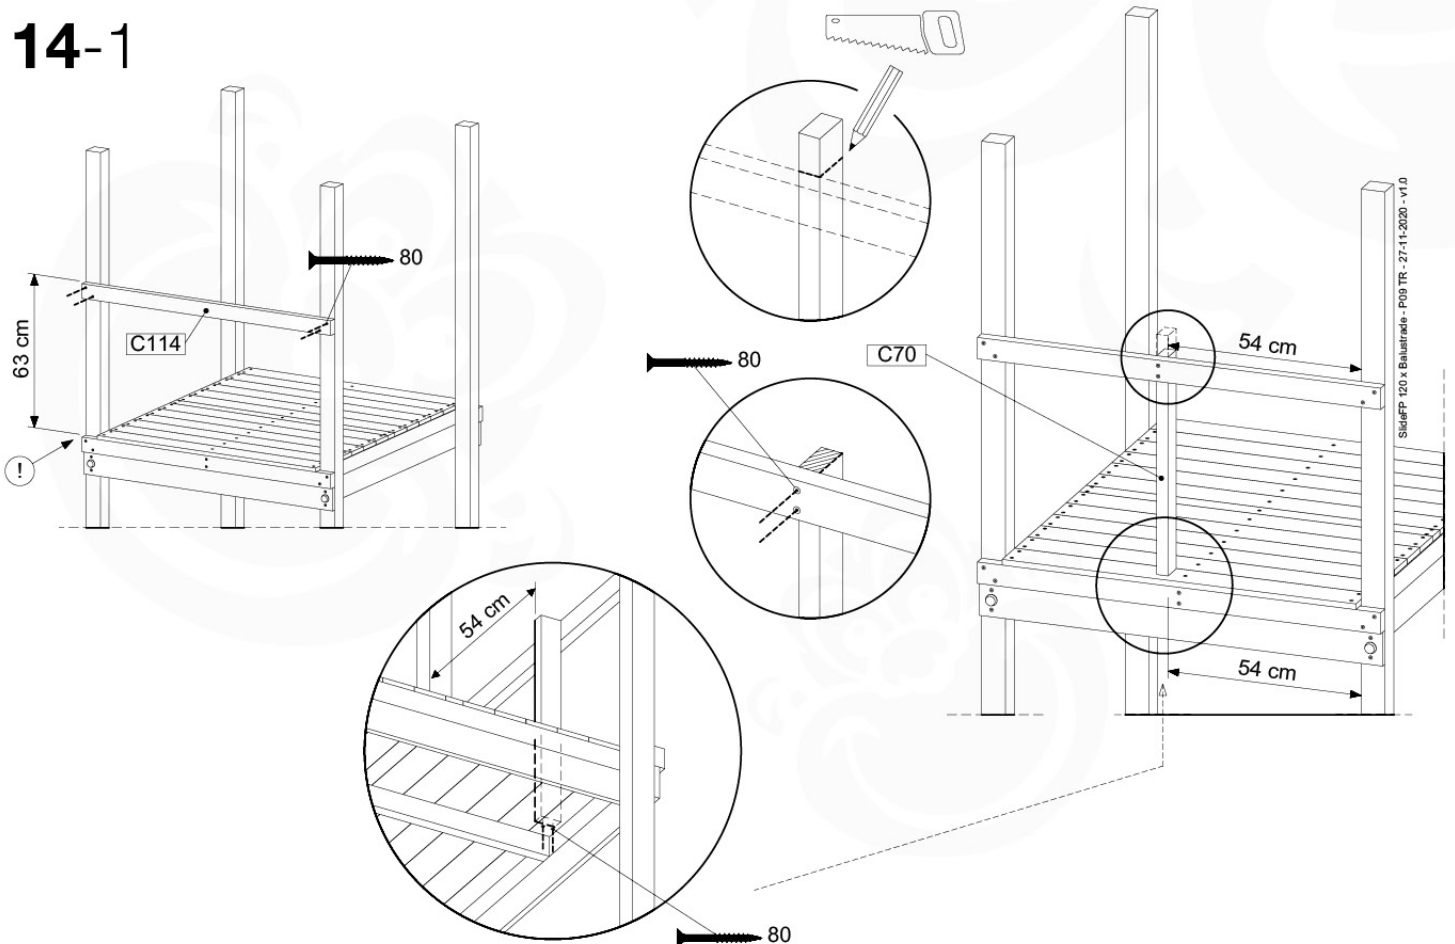

14 Slide Set

SL09

	PartNo	PartName	QTY.
Hardware Pack	000_101	Nail Pan Head	10
	002_220	Gap Point Screw T25 - 5x45	16
	002_223	Gap Point Screw T25 - 5x80	8
	002_308	Gap Point Screw T25 - 5x20	2
Other	120_102	Handgrip set (complete 2x)	1
	123_200	Bumperpad	1
	324_xxx 334_xxx	Wavy Star Slide XL 2200 mm / Wavy Star Slide XXL 2650 mm	1
Timber	C70	Beam 700 mm	1
	C114	Beam 1140 mm	1
	D65	Board 650 mm	3

14-1