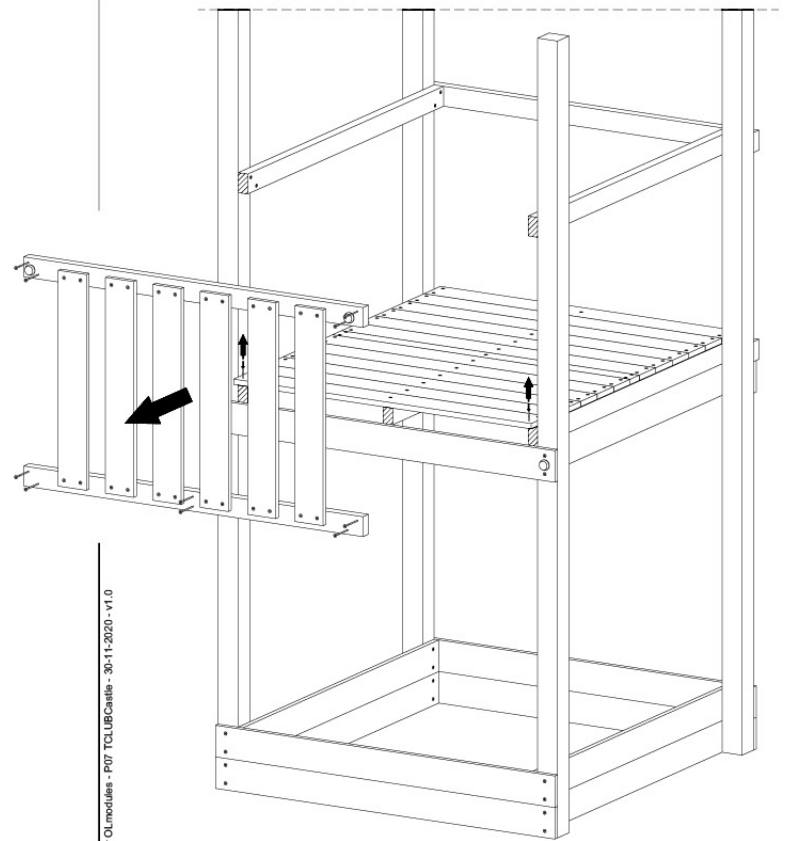

18 Tower preparation for Modules/ links

- 450_240 / 850_240 Bridge Module
- 450_255 / 850_255 Balcony Module
- 450_410 / 850_410 Boat Module
- 450_415 / 850_415 Train Module
- 470_100 / 870_100 Bridge Link
- 470_105 / 870_105 Net Link