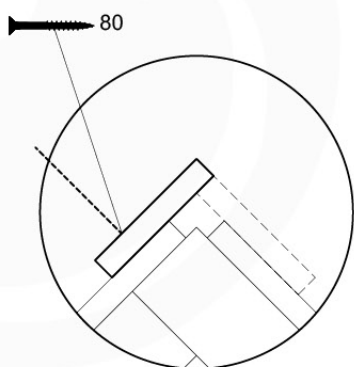

08-4

09 Roof Castle

RF07

	PartNo	PartName	QTY.
Hardware Pack	001_417	Stealth Screw 8x80	4
	002_220	Gap Point Screw T25 - 5x45	20
	002_223	Gap Point Screw T25 - 5x80	2
	002_308	Gap Point Screw T25 - 5x20	10
	023_031	Finishing Washer GPS 5.0	10
Other	123_222	Sheet Canvas Navigator Line 1200x1850	1
Timber	C90	Beam 900 mm	2
	C96	Beam L=(900+beamheight) mm	2
	D65	Board 650 mm	1
	D120	Board 1200 mm	3