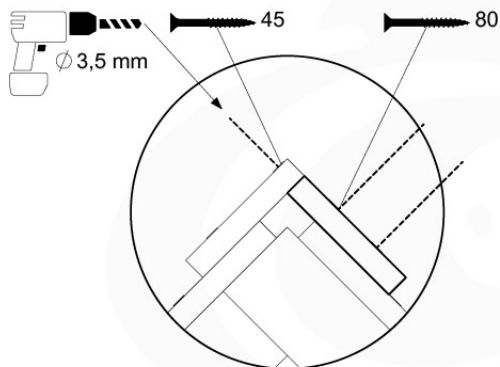

08-4

09 Roof Castle

RF07

	PartNo	PartName	QTY.
Hardware Pack	001_417	Stealth Screw 8x80	4
	002_220	Gap Point Screw T25 - 5x45	20
	002_223	Gap Point Screw T25 - 5x80	2
	002_308	Gap Point Screw T25 - 5x20	10
	023_031	Finishing Washer GPS 5.0	10
Other	123_222	Sheet Canvas Navigator Line 1200x1850	1
Timber	C90	Beam 900 mm	2
	C96	Beam L=(900+beamheight) mm	2
	D65	Board 650 mm	1
	D120	Board 1200 mm	3