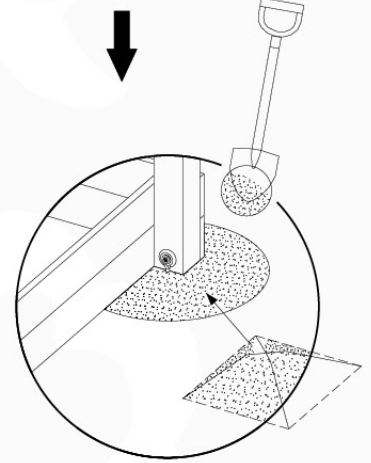

Parts:
Hardware Package Tower →

Ground Anchors 120 - P02 - 27-11-2020 - v1

12-1

12-2

40 L / 80 kg

Grand Anchors 120 - P04 - 27-11-2020 - v1

24h

13 Add-on