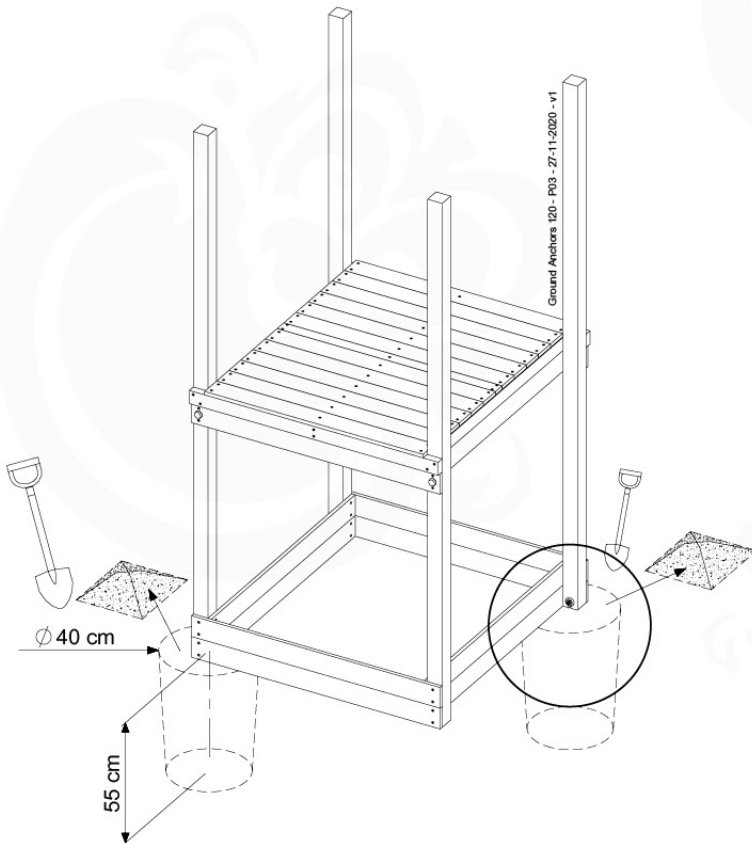

+

12

1-Swing frame / 2-Swing frame
457_101
457_102

+

12

1-Climb frame / 2-Climb frame
457_105
457_106

12 Ground Anchors

GA05

Parts:
Hardware Package Tower →

Ground Anchors 120 - P02 - 27-11-2020 - v1

12-1

12-2

40 L / 80 kg

Grand Anchors 120 - P04 - 27-11-2020 - v1

24h

13 Add-on