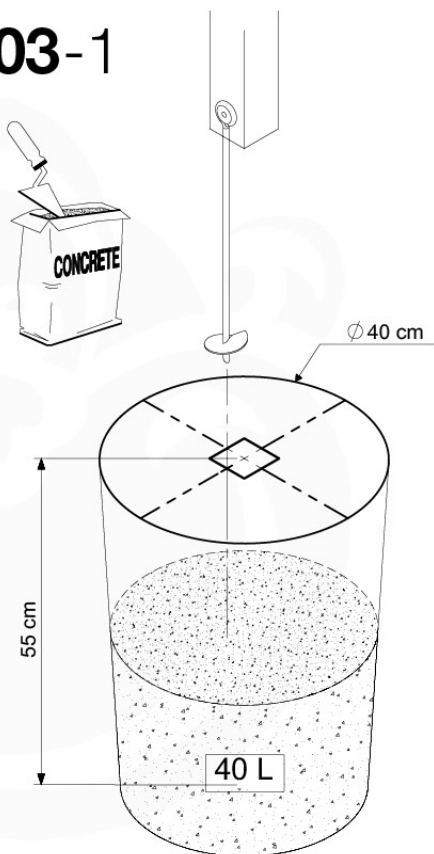

03 Playground Foundation

FD05

03-1