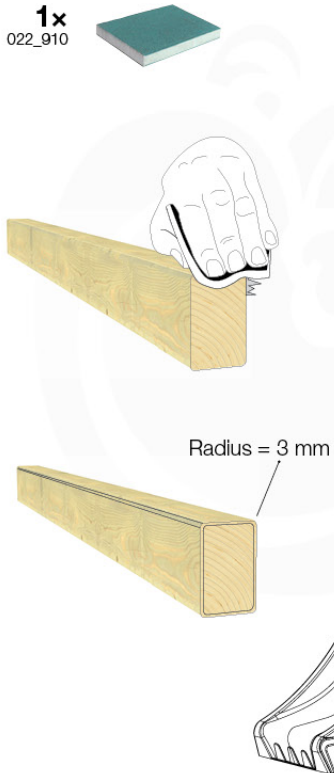

SlideFP 120 x Ballastende - P33 FFTR - 27-11-2020 - v1.0

15-1

15-2

16 Accessories

AC01

(194_119)

	PartNo	PartName	QTY.
Hardware Pack 100_617	001_406	Stealth Screw 8x45	1
	002_041	Dome head screw 4.5 x 20 mm	3
	002_042	Dome head screw 3.5 x 13mm	4
	002_219	Gap Point Screw T25 - 5x30	2
	022_84x	bpc cover	1
Other	022_300	Steering Wheel	1
	022_800	Rail P/T 105	1
	022_910	Sandpad	1
	103_901	Logo ID Plate	1
	104_107	Tool Set Climbing Units	1
	120_024	Tower Flag	1
	122_302	Telescope	1

Accessory ref. - P02 - 18-11-2020 - v3

16-1

16-2

Accessory ref. - P03 - 18-11-2020 - v3

16-3

16-4

Accessory set - P04 - 16-11-2020 - v3

16-5