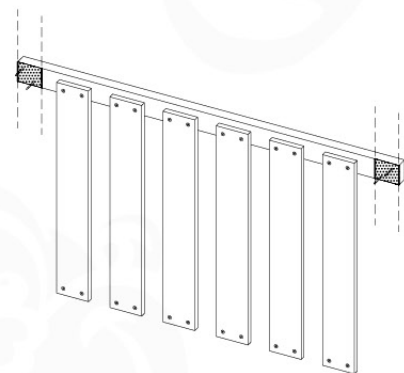

04 Base Tower

BT11

	PartNo	PartName	QTY.
Hardware Pack	001_406	Stealth Screw 8x45	10
	002_220	Gap Point Screw T25 - 5x45	118
	002_223	Gap Point Screw T25 - 5x80	20
Other	007_001	Ground-anchor	2
Hardware Pack	022_31x	bpc-base version 3	8
	022_84x	bpc cover	8
Timber	A240	Post 70x70 L2400	4
	C114	Beam 1140 mm	5
	D100	Board 1000 mm	11-14
	D114	Board 1140 mm	12

Base Tower NL - P06 - BT11 - 30-11-2020 - v3.0

04-1

04-2

04-3

04-4

05 Balustrade (1x)

BL03

	PartNo	PartName	QTY.
Hardware Pack	002_220	Gap Point Screw T25 - 5x45	24
	002_223	Gap Point Screw T25 - 5x80	4
Timber	C114	Beam 1140 mm	1
	D65	Board 650 mm	6