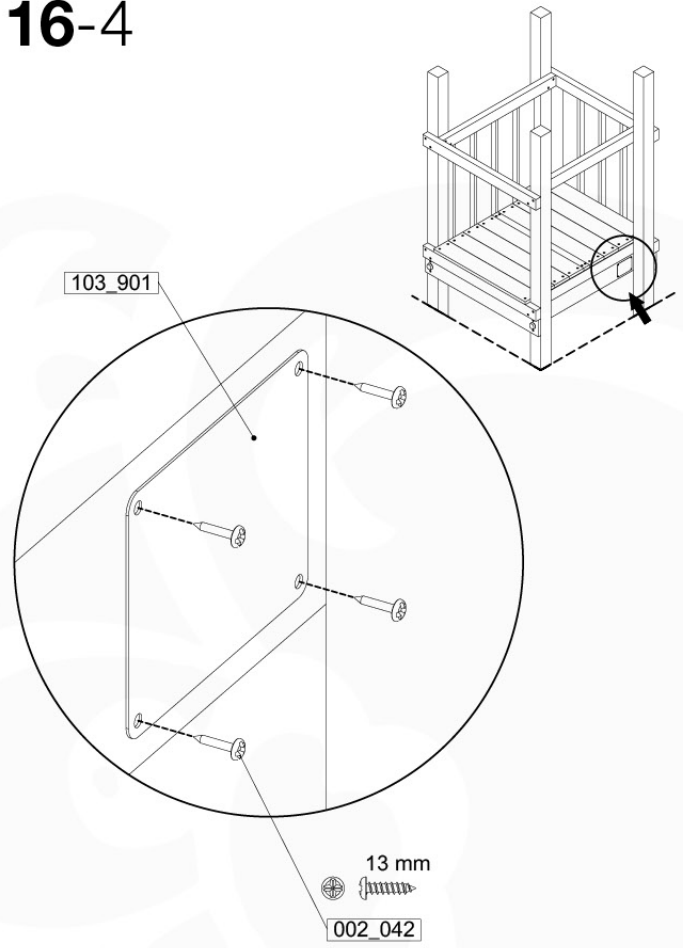

16-3

16-4

Accessory set - P04 - 16-11-2020 - v3

16-5

17