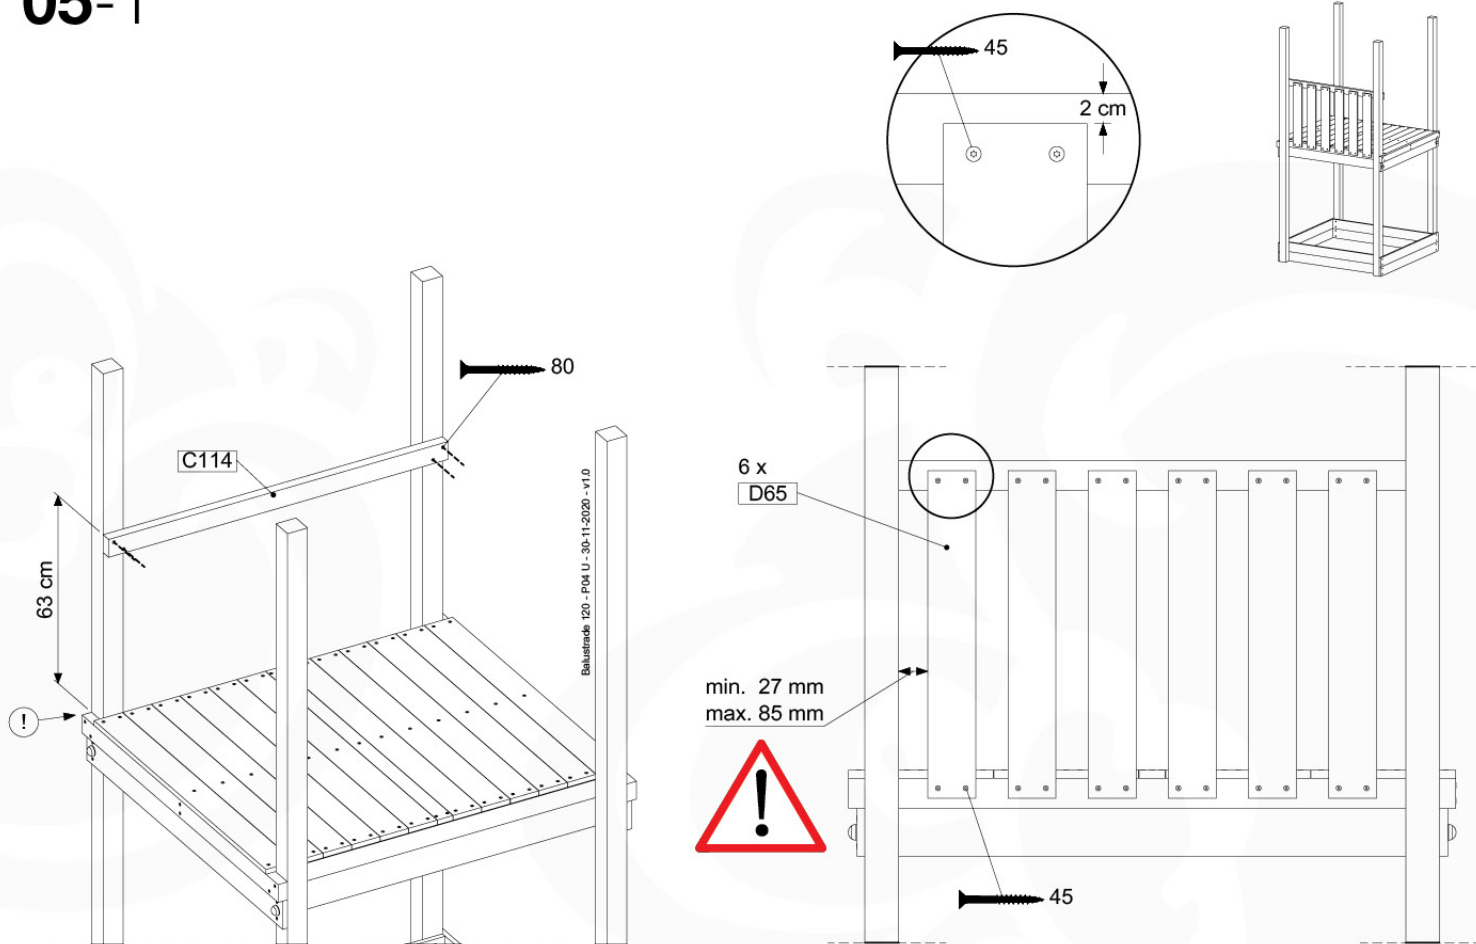

04 Base Tower

BT11

	PartNo	PartName	QTY.
Hardware Pack	001_406	Stealth Screw 8x45	10
	002_220	Gap Point Screw T25 - 5x45	118
	002_223	Gap Point Screw T25 - 5x80	20
Other	007_001	Ground-anchor	2
Hardware Pack	022_31x	bpc-base version 3	8
	022_84x	bpc cover	8
Timber	A240	Post 70x70 L2400	4
	C114	Beam 1140 mm	5
	D100	Board 1000 mm	11-14
	D114	Board 1140 mm	12

Base Tower NL - P06 - BT11 - 30-11-2020 - v3.0

04-1

04-2

04-3

04-4

05 Balustrade (1x)

BL03

	PartNo	PartName	QTY.
Hardware Pack	002_220	Gap Point Screw T25 - 5x45	24
	002_223	Gap Point Screw T25 - 5x80	4
Timber	C114	Beam 1140 mm	1
	D65	Board 650 mm	6

Balustrade 120 - P02 U - 30-11-2020 - v1.0

05-1

06 Balustrade (1x)

BL04

	PartNo	PartName	QTY.
Hardware Pack	002_220	Gap Point Screw T25 - 5x45	24
	002_223	Gap Point Screw T25 - 5x80	4
Timber	C114	Beam 1140 mm	1
	D65	Board 650 mm	6