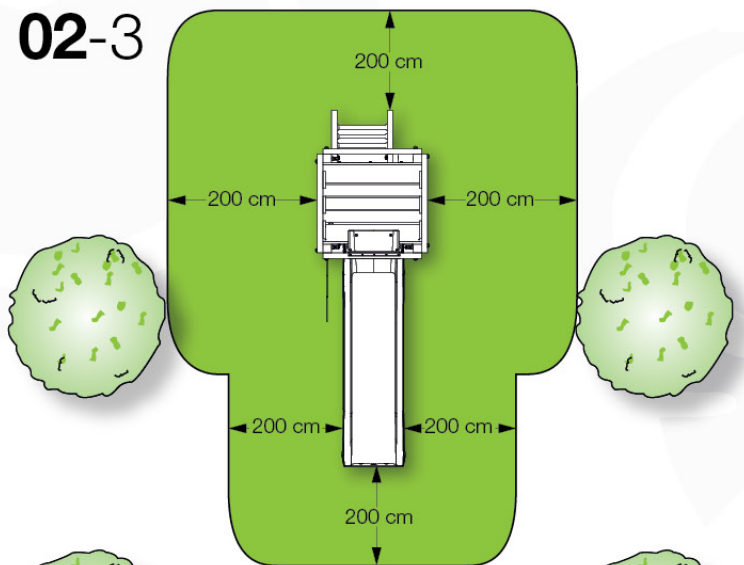

02 Safe Playground

02-1

02-2

02-3

02-4

02-5