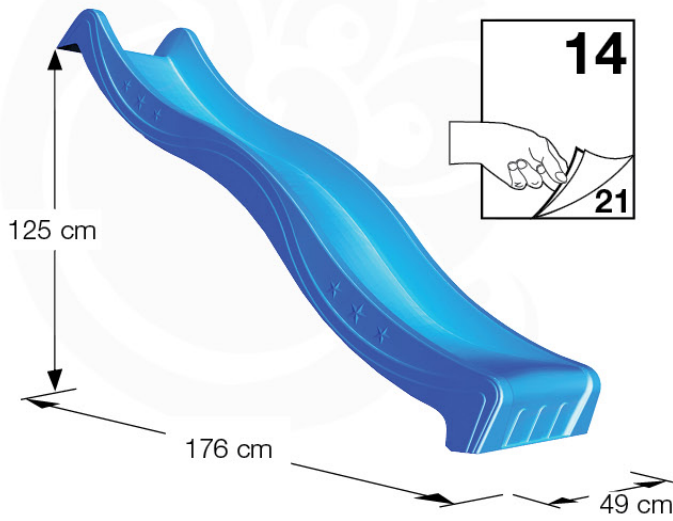

13 Add-on

Wavy Star Slide XL

- 324_100 Yellow
- 324_400 Red
- 324_200 Blue
- 324_500 Fuchsia
- 324_300 Green
- 324_600 Dark Green

Fireman's Pole

201_275