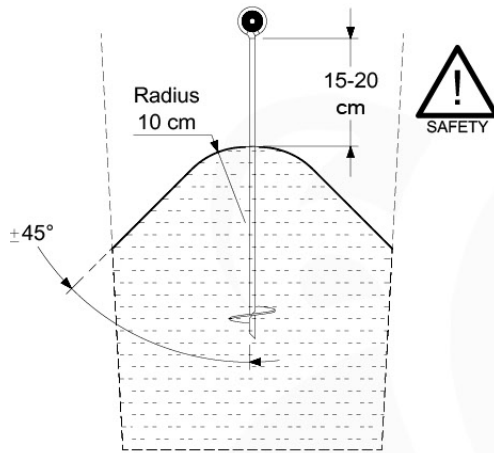

Parts:
Hardware Package Tower →

Ground Anchors 120 - P02 - 27-11-2020 - v1

12-1

12-2

40 L / 80 kg

Grand Anchors 120 - P04 - 27-11-2020 - v1

24h

13 Add-on