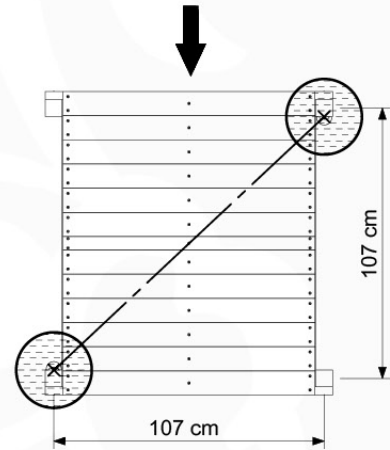

12 Ground Anchors

GA05

Parts:
Hardware Package Tower →