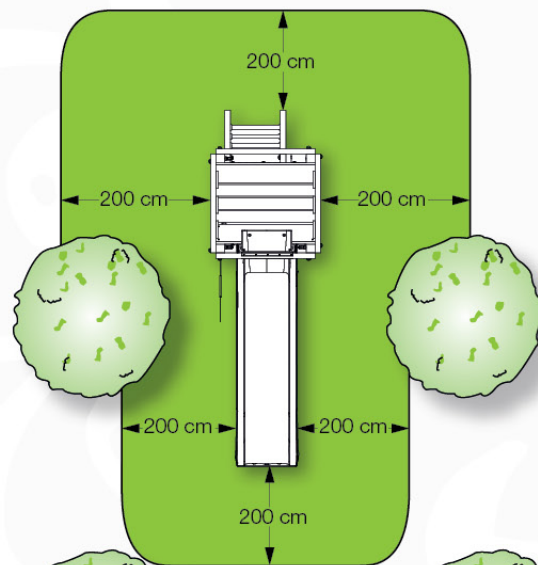

02 Safe Playground

02-1

02-2

02-3

02-4

02-5