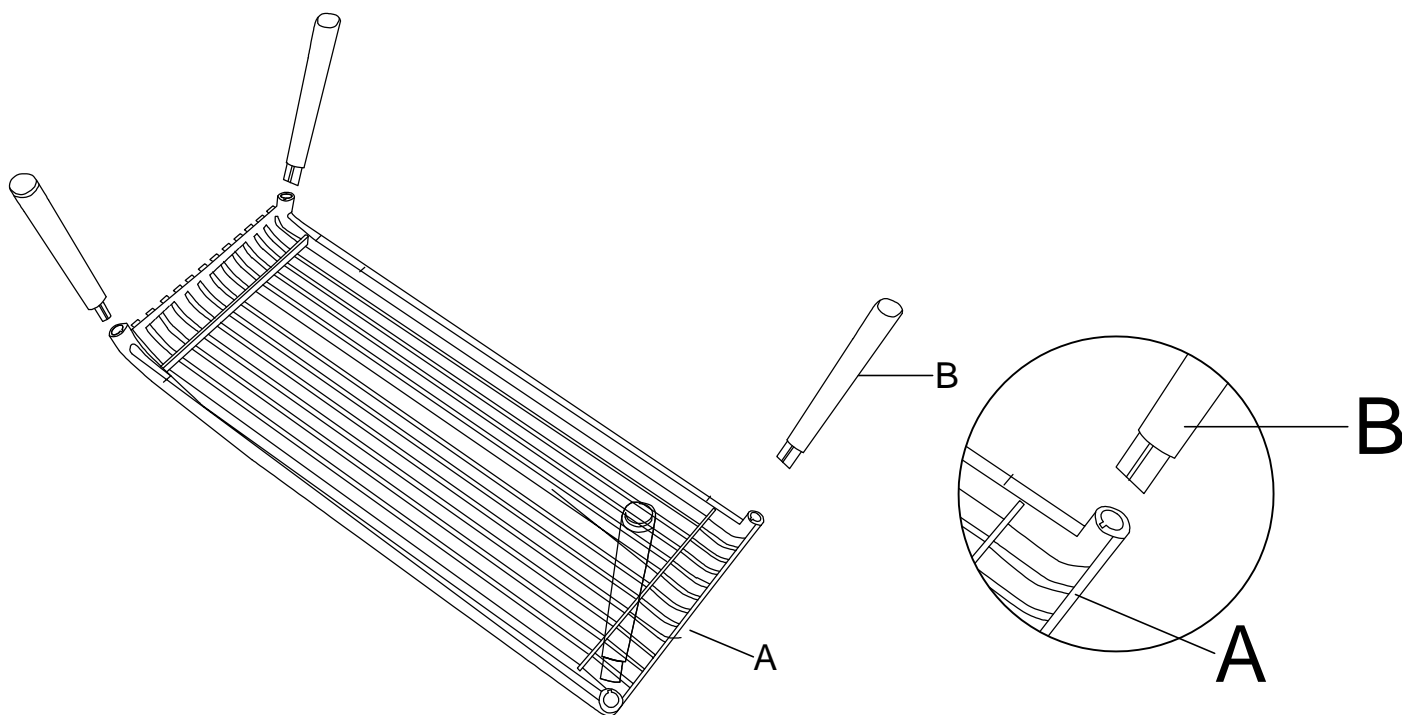

ASSEMBLY INSTRUCTION
MESSINA LOUNGETABLE 96X55X40CM, SANDY GREY

Ax1PC

Bx4PCS