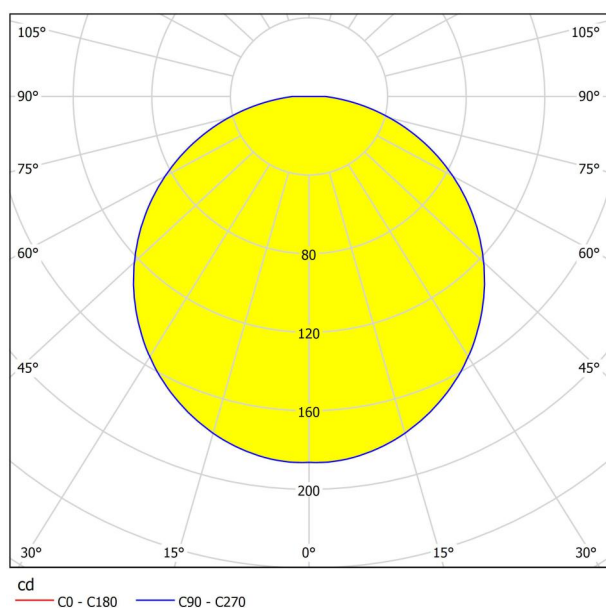

Technical Information

Protection Degree	IP44
Protection Class	2
Mains Voltage	220-240V,50/60Hz
Operation Voltage	220-240V,50/60Hz
Dimmable	No
max. Wattage (1)	7,4W

Illuminant 1

Socket Type (1)	LED
Illuminant Type (1)	LED
Illuminant incl. (1)	Inclusive
Lumen Complete	900
Kelvin Complete	4000K
Light colour Complete	WHITE
Lumen with Cover	560
Energy efficiency class (EEI)	E
Dimmable	No
Info changeability□light source/driver	LED + driver can be exchanged by a specialist

Technical changes reserved

2/2

Contact | Support
eglo.com/en/eglo-worldwide