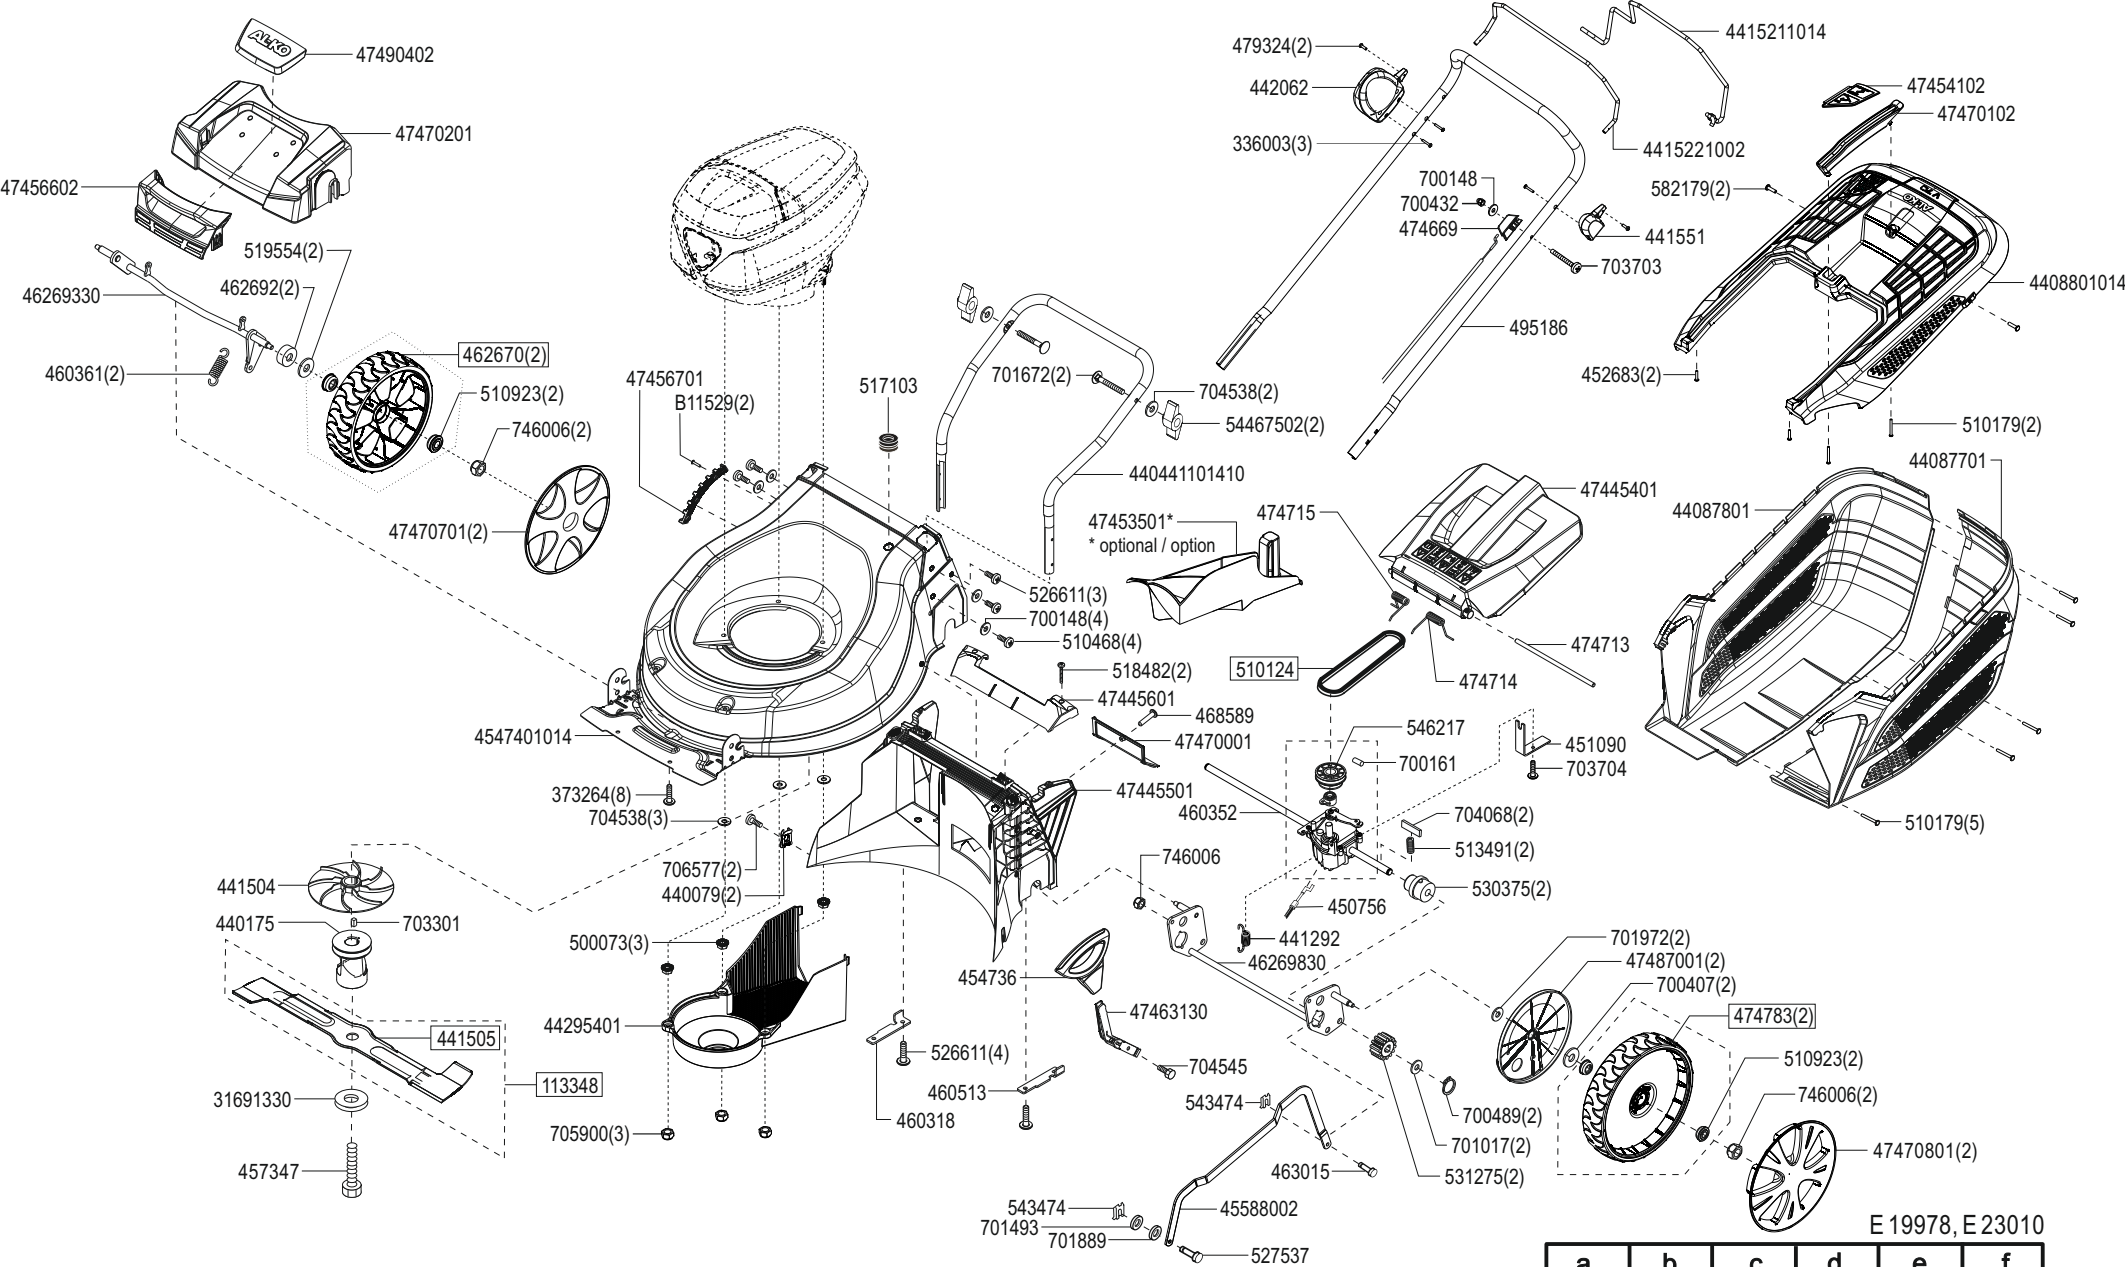

Comfort 46.2 Li SP

Art. Nr. 119978, 123010

E 19978, E 23010

a	b	c	d	e	f
---	---	---	---	---	---

* optional / option

Comfort 46.2 Li SP

Art. Nr. 119978, 123010

AL-KO

E 19978, E 23010

a	b	c	d	e	f
---	---	---	---	---	---