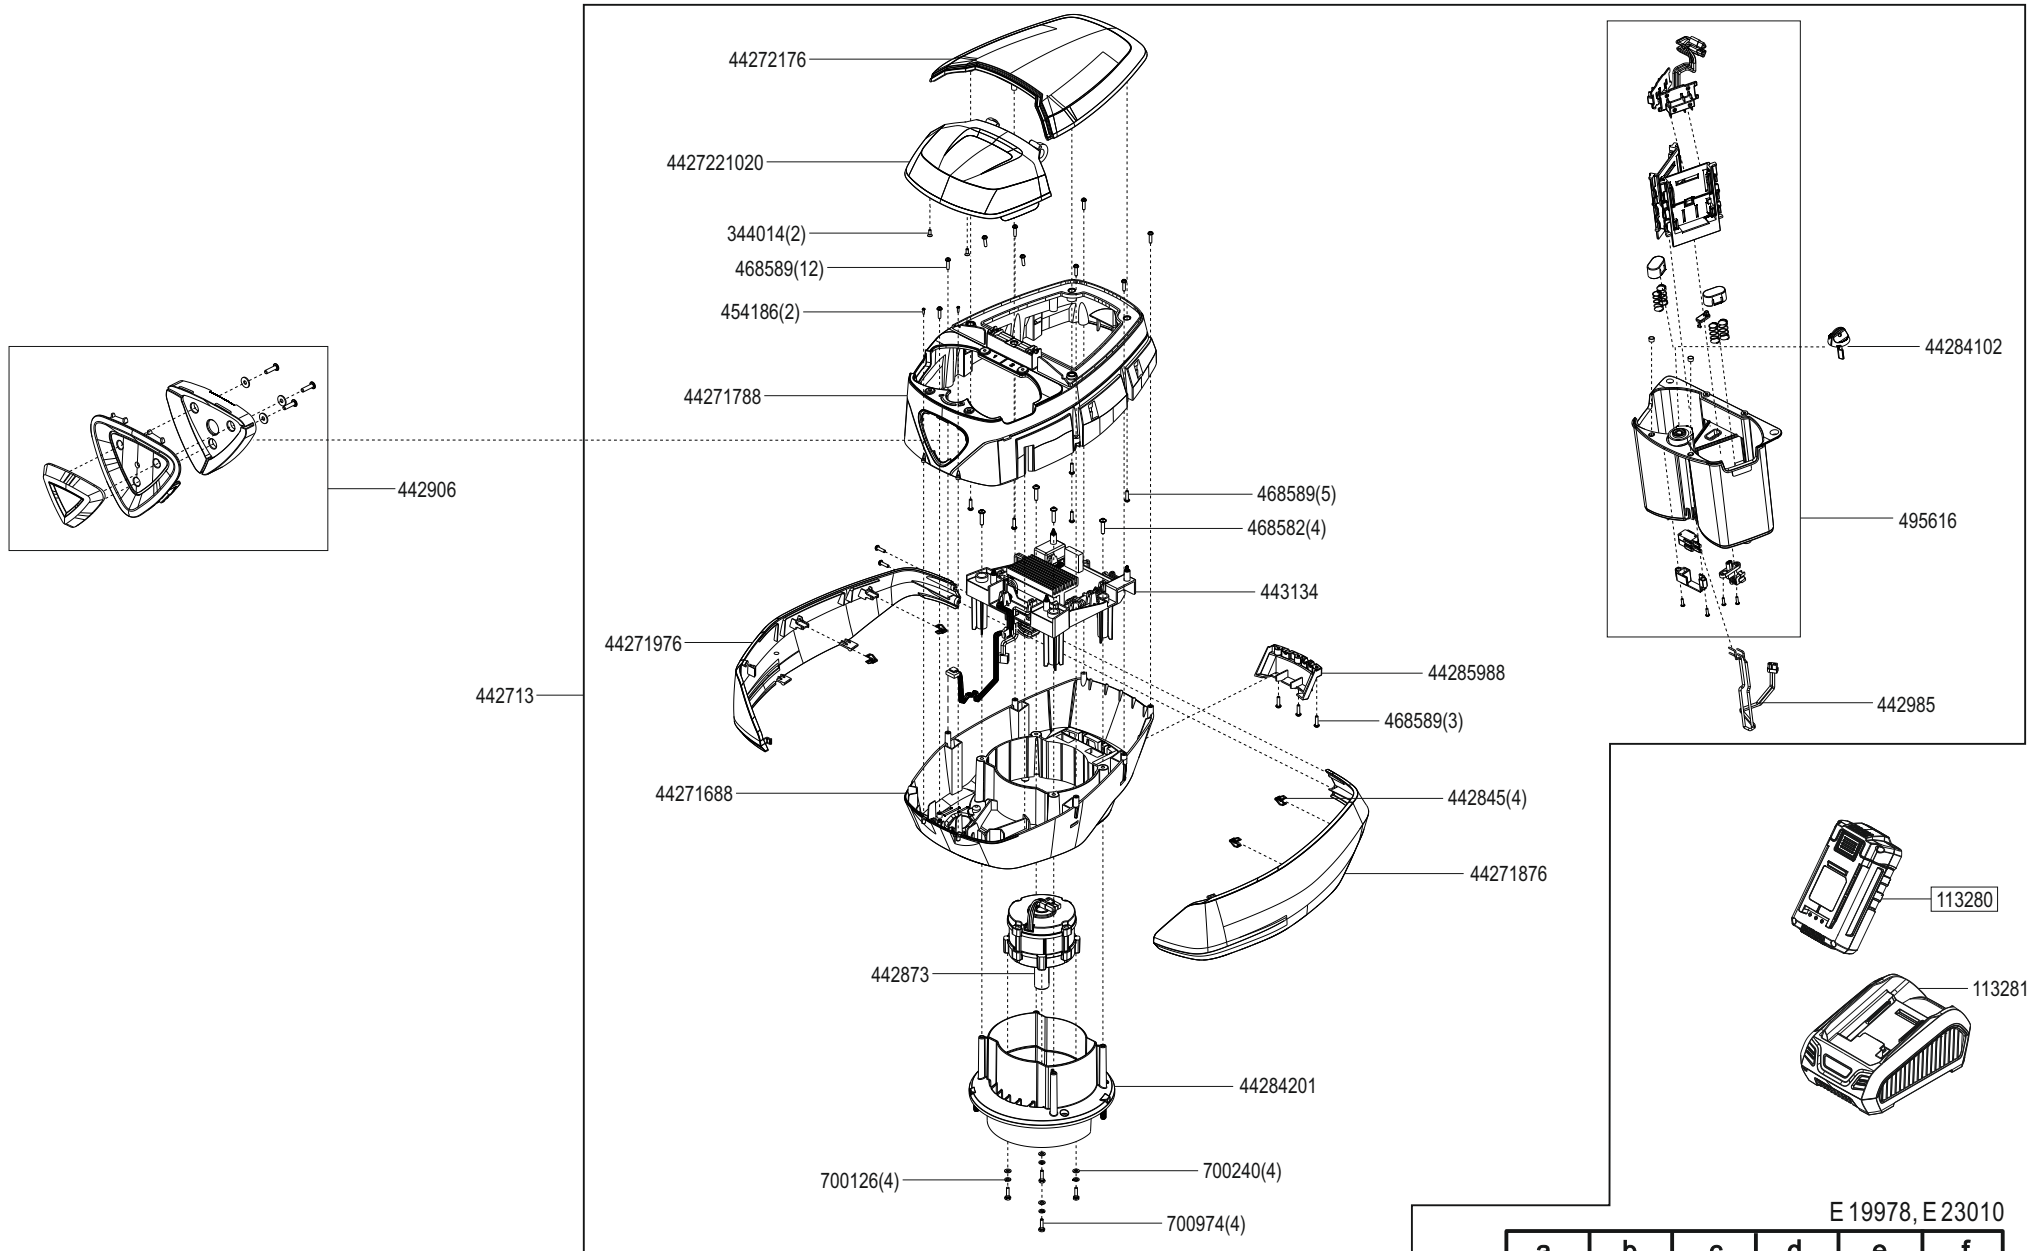

Comfort 46.2 Li SP

Art. Nr. 119978, 123010

E 19978, E 23010

a	b	c	d	e	f
---	---	---	---	---	---

* optional / option

Comfort 46.2 Li SP

Art. Nr. 119978, 123010

AL-KO

E 19978, E 23010

a	b	c	d	e	f
---	---	---	---	---	---