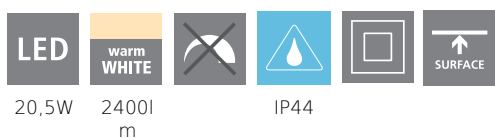

General Information

Material number	99266
Type	surface-mounted light
Product segment	Indoor
Theme	Bath
Energy efficiency class (EEI)	F

Dimensions

Article Height (in mm/in)	28
Article Diameter (in mm/in)	285
Net Weight (in kg)	0.79

Material & Colour

Enclosure Material	steel
Enclosure Colour	chrome
Glass/Shade Material	plastic
Glass/Shade Colour	white

Functionality

Switch Type	without switch
Battery	No

Technical Information

Protection Degree	IP44
Protection Class	2
Mains Voltage	220-240V,50/60Hz
Operation Voltage	220-240V,50/60Hz
Dimmable	No
max. Wattage (1)	20,5W

Illuminant 1

Socket Type (1)	LED
Illuminant Type (1)	LED
Illuminant incl. (1)	Inclusive
Lumen Complete	2400
Kelvin Complete	3000K
Light colour Complete	WARM WHITE
Energy efficiency class (EEI)	F
Dimmable	No
Info changeability□light source/driver	LED + driver cannot be exchanged