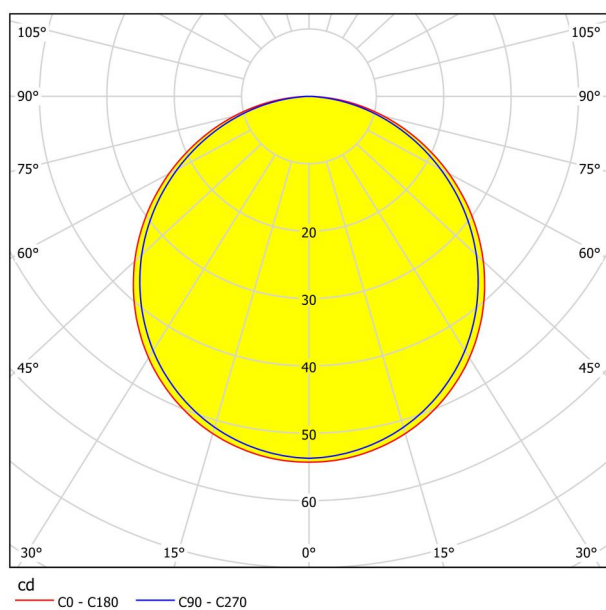

Technical Information

Protection Degree	IP44
Protection Class	2
Mains Voltage	220-240V,50/60Hz
Operation Voltage	220-240V,50/60Hz
Dimmable	No
max. Wattage (1)	2,7W

Illuminant 1

Socket Type (1)	LED
Illuminant Type (1)	LED
Illuminant incl. (1)	Inclusive
Lumen Complete	330
Kelvin Complete	3000K
Light colour Complete	WARM WHITE
Energy efficiency class (EEI)	E
Dimmable	No
Info changeability□light source/driver	LED + driver can be exchanged by a specialist