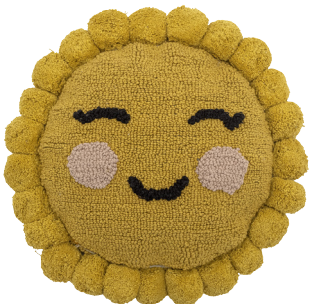

Bloomington MINI is designed for children and their homes – we look forward to sharing it with you.

Simplicity in shapes and colors characterizes **NORDIC** design. Bloomingville MINI is a Nordic brand, but by adding a playful and cozy expression to our cute designs, we fulfill the essence of Bloomingville MINI: a playful approach merging the Nordic with the cozy.

Levi Tableware Set

Arnie Bench

Space Mobile

Roam Hanging
Flowerpot

Being **PLAYFUL** is the essence of childhood: it's the laughter during a game, the imagination that turns a blanket into a fortress, and the curiosity that makes every day an adventure. The Bloomingville MINI universe is full of cute characters and delightful details that spark joy and imagination every day.