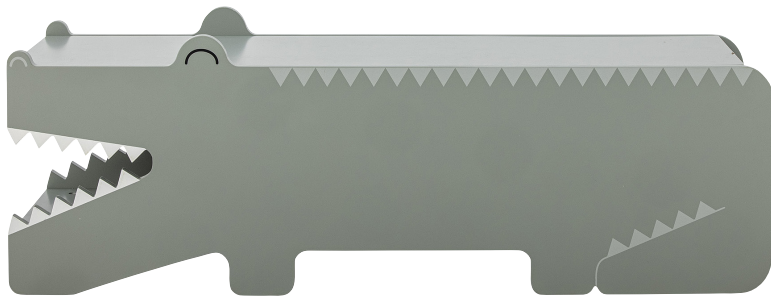

We already know the five words defining Bloomington MINI: **NORDIC, PLAYFUL, COZY, AESTHETIC & TIMELESS**. Come along as we get to the heart of why the words are so important to all Bloomington MINI designs as we welcome you into our universe.

Bloomington MINI is designed for children and their homes – we look forward to sharing it with you.

Simplicity in shapes and colors characterizes **NORDIC** design. Bloomingville MINI is a Nordic brand, but by adding a playful and cozy expression to our cute designs, we fulfill the essence of Bloomingville MINI: a playful approach merging the Nordic with the cozy.

Levi Tableware Set

Arnie Bench

Space Mobile

Roam Hanging
Flowerpot

Being **PLAYFUL** is the essence of childhood: it's the laughter during a game, the imagination that turns a blanket into a fortress, and the curiosity that makes every day an adventure. The Bloomingville MINI universe is full of cute characters and delightful details that spark joy and imagination every day.