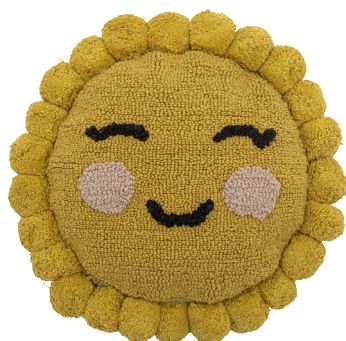

Vigge Cushion
Cotton, Ø30 cm