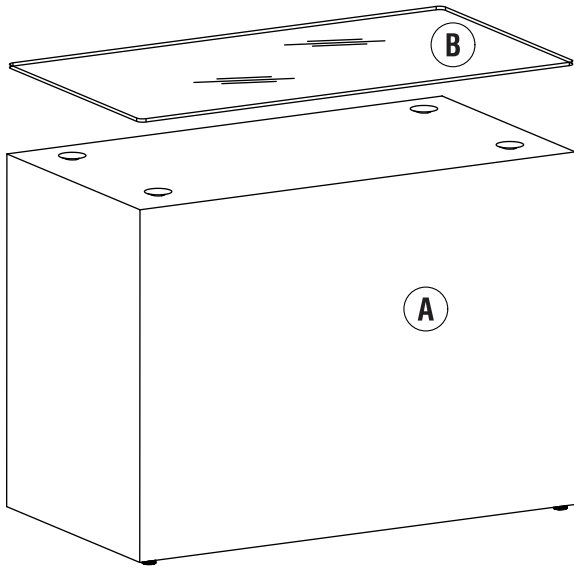

CYPERN 5 PCS LOUNGE SET

TOTAL MATERIAL LIST, FURNITURE PARTS

A/x1	B/x1	C/x2
		
D/x2	E/x2	F/x2
		
G/x2		
		

1/x4

1

4

5

6