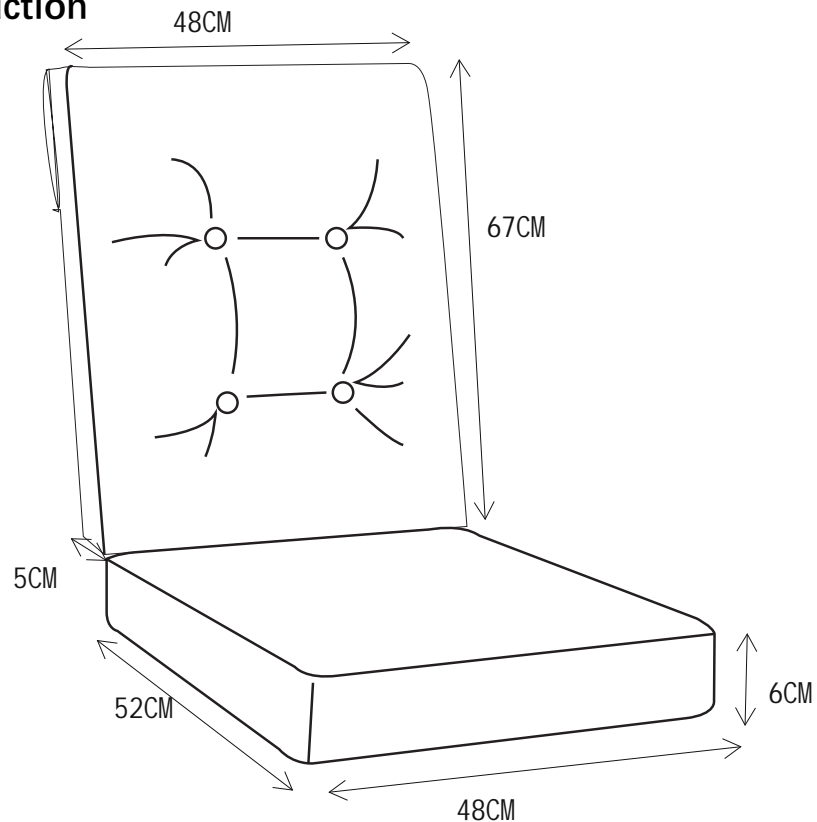

Mass production

Fyld: 100% Polyether (skum)
Füllung: 100% Polyether (Schaum)
Filling: 100% Polyether (foam)
Pyntepudebetræk: 100% Polyester
Kissenbezug: 100% Polyester
Cushion cover: 100% Polyester

ITEM NO:

49205

PRODUCT NAME

ONE-PIECE CUSHION

DIMENSIONS:

(FINISHED SIZE)

SEE DETAILED PICTURE

FABRIC:

230G/M2 POLYESTER

FILLING:

5CM FOAM

ACCESSORIES:

1)NON WASHING LABEL

2)ZIPPER