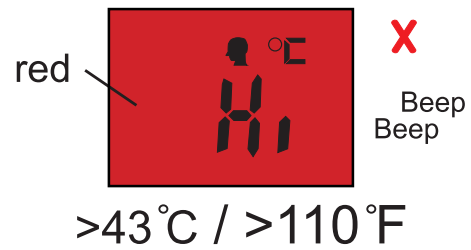

Specifications

Model	Infrared thermometer BC38 / A200
Measurement range	Human body mode: 32.0~42.9°C or 89.6~109.22°F Object mode: 0~99.9°C or 32.0~211.8°F
Minimum scale	0.1°C/°F
Accuracy	32.0~35.9°C ±0.3°C / 36.0~39.0°C ±0.2°C / 39.1~42.9°C ±0.3°C
Air pressure	86~106Kpa
Tones	Power on and ready for working: a short beep
	Body measurement finished: 1 long beep tone when lower than 37.8°C or 100°F 6 short beeps when equal or higher than 37.8°C or 100°F
	System failure: 2 short beeps
Memory	25 in memory mode
Indicator Light	Green light for working
	Green light for body temperature lower than 37.8°C or 100°F Red light for body temperature equal or higher than 37.8°C or 100°F
Operating temperature	Temperature: 10.0~40.0°C or 50.0~104.0°F Humidity: 15~95% RH
Storage environment	Temperature: -25~55°C or -13~131.0°F Humidity: 15~95% RH
Auto shut/off	About 30 seconds after no using
Battery	2x1,5V AAA Alkaline battery
Size	168x54x44 mm
Weight	73g (exclude the battery)

CE 0123

Imported by: Hesdo bv.
Aziëlaan 12, 5232BA
's-Hertogenbosch
The Netherlands

Alecto®

Infrared Thermometer BC38

4 Body mode 

* Low-grade fever: 37.8 - 38.4°C. Fever: 38.5°C or higher

5 Object mode 

6 Auto off