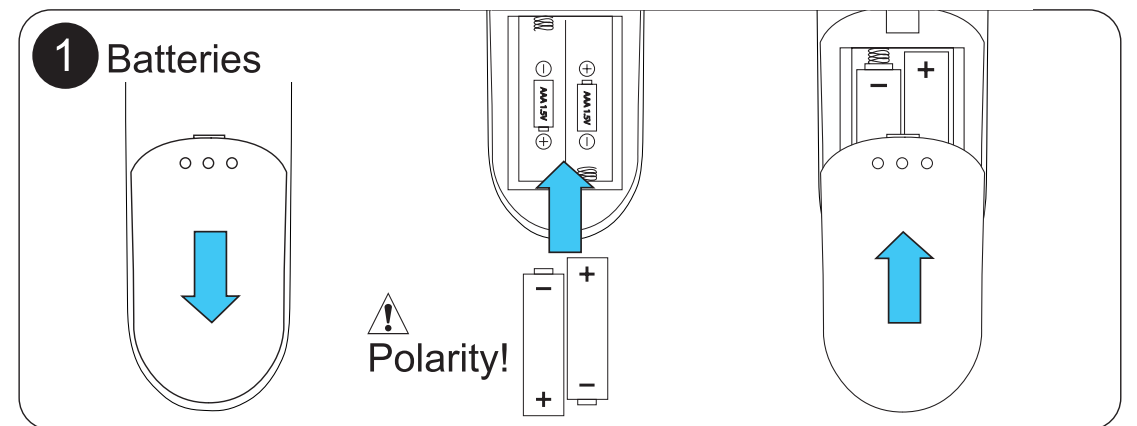

Specifications

Model	Infrared thermometer BC38 / A200
Measurement range	Human body mode: 32.0~42.9°C or 89.6~109.22°F Object mode: 0~99.9°C or 32.0~211.8°F
Minimum scale	0.1°C/°F
Accuracy	32.0~35.9°C ±0.3°C / 36.0~39.0°C ±0.2°C / 39.1~42.9°C ±0.3°C
Air pressure	86~106Kpa
Tones	Power on and ready for working: a short beep
	Body measurement finished: 1 long beep tone when lower than 37.8°C or 100°F 6 short beeps when equal or higher than 37.8°C or 100°F
	System failure: 2 short beeps
Memory	25 in memory mode
Indicator Light	Green light for working
	Green light for body temperature lower than 37.8°C or 100°F Red light for body temperature equal or higher than 37.8°C or 100°F
Operating temperature	Temperature: 10.0~40.0°C or 50.0~104.0°F Humidity: 15~95% RH
Storage environment	Temperature: -25~55°C or -13~131.0°F Humidity: 15~95% RH
Auto shut/off	About 30 seconds after no using
Battery	2x1,5V AAA Alkaline battery
Size	168x54x44 mm
Weight	73g (exclude the battery)

CE 0123

Imported by: Hesdo bv.
Aziëlaan 12, 5232BA
's-Hertogenbosch
The Netherlands

Alecto®

Infrared Thermometer BC38

4 Body mode 

* Low-grade fever: 37.8 - 38.4°C. Fever: 38.5°C or higher

5 Object mode 

6 Auto off