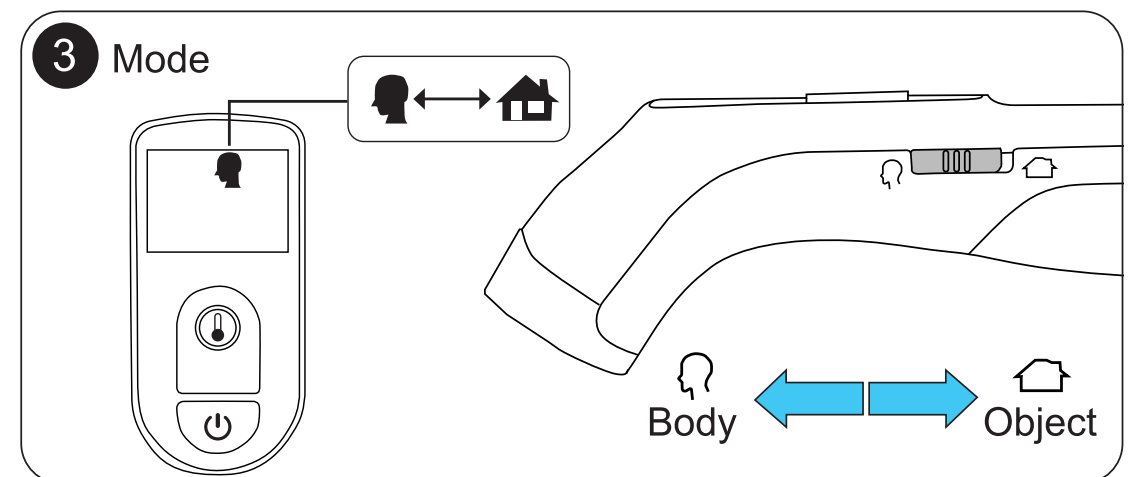

Specifications

Model	Infrared thermometer BC38 / A200
Measurement range	Human body mode: 32.0~42.9°C or 89.6~109.22°F Object mode: 0~99.9°C or 32.0~211.8°F
Minimum scale	0.1°C/°F
Accuracy	32.0~35.9°C ±0.3°C / 36.0~39.0°C ±0.2°C / 39.1~42.9°C ±0.3°C
Air pressure	86~106Kpa
Tones	Power on and ready for working: a short beep
	Body measurement finished: 1 long beep tone when lower than 37.8°C or 100°F 6 short beeps when equal or higher than 37.8°C or 100°F
	System failure: 2 short beeps
Memory	25 in memory mode
Indicator Light	Green light for working
	Green light for body temperature lower than 37.8°C or 100°F Red light for body temperature equal or higher than 37.8°C or 100°F
Operating temperature	Temperature: 10.0~40.0°C or 50.0~104.0°F Humidity: 15~95% RH
Storage environment	Temperature: -25~55°C or -13~131.0°F Humidity: 15~95% RH
Auto shut/off	About 30 seconds after no using
Battery	2x1,5V AAA Alkaline battery
Size	168x54x44 mm
Weight	73g (exclude the battery)

CE 0123

Imported by: Hesdo bv.
Aziëlaan 12, 5232BA
's-Hertogenbosch
The Netherlands

Alecto®

Infrared Thermometer BC38

4 Body mode 

* Low-grade fever: 37.8 - 38.4°C. Fever: 38.5°C or higher

5 Object mode 

6 Auto off