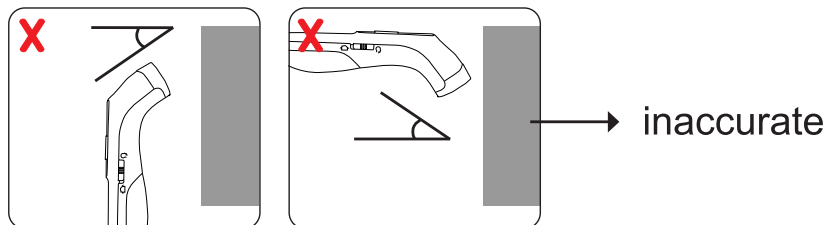

CE 0123

Imported by: Hesdo bv.
Aziëlaan 12, 5232BA
's-Hertogenbosch
The Netherlands

Alecto®

Infrared Thermometer BC38

4 Body mode 

* Low-grade fever: 37.8 - 38.4°C. Fever: 38.5°C or higher

5 Object mode 

6 Auto off