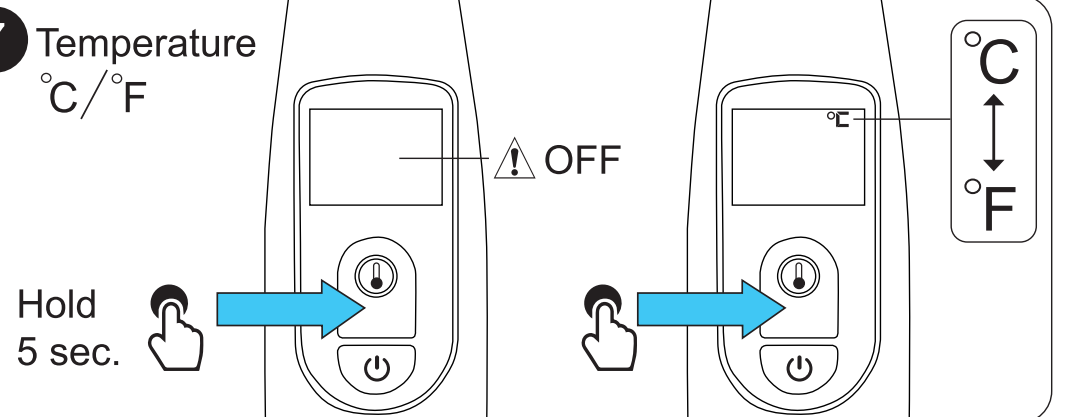

7 Temperature °C/°F