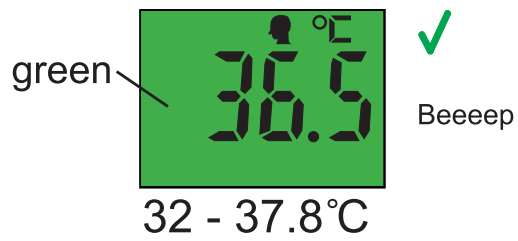

Specifications

Model	Infrared thermometer BC38 / A200
Measurement range	Human body mode: 32.0~42.9°C or 89.6~109.22°F Object mode: 0~99.9°C or 32.0~211.8°F
Minimum scale	0.1°C/°F
Accuracy	32.0~35.9°C ±0.3°C / 36.0~39.0°C ±0.2°C / 39.1~42.9°C ±0.3°C
Air pressure	86~106Kpa
Tones	Power on and ready for working: a short beep
	Body measurement finished: 1 long beep tone when lower than 37.8°C or 100°F 6 short beeps when equal or higher than 37.8°C or 100°F
	System failure: 2 short beeps
Memory	25 in memory mode
Indicator Light	Green light for working
	Green light for body temperature lower than 37.8°C or 100°F Red light for body temperature equal or higher than 37.8°C or 100°F
Operating temperature	Temperature: 10.0~40.0°C or 50.0~104.0°F Humidity: 15~95% RH
Storage environment	Temperature: -25~55°C or -13~131.0°F Humidity: 15~95% RH
Auto shut/off	About 30 seconds after no using
Battery	2x1,5V AAA Alkaline battery
Size	168x54x44 mm
Weight	73g (exclude the battery)

CE 0123

Imported by: Hesdo bv.
Aziëlaan 12, 5232BA
's-Hertogenbosch
The Netherlands

Alecto®

Infrared Thermometer BC38

4 Body mode 

* Low-grade fever: 37.8 - 38.4°C. Fever: 38.5°C or higher

5 Object mode 

6 Auto off