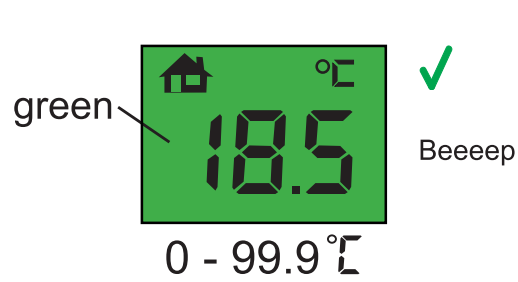

Specifications

Model	Infrared thermometer BC38 / A200
Measurement range	Human body mode: 32.0~42.9°C or 89.6~109.22°F Object mode: 0~99.9°C or 32.0~211.8°F
Minimum scale	0.1°C/°F
Accuracy	32.0~35.9°C ±0.3°C / 36.0~39.0°C ±0.2°C / 39.1~42.9°C ±0.3°C
Air pressure	86~106Kpa
Tones	Power on and ready for working: a short beep
	Body measurement finished: 1 long beep tone when lower than 37.8°C or 100°F 6 short beeps when equal or higher than 37.8°C or 100°F
	System failure: 2 short beeps
Memory	25 in memory mode
Indicator Light	Green light for working
	Green light for body temperature lower than 37.8°C or 100°F Red light for body temperature equal or higher than 37.8°C or 100°F
Operating temperature	Temperature: 10.0~40.0°C or 50.0~104.0°F Humidity: 15~95% RH
Storage environment	Temperature: -25~55°C or -13~131.0°F Humidity: 15~95% RH
Auto shut/off	About 30 seconds after no using
Battery	2x1,5V AAA Alkaline battery
Size	168x54x44 mm
Weight	73g (exclude the battery)

CE 0123

Imported by: Hesdo bv.
Aziëlaan 12, 5232BA
's-Hertogenbosch
The Netherlands

Alecto®

Infrared Thermometer BC38

4 Body mode 

* Low-grade fever: 37.8 - 38.4°C. Fever: 38.5°C or higher

5 Object mode 

6 Auto off