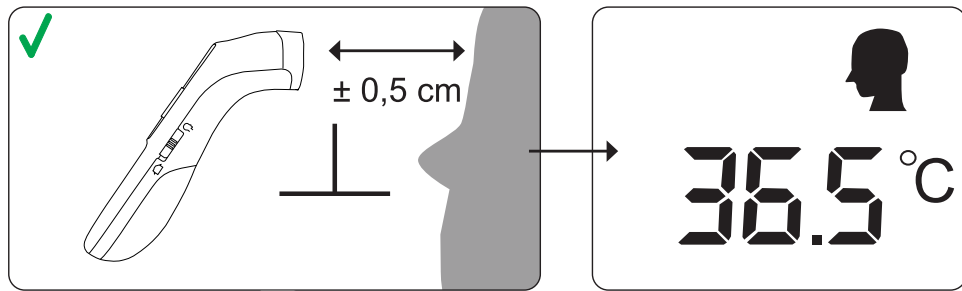

Specifications

Model	Infrared thermometer BC38 / A200
Measurement range	Human body mode: 32.0~42.9°C or 89.6~109.22°F Object mode: 0~99.9°C or 32.0~211.8°F
Minimum scale	0.1°C/°F
Accuracy	32.0~35.9°C ±0.3°C / 36.0~39.0°C ±0.2°C / 39.1~42.9°C ±0.3°C
Air pressure	86~106Kpa
Tones	Power on and ready for working: a short beep
	Body measurement finished: 1 long beep tone when lower than 37.8°C or 100°F 6 short beeps when equal or higher than 37.8°C or 100°F
	System failure: 2 short beeps
Memory	25 in memory mode
Indicator Light	Green light for working
	Green light for body temperature lower than 37.8°C or 100°F Red light for body temperature equal or higher than 37.8°C or 100°F
Operating temperature	Temperature: 10.0~40.0°C or 50.0~104.0°F Humidity: 15~95% RH
Storage environment	Temperature: -25~55°C or -13~131.0°F Humidity: 15~95% RH
Auto shut/off	About 30 seconds after no using
Battery	2x1,5V AAA Alkaline battery
Size	168x54x44 mm
Weight	73g (exclude the battery)

CE 0123

Imported by: Hesdo bv.
Aziëlaan 12, 5232BA
's-Hertogenbosch
The Netherlands

Alecto®

Infrared Thermometer BC38

4 Body mode 

* Low-grade fever: 37.8 - 38.4°C. Fever: 38.5°C or higher

5 Object mode 

6 Auto off