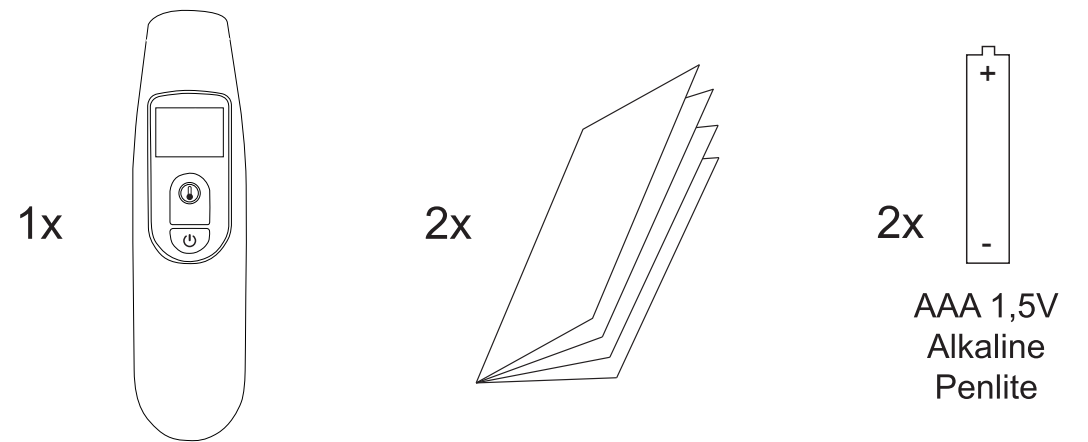

Specifications

Model	Infrared thermometer BC38 / A200
Measurement range	Human body mode: 32.0~42.9°C or 89.6~109.22°F Object mode: 0~99.9°C or 32.0~211.8°F
Minimum scale	0.1°C/°F
Accuracy	32.0~35.9°C ±0.3°C / 36.0~39.0°C ±0.2°C / 39.1~42.9°C ±0.3°C
Air pressure	86~106Kpa
Tones	Power on and ready for working: a short beep
	Body measurement finished: 1 long beep tone when lower than 37.8°C or 100°F 6 short beeps when equal or higher than 37.8°C or 100°F
	System failure: 2 short beeps
Memory	25 in memory mode
Indicator Light	Green light for working
	Green light for body temperature lower than 37.8°C or 100°F Red light for body temperature equal or higher than 37.8°C or 100°F
Operating temperature	Temperature: 10.0~40.0°C or 50.0~104.0°F Humidity: 15~95% RH
Storage environment	Temperature: -25~55°C or -13~131.0°F Humidity: 15~95% RH
Auto shut/off	About 30 seconds after no using
Battery	2x1,5V AAA Alkaline battery
Size	168x54x44 mm
Weight	73g (exclude the battery)

CE 0123

Imported by: Hesdo bv.
Aziëlaan 12, 5232BA
's-Hertogenbosch
The Netherlands

Alecto®

Infrared Thermometer BC38

4 Body mode 

* Low-grade fever: 37.8 - 38.4°C. Fever: 38.5°C or higher

5 Object mode 

6 Auto off