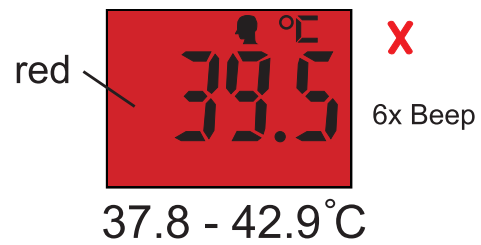

Specifications

Model	Infrared thermometer BC38 / A200
Measurement range	Human body mode: 32.0~42.9°C or 89.6~109.22°F Object mode: 0~99.9°C or 32.0~211.8°F
Minimum scale	0.1°C/°F
Accuracy	32.0~35.9°C ±0.3°C / 36.0~39.0°C ±0.2°C / 39.1~42.9°C ±0.3°C
Air pressure	86~106Kpa
Tones	Power on and ready for working: a short beep
	Body measurement finished: 1 long beep tone when lower than 37.8°C or 100°F 6 short beeps when equal or higher than 37.8°C or 100°F
	System failure: 2 short beeps
Memory	25 in memory mode
Indicator Light	Green light for working
	Green light for body temperature lower than 37.8°C or 100°F Red light for body temperature equal or higher than 37.8°C or 100°F
Operating temperature	Temperature: 10.0~40.0°C or 50.0~104.0°F Humidity: 15~95% RH
Storage environment	Temperature: -25~55°C or -13~131.0°F Humidity: 15~95% RH
Auto shut/off	About 30 seconds after no using
Battery	2x1,5V AAA Alkaline battery
Size	168x54x44 mm
Weight	73g (exclude the battery)

CE 0123

Imported by: Hesdo bv.
Aziëlaan 12, 5232BA
's-Hertogenbosch
The Netherlands

Alecto®

Infrared Thermometer BC38

4 Body mode 

* Low-grade fever: 37.8 - 38.4°C. Fever: 38.5°C or higher

5 Object mode 

6 Auto off