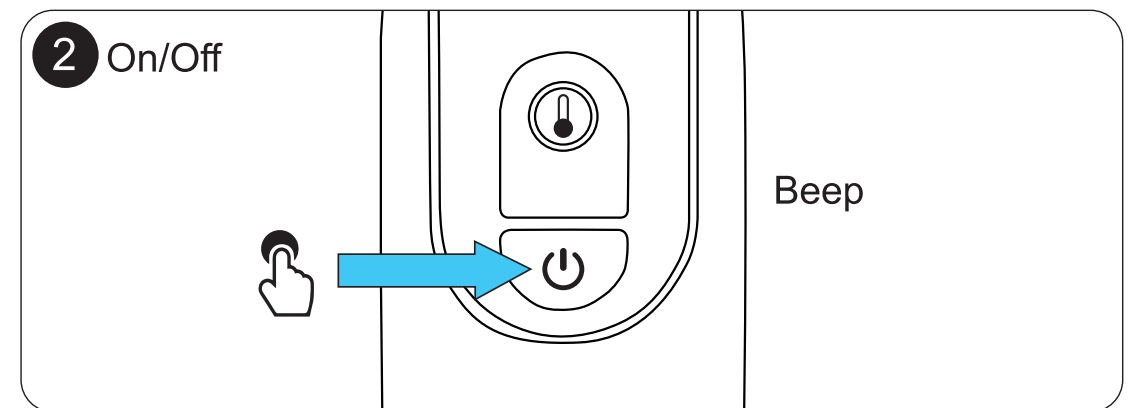

CE 0123

Imported by: Hesdo bv.
Aziëlaan 12, 5232BA
's-Hertogenbosch
The Netherlands

Alecto®

Infrared Thermometer BC38

4 Body mode 

* Low-grade fever: 37.8 - 38.4°C. Fever: 38.5°C or higher

5 Object mode 

6 Auto off