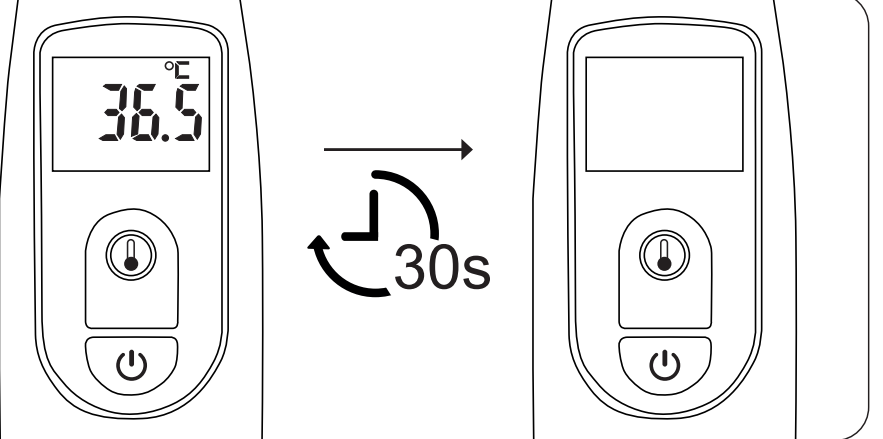

Specifications

Model	Infrared thermometer BC38 / A200
Measurement range	Human body mode: 32.0~42.9°C or 89.6~109.22°F Object mode: 0~99.9°C or 32.0~211.8°F
Minimum scale	0.1°C/°F
Accuracy	32.0~35.9°C ±0.3°C / 36.0~39.0°C ±0.2°C / 39.1~42.9°C ±0.3°C
Air pressure	86~106Kpa
Tones	Power on and ready for working: a short beep
	Body measurement finished: 1 long beep tone when lower than 37.8°C or 100°F 6 short beeps when equal or higher than 37.8°C or 100°F
	System failure: 2 short beeps
Memory	25 in memory mode
Indicator Light	Green light for working
	Green light for body temperature lower than 37.8°C or 100°F Red light for body temperature equal or higher than 37.8°C or 100°F
Operating temperature	Temperature: 10.0~40.0°C or 50.0~104.0°F Humidity: 15~95% RH
Storage environment	Temperature: -25~55°C or -13~131.0°F Humidity: 15~95% RH
Auto shut/off	About 30 seconds after no using
Battery	2x1,5V AAA Alkaline battery
Size	168x54x44 mm
Weight	73g (exclude the battery)

CE 0123

Imported by: Hesdo bv.
Aziëlaan 12, 5232BA
's-Hertogenbosch
The Netherlands

Alecto®

Infrared Thermometer BC38

4 Body mode 

* Low-grade fever: 37.8 - 38.4°C. Fever: 38.5°C or higher

5 Object mode 

6 Auto off