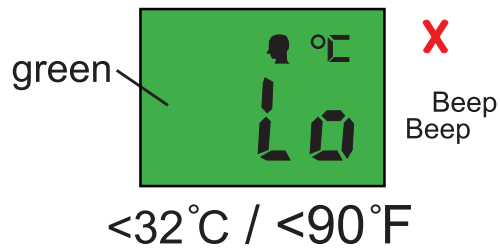

Specifications

Model	Infrared thermometer BC38 / A200
Measurement range	Human body mode: 32.0~42.9°C or 89.6~109.22°F Object mode: 0~99.9°C or 32.0~211.8°F
Minimum scale	0.1°C/°F
Accuracy	32.0~35.9°C ±0.3°C / 36.0~39.0°C ±0.2°C / 39.1~42.9°C ±0.3°C
Air pressure	86~106Kpa
Tones	Power on and ready for working: a short beep
	Body measurement finished: 1 long beep tone when lower than 37.8°C or 100°F 6 short beeps when equal or higher than 37.8°C or 100°F
	System failure: 2 short beeps
Memory	25 in memory mode
Indicator Light	Green light for working
	Green light for body temperature lower than 37.8°C or 100°F Red light for body temperature equal or higher than 37.8°C or 100°F
Operating temperature	Temperature: 10.0~40.0°C or 50.0~104.0°F Humidity: 15~95% RH
Storage environment	Temperature: -25~55°C or -13~131.0°F Humidity: 15~95% RH
Auto shut/off	About 30 seconds after no using
Battery	2x1,5V AAA Alkaline battery
Size	168x54x44 mm
Weight	73g (exclude the battery)

CE 0123

Imported by: Hesdo bv.
Aziëlaan 12, 5232BA
's-Hertogenbosch
The Netherlands

Alecto®

Infrared Thermometer BC38

4 Body mode 

* Low-grade fever: 37.8 - 38.4°C. Fever: 38.5°C or higher

5 Object mode 

6 Auto off