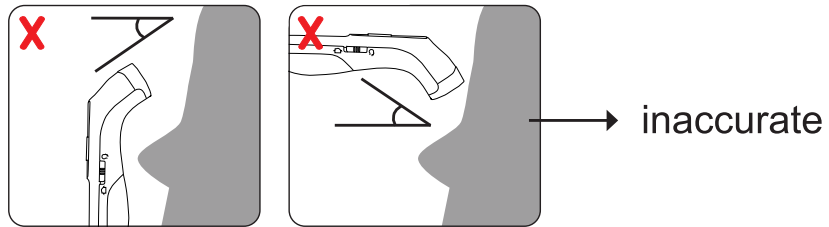

CE 0123

Imported by: Hesdo bv.
Aziëlaan 12, 5232BA
's-Hertogenbosch
The Netherlands

Alecto®

Infrared Thermometer BC38

4 Body mode 

* Low-grade fever: 37.8 - 38.4°C. Fever: 38.5°C or higher

5 Object mode 

6 Auto off