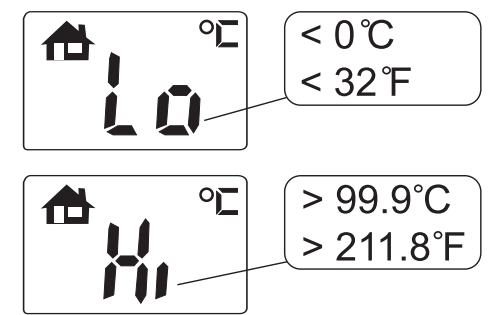

Specifications

Model	Infrared thermometer BC38 / A200
Measurement range	Human body mode: 32.0~42.9°C or 89.6~109.22°F Object mode: 0~99.9°C or 32.0~211.8°F
Minimum scale	0.1°C/°F
Accuracy	32.0~35.9°C ±0.3°C / 36.0~39.0°C ±0.2°C / 39.1~42.9°C ±0.3°C
Air pressure	86~106Kpa
Tones	Power on and ready for working: a short beep
	Body measurement finished: 1 long beep tone when lower than 37.8°C or 100°F 6 short beeps when equal or higher than 37.8°C or 100°F
	System failure: 2 short beeps
Memory	25 in memory mode
Indicator Light	Green light for working
	Green light for body temperature lower than 37.8°C or 100°F Red light for body temperature equal or higher than 37.8°C or 100°F
Operating temperature	Temperature: 10.0~40.0°C or 50.0~104.0°F Humidity: 15~95% RH
Storage environment	Temperature: -25~55°C or -13~131.0°F Humidity: 15~95% RH
Auto shut/off	About 30 seconds after no using
Battery	2x1,5V AAA Alkaline battery
Size	168x54x44 mm
Weight	73g (exclude the battery)

CE 0123

Imported by: Hesdo bv.
Aziëlaan 12, 5232BA
's-Hertogenbosch
The Netherlands

Alecto®

Infrared Thermometer BC38

4 Body mode 

* Low-grade fever: 37.8 - 38.4°C. Fever: 38.5°C or higher

5 Object mode 

6 Auto off