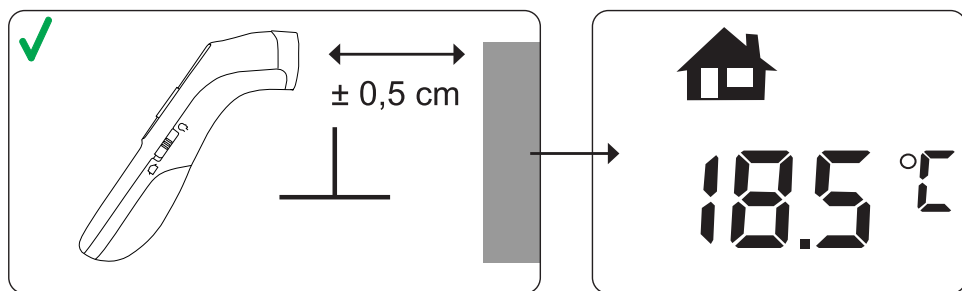

Specifications

Model	Infrared thermometer BC38 / A200
Measurement range	Human body mode: 32.0~42.9°C or 89.6~109.22°F Object mode: 0~99.9°C or 32.0~211.8°F
Minimum scale	0.1°C/°F
Accuracy	32.0~35.9°C ±0.3°C / 36.0~39.0°C ±0.2°C / 39.1~42.9°C ±0.3°C
Air pressure	86~106Kpa
Tones	Power on and ready for working: a short beep
	Body measurement finished: 1 long beep tone when lower than 37.8°C or 100°F 6 short beeps when equal or higher than 37.8°C or 100°F
	System failure: 2 short beeps
Memory	25 in memory mode
Indicator Light	Green light for working
	Green light for body temperature lower than 37.8°C or 100°F Red light for body temperature equal or higher than 37.8°C or 100°F
Operating temperature	Temperature: 10.0~40.0°C or 50.0~104.0°F Humidity: 15~95% RH
Storage environment	Temperature: -25~55°C or -13~131.0°F Humidity: 15~95% RH
Auto shut/off	About 30 seconds after no using
Battery	2x1,5V AAA Alkaline battery
Size	168x54x44 mm
Weight	73g (exclude the battery)

CE 0123

Imported by: Hesdo bv.
Aziëlaan 12, 5232BA
's-Hertogenbosch
The Netherlands

Alecto®

Infrared Thermometer BC38

4 Body mode 

* Low-grade fever: 37.8 - 38.4°C. Fever: 38.5°C or higher

5 Object mode 

6 Auto off