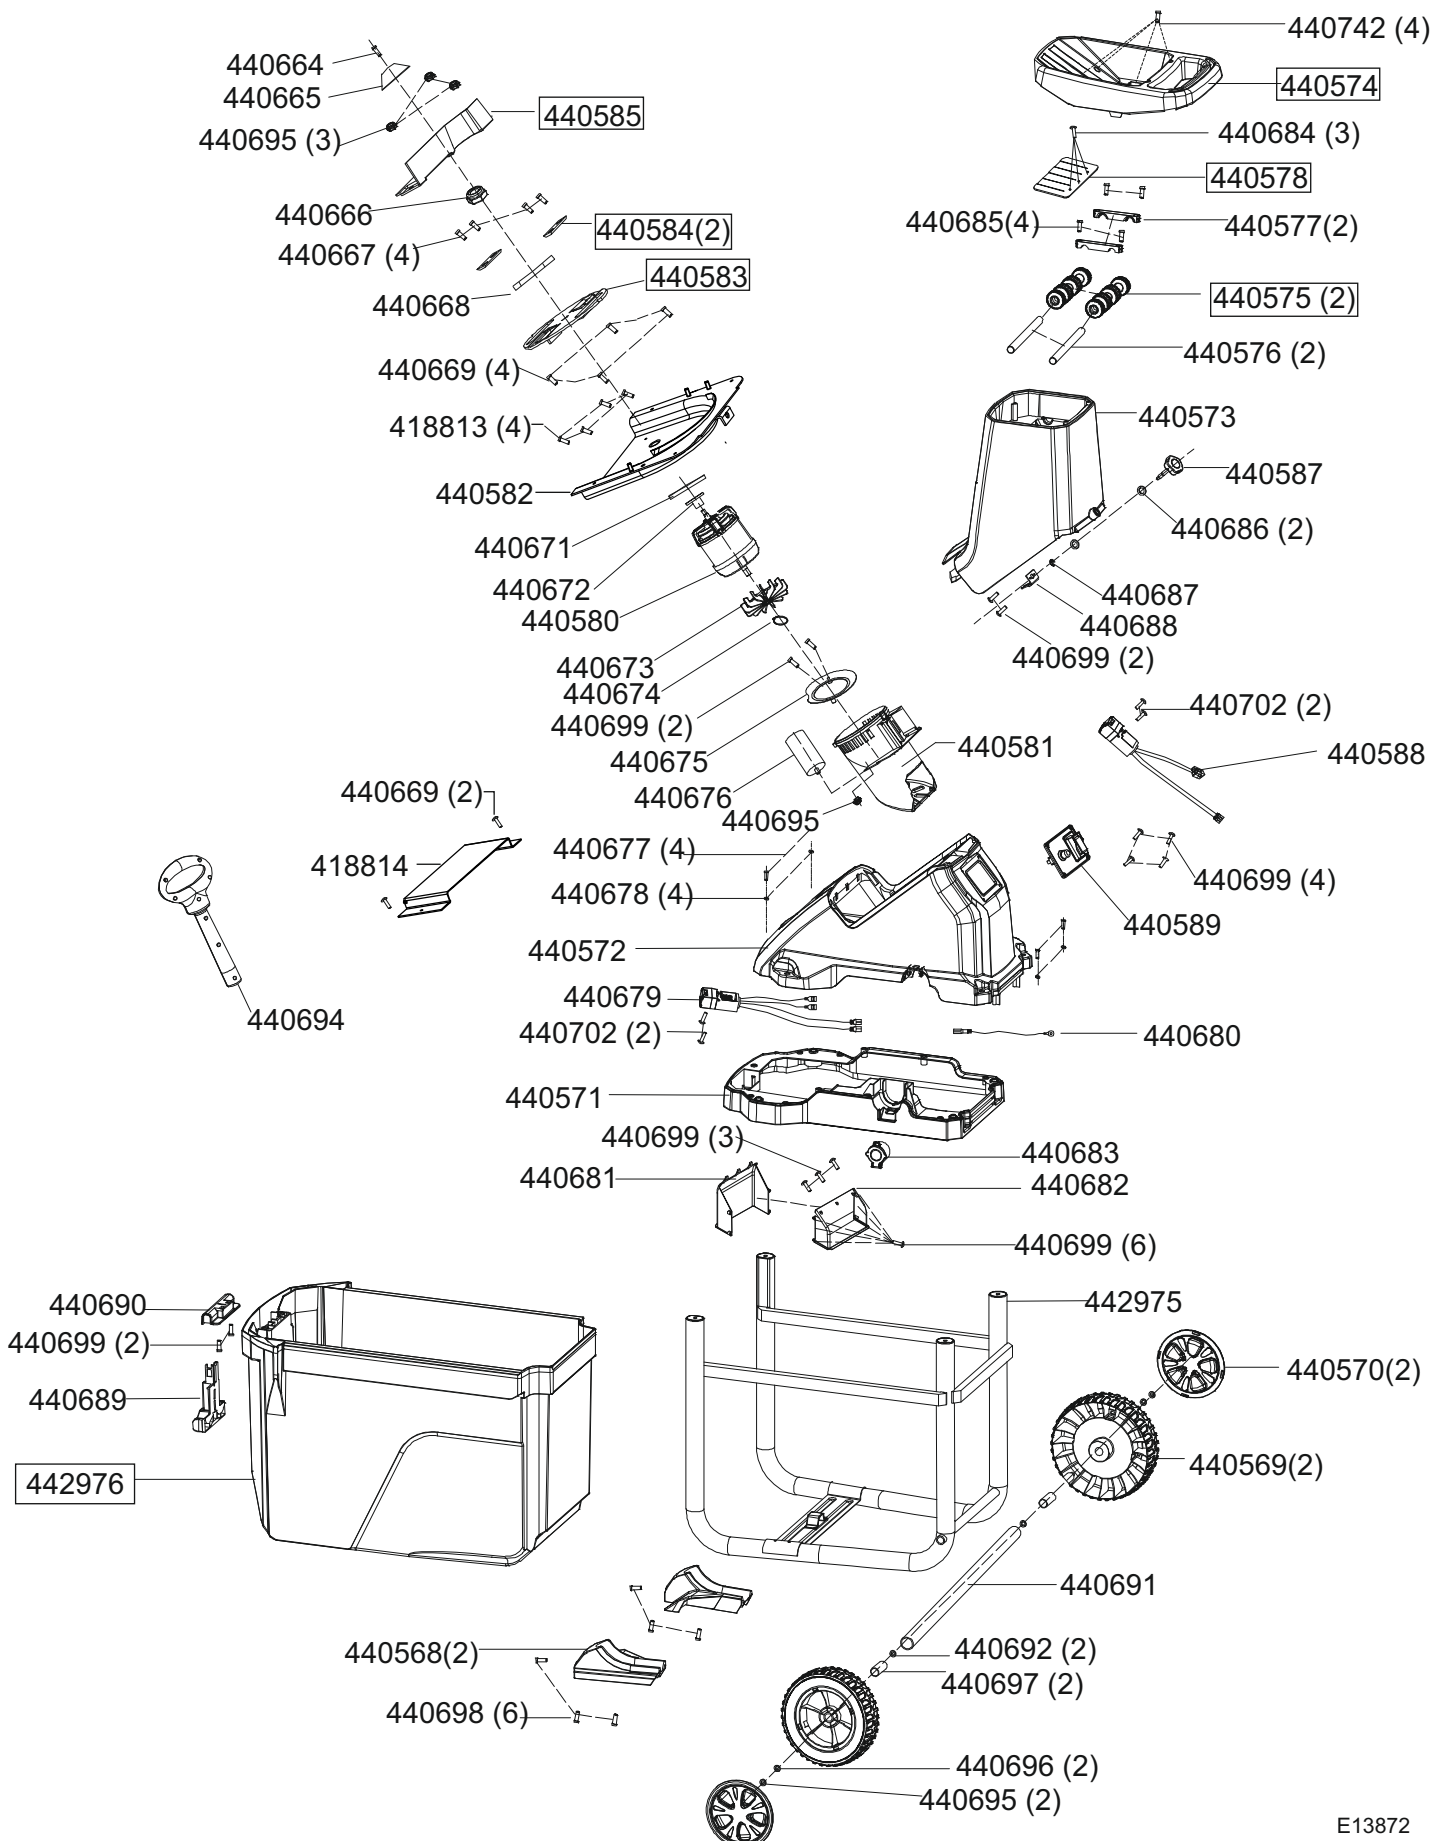

MH 2810 Easy Crush

Art.Nr. 113872

E13872

a	b	c	d	e	f
---	---	---	---	---	---