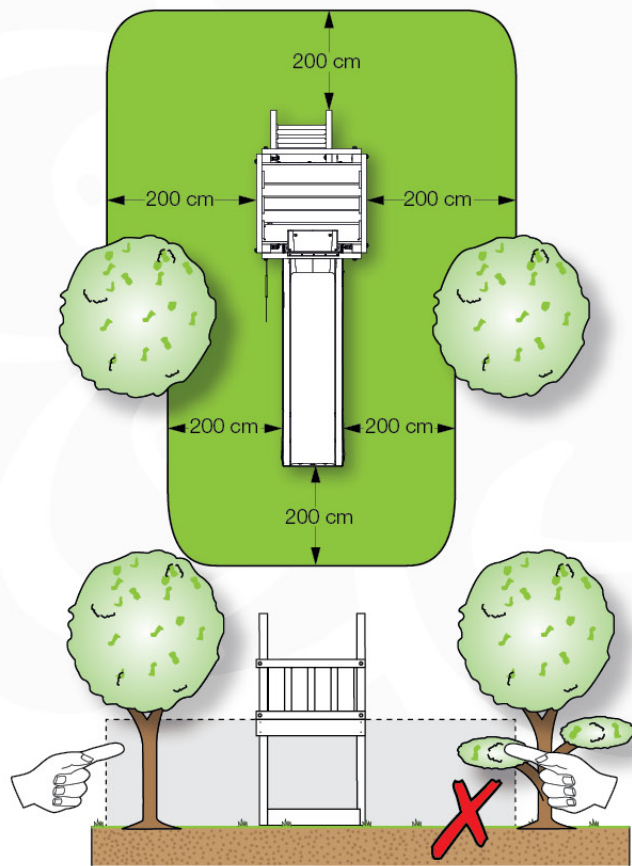

05 Safe Playground Planning

05-1

05-2

05-3

05-4

05-5