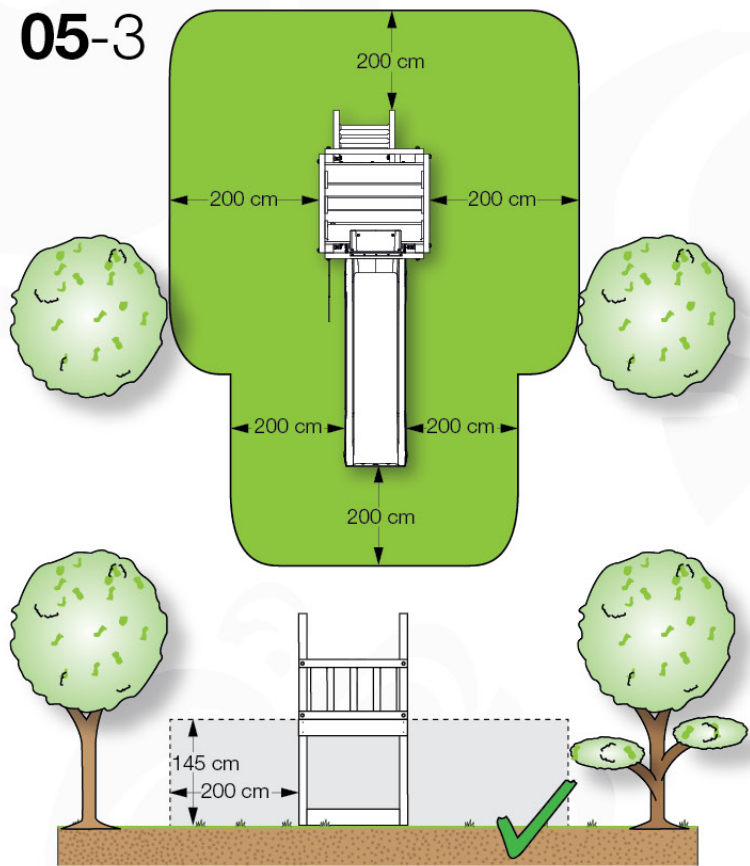

05 Safe Playground Planning

05-1

05-2

05-3

05-4

05-5