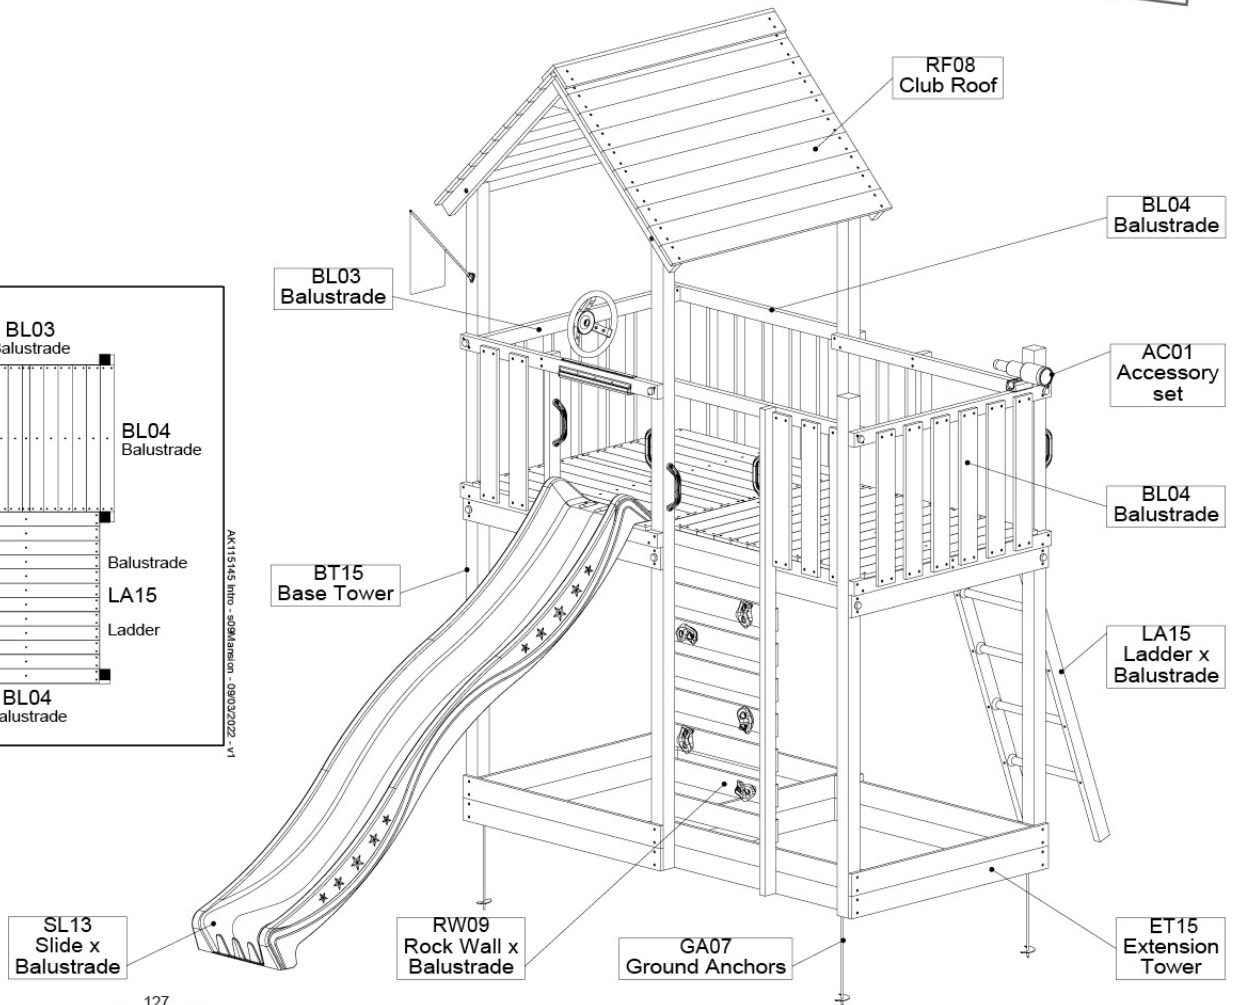

Assembly

Instructions

Jungle Mansion 2.1

801_009

AK115145 mto - s09/mto - 09032022-1*

Jungle Gym

BACKYARD PLAYGROUNDS

since 1988