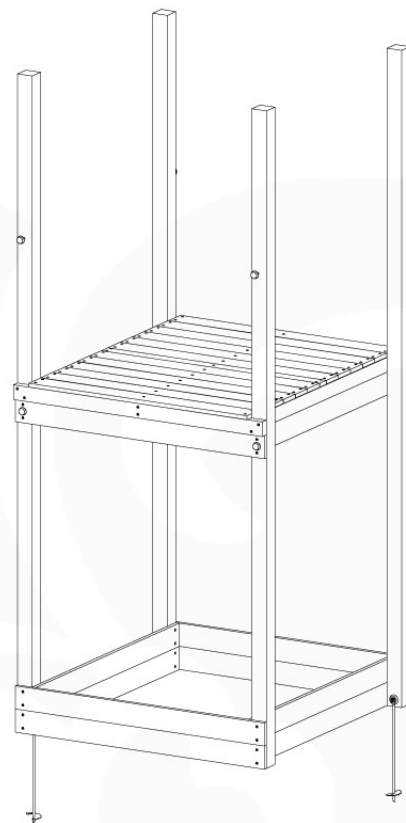

06 Playground Foundation

FD07

07 Base Tower

BT15

	PartNo	PartName	QTY.
Hardware Pack	001_406	Stealth Screw 8x45	6
	001_417	Stealth Screw 8x80	4
	002_220	Gap Point Screw T25 - 5x45	118
	002_223	Gap Point Screw T25 - 5x80	20
	022_31x	bpc-base version 3	8
	022_84x	bpc cover	8
Other	007_001	Ground-anchor	2
Timber	A270	Post 70x70 L2700	4
	C114	Beam 1140 mm	5
	D100	Board 1000 mm	14
	D114	Board 1140 mm	12

Base Tower NL - P09 - BT15 - 15-10-2021 - v2.1

07-1

Base Tower NL - P17 - BT15 - 15-10-2021 - v2.1

A = B

07-2

07-3

07-4

08 Extended Tower

ET15

	PartNo	PartName	QTY.
Hardware pack	001_406	Stealth Screw 8x45	4
	001_417	Stealth Screw 8x80	2
	002_220	Gap Point Screw T25 - 5x45	106
	002_223	Gap Point Screw T25 - 5x80	16
Other	007_001	Ground-anchor	2
	022_31x	bpc-base version 3	4
	022_84x	bpc cover	4
Timber	A220	Post 70x70 L2200	2
	C114	Beam 1140 mm	4
	D100	Board 1000 mm	14
	D114	Board 1140 mm	9