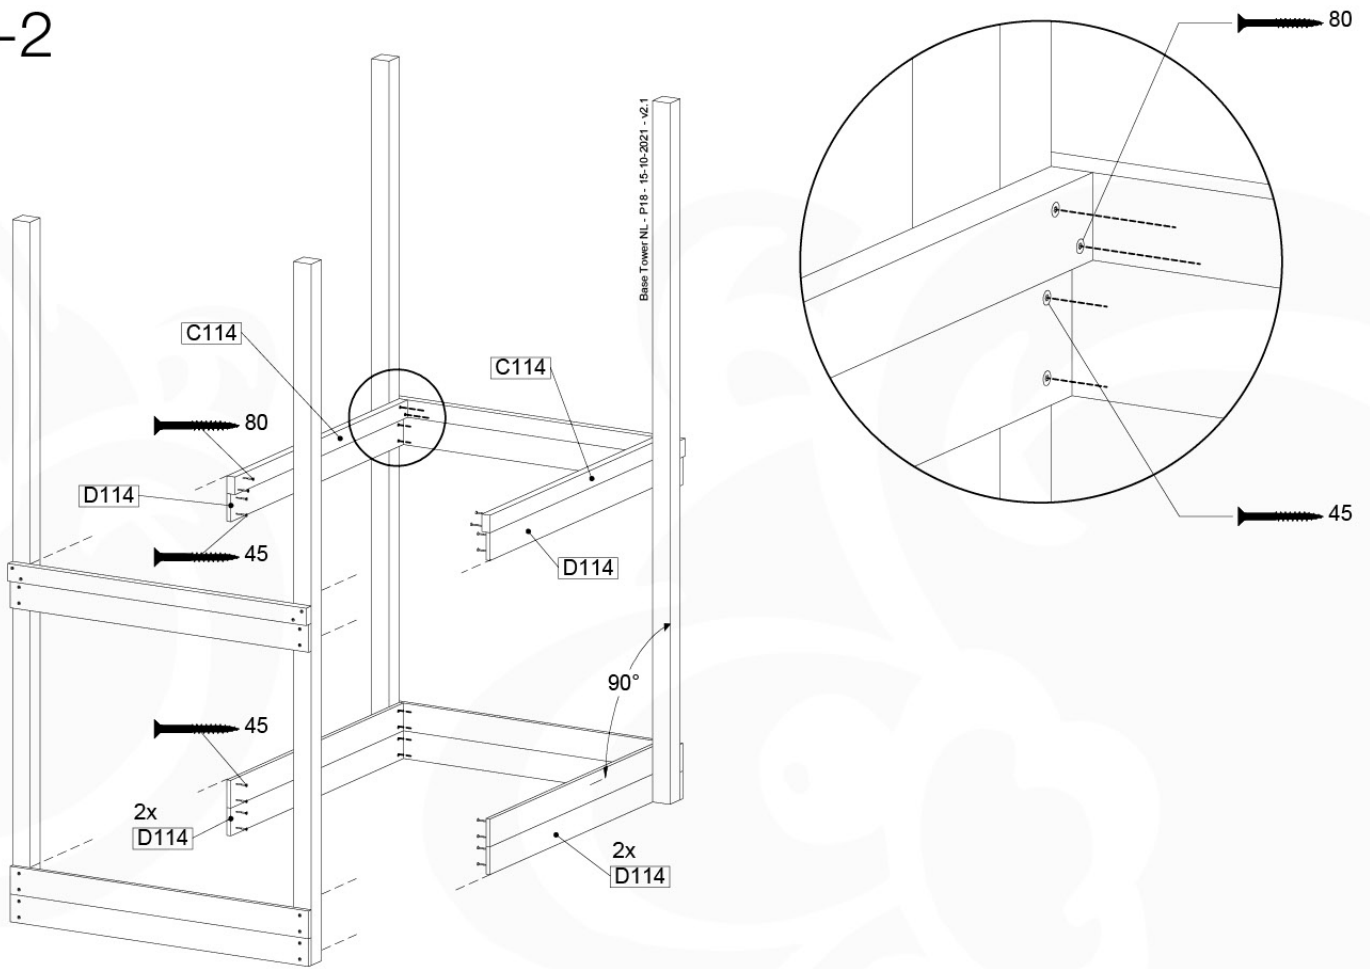

06 Playground Foundation

FD07

07 Base Tower

BT15

	PartNo	PartName	QTY.
Hardware Pack	001_406	Stealth Screw 8x45	6
	001_417	Stealth Screw 8x80	4
	002_220	Gap Point Screw T25 - 5x45	118
	002_223	Gap Point Screw T25 - 5x80	20
	022_31x	bpc-base version 3	8
	022_84x	bpc cover	8
Other	007_001	Ground-anchor	2
Timber	A270	Post 70x70 L2700	4
	C114	Beam 1140 mm	5
	D100	Board 1000 mm	14
	D114	Board 1140 mm	12

Base Tower NL - P09 - BT15 - 15-10-2021 - v2.1

07-1

Base Tower NL - P17 - BT15 - 15-10-2021 - v2.1

A = B

07-2

07-3

07-4

08 Extended Tower

ET15

	PartNo	PartName	QTY.
Hardware pack	001_406	Stealth Screw 8x45	4
	001_417	Stealth Screw 8x80	2
	002_220	Gap Point Screw T25 - 5x45	106
	002_223	Gap Point Screw T25 - 5x80	16
Other	007_001	Ground-anchor	2
	022_31x	bpc-base version 3	4
	022_84x	bpc cover	4
Timber	A220	Post 70x70 L2200	2
	C114	Beam 1140 mm	4
	D100	Board 1000 mm	14
	D114	Board 1140 mm	9