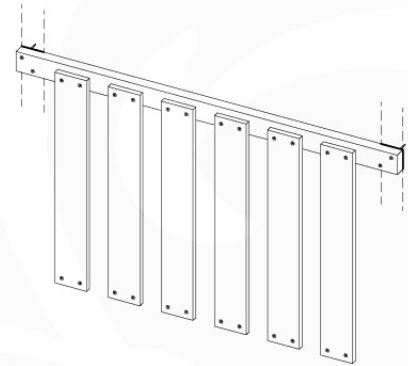

BL03

	PartNo	PartName	QTY.
Hardware Pack	002_220	Gap Point Screw T25 - 5x45	24
	002_223	Gap Point Screw T25 - 5x80	4
Timber	C114	Beam 1140 mm	1
	D65	Board 650 mm	6

Balustrade 120 - P04 U - 8-10-2021 - v1.1

09-1

10 Balustrade (2x)

BL04

	PartNo	PartName	QTY.
Hardware Pack	002_220	Gap Point Screw T25 - 5x45	24
	002_223	Gap Point Screw T25 - 5x80	4
Timber	C114	Beam 1140 mm	1
	D65	Board 650 mm	6

Balustrade 120 - P03 T - 8-10-2021 - v1.1