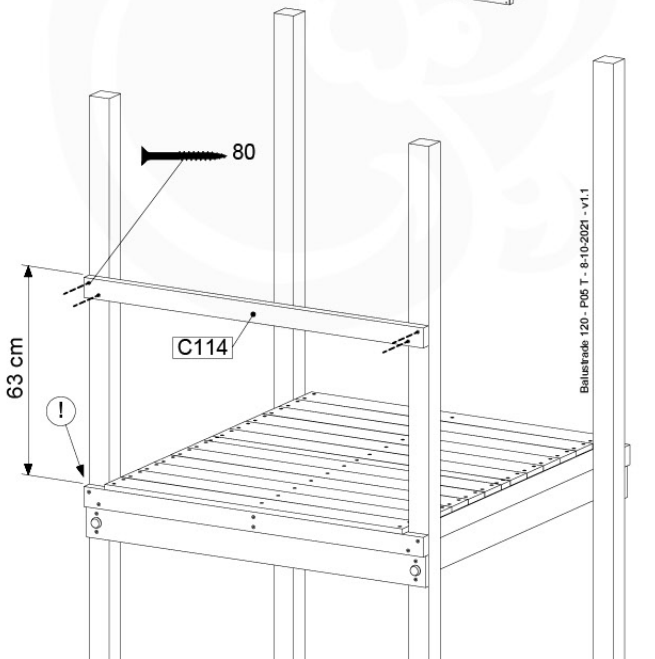

10-1

Balustrade 120 - P06 T - 8-10-2021 - v1.1