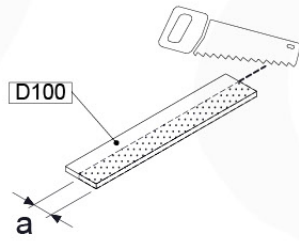

ET15

	PartNo	PartName	QTY.
Hardware pack	001_406	Stealth Screw 8x45	4
	001_417	Stealth Screw 8x80	2
	002_220	Gap Point Screw T25 - 5x45	106
	002_223	Gap Point Screw T25 - 5x80	16
Other	007_001	Ground-anchor	2
	022_31x	bpc-base version 3	4
	022_84x	bpc cover	4
Timber	A220	Post 70x70 L2200	2
	C114	Beam 1140 mm	4
	D100	Board 1000 mm	14
	D114	Board 1140 mm	9

Extension Tower 115 115 - P04 - ET15 - 19-11-2021 - v1

08-Extended Tower ET15

08-1

A = B

08-2

08-3

08-4

09 Balustrade (1x)