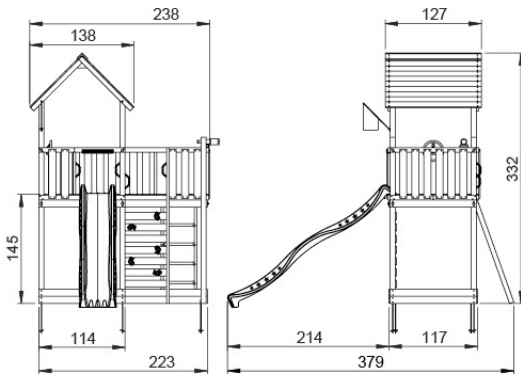

Assembly

Instructions

Jungle Mansion 2.1

801_009

AK115145 mto - s09/mto - 09032022-1*

Jungle Gym

BACKYARD PLAYGROUNDS

since 1988