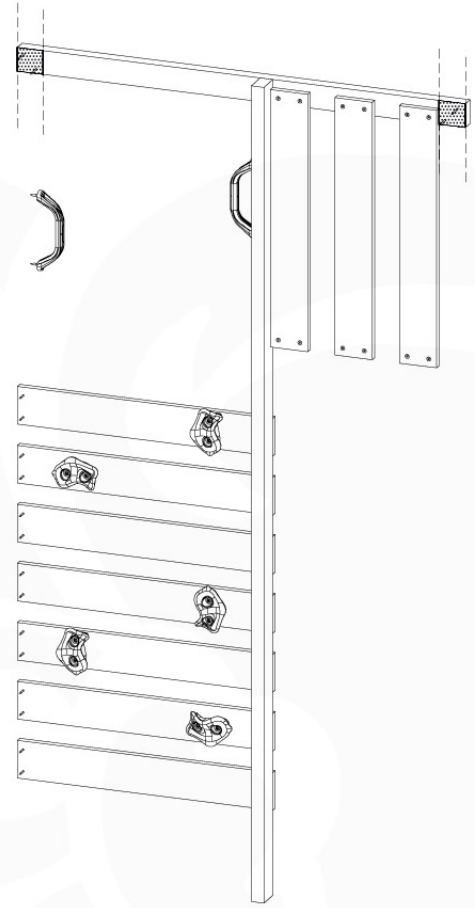

11 Rock Wall

RW09

	PartNo	PartName	QTY.
Hardware Pack	001_102	Washer Head Screw T40 M8x30	10
	002_220	Gap Point Screw T25 - 5x45	44
	002_223	Gap Point Screw T25 - 5x80	8
	003_010	M8 spring lock washer	10
	004_050	M8 22mm Drive in Nut	10
Other	022_50x	Climbing Rock	5
	120_102	Handgrip set (complete 2x)	1
Timber	C114	Beam 1140 mm	1
	C206	Beam 2060 mm	1
	D65	Board 650 mm	10

Rockwall 115 - P04 UL 145 - 13-1-2022 - v2