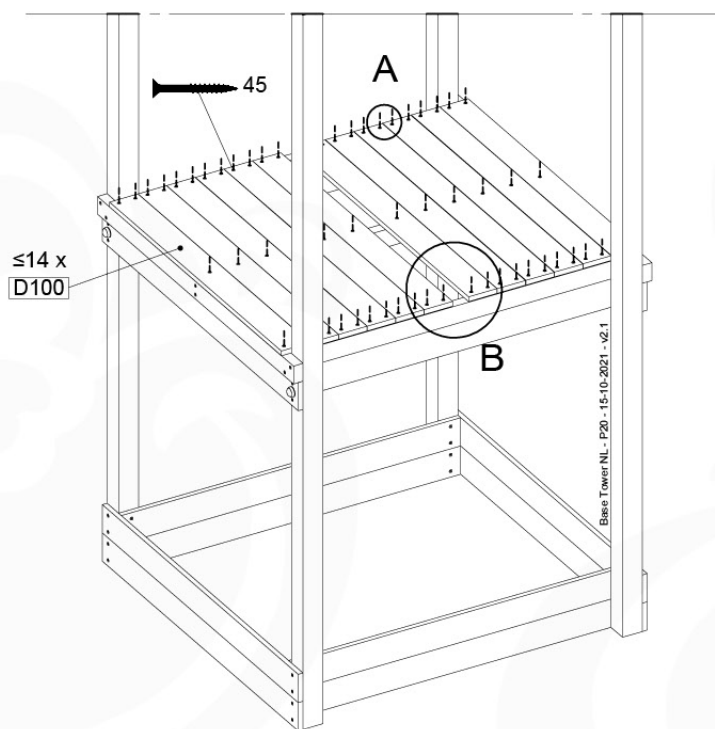

06 Playground Foundation

FD07

07 Base Tower

BT15

	PartNo	PartName	QTY.
Hardware Pack	001_406	Stealth Screw 8x45	6
	001_417	Stealth Screw 8x80	4
	002_220	Gap Point Screw T25 - 5x45	118
	002_223	Gap Point Screw T25 - 5x80	20
	022_31x	bpc-base version 3	8
	022_84x	bpc cover	8
Other	007_001	Ground-anchor	2
Timber	A270	Post 70x70 L2700	4
	C114	Beam 1140 mm	5
	D100	Board 1000 mm	14
	D114	Board 1140 mm	12

Base Tower NL - P09 - BT15 - 15-10-2021 - v2.1

07-1

Base Tower NL - P17 - BT15 - 15-10-2021 - v2.1

A = B

07-2

07-3

07-4

08 Extended Tower

ET15

	PartNo	PartName	QTY.
Hardware pack	001_406	Stealth Screw 8x45	4
	001_417	Stealth Screw 8x80	2
	002_220	Gap Point Screw T25 - 5x45	106
	002_223	Gap Point Screw T25 - 5x80	16
Other	007_001	Ground-anchor	2
	022_31x	bpc-base version 3	4
	022_84x	bpc cover	4
Timber	A220	Post 70x70 L2200	2
	C114	Beam 1140 mm	4
	D100	Board 1000 mm	14
	D114	Board 1140 mm	9