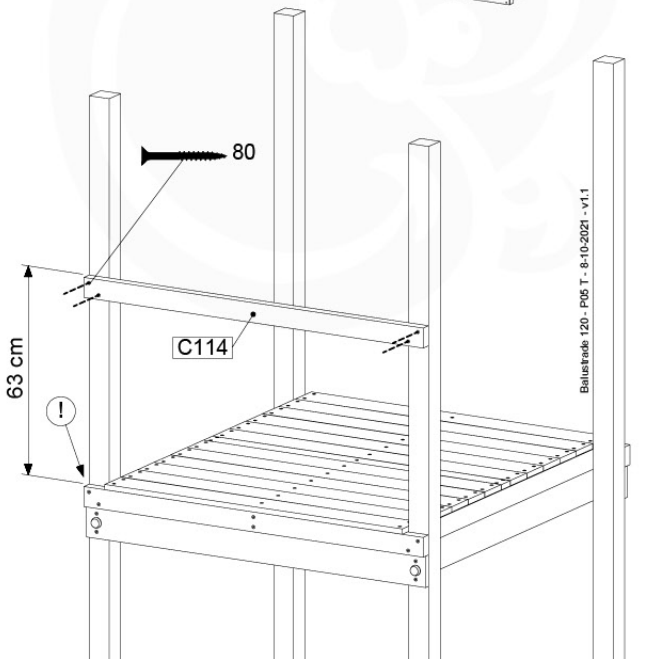

Balustrade 120 - P06 T - 8-10-2021 - v1.1