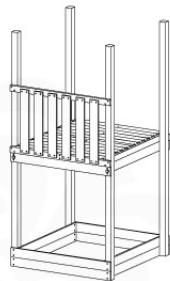

10-1

HARDWARE PACK TOWER → 80