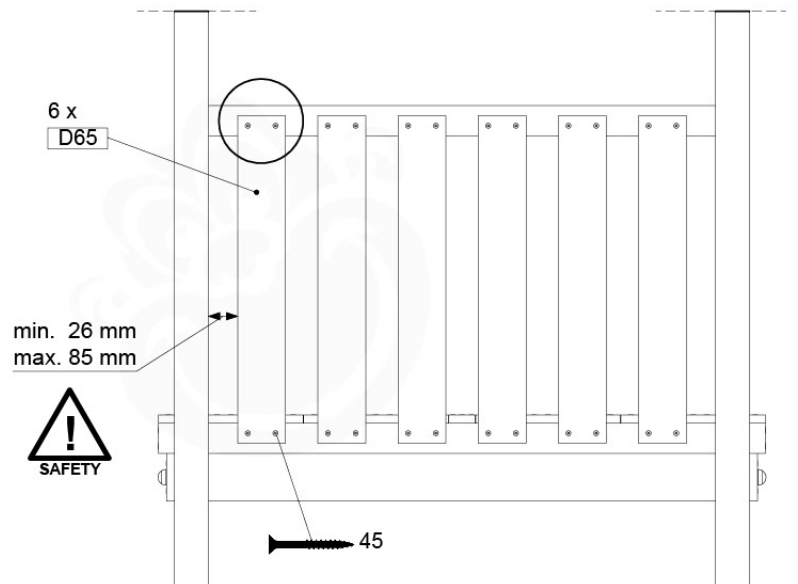

09 Balustrade (1x)

BL03

	PartNo	PartName	QTY.
Hardware Pack	002_220	Gap Point Screw T25 - 5x45	24
	002_223	Gap Point Screw T25 - 5x80	4
Timber	C114	Beam 1140 mm	1
	D65	Board 650 mm	6

Balustrade 120 - P04 U - 8-10-2021 - v1.1

09-1

Balustrade 120 - P04 U - 8-10-2021 - v1.1