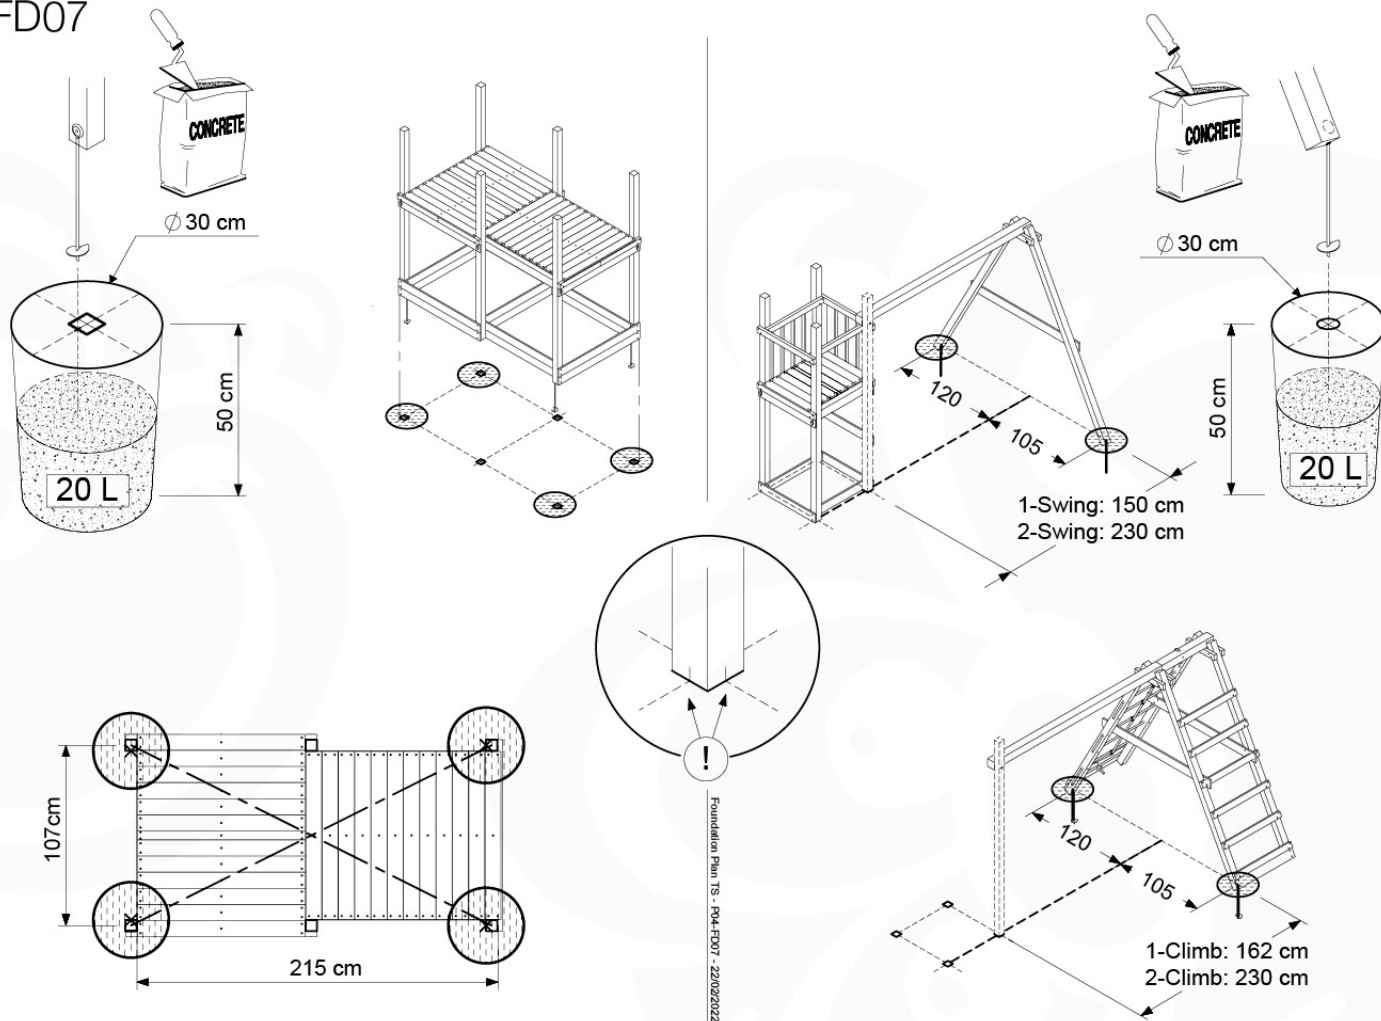

# 07 Base Tower

BT15

	PartNo	PartName	QTY.
Hardware Pack	001_406	Stealth Screw 8x45	6
	001_417	Stealth Screw 8x80	4
	002_220	Gap Point Screw T25 - 5x45	118
	002_223	Gap Point Screw T25 - 5x80	20
	022_31x	bpc-base version 3	8
	022_84x	bpc cover	8
Other	007_001	Ground-anchor	2
Timber	A270	Post 70x70 L2700	4
	C114	Beam 1140 mm	5
	D100	Board 1000 mm	14
	D114	Board 1140 mm	12