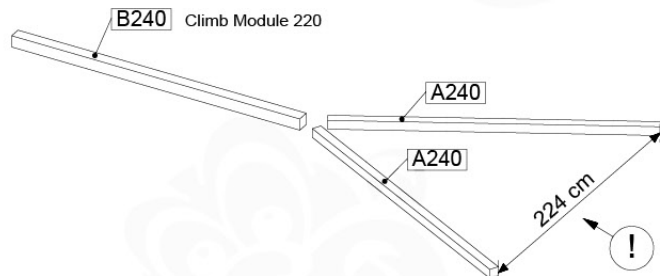

1-Climb Module 220
2-Climb Module 220