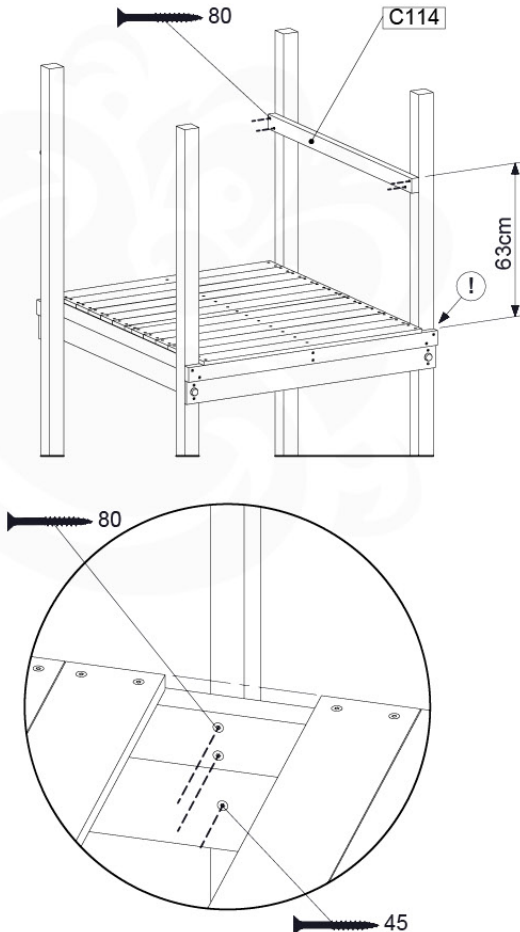

11-1

Rockwall 115 - P11 UL 145 - 13-1-2022 - v2