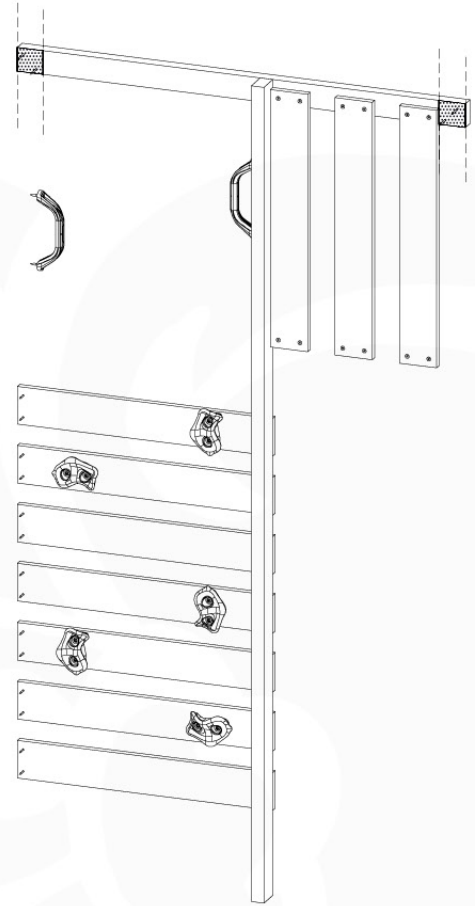

11 Rock Wall

RW09

	PartNo	PartName	QTY.
Hardware Pack	001_102	Washer Head Screw T40 M8x30	10
	002_220	Gap Point Screw T25 - 5x45	44
	002_223	Gap Point Screw T25 - 5x80	8
	003_010	M8 spring lock washer	10
	004_050	M8 22mm Drive in Nut	10
Other	022_50x	Climbing Rock	5
	120_102	Handgrip set (complete 2x)	1
Timber	C114	Beam 1140 mm	1
	C206	Beam 2060 mm	1
	D65	Board 650 mm	10

Rockwall 115 - P04 UL 145 - 13-1-2022 - v2