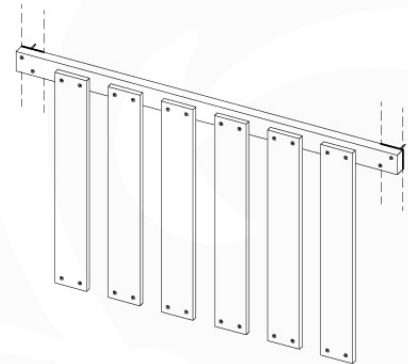

# 10 Balustrade (2x)

BL04

	PartNo	PartName	QTY.
Hardware Pack	002_220	Gap Point Screw T25 - 5x45	24
	002_223	Gap Point Screw T25 - 5x80	4
Timber	C114	Beam 1140 mm	1
	D65	Board 650 mm	6

Balustrade 120 - P03 T - 8-10-2021 - v1.1