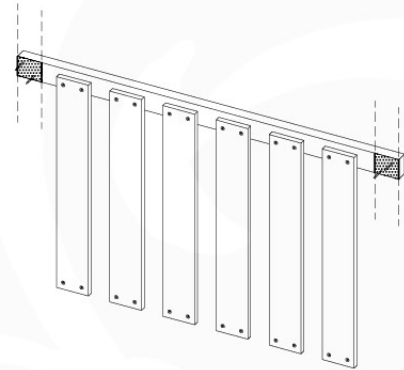

# 09 Balustrade (1x)

BL03

	PartNo	PartName	QTY.
Hardware Pack	002_220	Gap Point Screw T25 - 5x45	24
	002_223	Gap Point Screw T25 - 5x80	4
Timber	C114	Beam 1140 mm	1
	D65	Board 650 mm	6

Balustrade 120 - P04 U - 8-10-2021 - v1.1