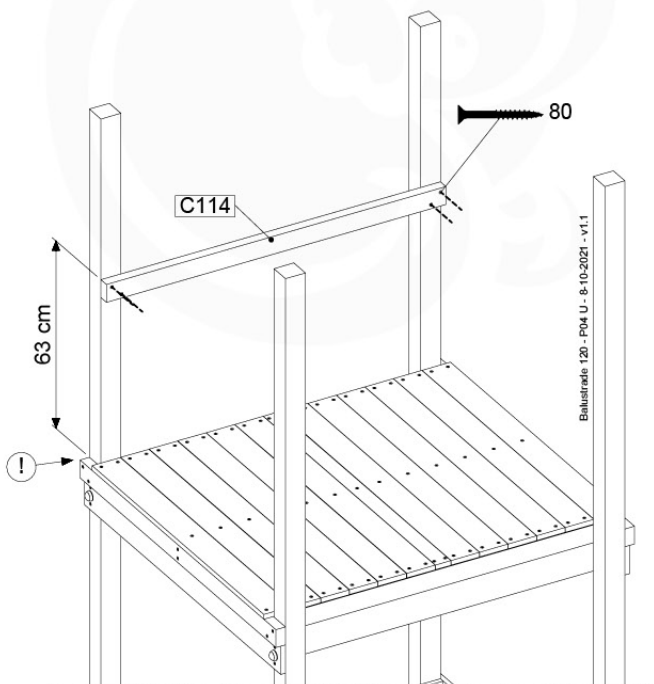

09-1

Balustrade 120 - P04 U - 8-10-2021 - v1.1