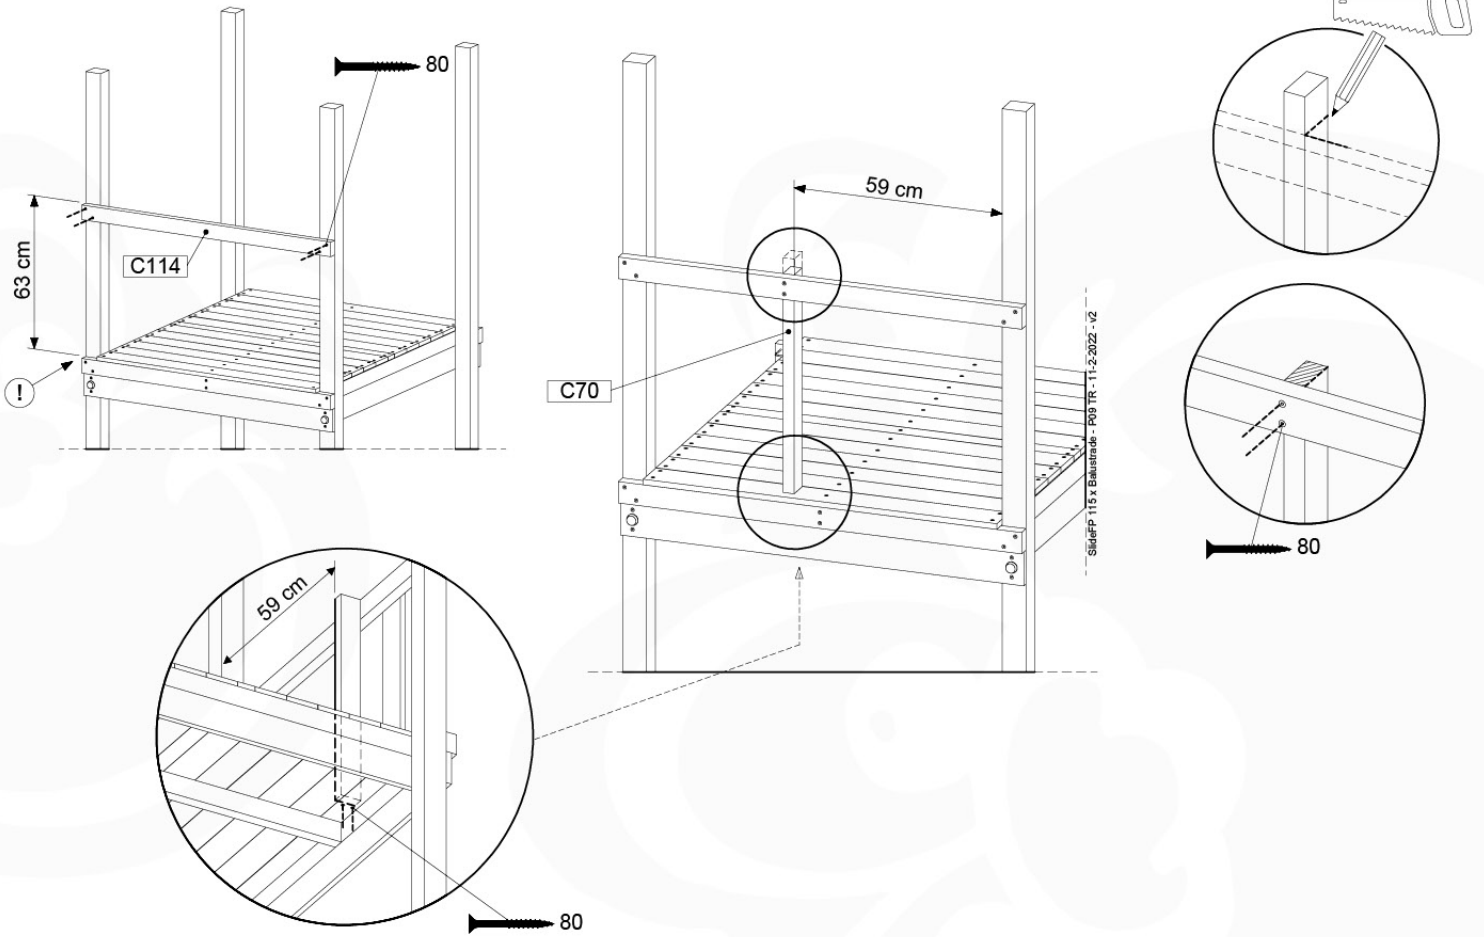

18-1

18-2

Fireman's Pole (201_275)
040_335 Part 2