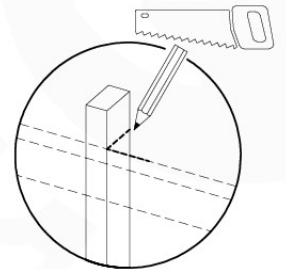

17 Slide Set

SL13

	PartNo	PartName	QTY.
Hardware Pack	000_101	Nail Pan Head	10
	002_220	Gap Point Screw T25 - 5x45	8
	002_223	Gap Point Screw T25 - 5x80	8
	002_308	Gap Point Screw T25 - 5x20	2
Other	120_102	Handgrip set (complete 2x)	1
	123_200	Bumperpad	1
	324_xxx 334_xxx	Wavy Star Slide XL 2200 mm / Wavy Star Slide XXL 2650 mm	1
Timber	C114	Beam 1140 mm	1
	C70	Beam 700 mm	1
	D65	Board 650 mm	2

17-1