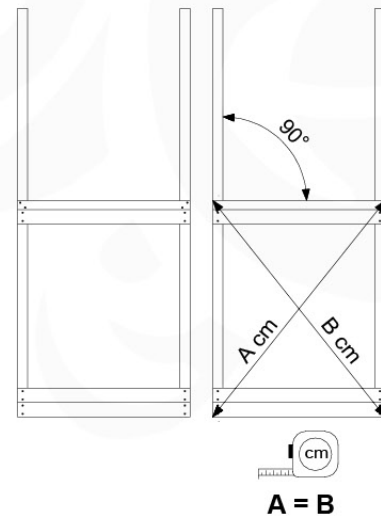

07 Base Tower

BT15

	PartNo	PartName	QTY.
Hardware Pack	001_406	Stealth Screw 8x45	6
	001_417	Stealth Screw 8x80	4
	002_220	Gap Point Screw T25 - 5x45	118
	002_223	Gap Point Screw T25 - 5x80	20
	022_31x	bpc-base version 3	8
	022_84x	bpc cover	8
Other	007_001	Ground-anchor	2
Timber	A270	Post 70x70 L2700	4
	C114	Beam 1140 mm	5
	D100	Board 1000 mm	14
	D114	Board 1140 mm	12

Base Tower NL - P09 - BT15 - 15-10-2021 - v2.1

07-1

Base Tower NL - P17 - BT15 - 15-10-2021 - v2.1