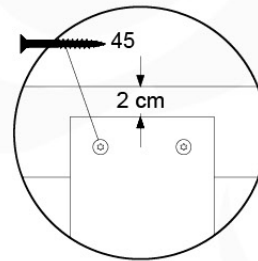

09-1

Balustrade 120 - P04 U - 8-10-2021 - v1.1