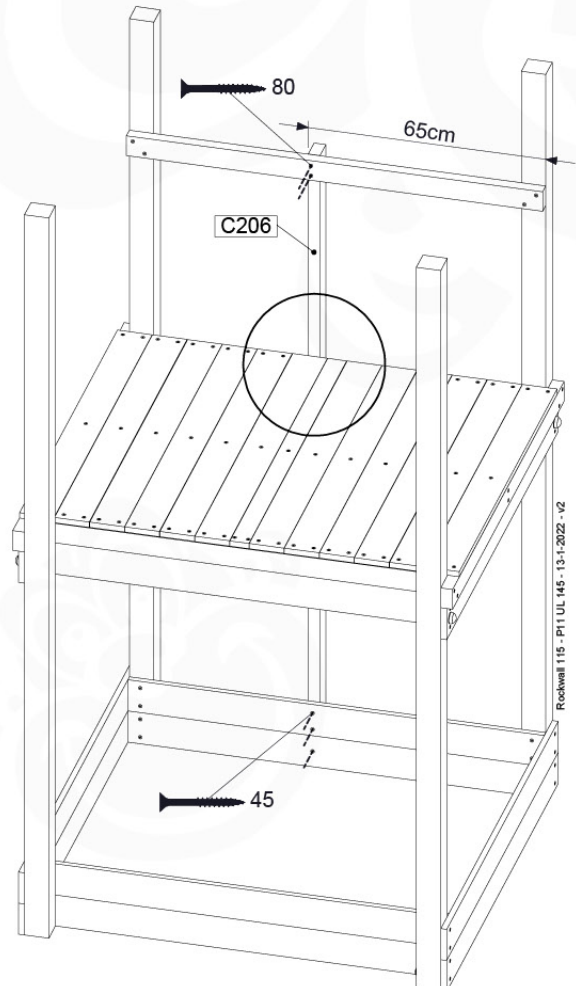

11-1

Rockwall 115 - P11 UL 145 - 13-1-2022 - v2