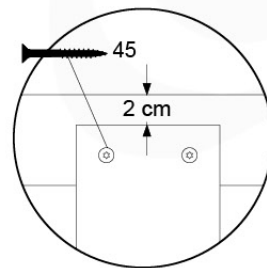

10-1

HARDWARE PACK TOWER → 80