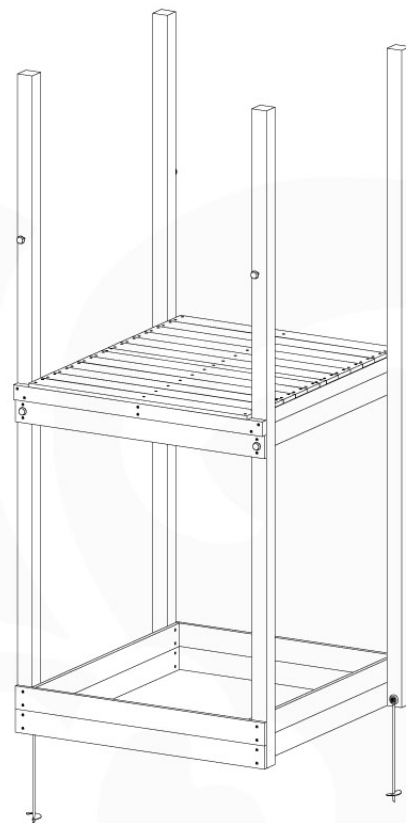

07 Base Tower

BT15

	PartNo	PartName	QTY.
Hardware Pack	001_406	Stealth Screw 8x45	6
	001_417	Stealth Screw 8x80	4
	002_220	Gap Point Screw T25 - 5x45	118
	002_223	Gap Point Screw T25 - 5x80	20
	022_31x	bpc-base version 3	8
	022_84x	bpc cover	8
Other	007_001	Ground-anchor	2
Timber	A270	Post 70x70 L2700	4
	C114	Beam 1140 mm	5
	D100	Board 1000 mm	14
	D114	Board 1140 mm	12

Base Tower NL - P09 - BT15 - 15-10-2021 - v2.1