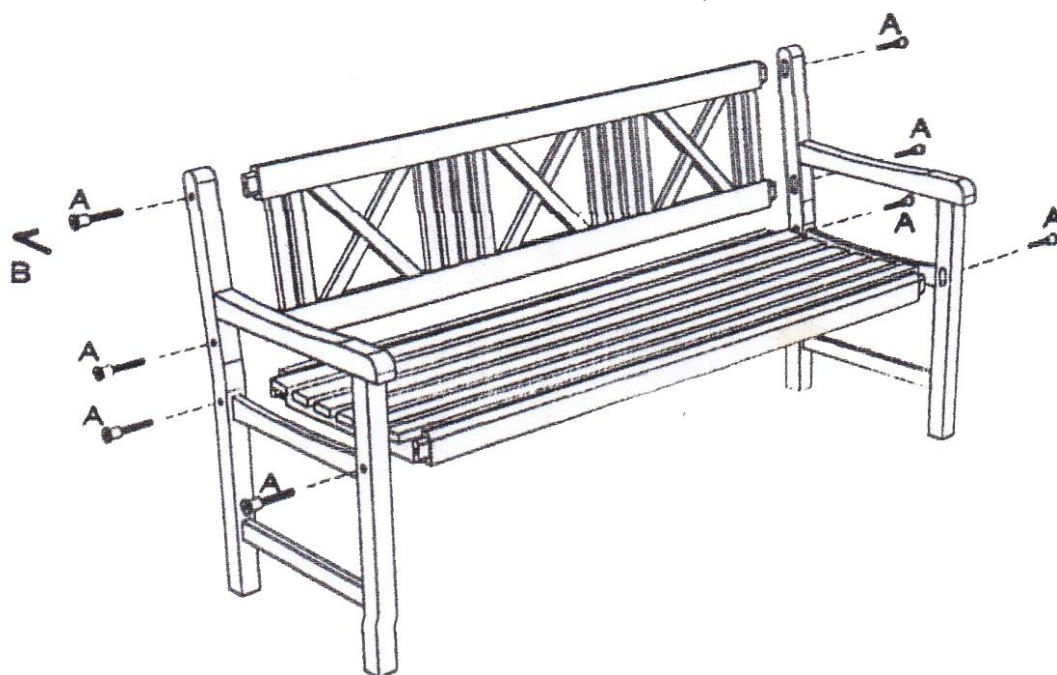

ASSEMBLING INSTRUCTION

ROSENBORG BENCH, WHITE, 150 CM

A 45XØ14mm

8 PCS

B Insex Key 5 mm

1 PC