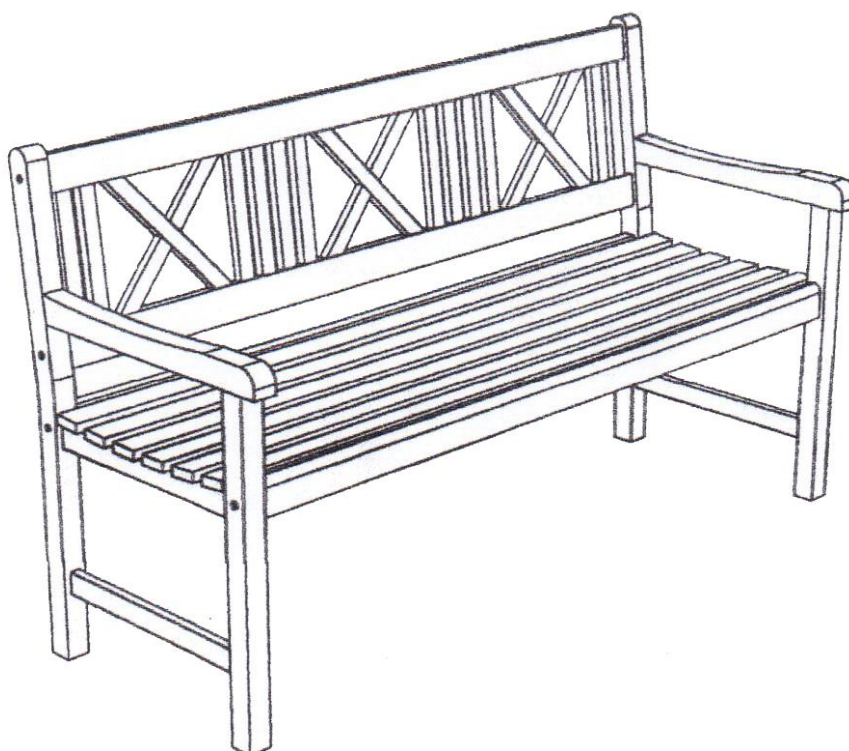

ASSEMBLING INSTRUCTION

ROSENBORG BENCH, WHITE, 150 CM

A 45XØ14mm

8 PCS

B Insex Key 5 mm

1 PC