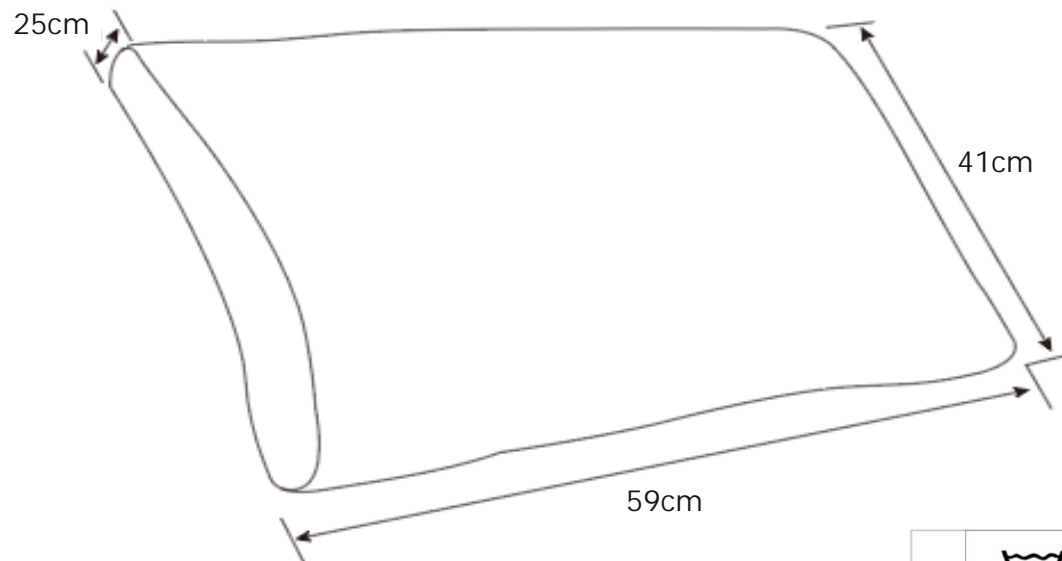

49208

PRODUCT NAME

Single Sofa
seat cushion

DIMENSIONS:

(FINISHED SIZE)

70.5X58.5X10CM

FABRIC:

230G/M2 POLYESTER

FILLING:

8CM FOAM

ACCESSORIES:

1)WASHING LABEL

2)ZIPPER

Mass production

Fyld: 100% Polyether (skum)
Füllung: 100% Polyether (schaum)
Filling: 100% Polyether (foam)
Pyntepudebetræk: 100% Polyester
Kissenbezug: 100% Polyester
Cushion cover: 100% Polyester

ITEM NO:

49208

PRODUCT NAME

Single Sofa
back cushion

DIMENSIONS:

(FINISHED SIZE)
59X41X25CM

FABRIC:

230G/M2 POLYESTER