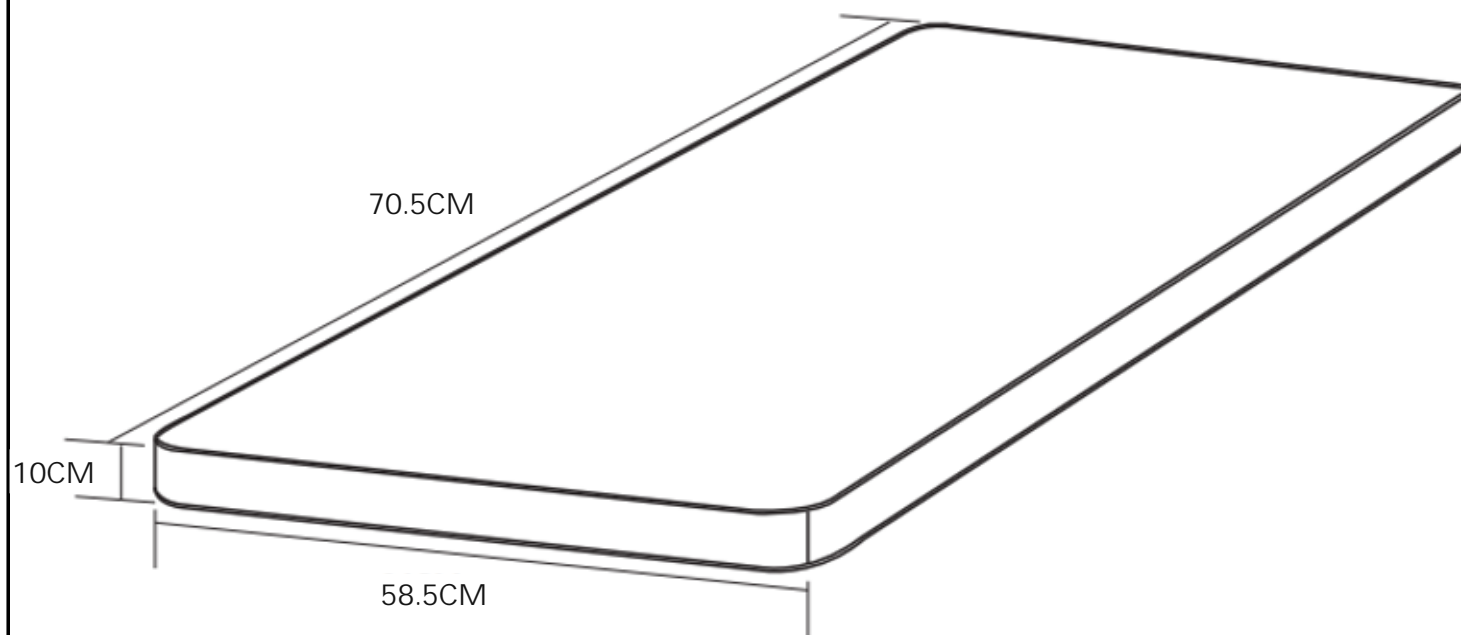

Mass production

Fyld: 100% Polyether (skum)
Füllung: 100% Polyether (schaum)
Filling: 100% Polyether (foam)
Pyntepudebetræk: 100% Polyester
Kissenbezug: 100% Polyester
Cushion cover: 100% Polyester

ITEM NO:

49208

PRODUCT NAME

Single Sofa
seat cushion

DIMENSIONS:

(FINISHED SIZE)

70.5X58.5X10CM

FABRIC:

230G/M2 POLYESTER

ITEM NO:

49208

PRODUCT NAME

Single Sofa
back cushion

DIMENSIONS:

(FINISHED SIZE)
59X41X25CM

FABRIC:

230G/M2 POLYESTER