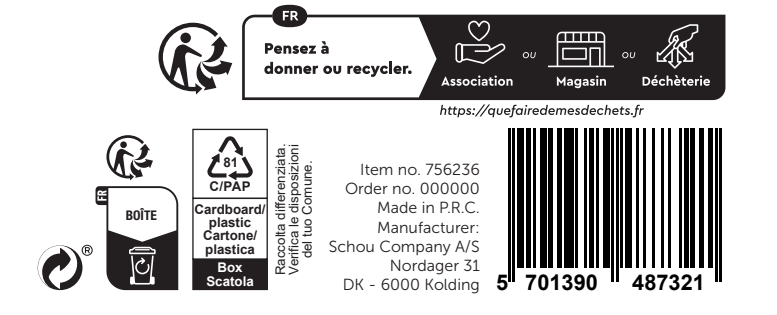

260.00 mm

270.00 mm

260.00 mm

270.00 mm