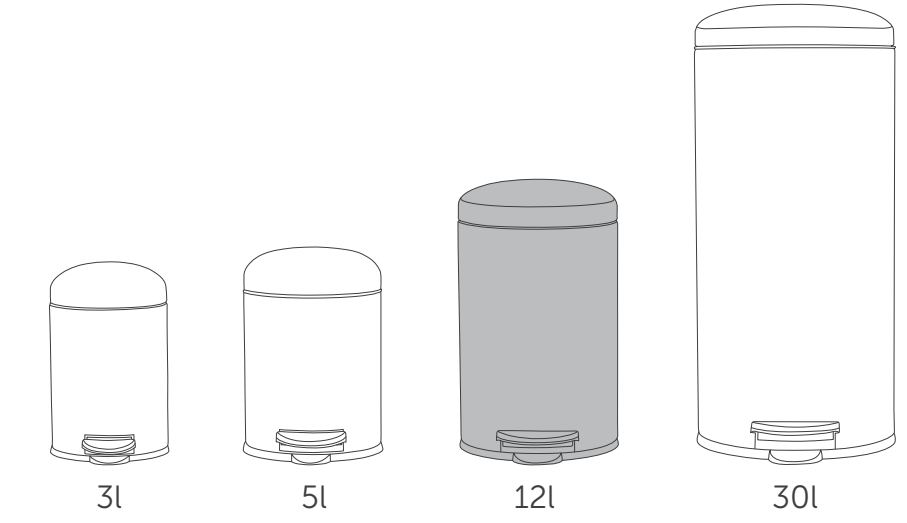

260.00 mm

270.00 mm

260.00 mm

270.00 mm