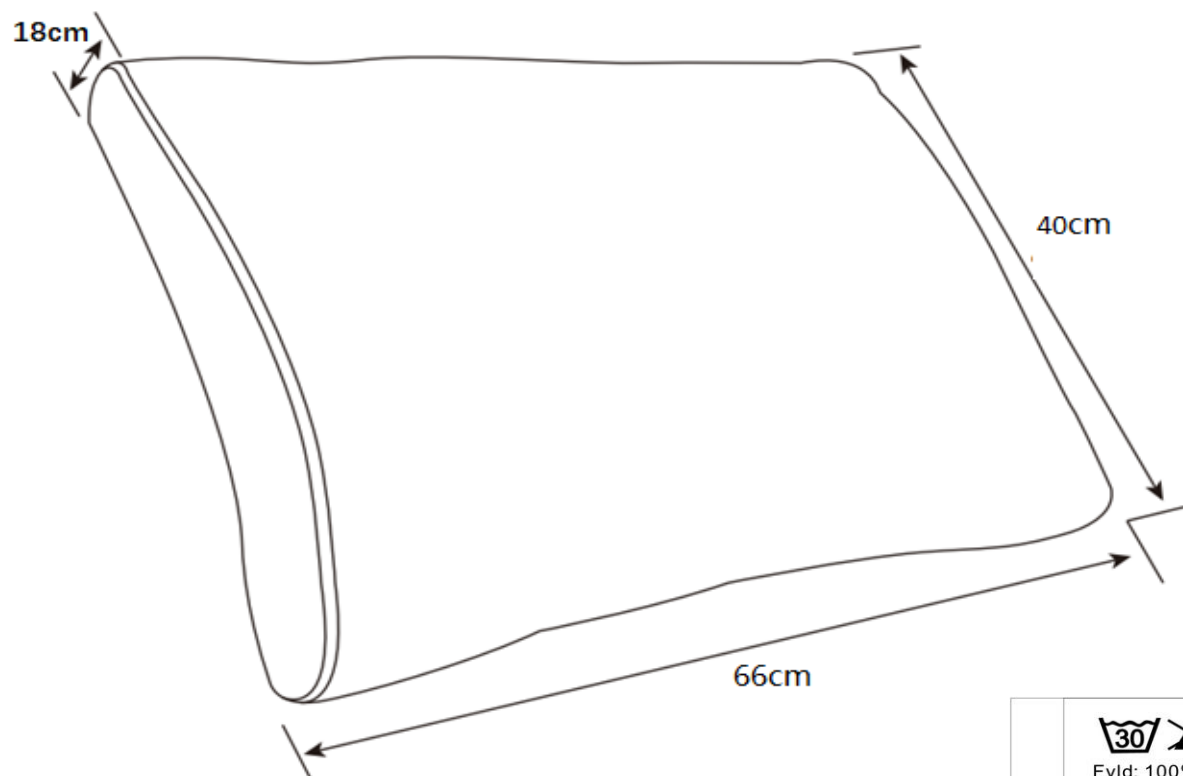

Mass production

Fyld: 100% Polyether (skum)
Füllung: 100% Polyether (schaum)
Filling: 100% Polyether (foam)
Pyntepudebetræk: 100% Polyester
Kissenbezug: 100% Polyester
Cushion cover: 100% Polyester

TEM NO:

49225

PRODUCT NAME

ALU. K.D. SINGLE SOFA
BACK CUSHION

DIMENSIONS:

(FINISHED SIZE)

66X40X18CM

FABRIC:

220G/M2 POLYESTER