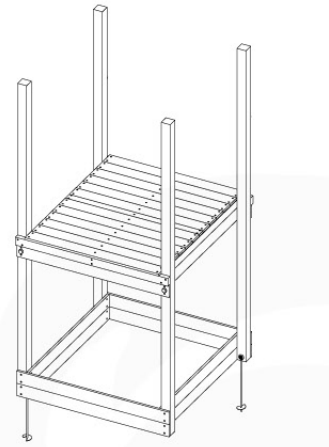

+

09

1-Swing frame / 2-Swing frame
457_101
457_102

+

09

1-Climb frame / 2-Climb frame
457_105
457_106

09 Ground Anchors

GA05

Parts:
Hardware Package Tower →

Ground Anchors 120 - P02 - 27-11-2020 - v1

09-1

09-2

40 L / 80 kg

24h

10 Add-on

Wavy Star Slide XL