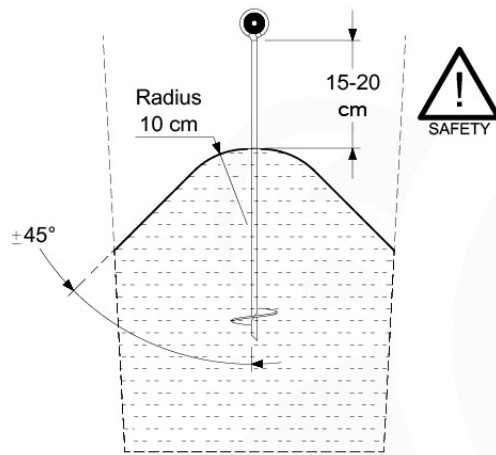

Parts:
Hardware Package Tower →

Ground Anchors 120 - P02 - 27-11-2020 - v1

09-1

09-2

40 L / 80 kg

24h

10 Add-on

Wavy Star Slide XL