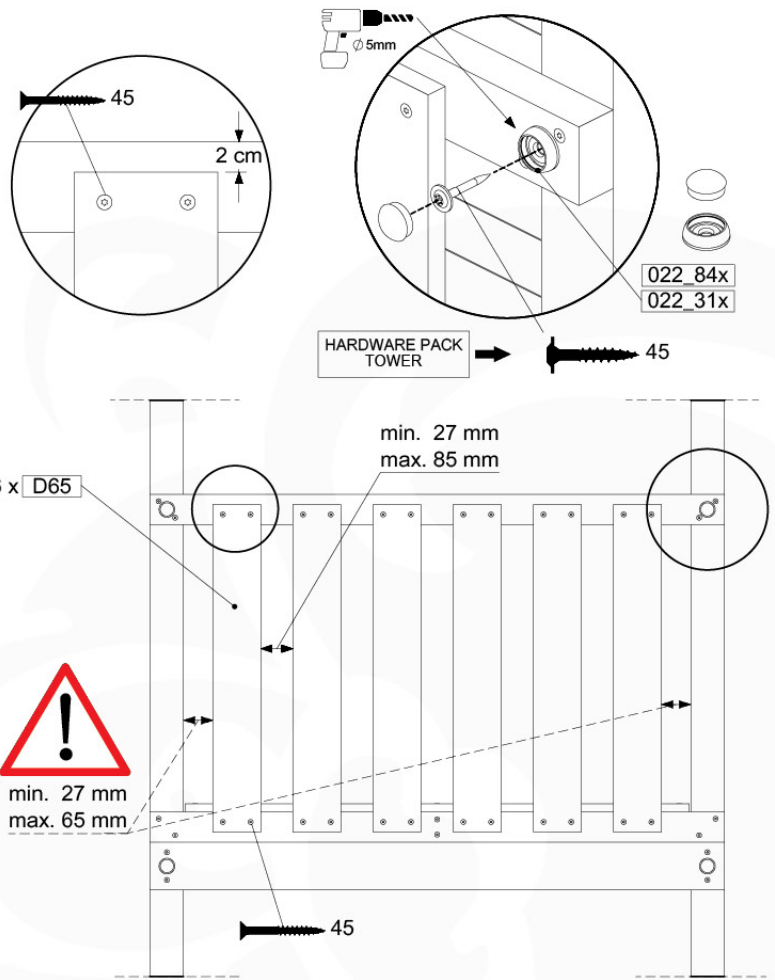

05-1

06 Roof Hut

RF12