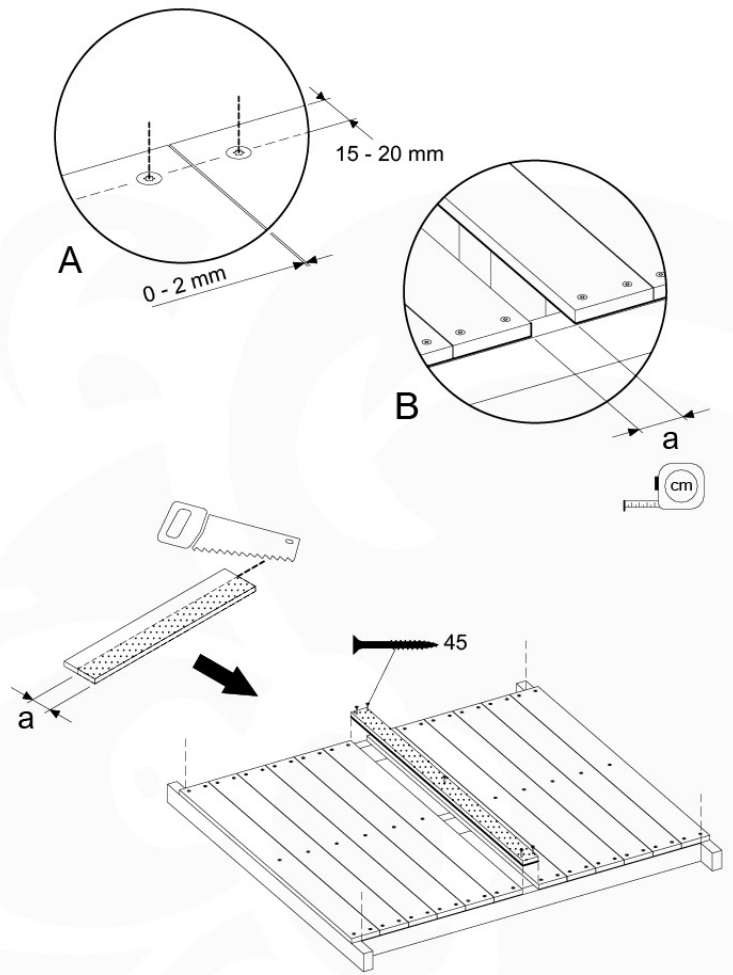

04 Base Tower

BT11

	PartNo	PartName	QTY.
Hardware Pack	001_406	Stealth Screw 8x45	10
	002_220	Gap Point Screw T25 - 5x45	118
	002_223	Gap Point Screw T25 - 5x80	20
Other	007_001	Ground-anchor	2
Hardware Pack	022_31x	bpc-base version 3	8
	022_84x	bpc cover	8
Timber	A240	Post 70x70 L2400	4
	C114	Beam 1140 mm	5
	D100	Board 1000 mm	11-14
	D114	Board 1140 mm	12

Base Tower NL - P06 - BT11 - 30-11-2020 - v3.0

04-1

04-2

04-3

04-4

05 Balustrade (2x)

BL04

	PartNo	PartName	QTY.
Hardware Pack	002_220	Gap Point Screw T25 - 5x45	24
	002_223	Gap Point Screw T25 - 5x80	4
Timber	C114	Beam 1140 mm	1
	D65	Board 650 mm	6