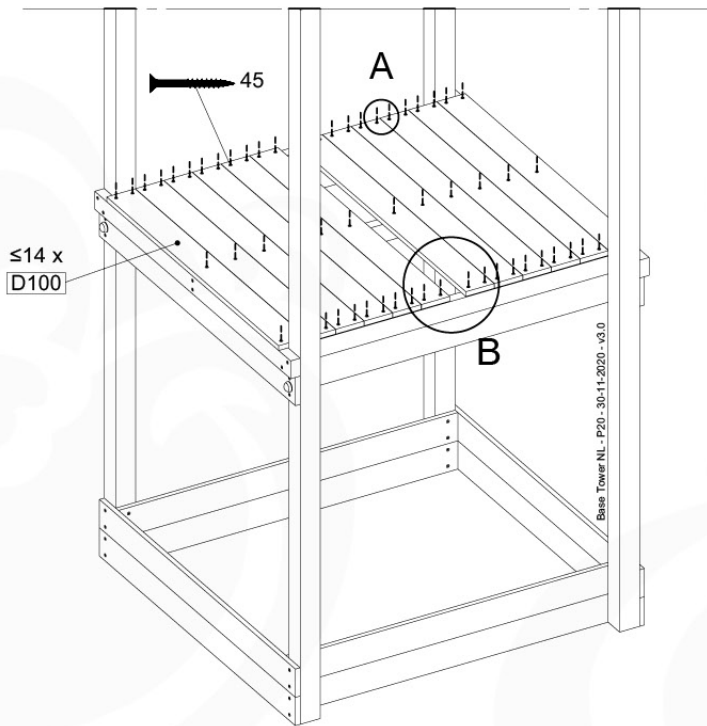

04 Base Tower

BT11

	PartNo	PartName	QTY.
Hardware Pack	001_406	Stealth Screw 8x45	10
	002_220	Gap Point Screw T25 - 5x45	118
	002_223	Gap Point Screw T25 - 5x80	20
Other	007_001	Ground-anchor	2
Hardware Pack	022_31x	bpc-base version 3	8
	022_84x	bpc cover	8
Timber	A240	Post 70x70 L2400	4
	C114	Beam 1140 mm	5
	D100	Board 1000 mm	11-14
	D114	Board 1140 mm	12

Base Tower NL - P06 - BT11 - 30-11-2020 - v3.0

04-1

04-2

04-3

04-4

05 Balustrade (2x)

BL04

	PartNo	PartName	QTY.
Hardware Pack	002_220	Gap Point Screw T25 - 5x45	24
	002_223	Gap Point Screw T25 - 5x80	4
Timber	C114	Beam 1140 mm	1
	D65	Board 650 mm	6