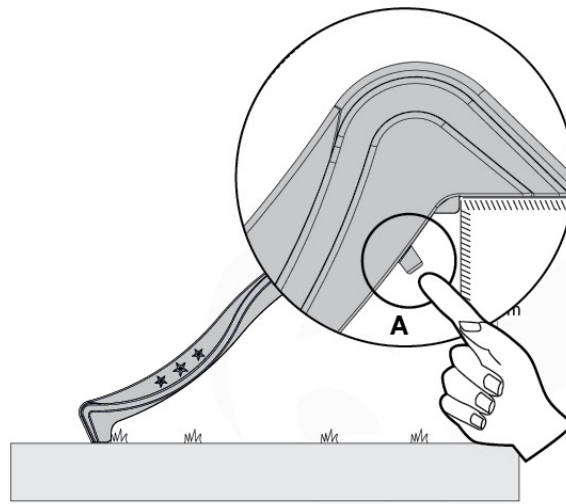

11-6

12 Firemans Pole

FP05

	PartNo	PartName	QTY.
Hardware Pack(s)	001_103	M8 Washer Head Screw 40mm	2
	002_220	Gap Point Screw T25 - 5x45	16
	002_223	Gap Point Screw T25 - 5x80	8
	003_010	M8 spring lock washer	2
	003_040	M8 Washer	2
	004_052	M8 Drive-in Nut 30mm	2
	004_054	M8 Drive-in Nut 45mm	2
	022_31x	bpc-base version 3	2
	022_84x	bpc cover	2
Other	102_915	Fireman's Pole	1
Timber	C70	Beam 700 mm	1
	C114	Beam 1140 mm	1
	D65	Board 650 mm	3