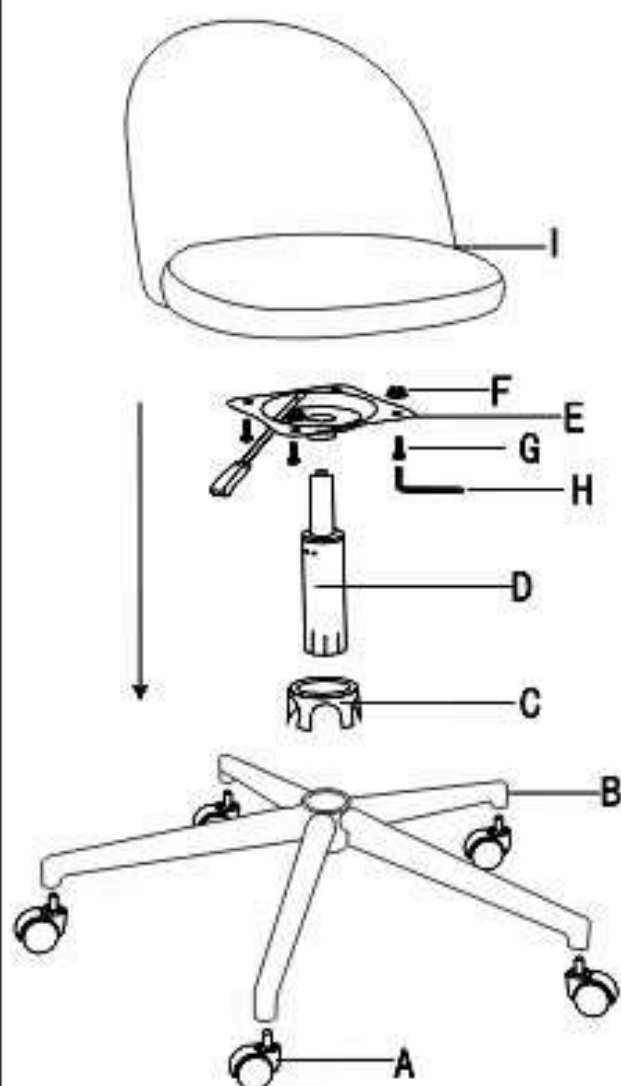

1201090

Geneve Office Chair

HOUSE NORDIC

1

2

Ax5

Bx1

Cx1

Dx1

Ex1

Fx2

Gx4

Hx1

Ix1