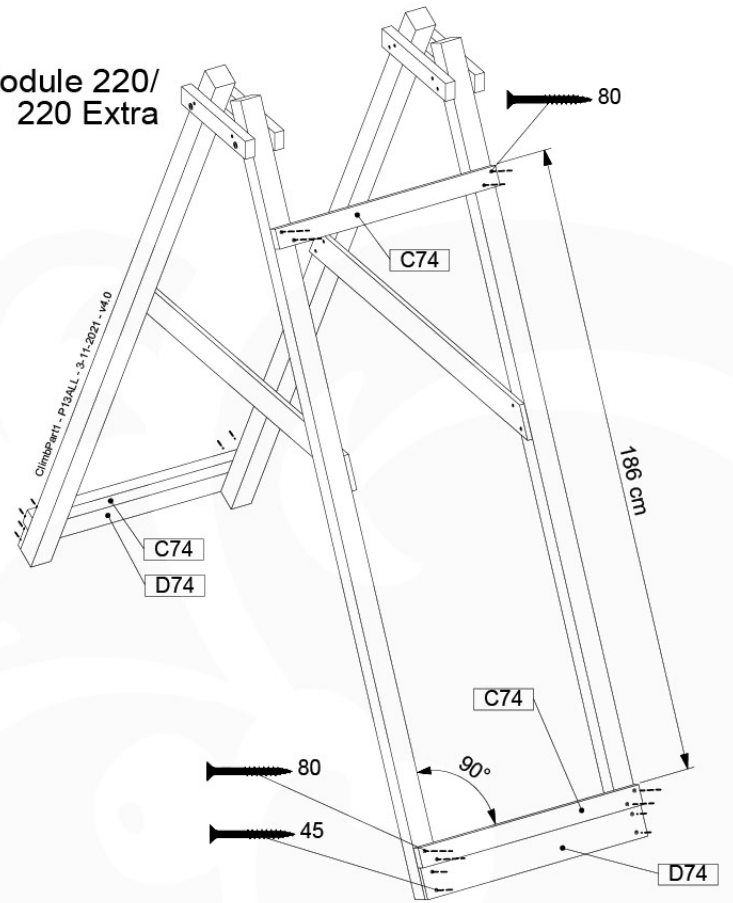

Climb Module 220 / 220 Extra