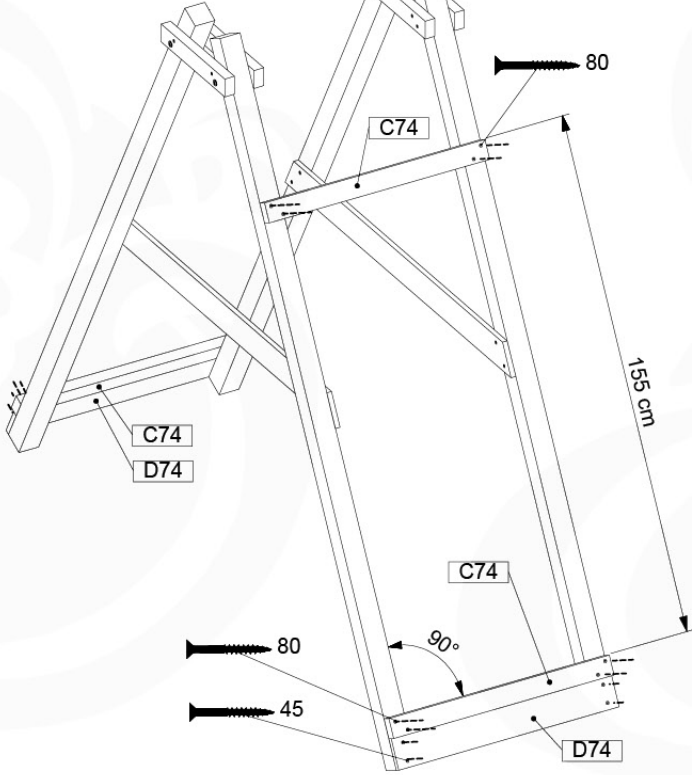

06-4

Climb Module 200