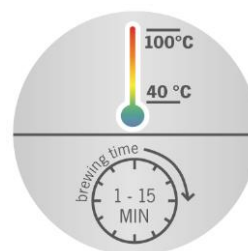

Temperature and infusion time individually adjustable: For a unique tea experience, exactly as you like it.