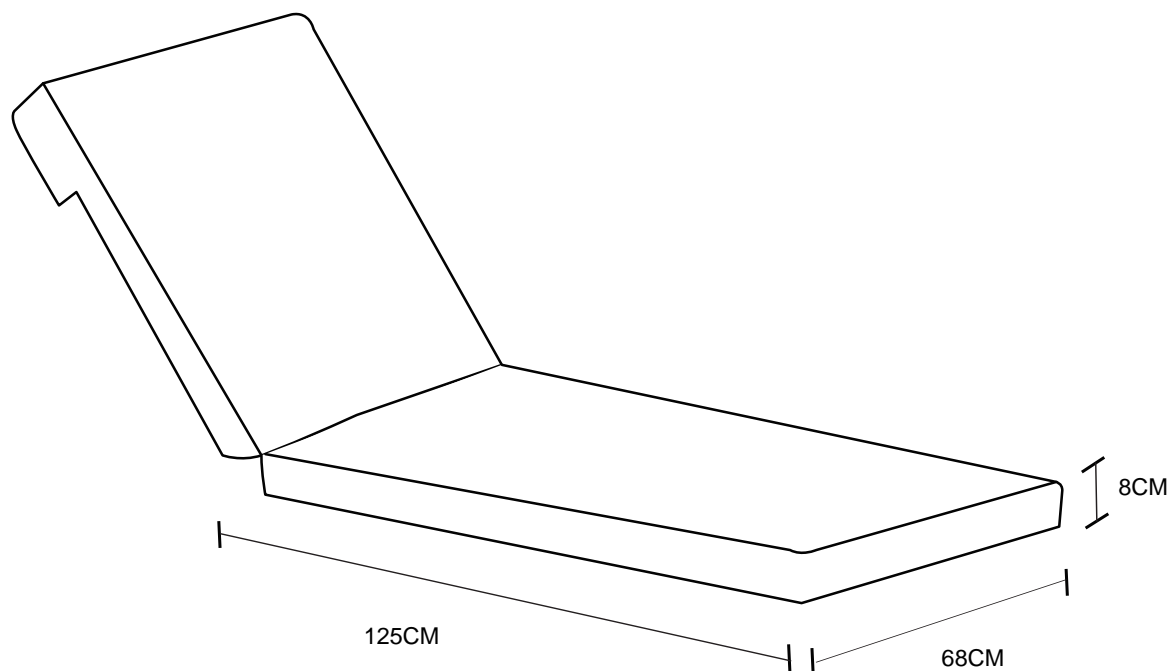

Mass production

Fyld: 100% Polyether (skum)
Füllung: 100% Polyether (schaum)
Filling: 100% Polyether (foam)
Pyntepudebetræk: 100% Polyester
Kissenbezug: 100% Polyester
Cushion cover: 100% Polyester

ITEM NO:

49212

PRODUCT NAME

one-piece cushion
(seat part)

DIMENSIONS:

(FINISHED SIZE)

125X68X8CM

FABRIC:

230G/M2 POLYESTER

FILLING:

5CM FOAM

ACCESSORIES:

- 1) WASHING LABEL
- 2) ZIPPER

Mass production

Fyld: 100% Polyether (skum)
Füllung: 100% Polyether (schaum)
Filling: 100% Polyether (foam)
Pyntepudebetræk: 100% Polyester
Kissenbezug: 100% Polyester
Cushion cover: 100% Polyester

ITEM NO:

49212

PRODUCT NAME

one-piece cushion
(back part)

DIMENSIONS:

(FINISHED SIZE)
71X64X8CM

FABRIC:

230G/M2 POLYESTER