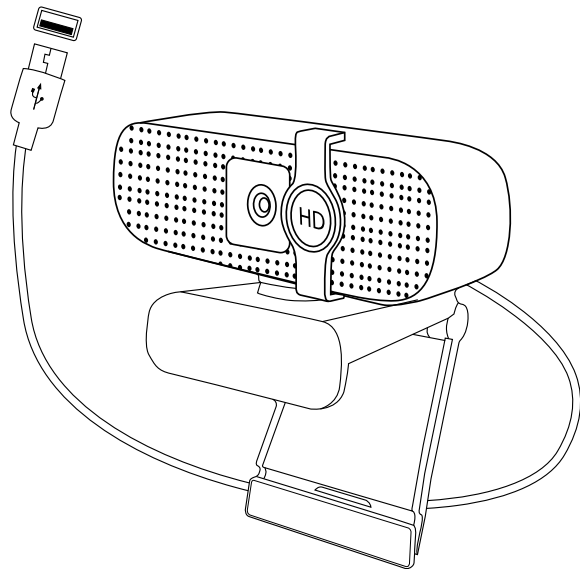

hama

XX
139991

Webcam

C-400

A

B

C

1 REC - CONTROL LED

2 1080P / 30FPS - 70° - FIXED FOCUS

3 CLOSABLE SPY PROTECTION

4 MICROPHONE

5 USB-A CABLE 1.8M

6 1/4" THREAT

**hama**Hama GmbH & Co KG
86652 Monheim / Germany

Service & Support

www.hama.com