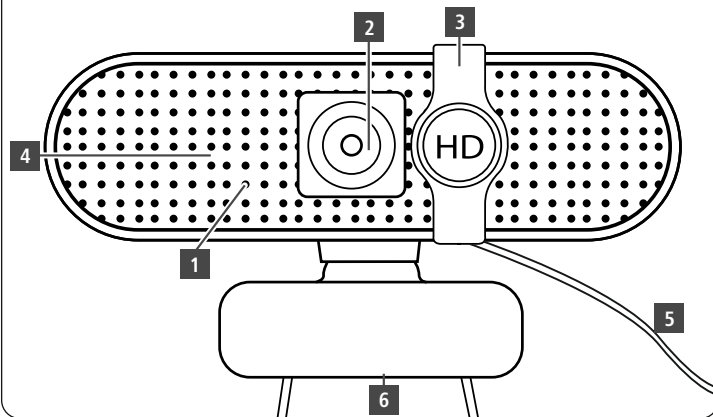

hama

XX
139991

Webcam

C-400

A

B

C

1 REC - CONTROL LED

2 1080P / 30FPS - 70° - FIXED FOCUS

3 CLOSABLE SPY PROTECTION

4 MICROPHONE

5 USB-A CABLE 1.8M

6 1/4" THREAT

**hama**Hama GmbH & Co KG
86652 Monheim / Germany

Service & Support

www.hama.com