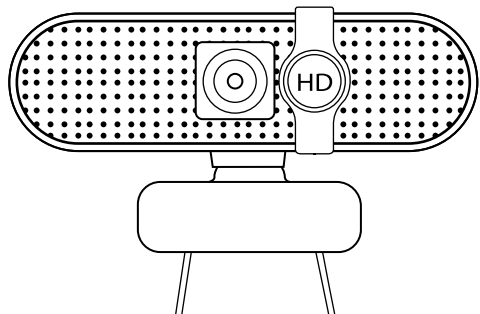

hama

XX
139991

Webcam

C-400

A

B

C

1 REC - CONTROL LED

2 1080P / 30FPS - 70° - FIXED FOCUS

3 CLOSABLE SPY PROTECTION

4 MICROPHONE

5 USB-A CABLE 1.8M

6 1/4" THREAT

**hama**Hama GmbH & Co KG
86652 Monheim / Germany

Service & Support

www.hama.com