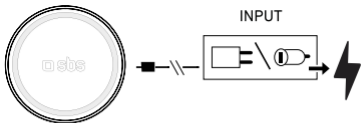

TEWIRELESSUF15W

Wireless Charger 15W

Qi certified

sbsmobile.com

info@sbsmobile.com

Input: Quick Charge 5 V D.C. 3 A /
9 V D.C. 2 A / 12 V D.C. 1.5 A (Type C)
Wireless Out: 15 W / 10 W / 7.5 W / 5W

f: 110,0 ÷ 205,0 kHz