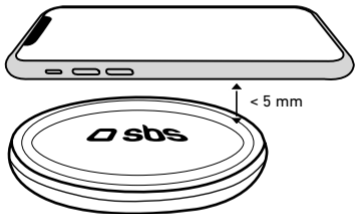

TEWIRELESSUF15W

Wireless Charger 15W

Qi certified

sbsmobile.com

info@sbsmobile.com

Input: Quick Charge 5 V D.C. 3 A /
9 V D.C. 2 A / 12 V D.C. 1.5 A (Type C)
Wireless Out: 15 W / 10 W / 7.5 W / 5W

f: 110,0 ÷ 205,0 kHz