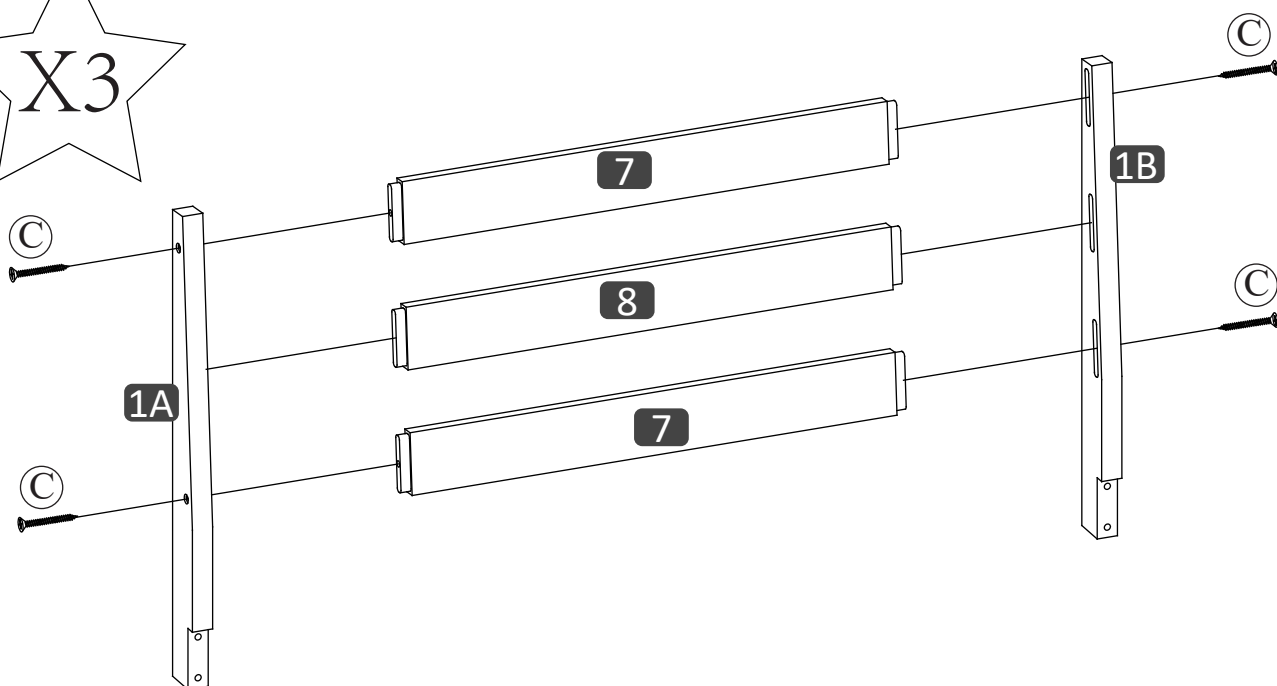

A 
M6x90 Screw
x 8pcs

B 
M6x60 Screw
x 2pcs

C 
M5x45 Screw
x 12pcs

D 
M6x70 Bolt
x 8pcs

E 
M6x50 Bolt
x 4pcs

F 
M4x30 Screw
x 8pcs

G 
M4x40 Screw
x 2pcs

H 
M4x60 Allen key
x2 pcs

Component List

 <p>1 Side of backrest x6 pcs</p>	 <p>2 Back leg frame x1 pc</p>	 <p>3 Front leg frame x1 pc</p>
 <p>4 Seat panel x2 pcs</p>	 <p>5 Side bar w/o the holes x1 pc</p>	 <p>6 Side bar with the holes x1 pc</p>
 <p>7 Back slat with the holes x6 pcs</p>	 <p>8 Back slat without the holes x3 pcs</p>	 <p>9 Seat Support x2 pcs</p>

OPTION 1: THE ARMREST IS ON THE LEFT SIDE.

OPTION 2: THE ARMREST IS ON THE RIGHT SIDE.