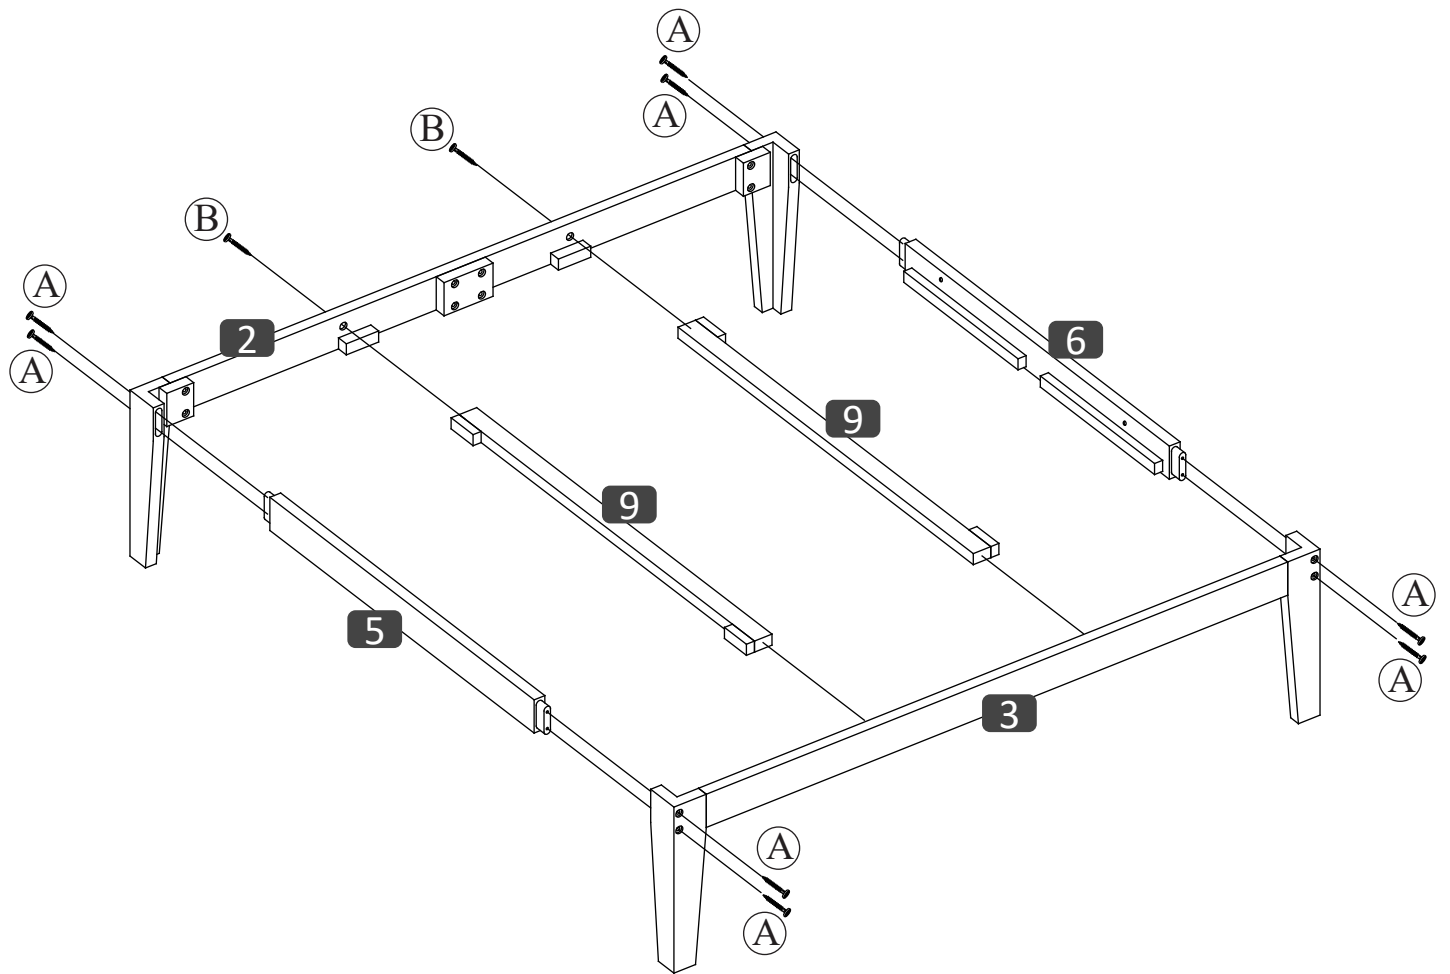

A 
M6x90 Screw
x 8pcs

B 
M6x60 Screw
x 2pcs

C 
M5x45 Screw
x 12pcs

D 
M6x70 Bolt
x 8pcs

E 
M6x50 Bolt
x 4pcs

F 
M4x30 Screw
x 8pcs

G 
M4x40 Screw
x 2pcs

H 
M4x60 Allen key
x2 pcs

Component List

 <p>1 Side of backrest x6 pcs</p>	 <p>2 Back leg frame x1 pc</p>	 <p>3 Front leg frame x1 pc</p>
 <p>4 Seat panel x2 pcs</p>	 <p>5 Side bar w/o the holes x1 pc</p>	 <p>6 Side bar with the holes x1 pc</p>
 <p>7 Back slat with the holes x6 pcs</p>	 <p>8 Back slat without the holes x3 pcs</p>	 <p>9 Seat Support x2 pcs</p>

OPTION 1: THE ARMREST IS ON THE LEFT SIDE.

OPTION 2: THE ARMREST IS ON THE RIGHT SIDE.