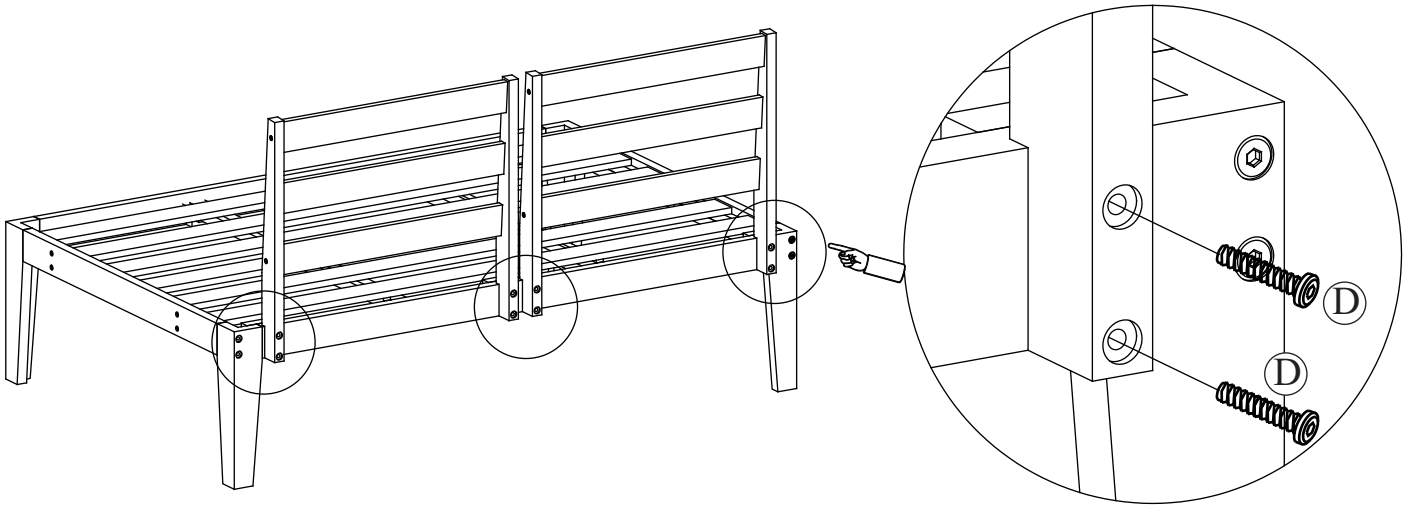

A 
M6x90 Screw
x 8pcs

B 
M6x60 Screw
x 2pcs

C 
M5x45 Screw
x 12pcs

D 
M6x70 Bolt
x 8pcs

E 
M6x50 Bolt
x 4pcs

F 
M4x30 Screw
x 8pcs

G 
M4x40 Screw
x 2pcs

H 
M4x60 Allen key
x2 pcs

Component List

 <p>1 Side of backrest x6 pcs</p>	 <p>2 Back leg frame x1 pc</p>	 <p>3 Front leg frame x1 pc</p>
 <p>4 Seat panel x2 pcs</p>	 <p>5 Side bar w/o the holes x1 pc</p>	 <p>6 Side bar with the holes x1 pc</p>
 <p>7 Back slat with the holes x6 pcs</p>	 <p>8 Back slat without the holes x3 pcs</p>	 <p>9 Seat Support x2 pcs</p>

OPTION 1: THE ARMREST IS ON THE LEFT SIDE.

OPTION 2: THE ARMREST IS ON THE RIGHT SIDE.