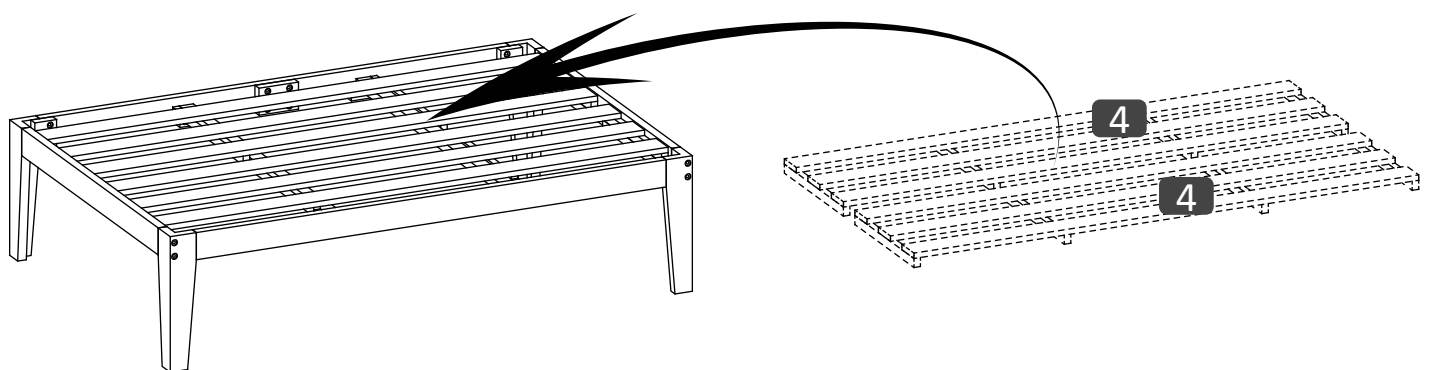

A 
M6x90 Screw
x 8pcs

B 
M6x60 Screw
x 2pcs

C 
M5x45 Screw
x 12pcs

D 
M6x70 Bolt
x 8pcs

E 
M6x50 Bolt
x 4pcs

F 
M4x30 Screw
x 8pcs

G 
M4x40 Screw
x 2pcs

H 
M4x60 Allen key
x2 pcs

Component List

 <p>1 Side of backrest x6 pcs</p>	 <p>2 Back leg frame x1 pc</p>	 <p>3 Front leg frame x1 pc</p>
 <p>4 Seat panel x2 pcs</p>	 <p>5 Side bar w/o the holes x1 pc</p>	 <p>6 Side bar with the holes x1 pc</p>
 <p>7 Back slat with the holes x6 pcs</p>	 <p>8 Back slat without the holes x3 pcs</p>	 <p>9 Seat Support x2 pcs</p>

OPTION 1: THE ARMREST IS ON THE LEFT SIDE.

OPTION 2: THE ARMREST IS ON THE RIGHT SIDE.