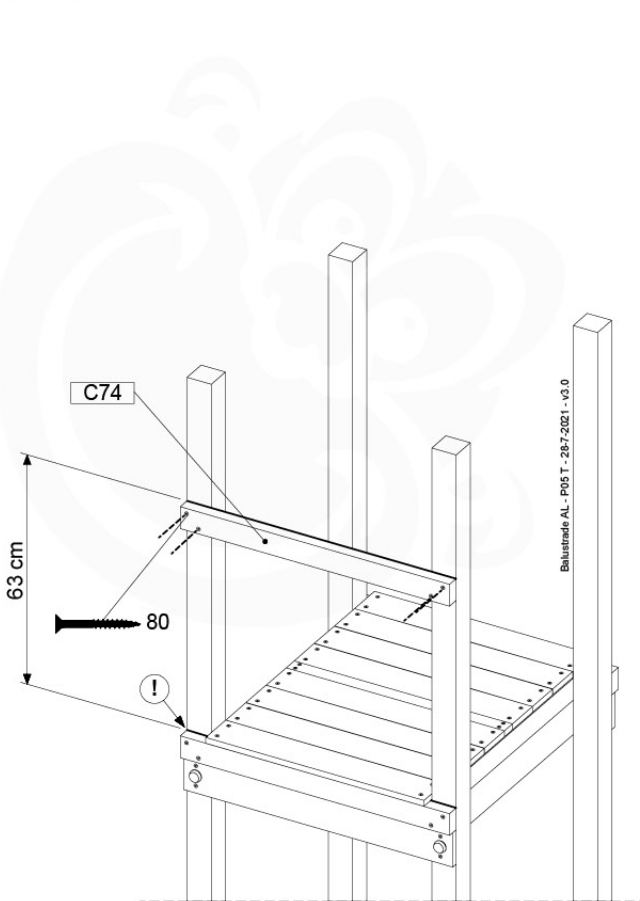

10-1

Balustrade AL - P05 T - 28-7-2021 - v3.0