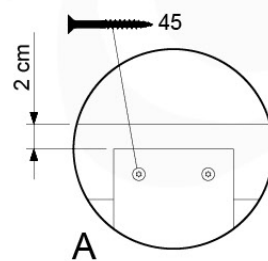

10 Balustrade (2x)

BL02

(194_101)

	PartNo	PartName	QTY.
Hardware Pack 100_601	002_220	Gap Point Screw T25 - 5x45	16
	002_223	Gap Point Screw T25 - 5x80	4
Wood	C74	Beam 740 mm	1
	D65	Board 650 mm	4

Balustrade AL - P03 T - 28-7-2021 - v3.0

10-1

Balustrade AL - P05 T - 28-7-2021 - v3.0

min. 27mm
max. 65mm