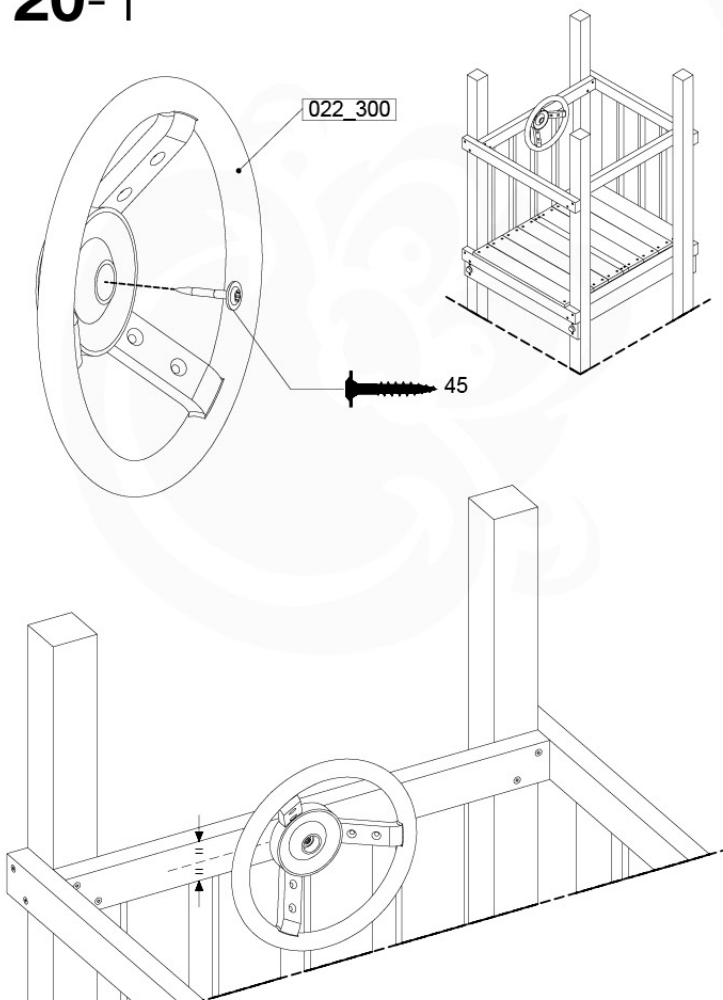

20 Accessories

AC01

(194_119)

	PartNo	PartName	QTY.
Hardware Pack 100_617	001_406	Stealth Screw 8x45	1
	002_041	Dome head screw 4.5 x 20 mm	3
	002_042	Dome head screw 3.5 x 13mm	4
	002_219	Gap Point Screw T25 - 5x30	2
Other	022_300	Steering Wheel	1
	022_800	Rail P/T 105	1
	022_910	Sandpad	1
	103_901	Logo ID Plate	1
	104_107	Tool Set Climbing Units	1
	120_024	Tower Flag	1
	122_302	Telescope	1

Accessory set - P02 - 28-9-2021 - 14

20-1