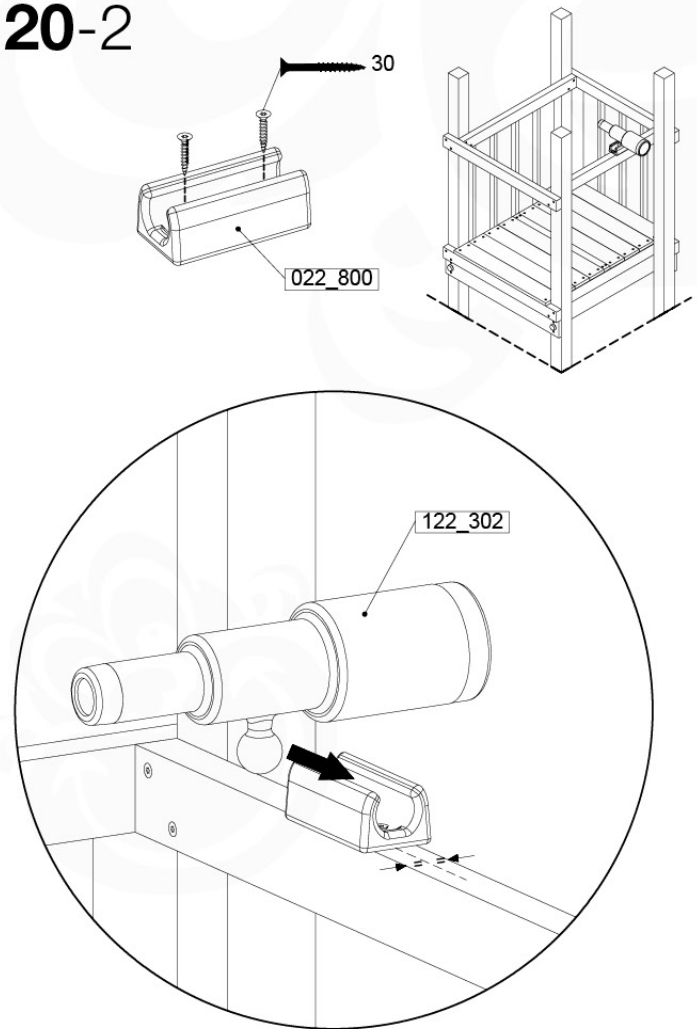

20-2

Accessory set - P03 - 28-9-2021 - 14