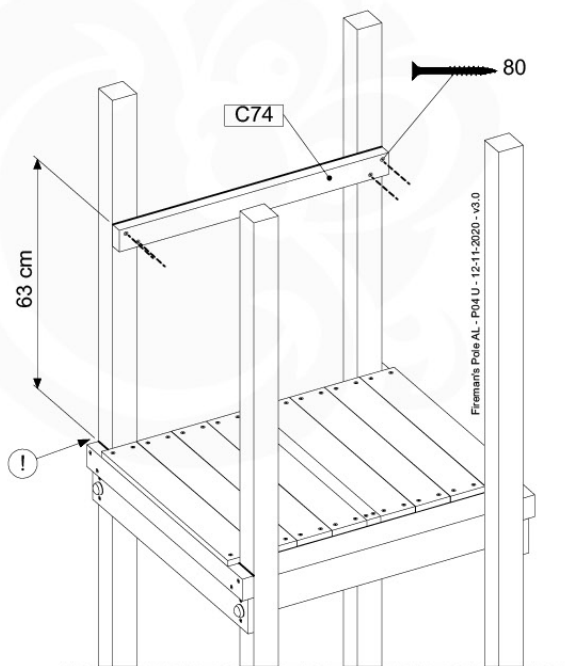

19 Firemans Pole

FP01

(201_275)

	PartNo	PartName	QTY.
Hardware Pack 100_346	001_103	M8 Washer Head Screw 40mm	2
	002_223	Gap Point Screw T25 - 5x80	4
	003_010	M8 spring lock washer	2
	003_040	M8 Washer	2
	004_052	M8 Drive-in Nut 30mm	2
	004_054	M8 Drive-in Nut 45mm	2
	022_31x	bpc-base version 3	2
	022_84x	bpc cover	2
Other	102_915	Fireman's Pole	1
Timber	C74	Beam 740 mm	1

Fireman's Pole AL - P02 U - 12-11-2020 - v3.0

19-1