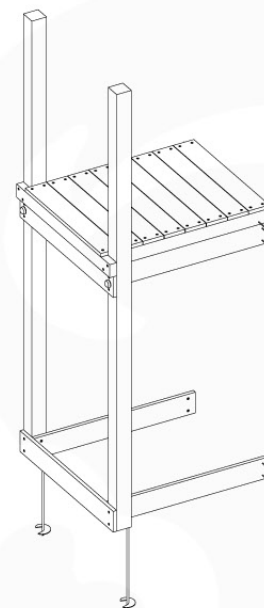

	PartNo	PartName	QTY.
Hardware Pack 100_600	001_406	Stealth Screw 8x45	6
	002_220	Gap Point Screw T25 - 5x45	72
	002_223	Gap Point Screw T25 - 5x80	16
Other	007_001	Ground-anchor	2
Hardware Pack 100_600	022_31x	bpc-base version 3	4
	022_84x	bpc cover	4
Wood	A220	Post 70x70 L2200	4
	C74	Beam 740 mm	4
	D60	Board 600 mm	10
	D74	Board 740 mm	8

Base Tower - P04 - BT03 - 18-12-2020 - v3.0

07-1

07-2

07-3

08 Extension Tower

ET01

(194_100)

	PartNo	PartName	QTY.
Hardware Pack 100_600	001_406	Stealth Screw 8x45	4
	002_220	Gap Point Screw T25 - 5x45	60
	002_223	Gap Point Screw T25 - 5x80	12
Other	007_001	Ground-anchor	2
Hardware Pack 100_600	022_31x	bpc-base version 3	2
	022_84x	bpc cover	2
Wood	A200	Post 70x70 L2000	2
	C74	Beam 740 mm	3
	D60	Board 600 mm	9
	D74	Board 740 mm	6

Extension Tower - P02 - ET01 - 18-12-2020 - v3.0

www.junglegym.com

08-1

08-2

08-3

09 Balustrade (1x)

BL01

(194_101)

	PartNo	PartName	QTY.
Hardware Pack 100_601	002_220	Gap Point Screw T25 - 5x45	16
	002_223	Gap Point Screw T25 - 5x80	4
Wood	C74	Beam 740 mm	1
	D65	Board 650 mm	4

Balustrade AL - P02 U - 28.7.2021 - v3.0