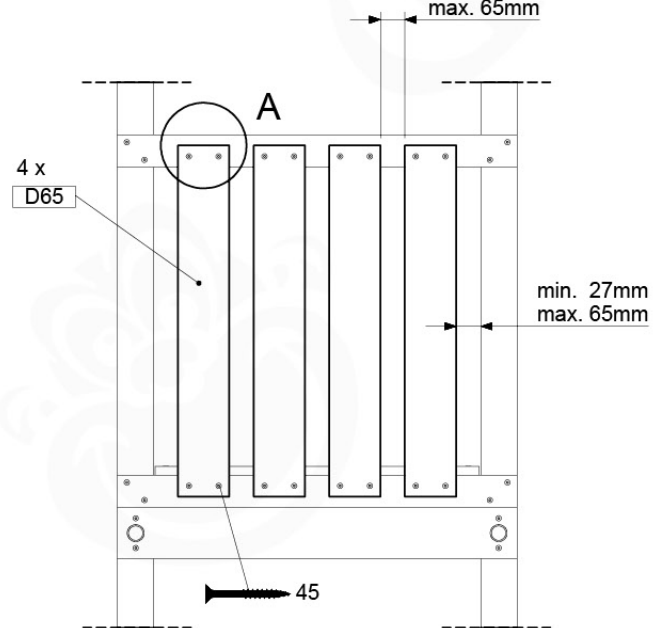

Base Tower - P04 - BT03 - 18-12-2020 - v3.0

07-1

07-2

07-3

08 Extension Tower

ET01

(194_100)

	PartNo	PartName	QTY.
Hardware Pack 100_600	001_406	Stealth Screw 8x45	4
	002_220	Gap Point Screw T25 - 5x45	60
	002_223	Gap Point Screw T25 - 5x80	12
Other	007_001	Ground-anchor	2
Hardware Pack 100_600	022_31x	bpc-base version 3	2
	022_84x	bpc cover	2
Wood	A200	Post 70x70 L2000	2
	C74	Beam 740 mm	3
	D60	Board 600 mm	9
	D74	Board 740 mm	6

	PartNo	PartName	QTY.
Hardware Pack 100_601	002_220	Gap Point Screw T25 - 5x45	16
	002_223	Gap Point Screw T25 - 5x80	4
Wood	C74	Beam 740 mm	1
	D65	Board 650 mm	4

Balustrade AL - P02 U - 28.7.2021 - v3.0

09-1

10 Balustrade (2x)

BL02

(194_101)

	PartNo	PartName	QTY.
Hardware Pack 100_601	002_220	Gap Point Screw T25 - 5x45	16
	002_223	Gap Point Screw T25 - 5x80	4
Wood	C74	Beam 740 mm	1
	D65	Board 650 mm	4

Balustrade AL - P03 T - 28-7-2021 - v3.0

10-1

Balustrade AL - P05 T - 28-7-2021 - v3.0

min. 27mm
max. 65mm

11 Rock Wall

RW01

(194_105)

	PartNo	PartName	QTY.
Hardware pack 100_604	001_102	Washer Head Screw T40 M8x30	8
	002_220	Gap Point Screw T25 - 5x45	24
	002_223	Gap Point Screw T25 - 5x80	4
	003_010	M8 spring lock washer	8
	004_050	M8 22mm Drive in Nut	8
Other	022_50x	Climbing Rock	4
	120_102	Handgrip set (2x Complete)	1
Timber	C74	Beam 740 mm	1
	D74	Board 740 mm	5