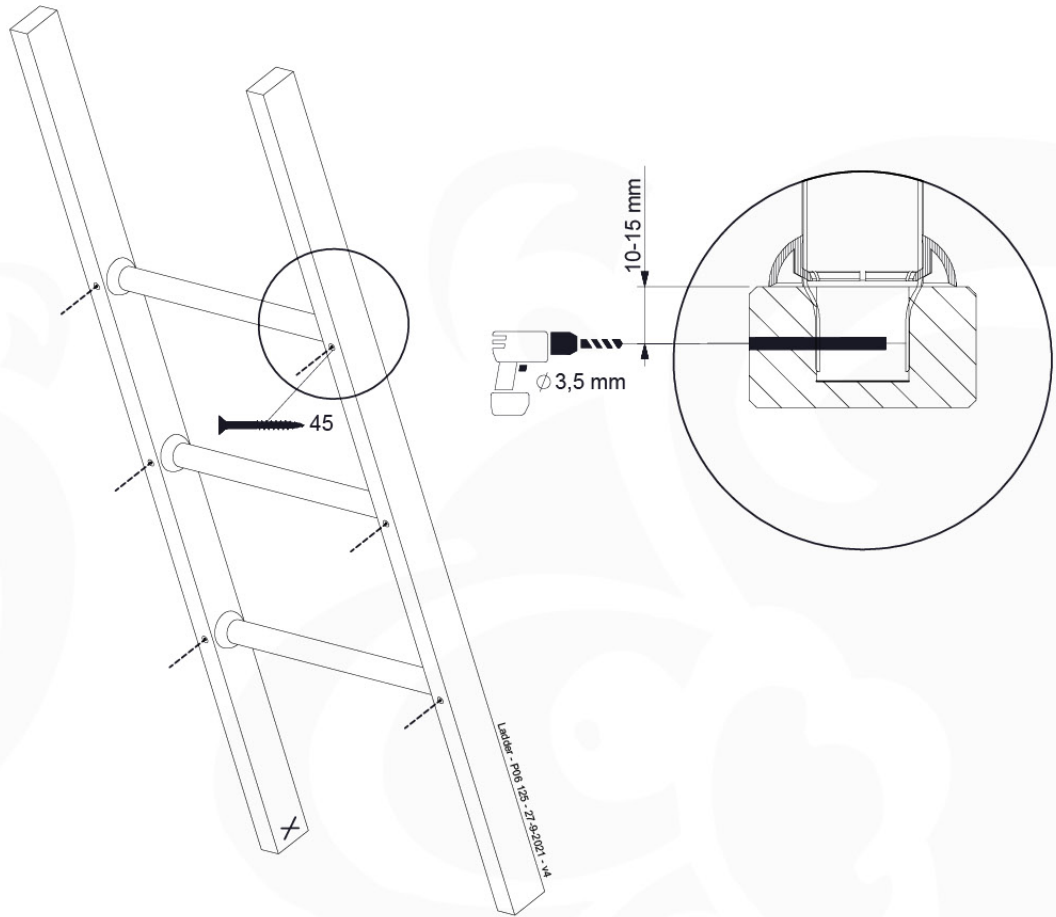

Ladder - P02 125 - 27-9-2021 - v4

12-1

Ladder - P04 125 - 27-9-2021 - v4

12-2

12-3

12-4

13-Picnic Table

PC01

(194_117)

	PartNo	PartName	QTY.
Hardware Pack 100_615	002_220	Gap Point Screw T25 - 5x45	20
	002_223	Gap Point Screw T25 - 5x80	8
Wood	C62	Beam 620 mm	2
	D60	Board 600 mm	4
	D74	Board 740 mm	1

Picnic - P02 - 3-8-2021 - v3