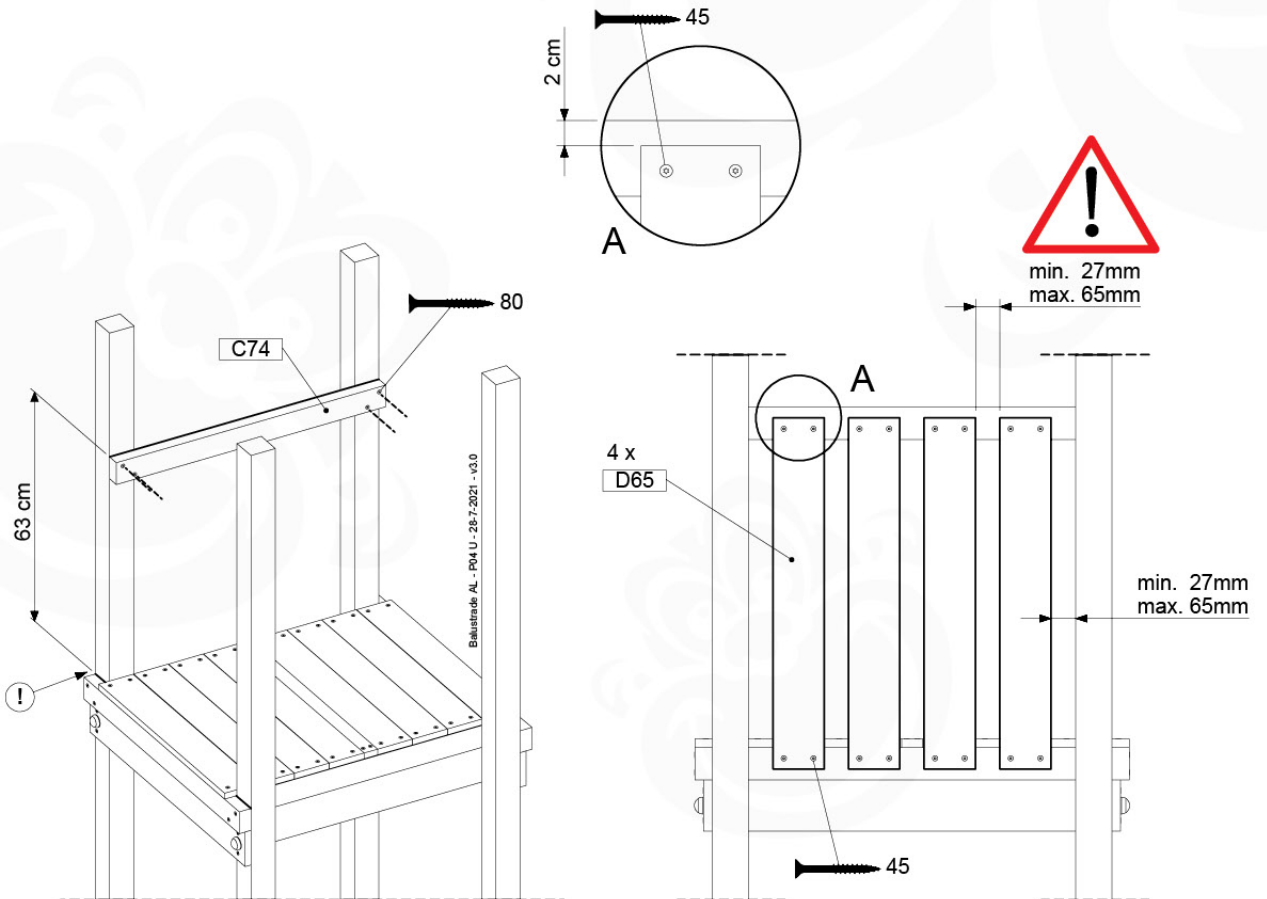

09 Balustrade (1x)

BL01

(194_101)

	PartNo	PartName	QTY.
Hardware Pack 100_601	002_220	Gap Point Screw T25 - 5x45	16
	002_223	Gap Point Screw T25 - 5x80	4
Wood	C74	Beam 740 mm	1
	D65	Board 650 mm	4

Balustrade AL - P02 U - 28.7.2021 - v3.0

09-1