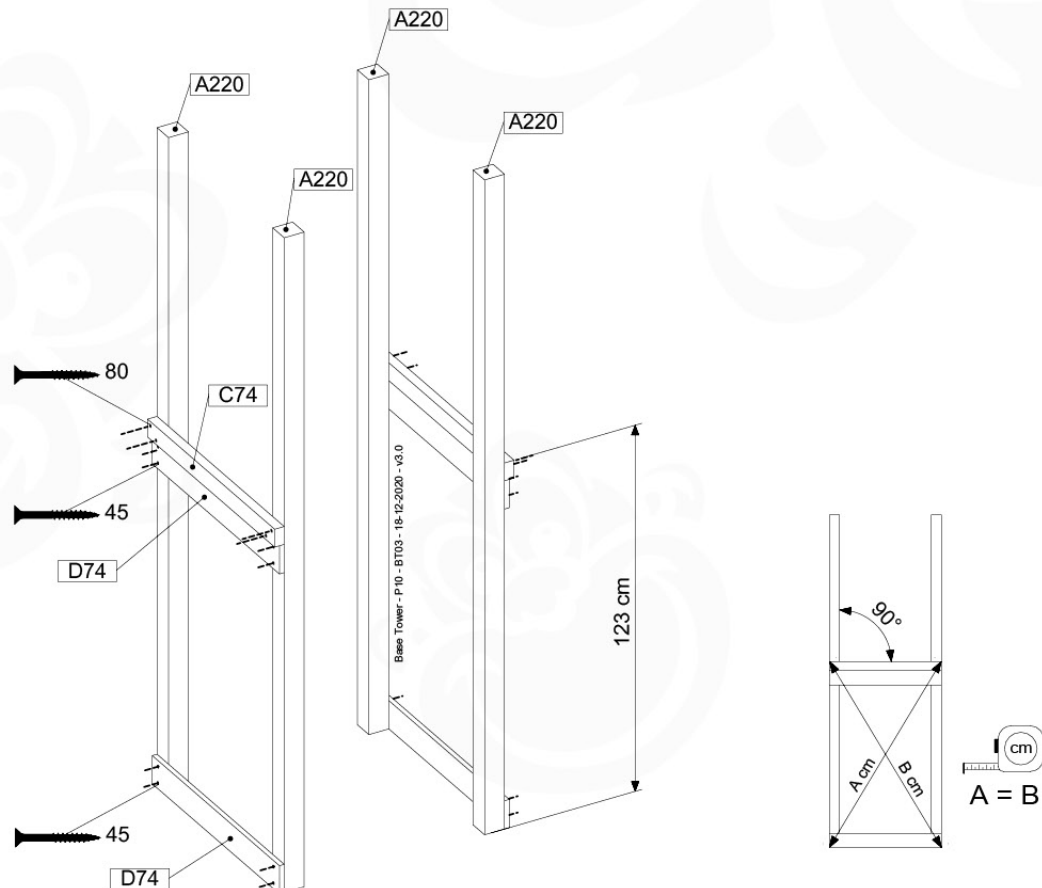

06 Playground Foundation

FD02

06-1

Foundation Plan - P03 - 2/11-2020 - v8

1st Foundation Plan v8

07 Base Tower

BT03

(194_100)

	PartNo	PartName	QTY.
Hardware Pack 100_600	001_406	Stealth Screw 8x45	6
	002_220	Gap Point Screw T25 - 5x45	72
	002_223	Gap Point Screw T25 - 5x80	16
Other	007_001	Ground-anchor	2
Hardware Pack 100_600	022_31x	bpc-base version 3	4
	022_84x	bpc cover	4
Wood	A220	Post 70x70 L2200	4
	C74	Beam 740 mm	4
	D60	Board 600 mm	10
	D74	Board 740 mm	8

Base Tower - P04 - BT03 - 18-12-2020 - v3.0

07-1

07-2

07-3

08 Extension Tower

ET01

(194_100)

	PartNo	PartName	QTY.
Hardware Pack 100_600	001_406	Stealth Screw 8x45	4
	002_220	Gap Point Screw T25 - 5x45	60
	002_223	Gap Point Screw T25 - 5x80	12
Other	007_001	Ground-anchor	2
Hardware Pack 100_600	022_31x	bpc-base version 3	2
	022_84x	bpc cover	2
Wood	A200	Post 70x70 L2000	2
	C74	Beam 740 mm	3
	D60	Board 600 mm	9
	D74	Board 740 mm	6