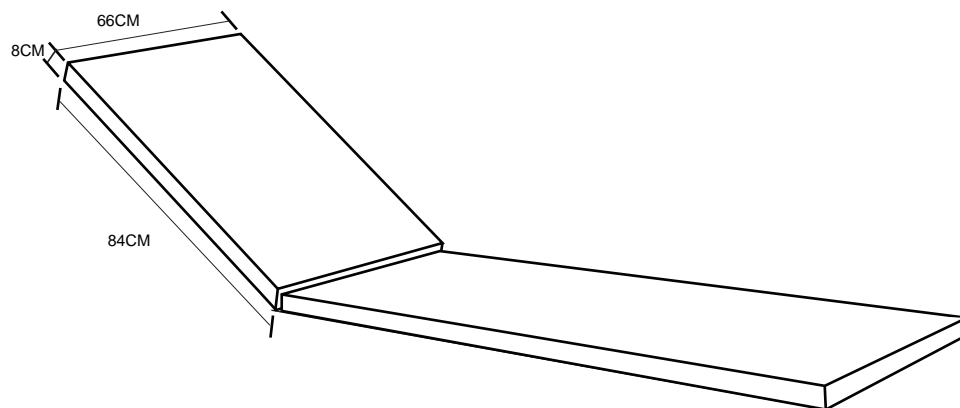

Mass production

Fyld: 100% Polyether (skum)
Füllung: 100% Polyether (schaum)
Filling: 100% Polyether (foam)
Pyntepudebetræk: 100% Polyester
Kissenbezug: 100% Polyester
Cushion cover: 100% Polyester

ITEM NO:

50084

PRODUCT NAME

one-piece cushion
(back part)

DIMENSIONS:

(FINISHED SIZE)
84X66X8CM

FABRIC:

240G/M2 POLYESTER

FILLING:

6CM FOAM

ACCESSORIES:

1)WASHING LABEL
2)ZIPPER