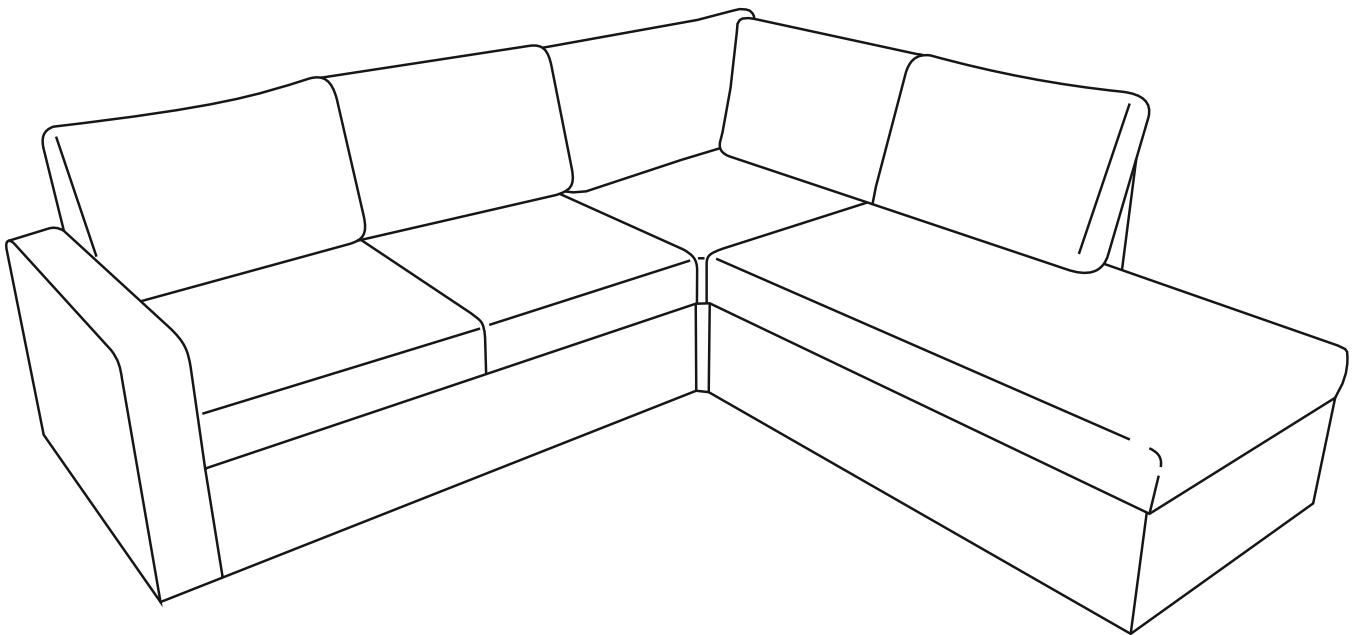

Sacramento 2-seater+corner+rest

Sacramento 2-seater+corner+rest

M8 X 50 mm

Ø8 X Ø24 mm

Ø8 X Ø13 mm

M8 X 47 mm

Ø45 X 35 mm

O X 8

U X 2

V X 2

W X 4

Sacramento 2-seater+corner+rest

Sacramento 2-seater+corner+rest

2

3

Sacramento 2-seater+corner+rest