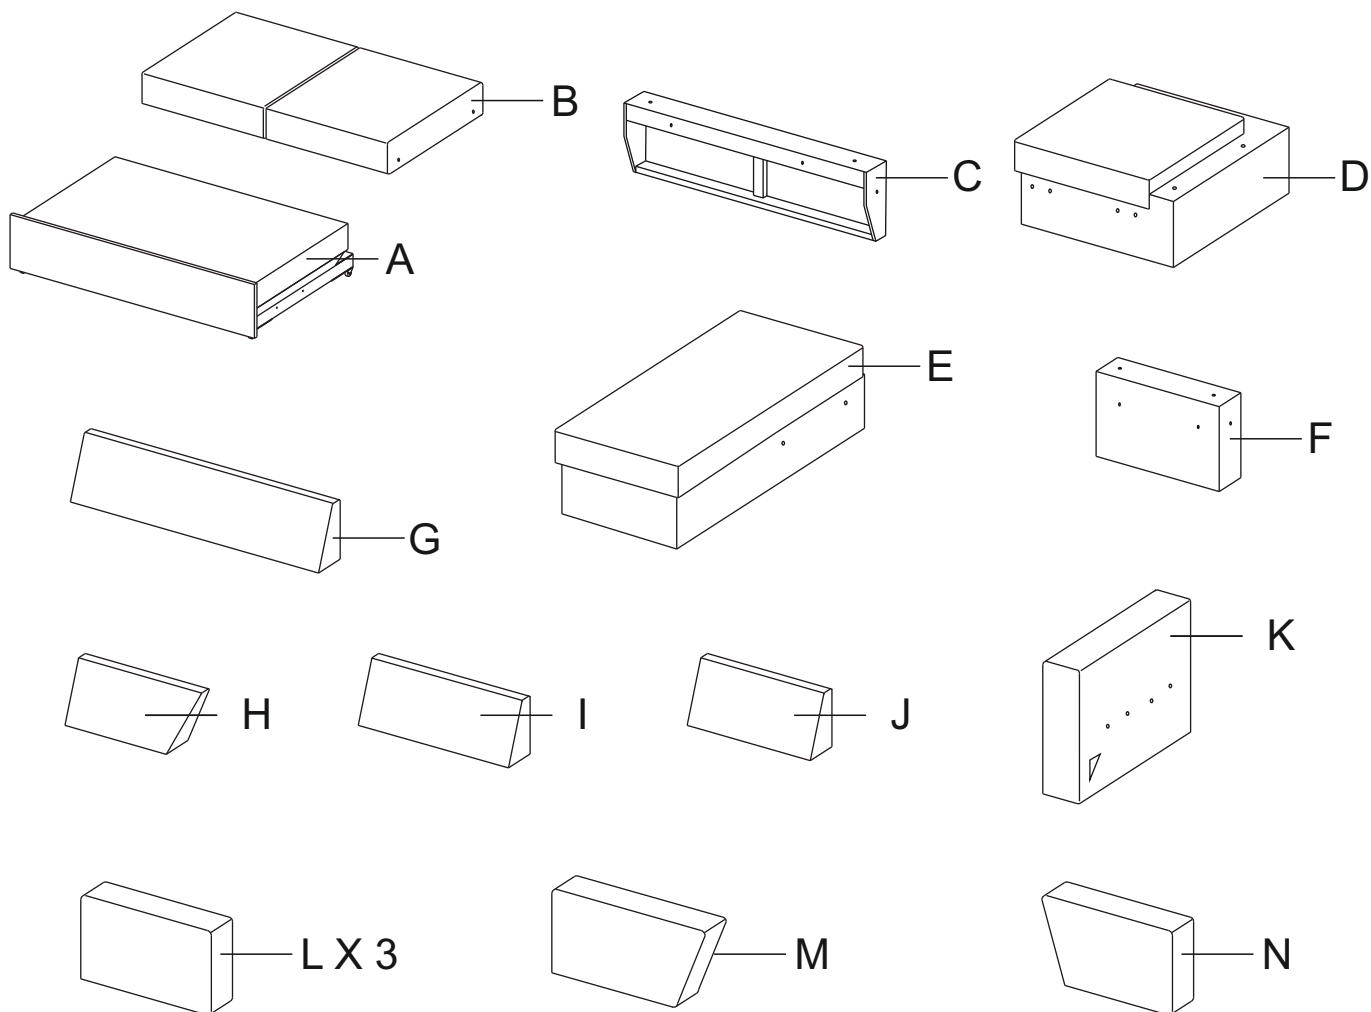

Sacramento 2-seater+corner+rest

Sacramento 2-seater+corner+rest

M8 X 50 mm

Ø8 X Ø24 mm

Ø8 X Ø13 mm

M8 X 47 mm

Ø45 X 35 mm

O X 8

P X 23

Q X 13

R X 8

S X 11

32 mm

M8 X 70 mm

50 X 20 X 35 mm

T X 19

U X 2

V X 2

W X 4

Sacramento 2-seater+corner+rest

Sacramento 2-seater+corner+rest

2

3

Sacramento 2-seater+corner+rest