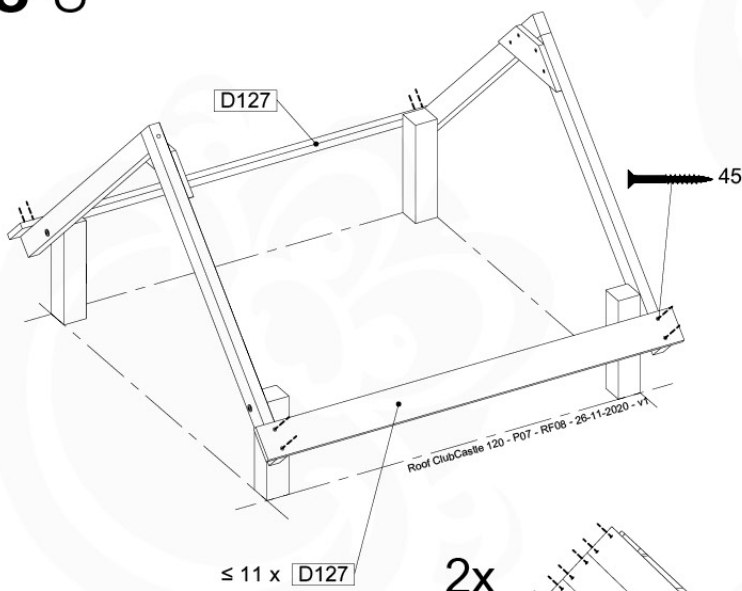

Roof Club/Castle 120 - P03 - RF08 - 26-11-2020 - v1

08-1

08-2

08-3

08-4

09 Roof Castle

RF07

	PartNo	PartName	QTY.
Hardware Pack	001_417	Stealth Screw 8x80	4
	002_220	Gap Point Screw T25 - 5x45	20
	002_223	Gap Point Screw T25 - 5x80	2
	002_308	Gap Point Screw T25 - 5x20	10
	023_031	Finishing Washer GPS 5.0	10
Other	123_222	Sheet Canvas Navigator Line 1200x1850	1
Timber	C90	Beam 900 mm	2
	C96	Beam L=(900+beamheight) mm	2
	D65	Board 650 mm	1
	D120	Board 1200 mm	3