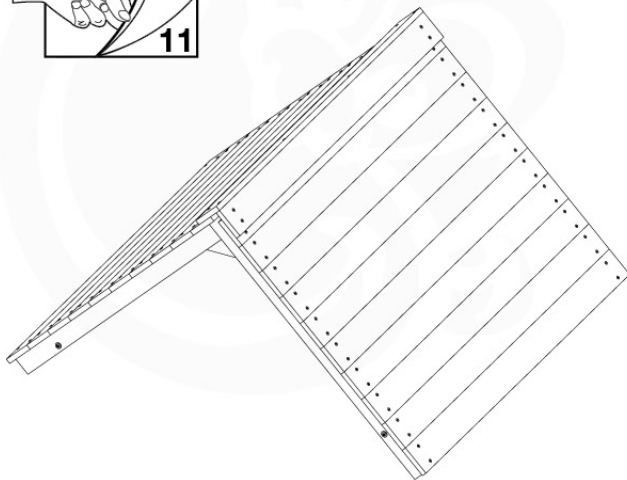

07 Roof

Club