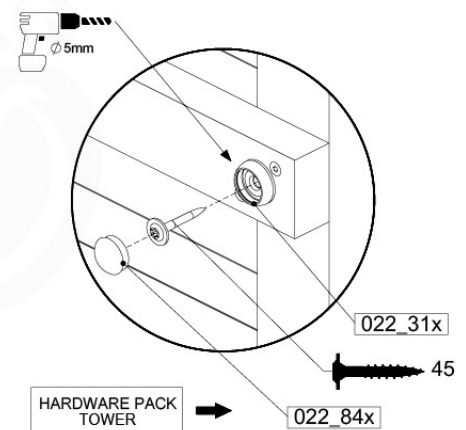

- 324_100 Yellow
- 324_200 Blue
- 324_300 Green
- 324_400 Red
- 324_500 Fuchsia
- 324_600 Dark Green

Fireman's Pole

201_275

14-2

min. 26 mm
max. 65 mm

14-3

HARDWARE PACK
TOWER

14-4