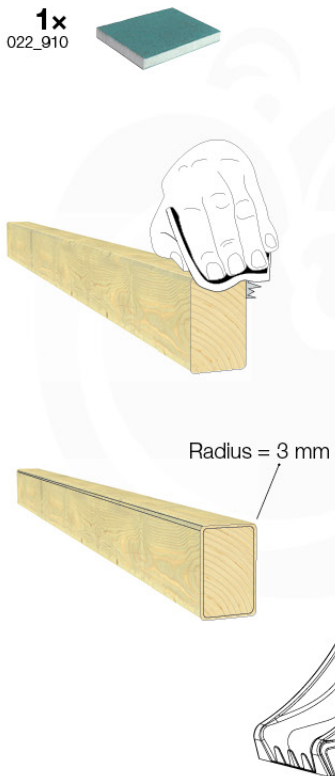

SlideFP 120 x Ballastende - P33 FFTR - 27-11-2020 - v1.0

15-1

15-2

16 Accessories

AC01

(194_119)

	PartNo	PartName	QTY.
Hardware Pack 100_617	001_406	Stealth Screw 8x45	1
	002_041	Dome head screw 4.5 x 20 mm	3
	002_042	Dome head screw 3.5 x 13mm	4
	002_219	Gap Point Screw T25 - 5x30	2
	022_84x	bpc cover	1
Other	022_300	Steering Wheel	1
	022_800	Rail P/T 105	1
	022_910	Sandpad	1
	103_901	Logo ID Plate	1
	104_107	Tool Set Climbing Units	1
	120_024	Tower Flag	1
	122_302	Telescope	1

Accessory ref. - P02 - 18-11-2020 - v3

16-1

16-2

Accessory ref. - P03 - 18-11-2020 - v3

16-3

16-4

Accessory set - P04 - 16-11-2020 - v3

16-5