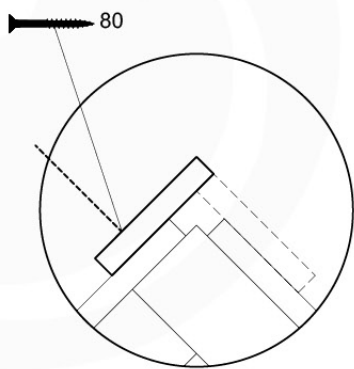

08-4

09 Roof Castle

RF07

	PartNo	PartName	QTY.
Hardware Pack	001_417	Stealth Screw 8x80	4
	002_220	Gap Point Screw T25 - 5x45	20
	002_223	Gap Point Screw T25 - 5x80	2
	002_308	Gap Point Screw T25 - 5x20	10
	023_031	Finishing Washer GPS 5.0	10
Other	123_222	Sheet Canvas Navigator Line 1200x1850	1
Timber	C90	Beam 900 mm	2
	C96	Beam L=(900+beamheight) mm	2
	D65	Board 650 mm	1
	D120	Board 1200 mm	3