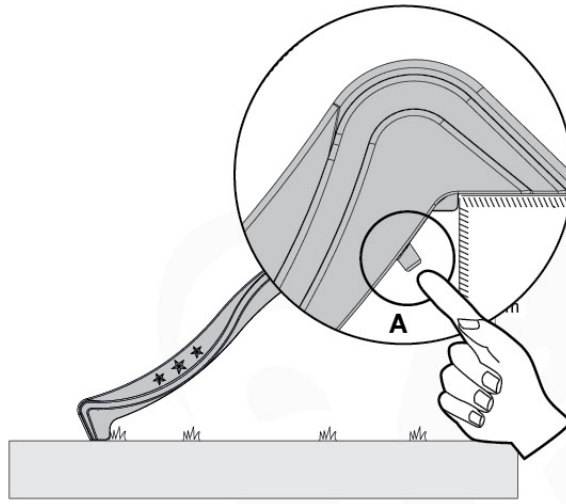

14-6

15 Firemans Pole

FP07

	PartNo	PartName	QTY.
Hardware Pack(s)	001_103	M8 Washer Head Screw 40mm	2
	002_220	Gap Point Screw T25 - 5x45	16
	002_223	Gap Point Screw T25 - 5x80	8
	003_010	M8 spring lock washer	2
	003_040	M8 Washer	2
	004_052	M8 Drive-in Nut 30mm	2
	004_054	M8 Drive-in Nut 45mm	2
	022_31x	bpc-base version 3	2
	022_84x	bpc cover	2
Other	102_915	Fireman's Pole	1
Timber	C70	Beam 700 mm	1
	C114	Beam 1140 mm	1
	D65	Board 650 mm	3