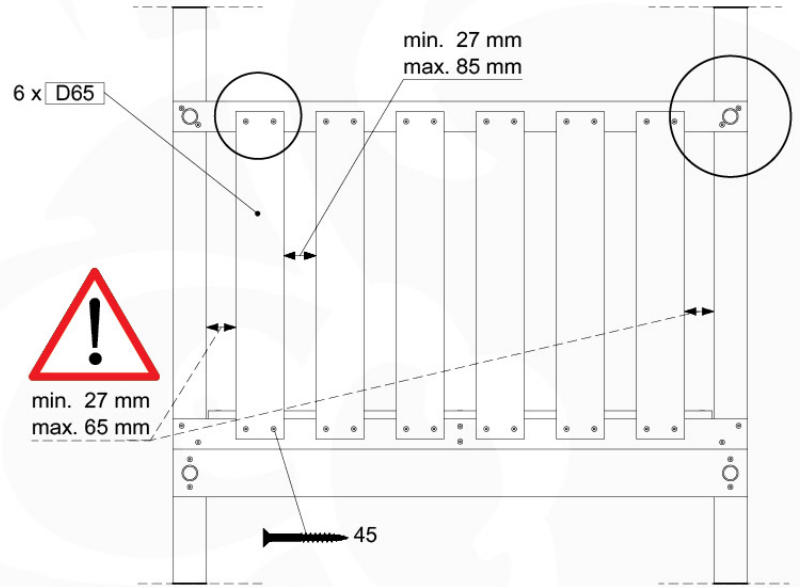

Balustrade 120 - P02 U - 30-11-2020 - v1.0

05-1

06 Balustrade (1x)

BL04

	PartNo	PartName	QTY.
Hardware Pack	002_220	Gap Point Screw T25 - 5x45	24
	002_223	Gap Point Screw T25 - 5x80	4
Timber	C114	Beam 1140 mm	1
	D65	Board 650 mm	6

Balustrade 120 - P03 T - 30-11-2020 - v1.0

06-1

07 Roof

Club

Castle

08 Roof Club

RF08

	PartNo	PartName	QTY.
Hardware Pack	001_417	Stealth Screw 8x80	4
	002_220	Gap Point Screw T25 - 5x45	100
	002_223	Gap Point Screw T25 - 5x80	8
Timber	C90	Beam 900 mm	2
	C96	Beam L=(900+beamheight) mm	2
	D65	Board 650 mm	1
	D127	Board 1270 mm	18-24