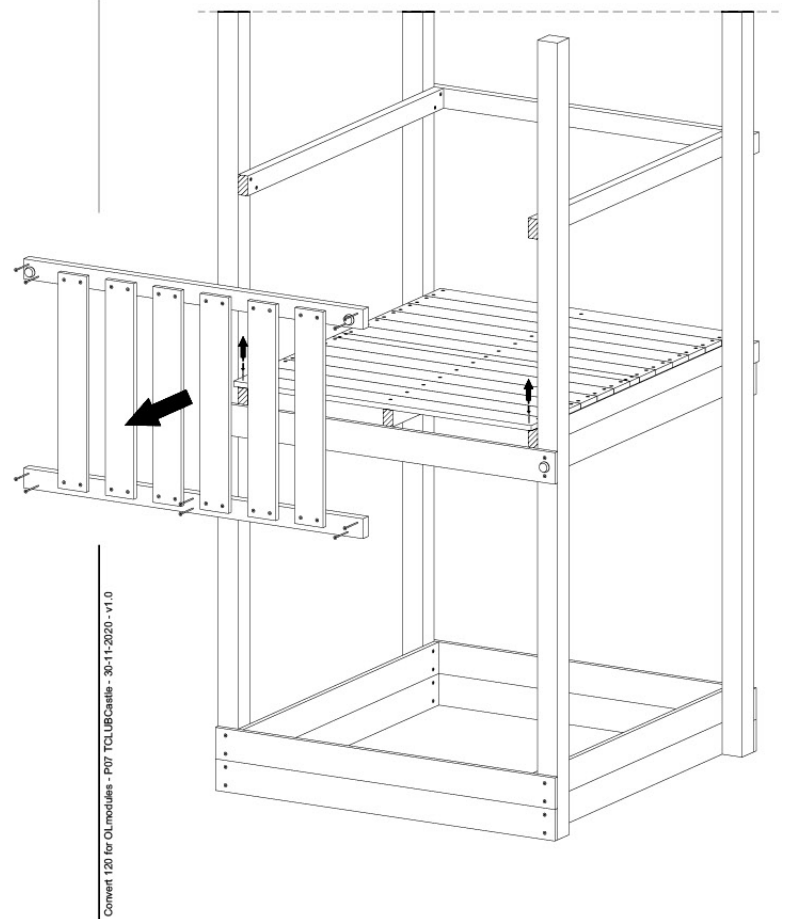

18 Tower preparation for Modules/ links

- 450_240 / 850_240 Bridge Module
- 450_255 / 850_255 Balcony Module
- 450_410 / 850_410 Boat Module
- 450_415 / 850_415 Train Module
- 470_100 / 870_100 Bridge Link
- 470_105 / 870_105 Net Link