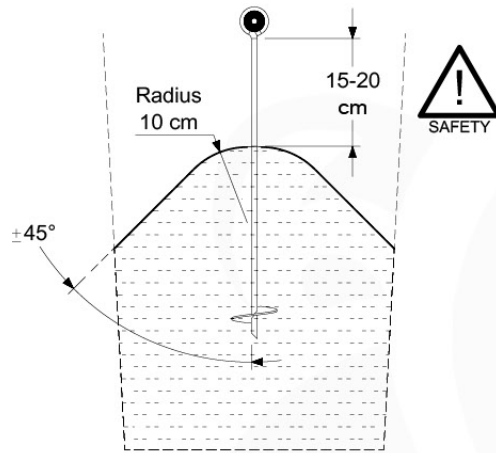

Parts:
Hardware Package Tower →

Ground Anchors 120 - P02 - 27-11-2020 - v1

12-1

12-2

40 L / 80 kg

24h

13 Add-on

Wavy Star Slide XL