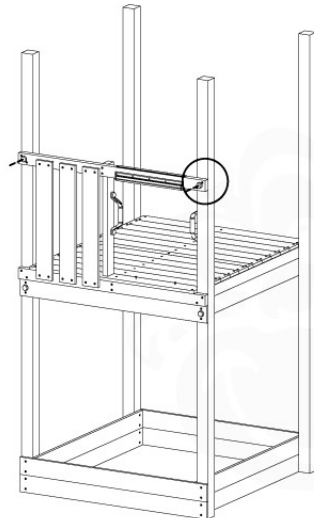

- 324_100 Yellow
- 324_200 Blue
- 324_300 Green
- 324_400 Red
- 324_500 Fuchsia
- 324_600 Dark Green

Fireman's Pole

201_275

14-2

min. 26 mm
max. 65 mm

14-3

HARDWARE PACK
TOWER

14-4