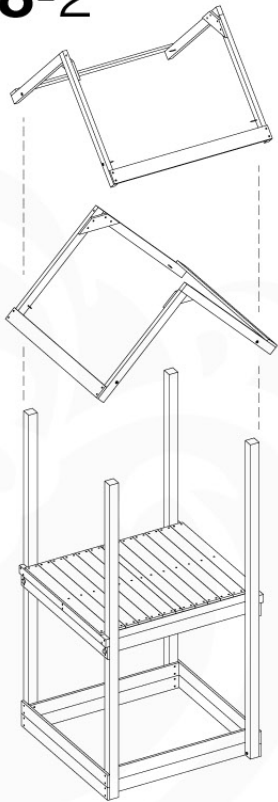

Base Tower NL - P06 - BT11 - 30-11-2020 - v3.0

04-1

04-2

04-3

04-4

05 Balustrade (1x)

BL03

	PartNo	PartName	QTY.
Hardware Pack	002_220	Gap Point Screw T25 - 5x45	24
	002_223	Gap Point Screw T25 - 5x80	4
Timber	C114	Beam 1140 mm	1
	D65	Board 650 mm	6

Balustrade 120 - P02 U - 30-11-2020 - v1.0

05-1

06 Balustrade (1x)

BL04

	PartNo	PartName	QTY.
Hardware Pack	002_220	Gap Point Screw T25 - 5x45	24
	002_223	Gap Point Screw T25 - 5x80	4
Timber	C114	Beam 1140 mm	1
	D65	Board 650 mm	6

Balustrade 120 - P03 T - 30-11-2020 - v1.0

06-1

07 Roof

Club

Castle

08 Roof Club

RF08

	PartNo	PartName	QTY.
Hardware Pack	001_417	Stealth Screw 8x80	4
	002_220	Gap Point Screw T25 - 5x45	100
	002_223	Gap Point Screw T25 - 5x80	8
Timber	C90	Beam 900 mm	2
	C96	Beam L=(900+beamheight) mm	2
	D65	Board 650 mm	1
	D127	Board 1270 mm	18-24

Roof Club/Castle 120 - P03 - RF08 - 26-11-2020 - v1

08-1

08-2

08-3

08-4

09 Roof Castle

RF07

	PartNo	PartName	QTY.
Hardware Pack	001_417	Stealth Screw 8x80	4
	002_220	Gap Point Screw T25 - 5x45	20
	002_223	Gap Point Screw T25 - 5x80	2
	002_308	Gap Point Screw T25 - 5x20	10
	023_031	Finishing Washer GPS 5.0	10
Other	123_222	Sheet Canvas Navigator Line 1200x1850	1
Timber	C90	Beam 900 mm	2
	C96	Beam L=(900+beamheight) mm	2
	D65	Board 650 mm	1
	D120	Board 1200 mm	3