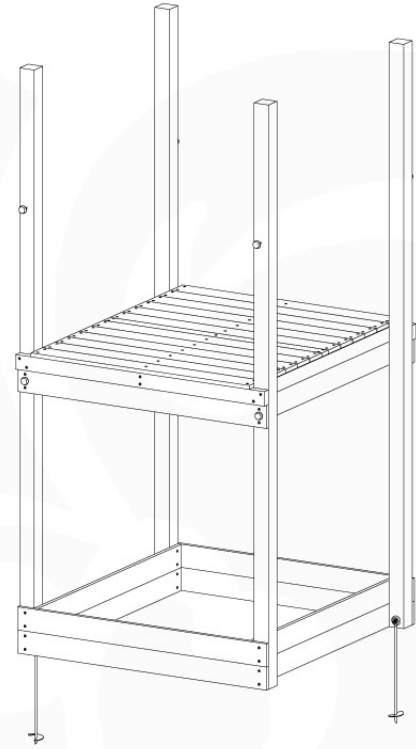

04 Base Tower

BT11

	PartNo	PartName	QTY.
Hardware Pack	001_406	Stealth Screw 8x45	10
	002_220	Gap Point Screw T25 - 5x45	118
	002_223	Gap Point Screw T25 - 5x80	20
Other	007_001	Ground-anchor	2
Hardware Pack	022_31x	bpc-base version 3	8
	022_84x	bpc cover	8
Timber	A240	Post 70x70 L2400	4
	C114	Beam 1140 mm	5
	D100	Board 1000 mm	11-14
	D114	Board 1140 mm	12

Base Tower NL - P06 - BT11 - 30-11-2020 - v3.0

04-1

04-2

04-3

04-4

05 Balustrade (1x)

BL03

	PartNo	PartName	QTY.
Hardware Pack	002_220	Gap Point Screw T25 - 5x45	24
	002_223	Gap Point Screw T25 - 5x80	4
Timber	C114	Beam 1140 mm	1
	D65	Board 650 mm	6