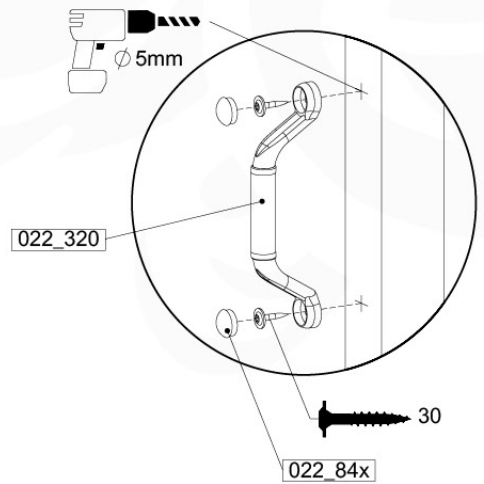

14-2

min. 26 mm
max. 65 mm

14-3

HARDWARE PACK
TOWER