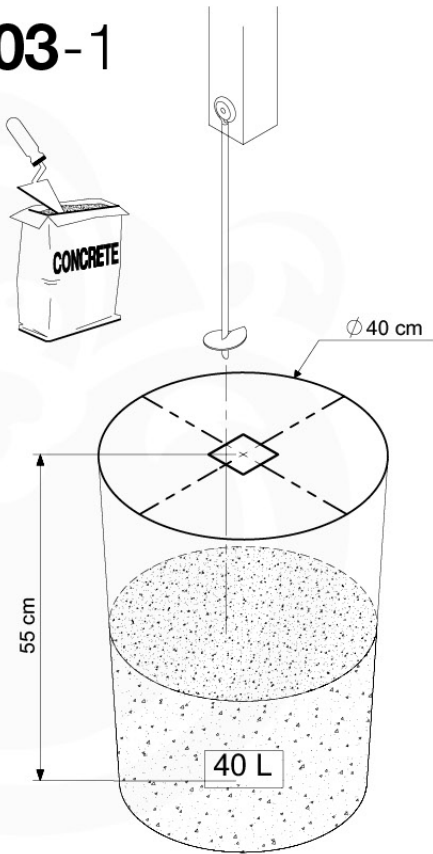

03 Playground Foundation

FD05

03-1