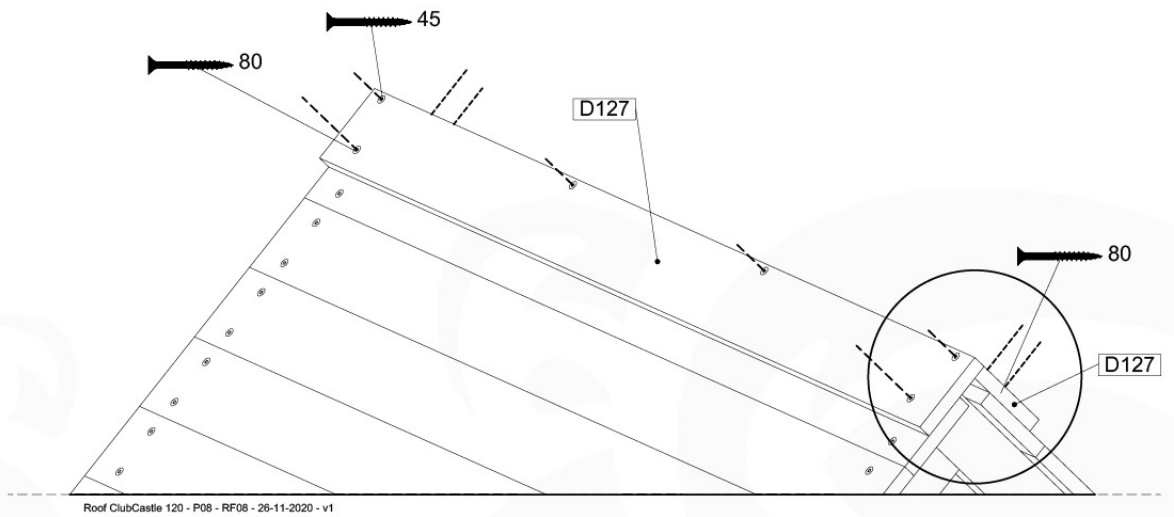

08-4

09 Roof Castle

RF07

	PartNo	PartName	QTY.
Hardware Pack	001_417	Stealth Screw 8x80	4
	002_220	Gap Point Screw T25 - 5x45	20
	002_223	Gap Point Screw T25 - 5x80	2
	002_308	Gap Point Screw T25 - 5x20	10
	023_031	Finishing Washer GPS 5.0	10
Other	123_222	Sheet Canvas Navigator Line 1200x1850	1
Timber	C90	Beam 900 mm	2
	C96	Beam L=(900+beamheight) mm	2
	D65	Board 650 mm	1
	D120	Board 1200 mm	3