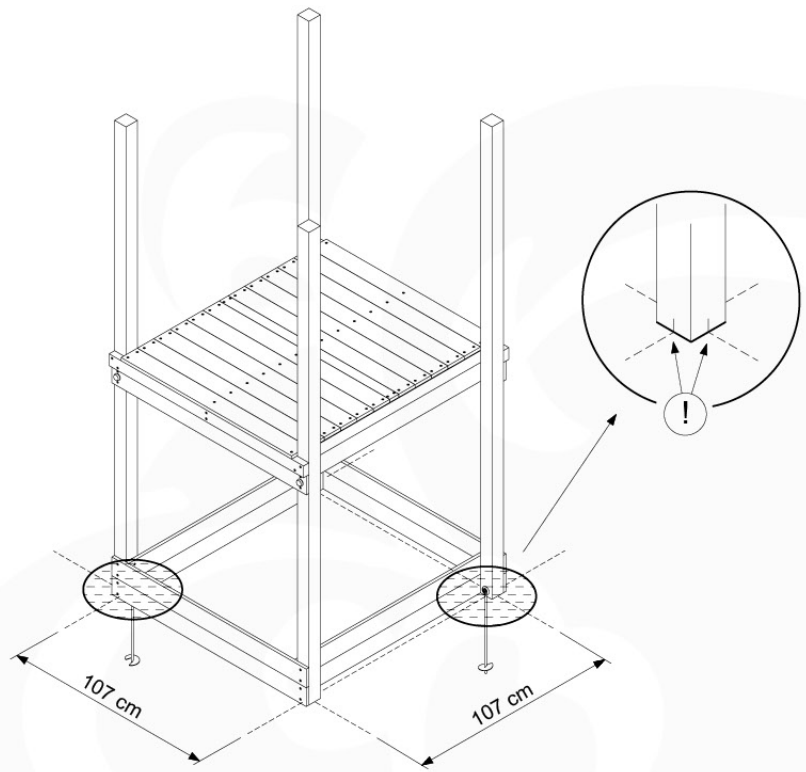

Foundation Plan - P07 - 27-11-2020 - v3