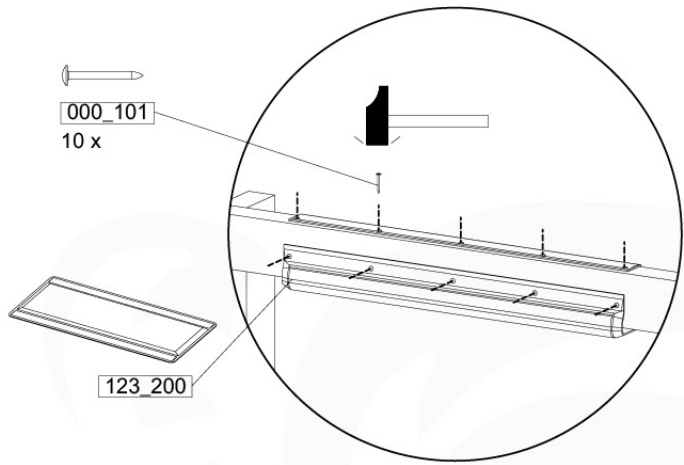

14-2

min. 26 mm
max. 65 mm

14-3

HARDWARE PACK
TOWER