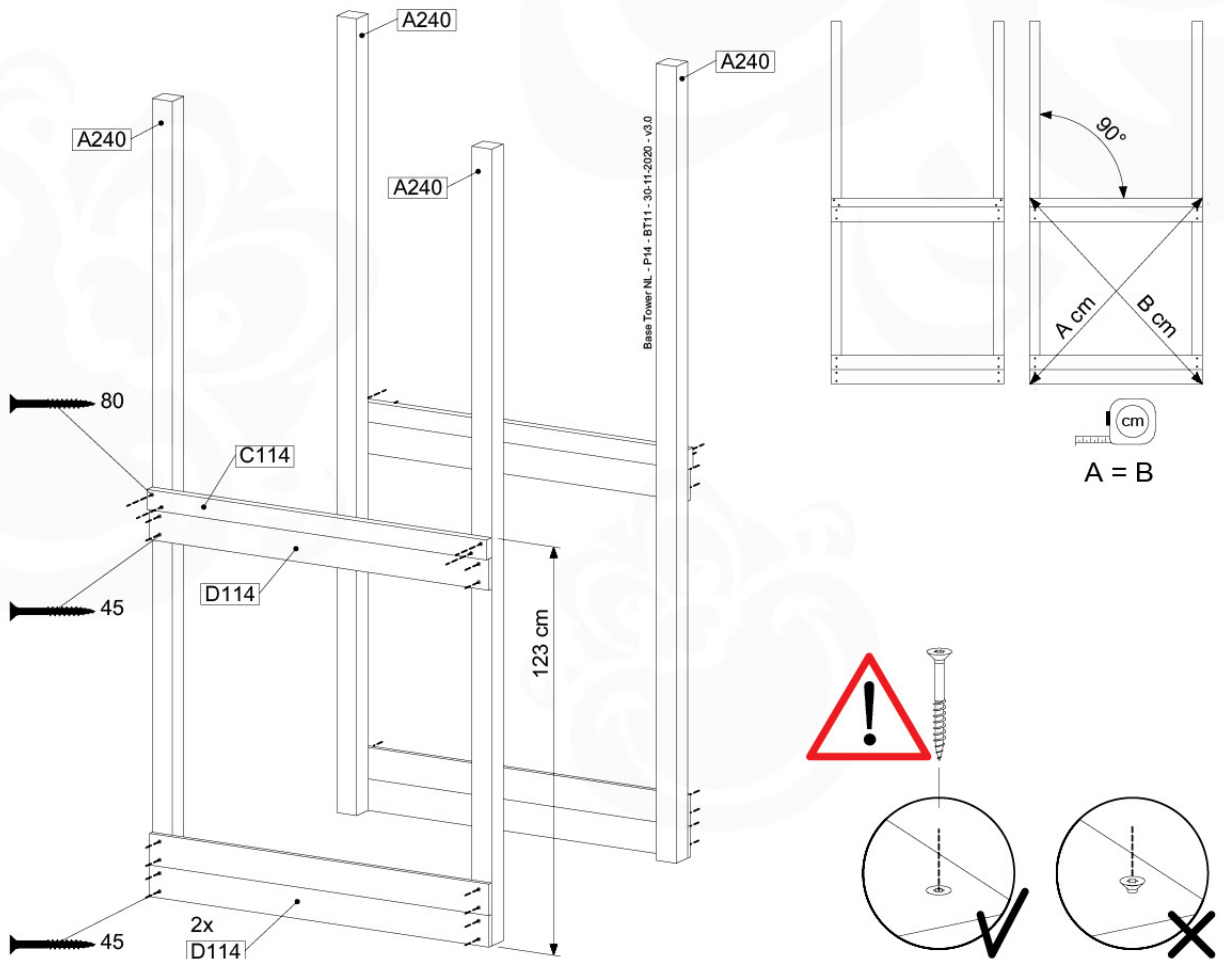

04 Base Tower

BT11

	PartNo	PartName	QTY.
Hardware Pack	001_406	Stealth Screw 8x45	10
	002_220	Gap Point Screw T25 - 5x45	118
	002_223	Gap Point Screw T25 - 5x80	20
Other	007_001	Ground-anchor	2
Hardware Pack	022_31x	bpc-base version 3	8
	022_84x	bpc cover	8
Timber	A240	Post 70x70 L2400	4
	C114	Beam 1140 mm	5
	D100	Board 1000 mm	11-14
	D114	Board 1140 mm	12

Base Tower NL - P06 - BT11 - 30-11-2020 - v3.0

04-1