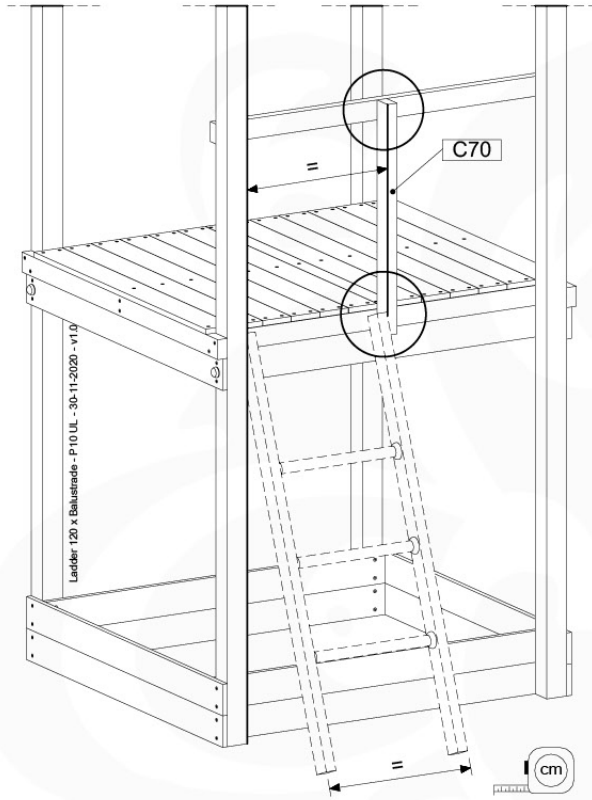

Ladder 120x Bakstrade - P02 UL - 30-11-2020 - v1.0

10-1

10-2

10-3

10-4

10-5

11 Swing Frame / Climb Frame

12

+

1-Swing frame / 2-Swing frame
457_101
457_102

12

+

1-Climb frame / 2-Climb frame
457_105
457_106

12

12 Ground Anchors

GA05