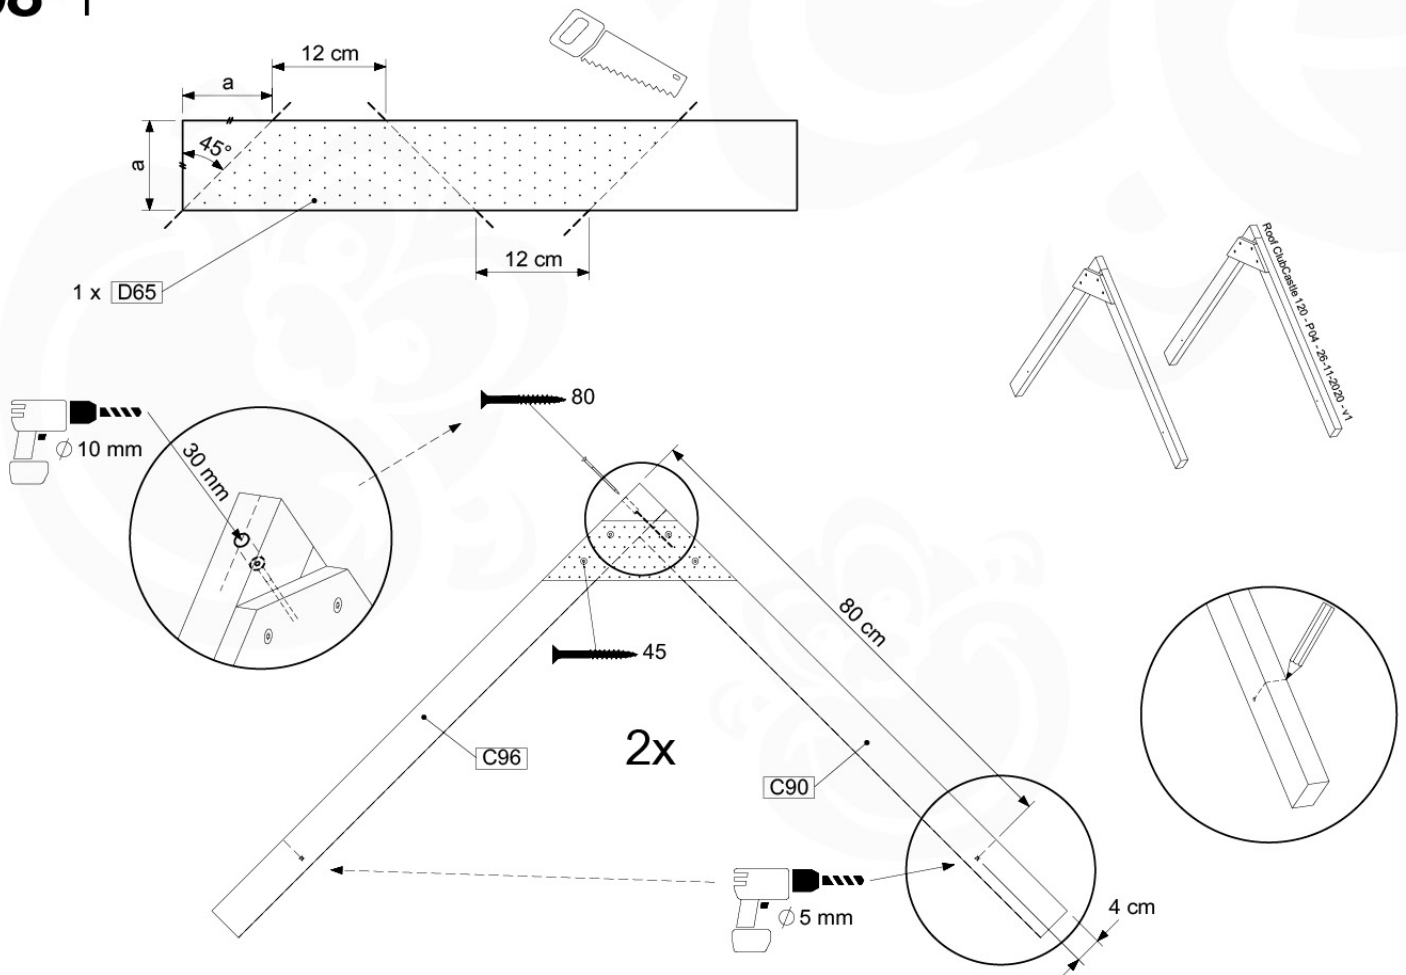

08 Roof Club

RF08

	PartNo	PartName	QTY.
Hardware Pack	001_417	Stealth Screw 8x80	4
	002_220	Gap Point Screw T25 - 5x45	100
	002_223	Gap Point Screw T25 - 5x80	8
Timber	C90	Beam 900 mm	2
	C96	Beam L=(900+beamheight) mm	2
	D65	Board 650 mm	1
	D127	Board 1270 mm	18-24

08-1