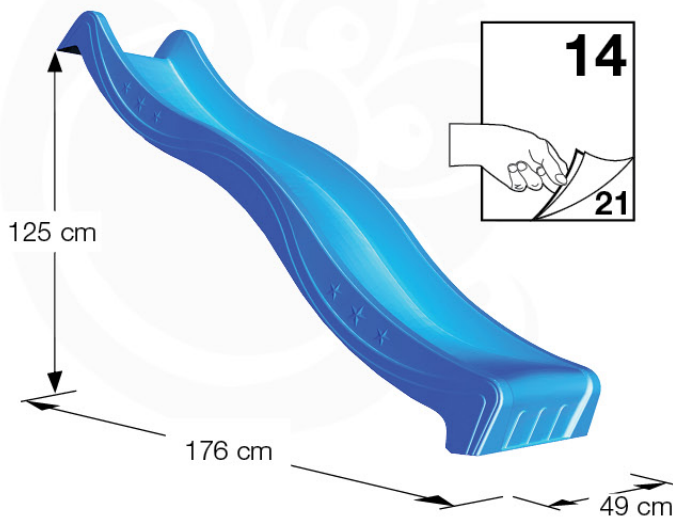

13 Add-on

Wavy Star Slide XL

- 324_100 Yellow
- 324_200 Blue
- 324_300 Green
- 324_400 Red
- 324_500 Fuchsia
- 324_600 Dark Green

Fireman's Pole

201_275