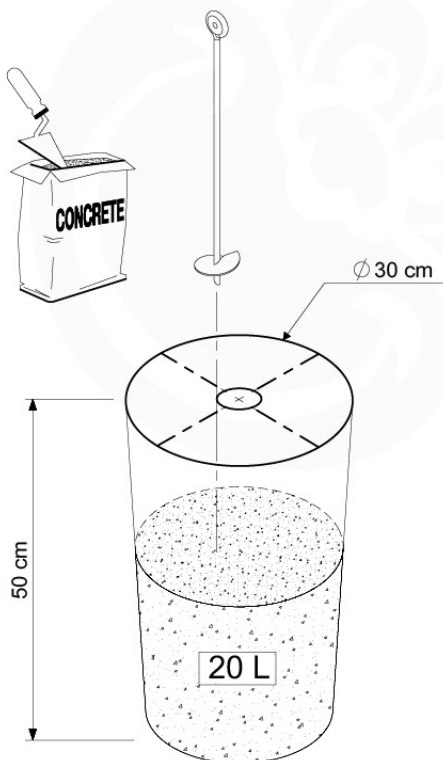

03 Playground Foundation

FD05

03-1

Foundation Plan - P07 - 27-11-2020 - v3

03-2

Foundation Plan - P06 - 27-11-2020 - v3