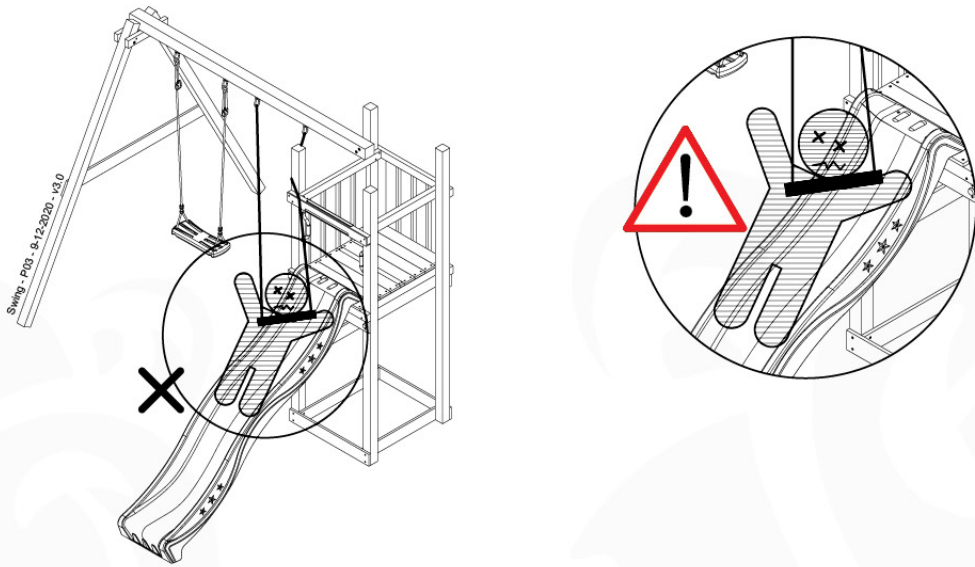

05-3

05-4

05-5

05-6

06

	PartNo	PartName	QTY.
Hardware Pack	001_406	Stealth Screw 8x45	4
	001_417	Stealth Screw 8x80	3
	001_422	Stealth Screw 8x137	3
	002_220	Gap Point Screw T25 - 5x45	12
	002_223	Gap Point Screw T25 - 5x80	6
Other	005_528	Swing Beam Bracket 7x7	1
	005_529	Swing Beam Bracket 9x9	1
	007_001	Ground-anchor	2
Hardware Pack	022_31x	bpc-base version 3	2
	022_84x	bpc cover	2
	023_031	Finishing Washer GPS 5.0	2
Other	101_003	Swing hook with Carabiner	4