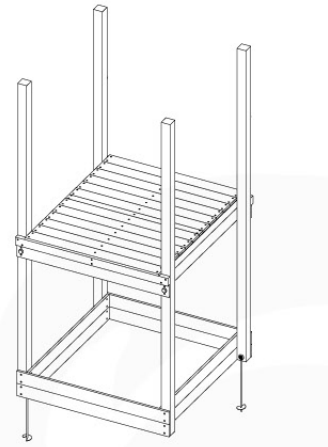

+

1-Swing frame / 2-Swing frame
457_101
457_102

12

+

1-Climb frame / 2-Climb frame
457_105
457_106

12

12 Ground Anchors

GA05

Parts:
Hardware Package Tower →

Ground Anchors 120 - P02 - 27-11-2020 - v1

12-1

12-2

40 L / 80 kg

24h

13 Add-on

Wavy Star Slide XL