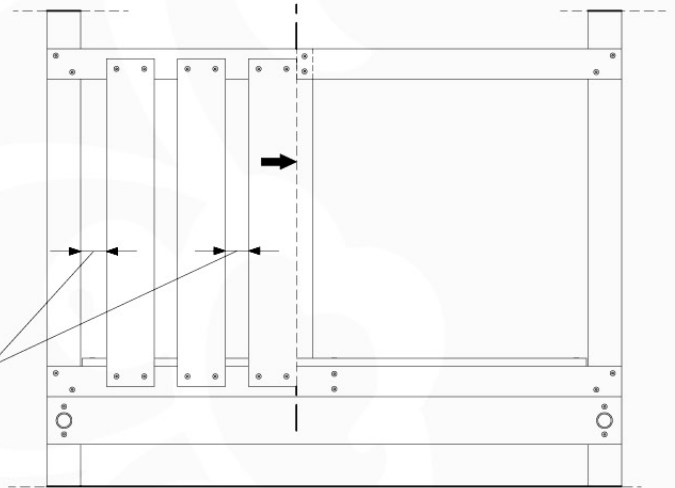

- 324_100 Yellow
- 324_200 Blue
- 324_300 Green
- 324_400 Red
- 324_500 Fuchsia
- 324_600 Dark Green

Fireman's Pole

201_275

14-2

min. 26 mm
max. 65 mm

14-3

HARDWARE PACK
TOWER

14-4