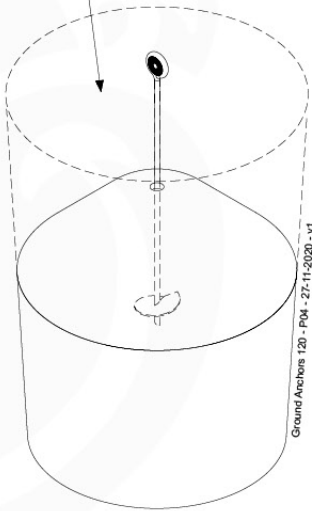

Parts:
Hardware Package Tower →

Ground Anchors 120 - P02 - 27-11-2020 - v1

12-1

12-2

40 L / 80 kg

24h

13 Add-on

Wavy Star Slide XL