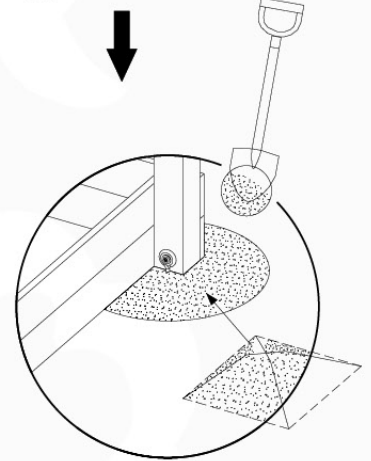

Parts:
Hardware Package Tower →

Ground Anchors 120 - P02 - 27-11-2020 - v1

12-1

12-2

40 L / 80 kg

24h

13 Add-on

Wavy Star Slide XL