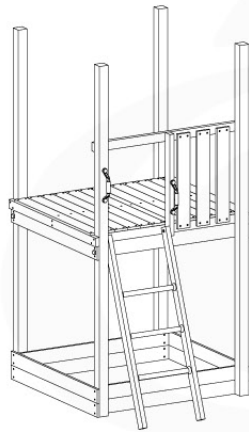

Ladder 120x Bakstrade - P02 UL - 30-11-2020 - v1.0

10-1

10-2

10-3

10-4

10-5

11 Swing Frame / Climb Frame

12

+

1-Swing frame / 2-Swing frame
457_101
457_102

12

+

1-Climb frame / 2-Climb frame
457_105
457_106

12

12 Ground Anchors

GA05