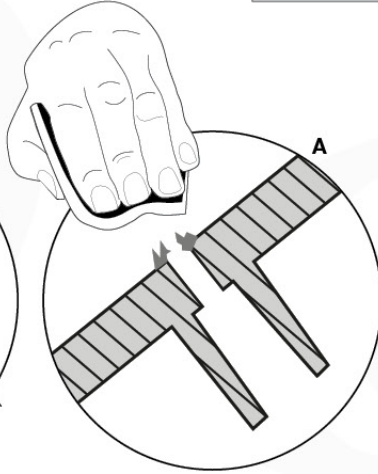

14-6

15 Firemans Pole

FP07

	PartNo	PartName	QTY.
Hardware Pack(s)	001_103	M8 Washer Head Screw 40mm	2
	002_220	Gap Point Screw T25 - 5x45	16
	002_223	Gap Point Screw T25 - 5x80	8
	003_010	M8 spring lock washer	2
	003_040	M8 Washer	2
	004_052	M8 Drive-in Nut 30mm	2
	004_054	M8 Drive-in Nut 45mm	2
	022_31x	bpc-base version 3	2
	022_84x	bpc cover	2
Other	102_915	Fireman's Pole	1
Timber	C70	Beam 700 mm	1
	C114	Beam 1140 mm	1
	D65	Board 650 mm	3