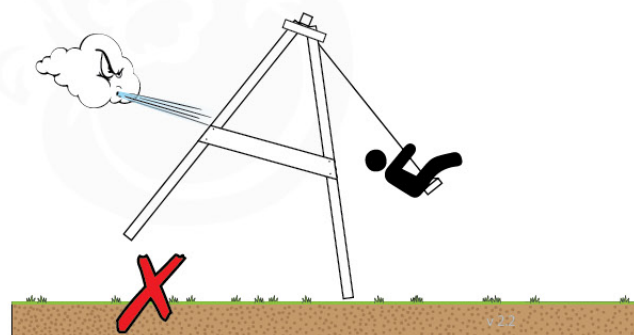

05-3

05-4

05-5

05-6

06

	PartNo	PartName	QTY.
Hardware Pack	001_406	Stealth Screw 8x45	4
	001_417	Stealth Screw 8x80	3
	001_422	Stealth Screw 8x137	3
	002_220	Gap Point Screw T25 - 5x45	12
	002_223	Gap Point Screw T25 - 5x80	6
Other	005_528	Swing Beam Bracket 7x7	1
	005_529	Swing Beam Bracket 9x9	1
	007_001	Ground-anchor	2
Hardware Pack	022_31x	bpc-base version 3	2
	022_84x	bpc cover	2
	023_031	Finishing Washer GPS 5.0	2
Other	101_003	Swing hook with Carabiner	4