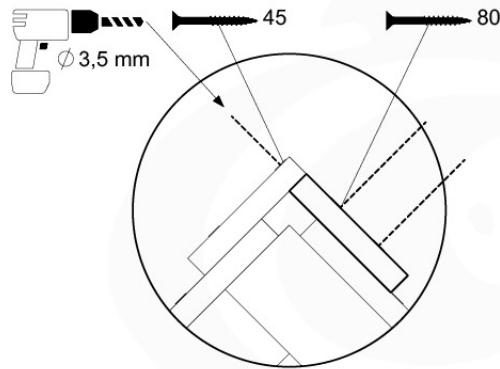

08-4

09 Roof Castle

RF07

	PartNo	PartName	QTY.
Hardware Pack	001_417	Stealth Screw 8x80	4
	002_220	Gap Point Screw T25 - 5x45	20
	002_223	Gap Point Screw T25 - 5x80	2
	002_308	Gap Point Screw T25 - 5x20	10
	023_031	Finishing Washer GPS 5.0	10
Other	123_222	Sheet Canvas Navigator Line 1200x1850	1
Timber	C90	Beam 900 mm	2
	C96	Beam L=(900+beamheight) mm	2
	D65	Board 650 mm	1
	D120	Board 1200 mm	3