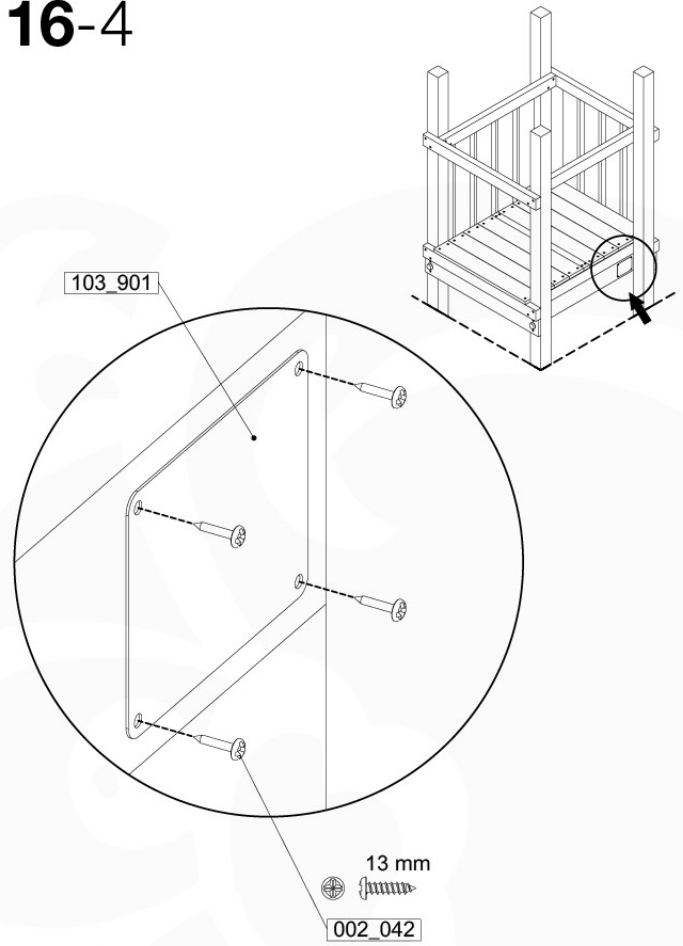

16-3

16-4

Accessory set - P04 - 16-11-2020 - v3

16-5

17