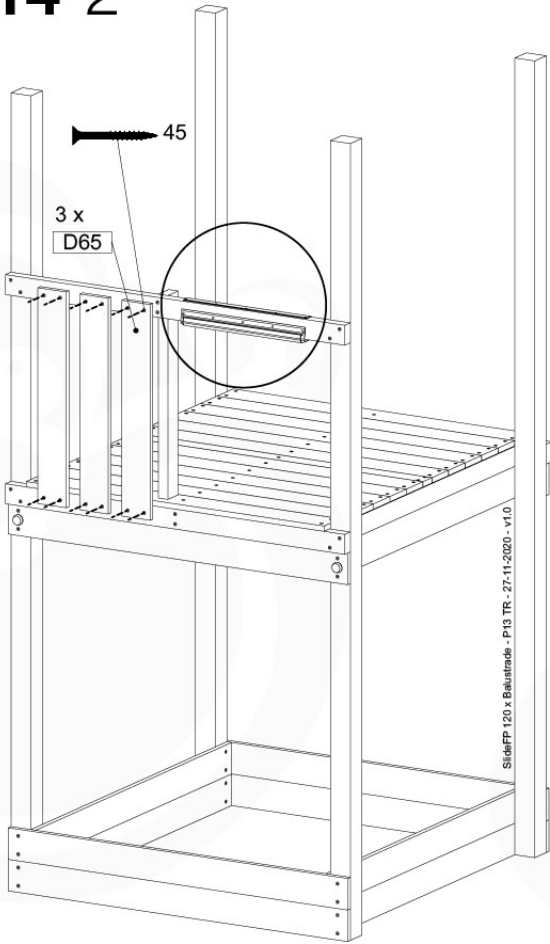

14-2

min. 26 mm
max. 65 mm

14-3

HARDWARE PACK
TOWER