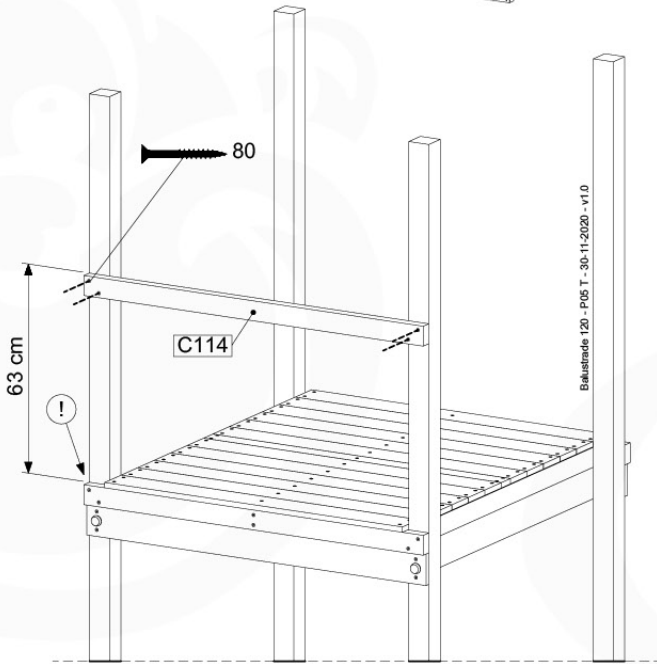

04 Base Tower

BT11

	PartNo	PartName	QTY.
Hardware Pack	001_406	Stealth Screw 8x45	10
	002_220	Gap Point Screw T25 - 5x45	118
	002_223	Gap Point Screw T25 - 5x80	20
Other	007_001	Ground-anchor	2
Hardware Pack	022_31x	bpc-base version 3	8
	022_84x	bpc cover	8
Timber	A240	Post 70x70 L2400	4
	C114	Beam 1140 mm	5
	D100	Board 1000 mm	11-14
	D114	Board 1140 mm	12

Base Tower NL - P06 - BT11 - 30-11-2020 - v3.0

04-1

04-2

04-3

04-4

05 Balustrade (1x)

BL03

	PartNo	PartName	QTY.
Hardware Pack	002_220	Gap Point Screw T25 - 5x45	24
	002_223	Gap Point Screw T25 - 5x80	4
Timber	C114	Beam 1140 mm	1
	D65	Board 650 mm	6

Balustrade 120 - P02 U - 30-11-2020 - v1.0

05-1

06 Balustrade (1x)

BL04

	PartNo	PartName	QTY.
Hardware Pack	002_220	Gap Point Screw T25 - 5x45	24
	002_223	Gap Point Screw T25 - 5x80	4
Timber	C114	Beam 1140 mm	1
	D65	Board 650 mm	6

Balustrade 120 - P03 T - 30-11-2020 - v1.0

06-1

07 Roof

Club

Castle

08 Roof Club

RF08

	PartNo	PartName	QTY.
Hardware Pack	001_417	Stealth Screw 8x80	4
	002_220	Gap Point Screw T25 - 5x45	100
	002_223	Gap Point Screw T25 - 5x80	8
Timber	C90	Beam 900 mm	2
	C96	Beam L=(900+beamheight) mm	2
	D65	Board 650 mm	1
	D127	Board 1270 mm	18-24