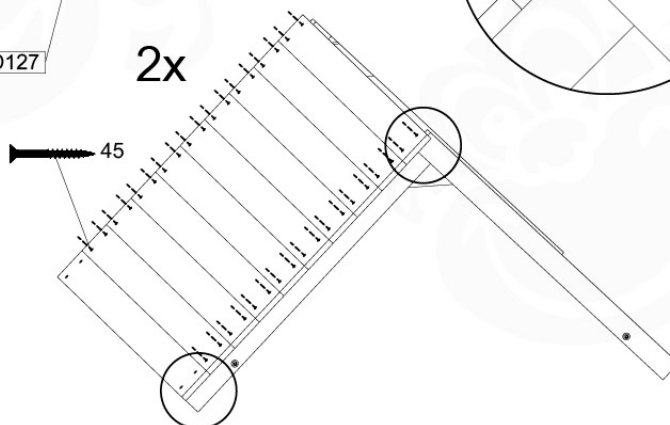

Roof Club/Castle 120 - P03 - RF08 - 26-11-2020 - v1

08-1

08-2

08-3

08-4

09 Roof Castle

RF07

	PartNo	PartName	QTY.
Hardware Pack	001_417	Stealth Screw 8x80	4
	002_220	Gap Point Screw T25 - 5x45	20
	002_223	Gap Point Screw T25 - 5x80	2
	002_308	Gap Point Screw T25 - 5x20	10
	023_031	Finishing Washer GPS 5.0	10
Other	123_222	Sheet Canvas Navigator Line 1200x1850	1
Timber	C90	Beam 900 mm	2
	C96	Beam L=(900+beamheight) mm	2
	D65	Board 650 mm	1
	D120	Board 1200 mm	3