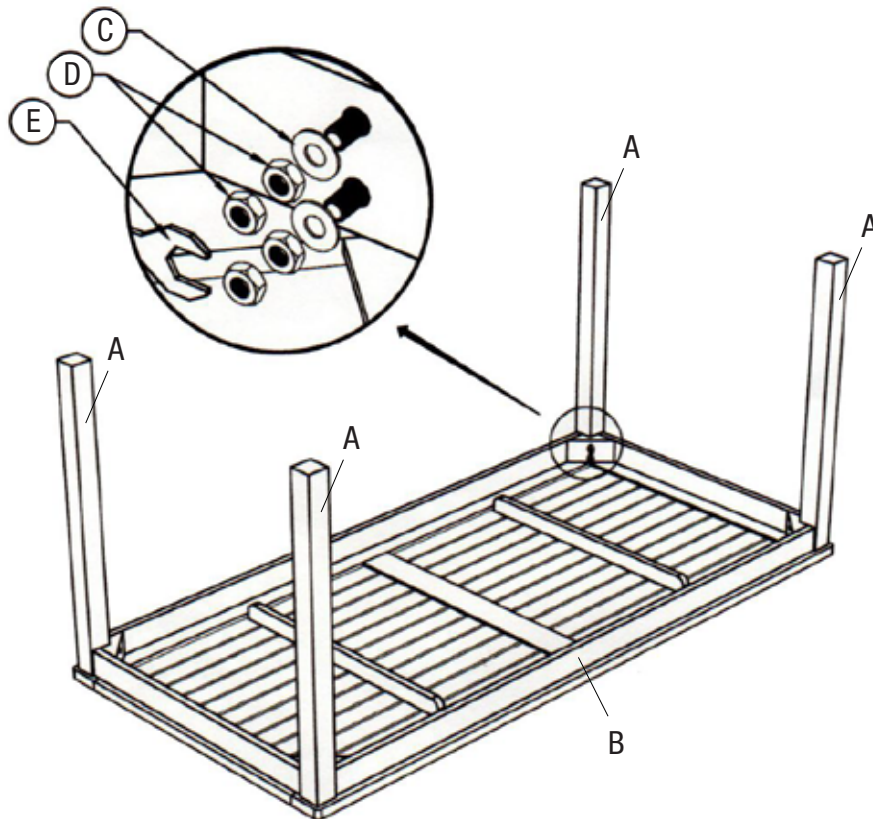

Assembly Instructions

ROSENBORG BORD 210 x 90 CM

									
Leg	Table Top	Washer - Ø8/Ø16 mm	Hex. Nut - M8/13mm	Wrench Key - 13mm					
A	4 pcs	B	1 pc	C	8 pcs	D	16 pcs	E	1 pc

1

2