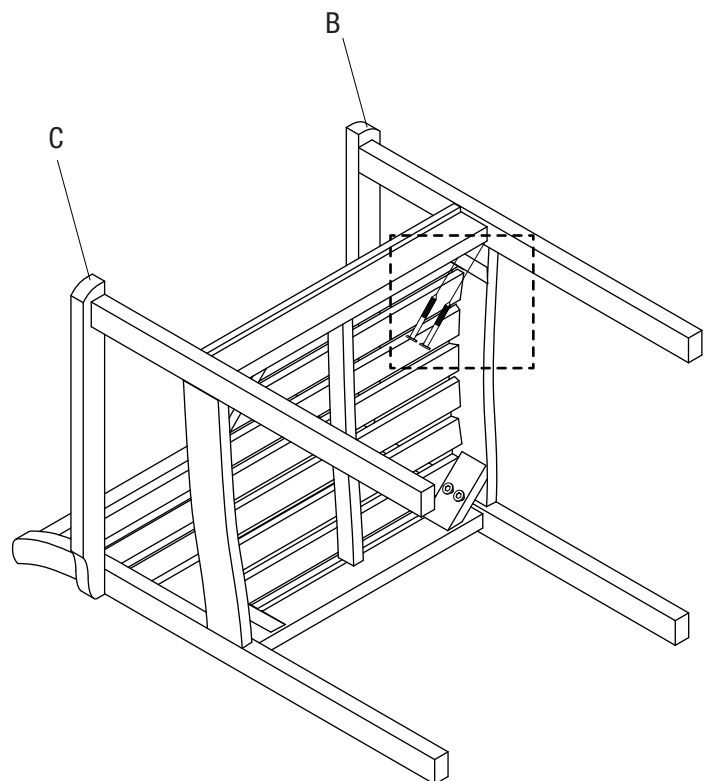

Assembly Instructions

ROSENBORG KD HAVESTOL

Backrest	Left Arm	Right Arm	Seat	Bolt - M6.5*60	Bolt - M6*43	Allen Key	
A	1 pc	B	1 pc	C	1 pc	D	1 pc
E	8 pcs	F	2 pcs	G	1 pc		

1

2