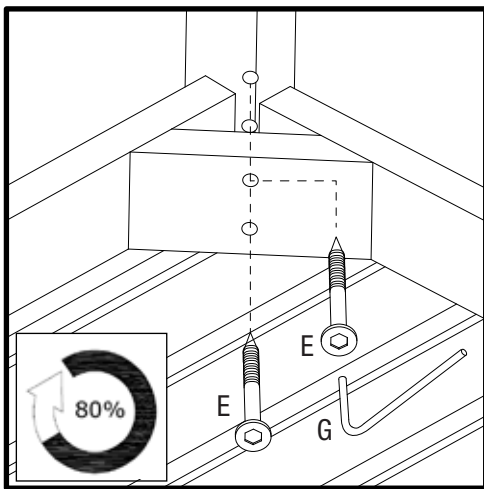

Assembly Instructions

ROSENBORG KD HAVESTOL

Backrest	Left Arm	Right Arm	Seat	Bolt - M6.5*60	Bolt - M6*43	Allen Key	
A	1 pc	B	1 pc	C	1 pc	D	1 pc
E	8 pcs	F	2 pcs	G	1 pc		

1