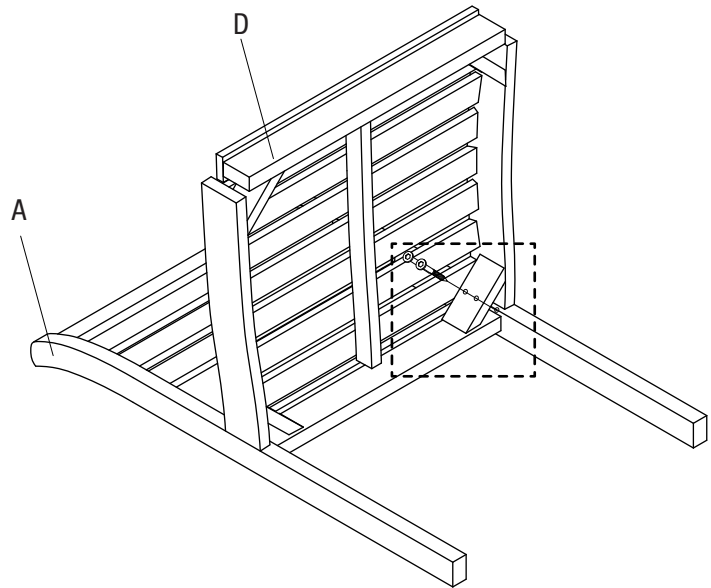

Assembly Instructions

ROSENBORG KD HAVESTOL

Backrest	Left Arm	Right Arm	Seat	Bolt - M6.5*60	Bolt - M6*43	Allen Key	
A	1 pc	B	1 pc	C	1 pc	D	1 pc
E	8 pcs	F	2 pcs	G	1 pc		

1