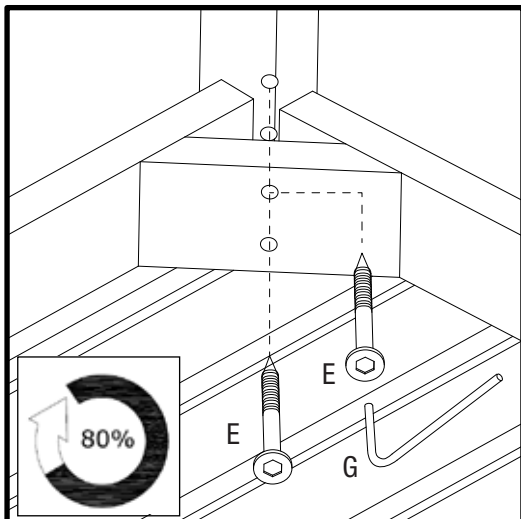

Assembly Instructions

ROSENBORG KD HAVESTOL

Backrest	Left Arm	Right Arm	Seat	Bolt - M6.5*60	Bolt - M6*43	Allen Key	
A	1 pc	B	1 pc	C	1 pc	D	1 pc
E	8 pcs	F	2 pcs	G	1 pc		

1

2