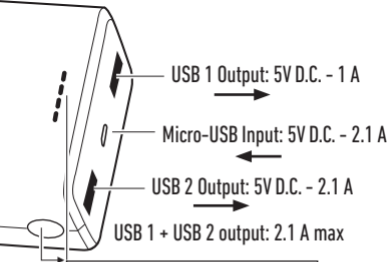

TTBB20000FASTK

Power Bank

20.000 mAh

sbsmobile.com

 info@sbsmobile.com

Li-Pol Battery
20.000 mAh