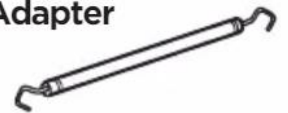

Kabelschloss
Locking wire

9152

Laderampe
Loading aid

982

Rahmenadapter
Bike Frame Adapter

Carbon
Frame

9771

**Wandhalter
Wall Hanger**