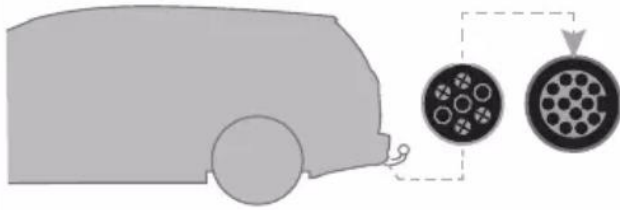

9906

**7-zu-13 pol Adapter
7-to-13 pin Adapter**