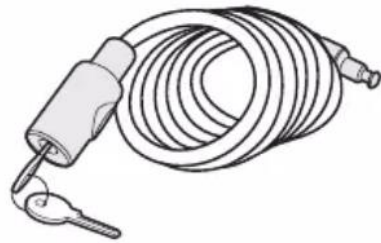

Kabelschloss
Locking wire

9152

Laderampe
Loading aid

982

Rahmenadapter
Bike Frame Adapter

Carbon
Frame

9771

**Wandhalter
Wall Hanger**