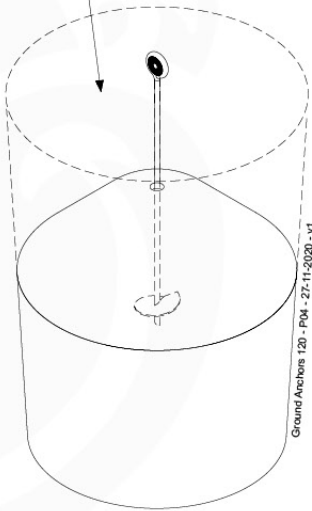

Parts:
Hardware Package Tower →

Ground Anchors 120 - P02 - 27-11-2020 - v1

09-1

09-2

40 L / 80 kg

24h

10 Add-on

Wavy Star Slide XL