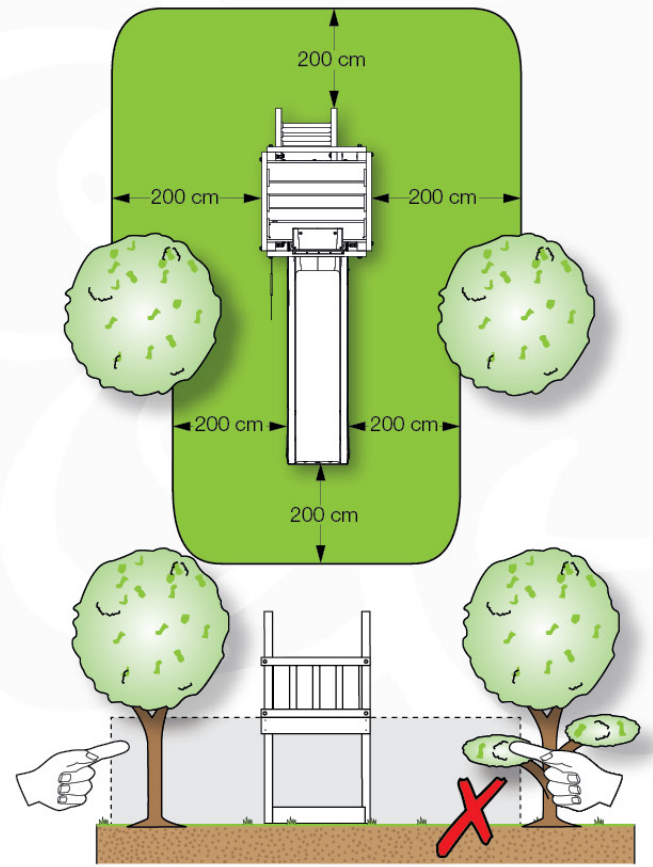

02 Safe Playground

02-1

02-2

02-3

02-4

02-5