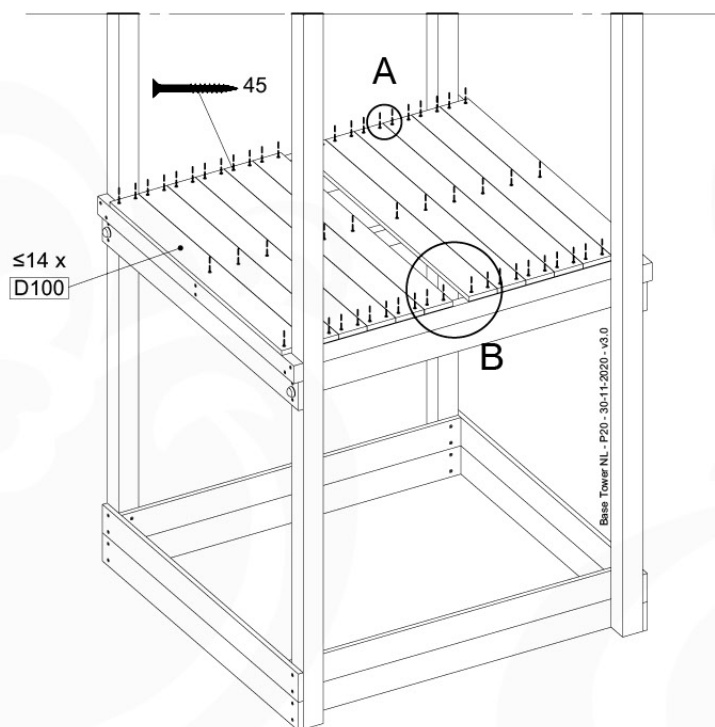

04 Base Tower

BT11

	PartNo	PartName	QTY.
Hardware Pack	001_406	Stealth Screw 8x45	10
	002_220	Gap Point Screw T25 - 5x45	118
	002_223	Gap Point Screw T25 - 5x80	20
Other	007_001	Ground-anchor	2
Hardware Pack	022_31x	bpc-base version 3	8
	022_84x	bpc cover	8
Timber	A240	Post 70x70 L2400	4
	C114	Beam 1140 mm	5
	D100	Board 1000 mm	11-14
	D114	Board 1140 mm	12

Base Tower NL - P06 - BT11 - 30-11-2020 - v3.0

04-1

04-2

04-3

04-4

05 Balustrade (2x)

BL04

	PartNo	PartName	QTY.
Hardware Pack	002_220	Gap Point Screw T25 - 5x45	24
	002_223	Gap Point Screw T25 - 5x80	4
Timber	C114	Beam 1140 mm	1
	D65	Board 650 mm	6