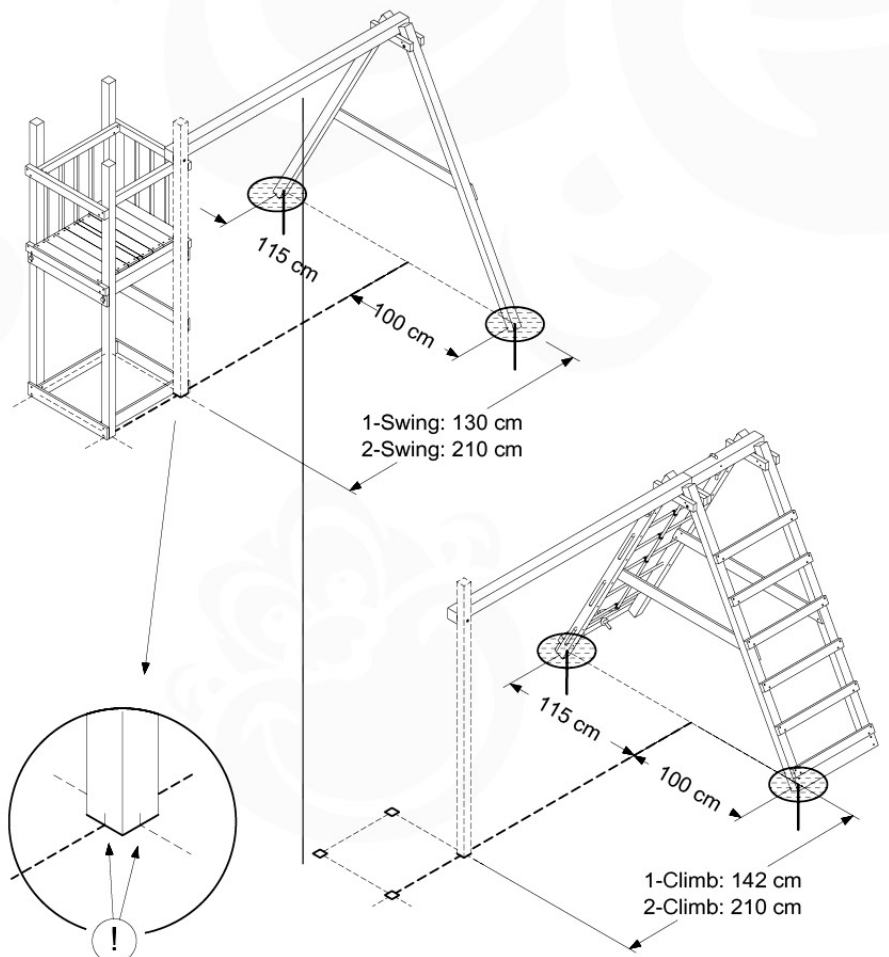

04 Base Tower

BT11

	PartNo	PartName	QTY.
Hardware Pack	001_406	Stealth Screw 8x45	10
	002_220	Gap Point Screw T25 - 5x45	118
	002_223	Gap Point Screw T25 - 5x80	20
Other	007_001	Ground-anchor	2
Hardware Pack	022_31x	bpc-base version 3	8
	022_84x	bpc cover	8
Timber	A240	Post 70x70 L2400	4
	C114	Beam 1140 mm	5
	D100	Board 1000 mm	11-14
	D114	Board 1140 mm	12