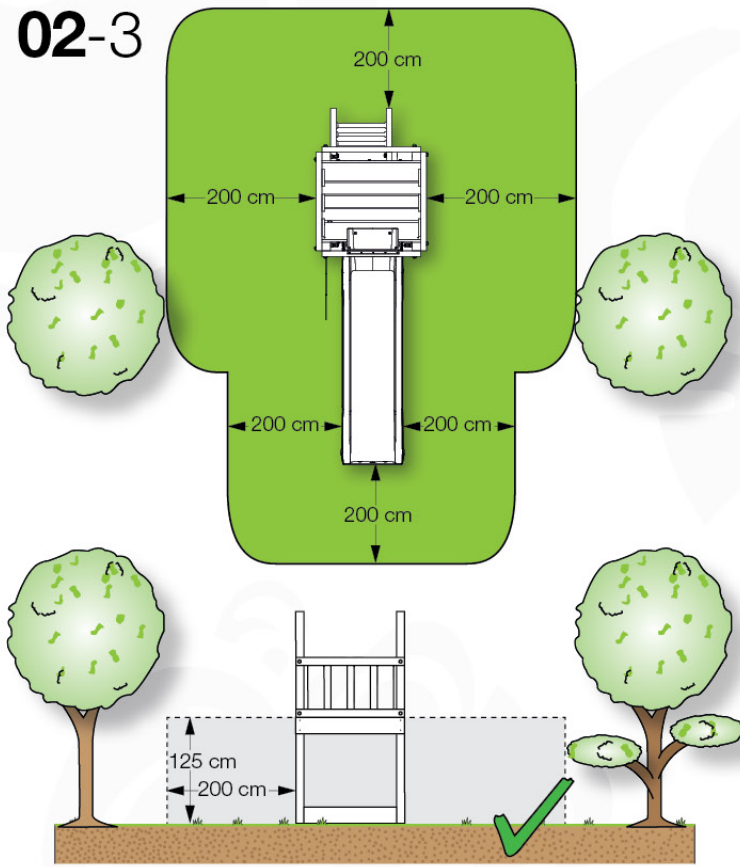

02 Safe Playground

02-1

02-2

02-3

02-4

02-5