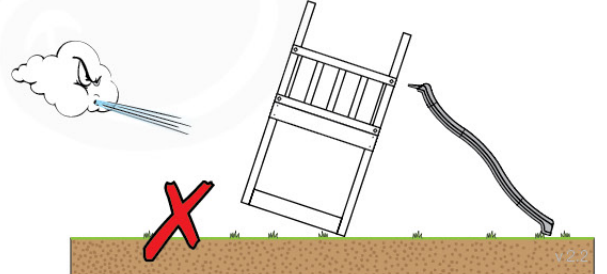

02 Safe Playground

02-1

02-2

02-3

02-4

02-5