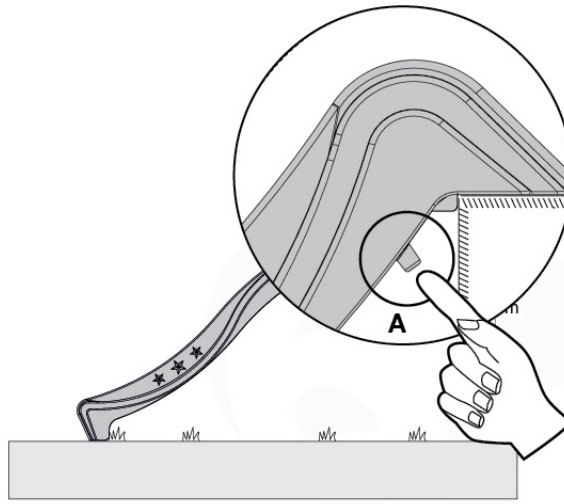

11-6

12 Firemans Pole

FP05

	PartNo	PartName	QTY.
Hardware Pack(s)	001_103	M8 Washer Head Screw 40mm	2
	002_220	Gap Point Screw T25 - 5x45	16
	002_223	Gap Point Screw T25 - 5x80	8
	003_010	M8 spring lock washer	2
	003_040	M8 Washer	2
	004_052	M8 Drive-in Nut 30mm	2
	004_054	M8 Drive-in Nut 45mm	2
	022_31x	bpc-base version 3	2
	022_84x	bpc cover	2
Other	102_915	Fireman's Pole	1
Timber	C70	Beam 700 mm	1
	C114	Beam 1140 mm	1
	D65	Board 650 mm	3