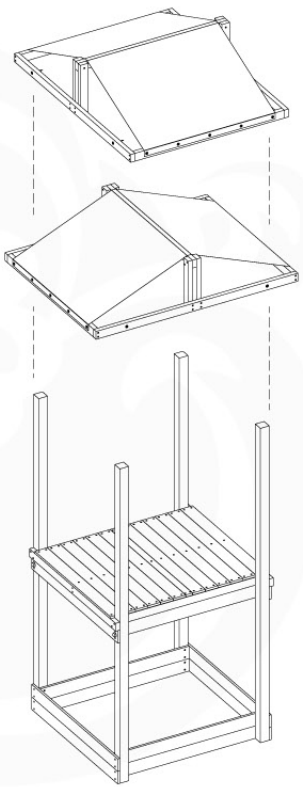

04 Base Tower

BT11

	PartNo	PartName	QTY.
Hardware Pack	001_406	Stealth Screw 8x45	10
	002_220	Gap Point Screw T25 - 5x45	118
	002_223	Gap Point Screw T25 - 5x80	20
Other	007_001	Ground-anchor	2
Hardware Pack	022_31x	bpc-base version 3	8
	022_84x	bpc cover	8
Timber	A240	Post 70x70 L2400	4
	C114	Beam 1140 mm	5
	D100	Board 1000 mm	11-14
	D114	Board 1140 mm	12

Base Tower NL - P06 - BT11 - 30-11-2020 - v3.0

04-1

04-2

04-3

04-4

05 Balustrade (2x)

BL04

	PartNo	PartName	QTY.
Hardware Pack	002_220	Gap Point Screw T25 - 5x45	24
	002_223	Gap Point Screw T25 - 5x80	4
Timber	C114	Beam 1140 mm	1
	D65	Board 650 mm	6

Balustrade 120 - P03 T - 30-11-2020 - v1.0

05-1

06 Roof Hut

RF12

	PartNo	PartName	QTY.
Hardware Pack	001_417	Stealth Screw 8x80	4
	002_223	Gap Point Screw T25 - 5x80	22
	002_308	Gap Point Screw T25 - 5x20	10
	023_031	Finishing Washer GPS 5.0	10
Other	123_222	Sheet Canvas Navigator line 1200x1850	1
Timber	C37	Beam 370 mm	4
	C114	Beam 1140 mm	3
	C154	Beam 1540 mm	2

Roof Hut 120 - P02 - 25-11-2020 - v1.0

06-1

06-2

06-3

07 Ladder

LA12

	PartNo	PartName	QTY.
Hardware Pack	001_411	Stealth Screw 8x60	2
	001_417	Stealth Screw 8x80	1
	002_220	Gap Point Screw T25 - 5x45	22
	002_223	Gap Point Screw T25 - 5x80	9
Other	005_03x	Ladder Rung Y/B/G/R	3
	022_835	Rung Cap	6
	120_102	Handgrip set (complete 2x)	1
Timber	C70	Beam 700 mm	1
	C114	Beam 1140 mm	1
	C130	Beam 1300 mm	2
	D65	Board 650 mm	3