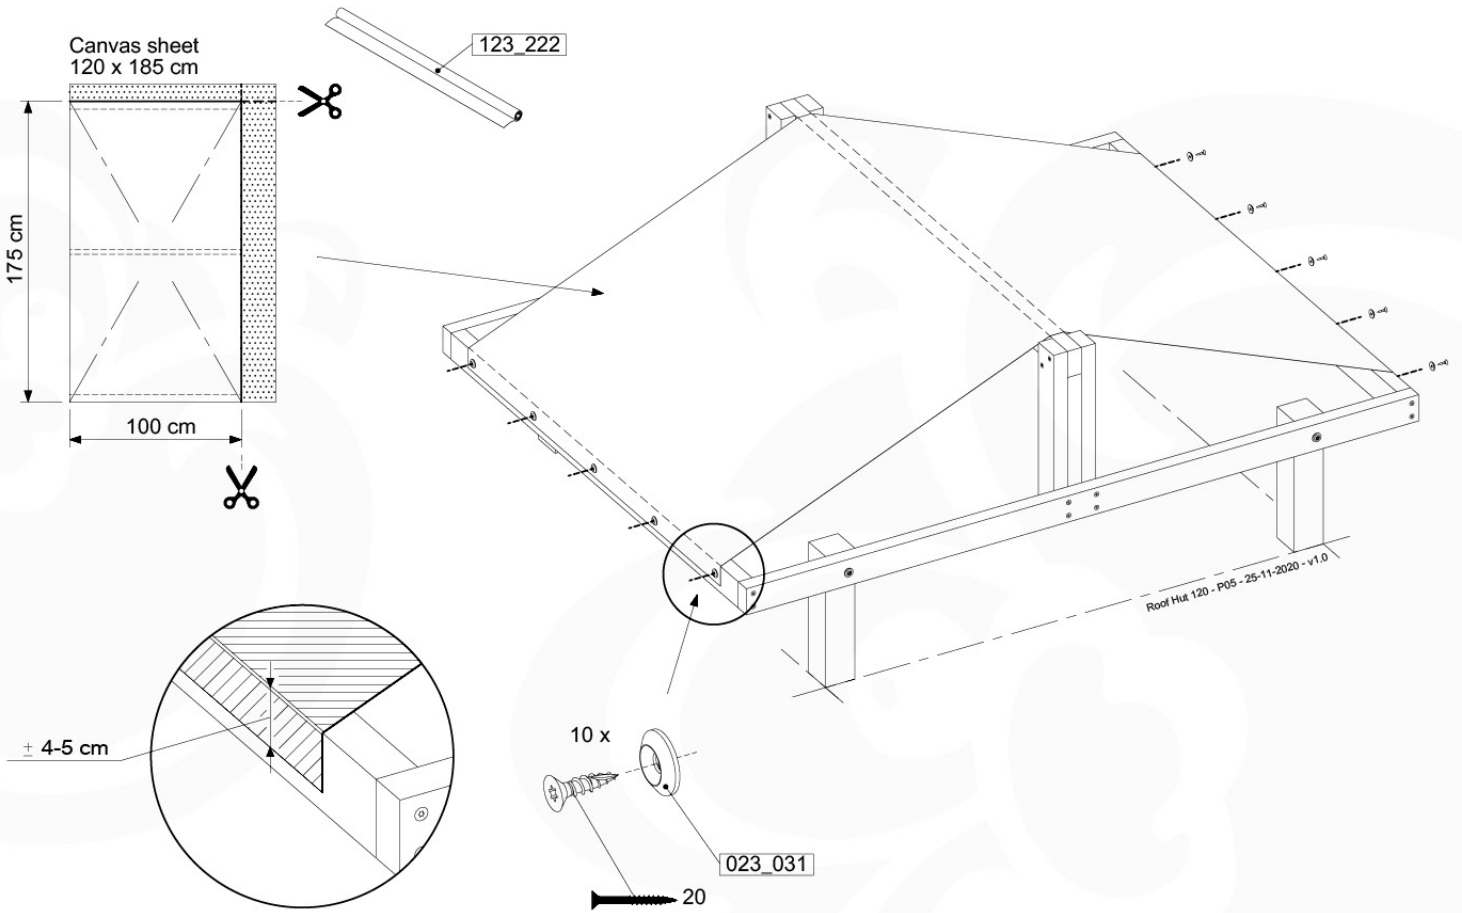

06-3

07 Ladder

LA12

	PartNo	PartName	QTY.
Hardware Pack	001_411	Stealth Screw 8x60	2
	001_417	Stealth Screw 8x80	1
	002_220	Gap Point Screw T25 - 5x45	22
	002_223	Gap Point Screw T25 - 5x80	9
Other	005_03x	Ladder Rung Y/B/G/R	3
	022_835	Rung Cap	6
	120_102	Handgrip set (complete 2x)	1
Timber	C70	Beam 700 mm	1
	C114	Beam 1140 mm	1
	C130	Beam 1300 mm	2
	D65	Board 650 mm	3