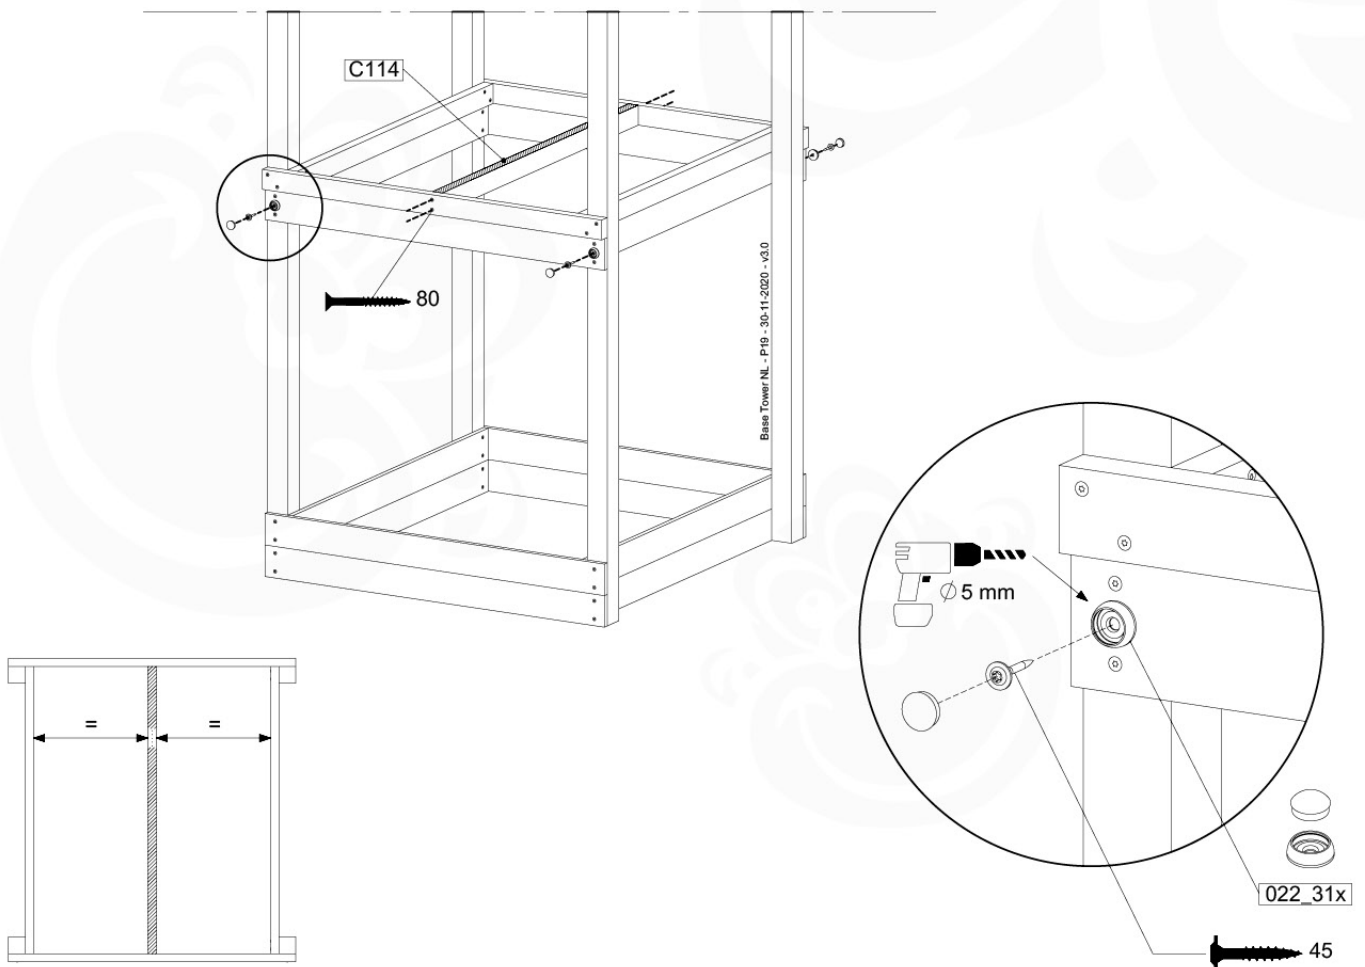

04 Base Tower

BT11

	PartNo	PartName	QTY.
Hardware Pack	001_406	Stealth Screw 8x45	10
	002_220	Gap Point Screw T25 - 5x45	118
	002_223	Gap Point Screw T25 - 5x80	20
Other	007_001	Ground-anchor	2
Hardware Pack	022_31x	bpc-base version 3	8
	022_84x	bpc cover	8
Timber	A240	Post 70x70 L2400	4
	C114	Beam 1140 mm	5
	D100	Board 1000 mm	11-14
	D114	Board 1140 mm	12

Base Tower NL - P06 - BT11 - 30-11-2020 - v3.0

04-1

04-2

04-3

04-4

05 Balustrade (2x)

BL04

	PartNo	PartName	QTY.
Hardware Pack	002_220	Gap Point Screw T25 - 5x45	24
	002_223	Gap Point Screw T25 - 5x80	4
Timber	C114	Beam 1140 mm	1
	D65	Board 650 mm	6