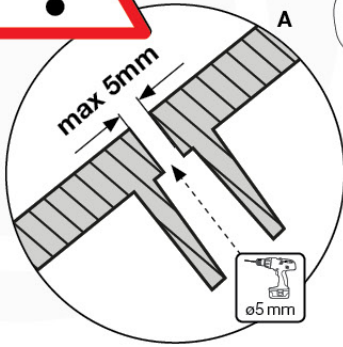

11-6

12 Firemans Pole

FP05

	PartNo	PartName	QTY.
Hardware Pack(s)	001_103	M8 Washer Head Screw 40mm	2
	002_220	Gap Point Screw T25 - 5x45	16
	002_223	Gap Point Screw T25 - 5x80	8
	003_010	M8 spring lock washer	2
	003_040	M8 Washer	2
	004_052	M8 Drive-in Nut 30mm	2
	004_054	M8 Drive-in Nut 45mm	2
	022_31x	bpc-base version 3	2
	022_84x	bpc cover	2
Other	102_915	Fireman's Pole	1
Timber	C70	Beam 700 mm	1
	C114	Beam 1140 mm	1
	D65	Board 650 mm	3