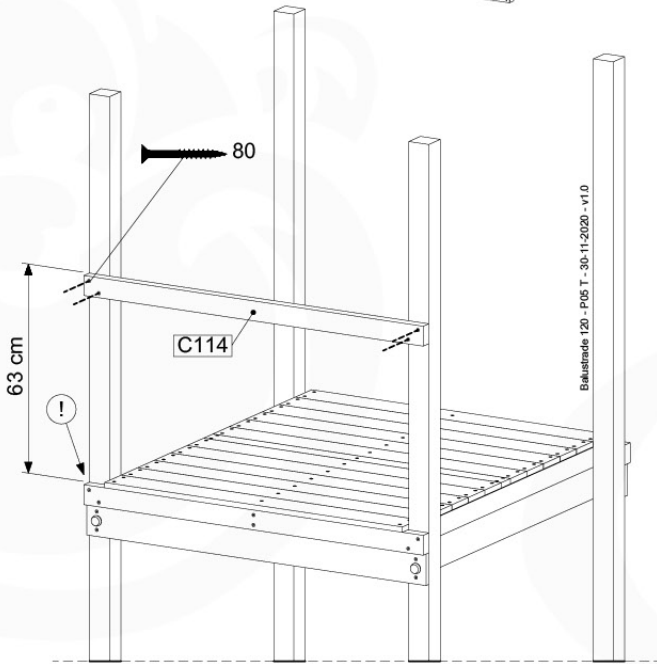

05-1

06 Roof Hut

RF12