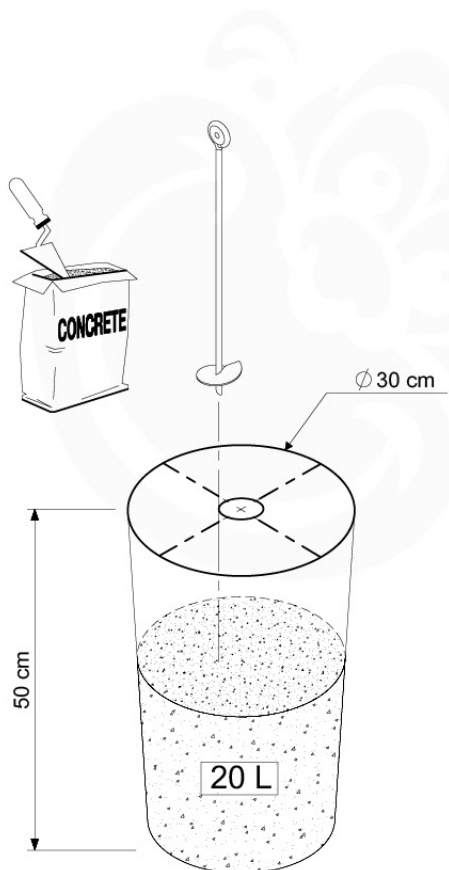

03 Playground Foundation

FD05

03-1

Foundation Plan - P07 - 27-11-2020 - v3

03-2

Foundation Plan - P06 - 27-11-2020 - v3