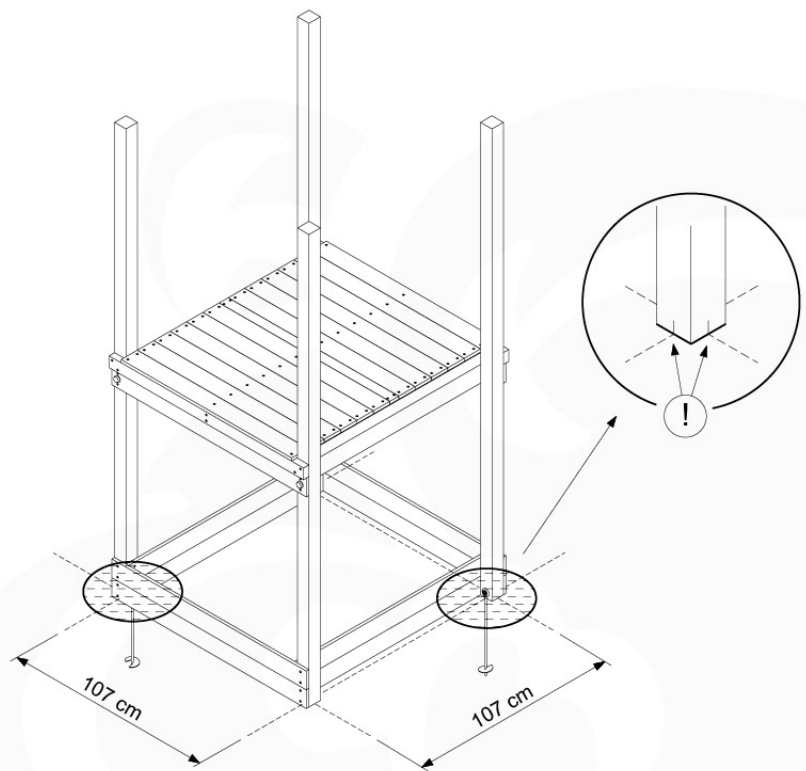

Foundation Plan - P07 - 27-11-2020 - v3