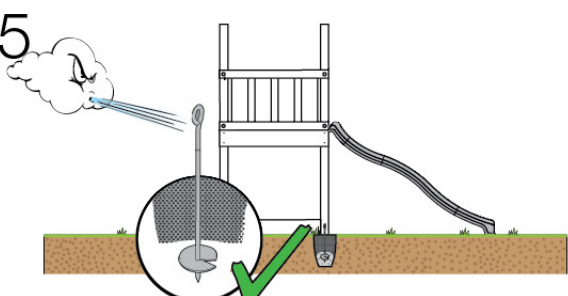

02 Safe Playground

02-1

02-2

02-3

02-4

02-5