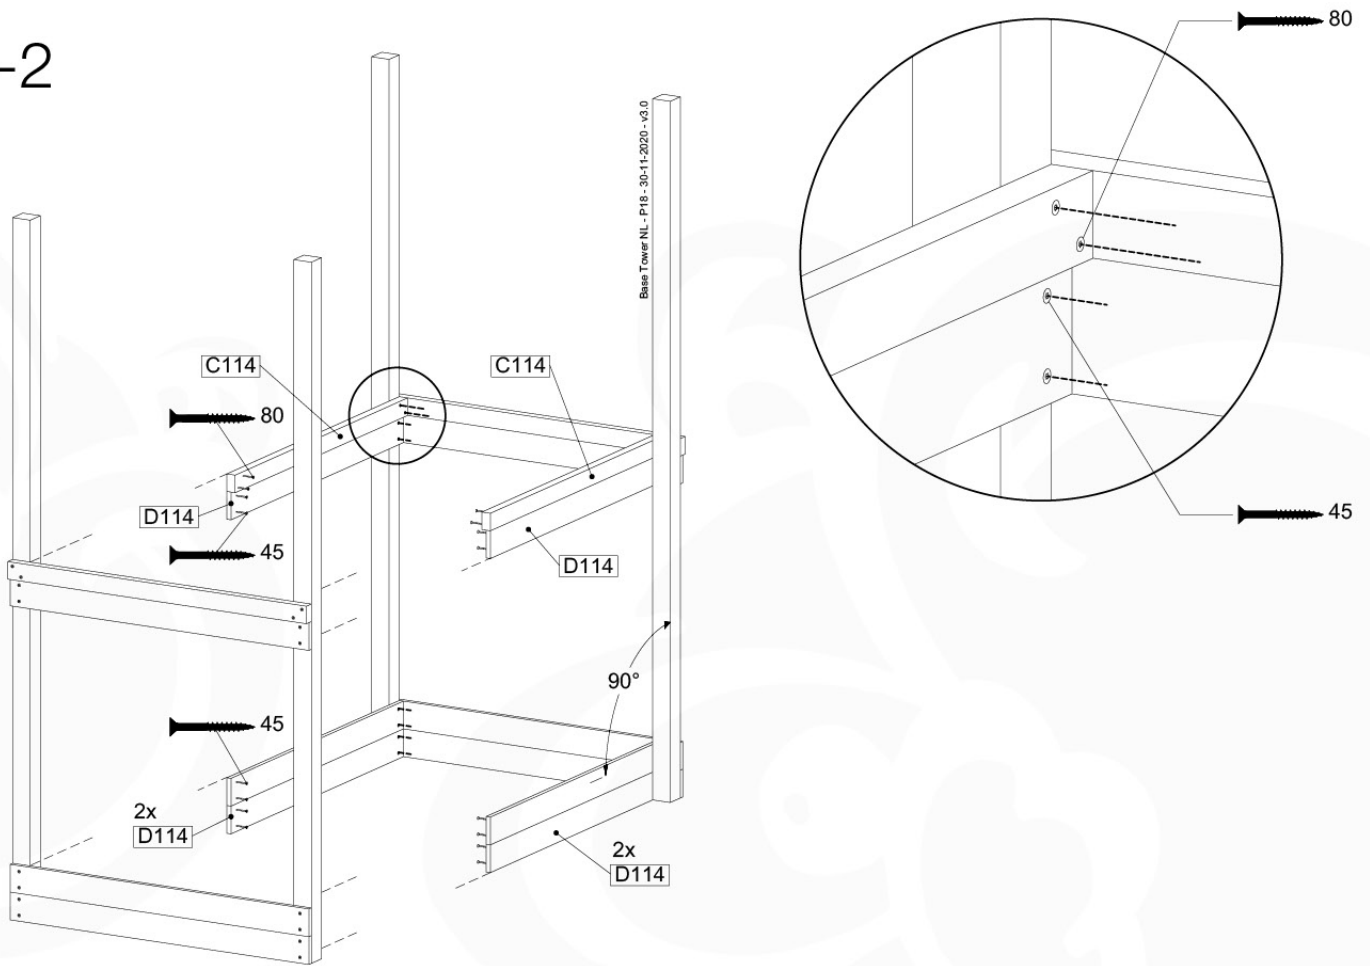

04 Base Tower

BT11

	PartNo	PartName	QTY.
Hardware Pack	001_406	Stealth Screw 8x45	10
	002_220	Gap Point Screw T25 - 5x45	118
	002_223	Gap Point Screw T25 - 5x80	20
Other	007_001	Ground-anchor	2
Hardware Pack	022_31x	bpc-base version 3	8
	022_84x	bpc cover	8
Timber	A240	Post 70x70 L2400	4
	C114	Beam 1140 mm	5
	D100	Board 1000 mm	11-14
	D114	Board 1140 mm	12

Base Tower NL - P06 - BT11 - 30-11-2020 - v3.0

04-1

04-2

04-3

04-4

05 Balustrade (2x)

BL04

	PartNo	PartName	QTY.
Hardware Pack	002_220	Gap Point Screw T25 - 5x45	24
	002_223	Gap Point Screw T25 - 5x80	4
Timber	C114	Beam 1140 mm	1
	D65	Board 650 mm	6