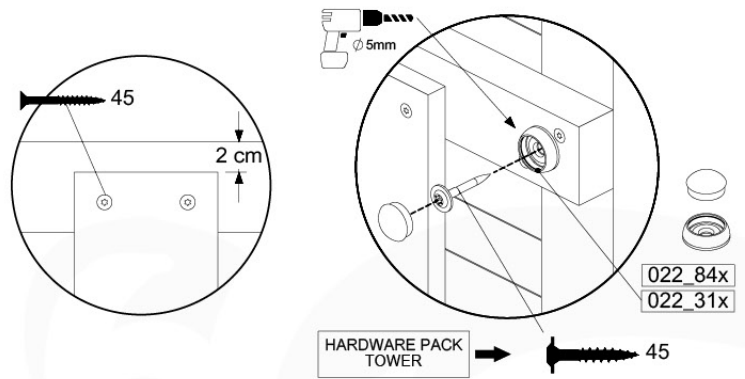

05-1

06 Roof Hut

RF12