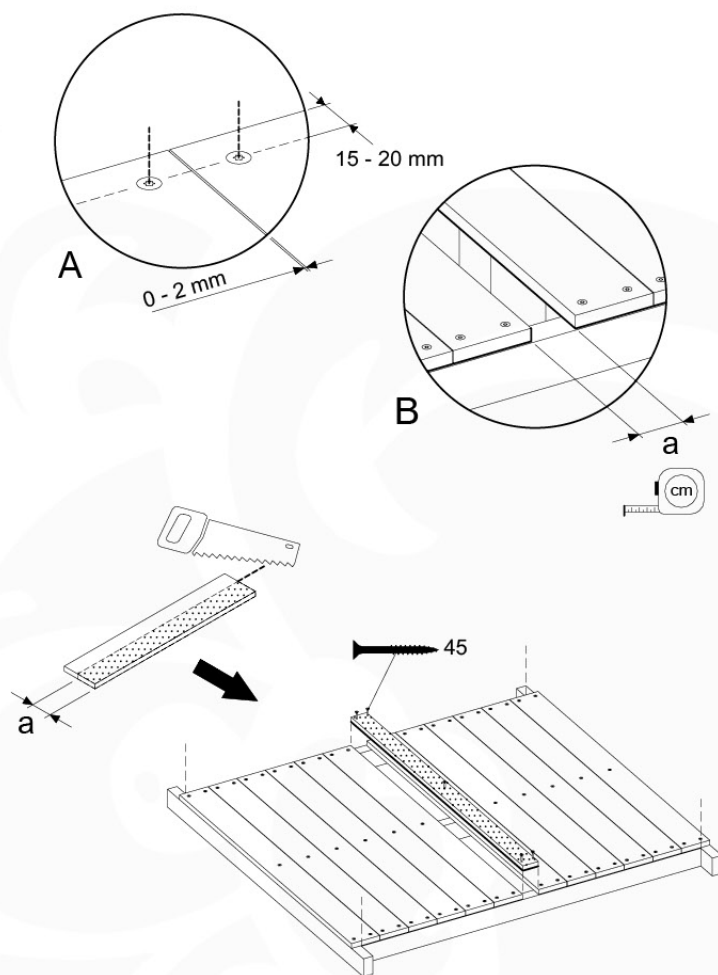

04 Base Tower

BT11

	PartNo	PartName	QTY.
Hardware Pack	001_406	Stealth Screw 8x45	10
	002_220	Gap Point Screw T25 - 5x45	118
	002_223	Gap Point Screw T25 - 5x80	20
Other	007_001	Ground-anchor	2
Hardware Pack	022_31x	bpc-base version 3	8
	022_84x	bpc cover	8
Timber	A240	Post 70x70 L2400	4
	C114	Beam 1140 mm	5
	D100	Board 1000 mm	11-14
	D114	Board 1140 mm	12

Base Tower NL - P06 - BT11 - 30-11-2020 - v3.0

04-1

04-2

04-3

04-4

05 Balustrade (2x)

BL04

	PartNo	PartName	QTY.
Hardware Pack	002_220	Gap Point Screw T25 - 5x45	24
	002_223	Gap Point Screw T25 - 5x80	4
Timber	C114	Beam 1140 mm	1
	D65	Board 650 mm	6