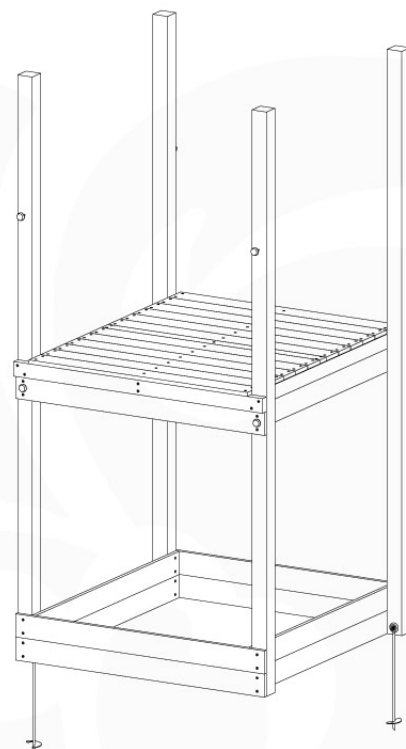

04 Base Tower

BT11

	PartNo	PartName	QTY.
Hardware Pack	001_406	Stealth Screw 8x45	10
	002_220	Gap Point Screw T25 - 5x45	118
	002_223	Gap Point Screw T25 - 5x80	20
Other	007_001	Ground-anchor	2
Hardware Pack	022_31x	bpc-base version 3	8
	022_84x	bpc cover	8
Timber	A240	Post 70x70 L2400	4
	C114	Beam 1140 mm	5
	D100	Board 1000 mm	11-14
	D114	Board 1140 mm	12

Base Tower NL - P06 - BT11 - 30-11-2020 - v3.0

04-1

04-2

04-3

04-4

05 Balustrade (2x)

BL04

	PartNo	PartName	QTY.
Hardware Pack	002_220	Gap Point Screw T25 - 5x45	24
	002_223	Gap Point Screw T25 - 5x80	4
Timber	C114	Beam 1140 mm	1
	D65	Board 650 mm	6