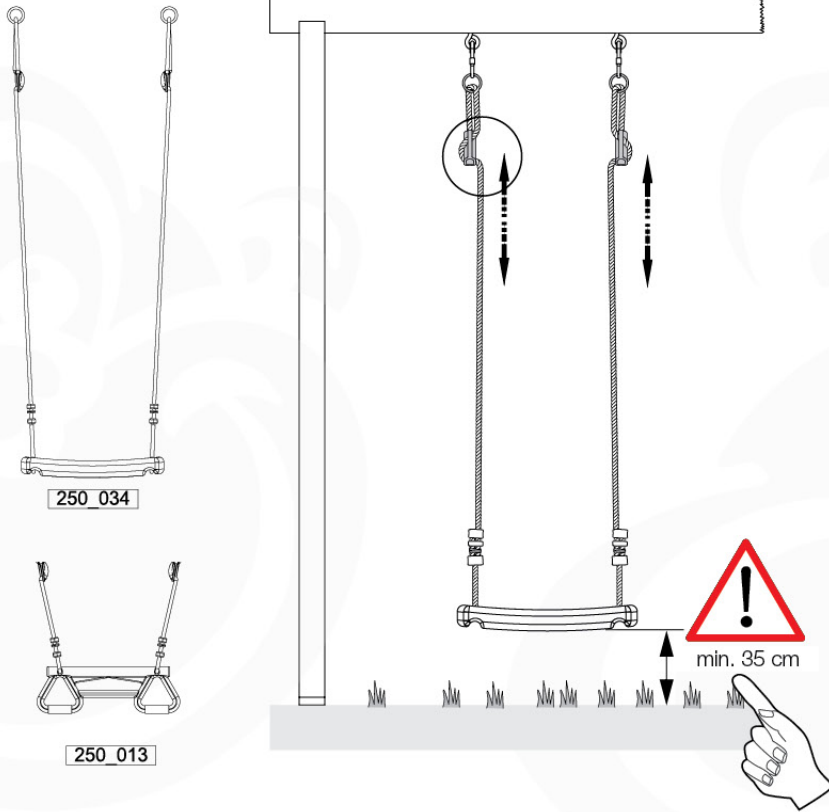

05-6

	PartNo	PartName	QTY.
Hardware Pack	001_406	Stealth Screw 8x45	4
	001_417	Stealth Screw 8x80	4
	001_422	Stealth Screw 8x137	3
	002_220	Gap Point Screw T25 - 5x45	12
	002_223	Gap Point Screw T25 - 5x80	6
Other	005_528	Swing Beam Bracket 7x7	1
	005_529	Swing Beam Bracket 9x9	1
	007_001	Ground-anchor	2
Hardware Pack	022_31x	bpc-base version 3	2
	022_84x	bpc cover	2
	023_031	Finishing Washer GPS 5.0	2
Other	101_003	Swing hook with Carabiner	4

1 - 18-10-2021 - 18-10-2021 - 18-10-2021 - 18-10-2021

06-1

Swing - 06-1 - 18-10-2021 - 18-10-2021 - 18-10-2021 - 18-10-2021

06-2

06-3

06-4

06-5

06-6

06-7

06-8

06-9

07 - 1

07 - 2

08

09