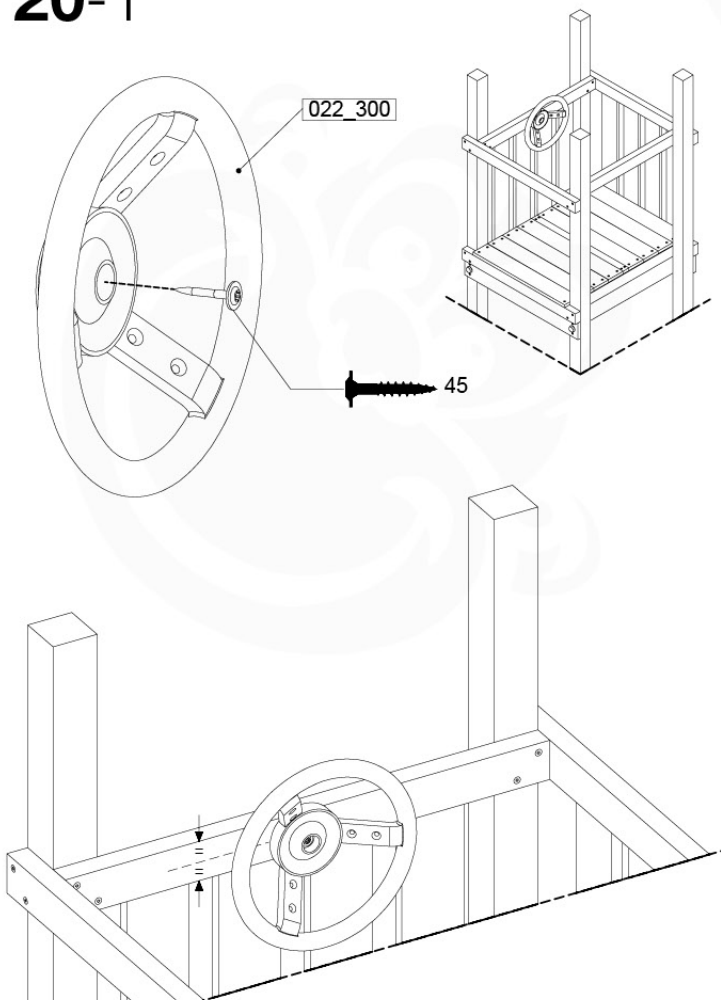

20 Accessories

AC01

(194_119)

	PartNo	PartName	QTY.
Hardware Pack 100_617	001_406	Stealth Screw 8x45	1
	002_041	Dome head screw 4.5 x 20 mm	3
	002_042	Dome head screw 3.5 x 13mm	4
	002_219	Gap Point Screw T25 - 5x30	2
Other	022_300	Steering Wheel	1
	022_800	Rail P/T 105	1
	022_910	Sandpad	1
	103_901	Logo ID Plate	1
	104_107	Tool Set Climbing Units	1
	120_024	Tower Flag	1
	122_302	Telescope	1

Accessory set - P02 - 28-9-2021 - v4

20-1