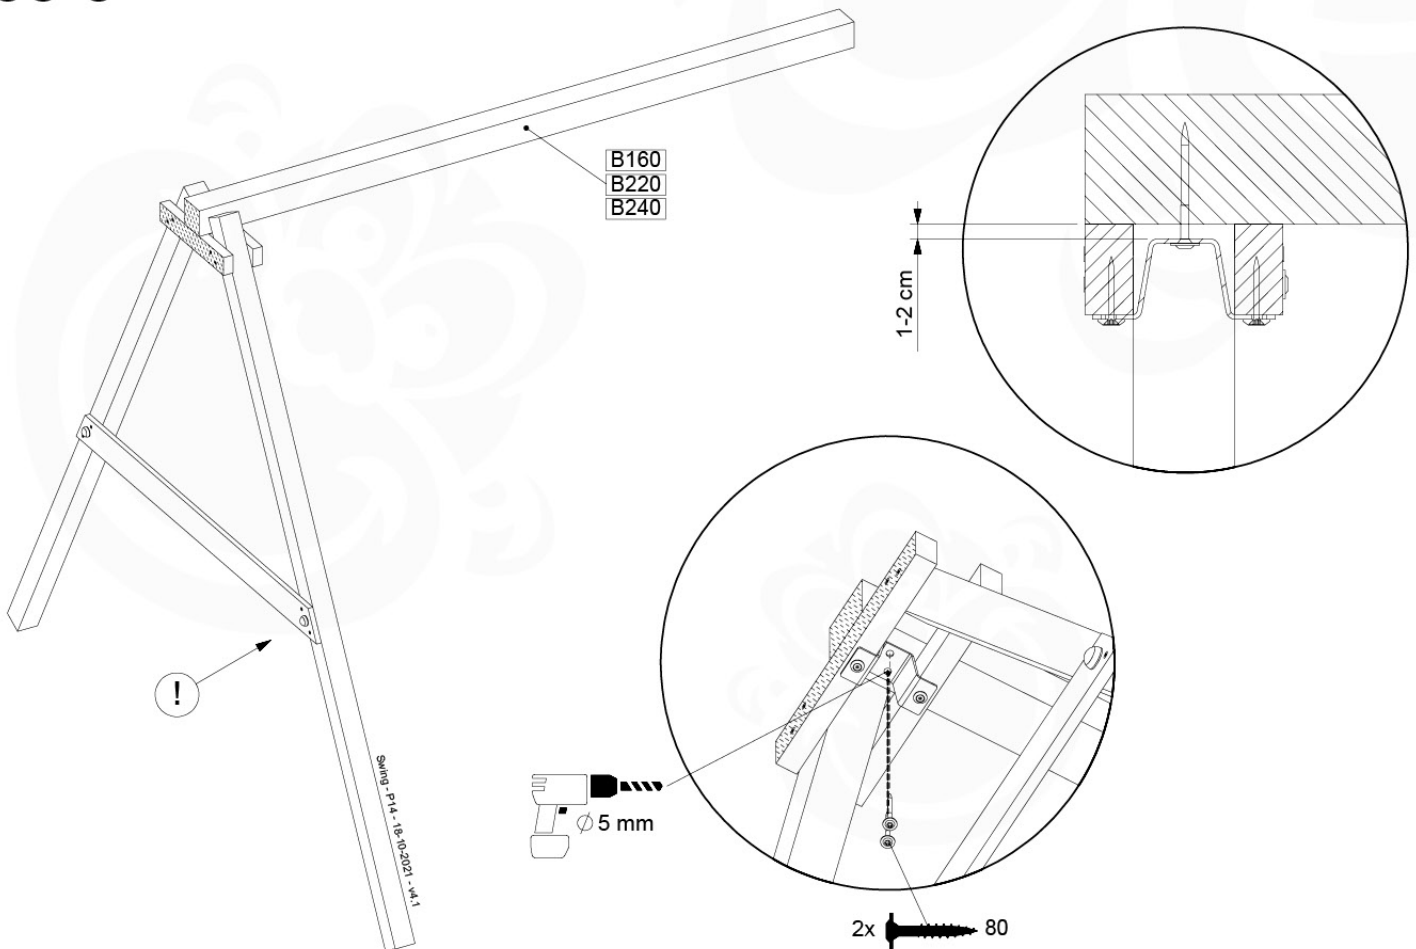

05-6

	PartNo	PartName	QTY.
Hardware Pack	001_406	Stealth Screw 8x45	4
	001_417	Stealth Screw 8x80	4
	001_422	Stealth Screw 8x137	3
	002_220	Gap Point Screw T25 - 5x45	12
	002_223	Gap Point Screw T25 - 5x80	6
Other	005_528	Swing Beam Bracket 7x7	1
	005_529	Swing Beam Bracket 9x9	1
	007_001	Ground-anchor	2
Hardware Pack	022_31x	bpc-base version 3	2
	022_84x	bpc cover	2
	023_031	Finishing Washer GPS 5.0	2
Other	101_003	Swing hook with Carabiner	4

1 - 18-10-2021 - 18-10-2021 - 18-10-2021 - 18-10-2021

06-1

Swing - 06-1 - 18-10-2021 - 18-10-2021 - 18-10-2021 - 18-10-2021

06-2

06-3

06-4

06-5

06-6