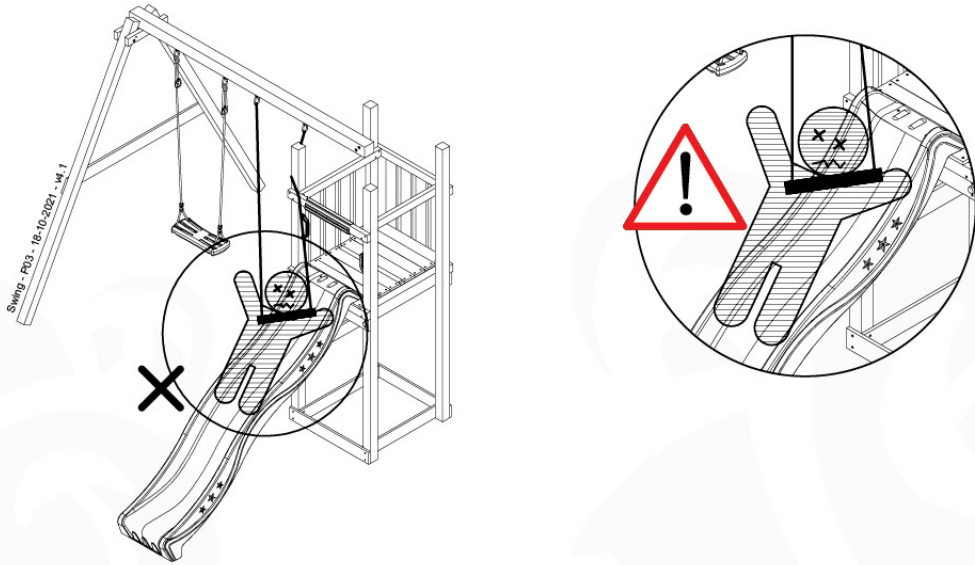

26-Oct-2021

04 Product ID

05 Safe Playground Planning

05-1

05-2

05-3

05-4

05-5

05-6

	PartNo	PartName	QTY.
Hardware Pack	001_406	Stealth Screw 8x45	4
	001_417	Stealth Screw 8x80	4
	001_422	Stealth Screw 8x137	3
	002_220	Gap Point Screw T25 - 5x45	12
	002_223	Gap Point Screw T25 - 5x80	6
Other	005_528	Swing Beam Bracket 7x7	1
	005_529	Swing Beam Bracket 9x9	1
	007_001	Ground-anchor	2
Hardware Pack	022_31x	bpc-base version 3	2
	022_84x	bpc cover	2
	023_031	Finishing Washer GPS 5.0	2
Other	101_003	Swing hook with Carabiner	4