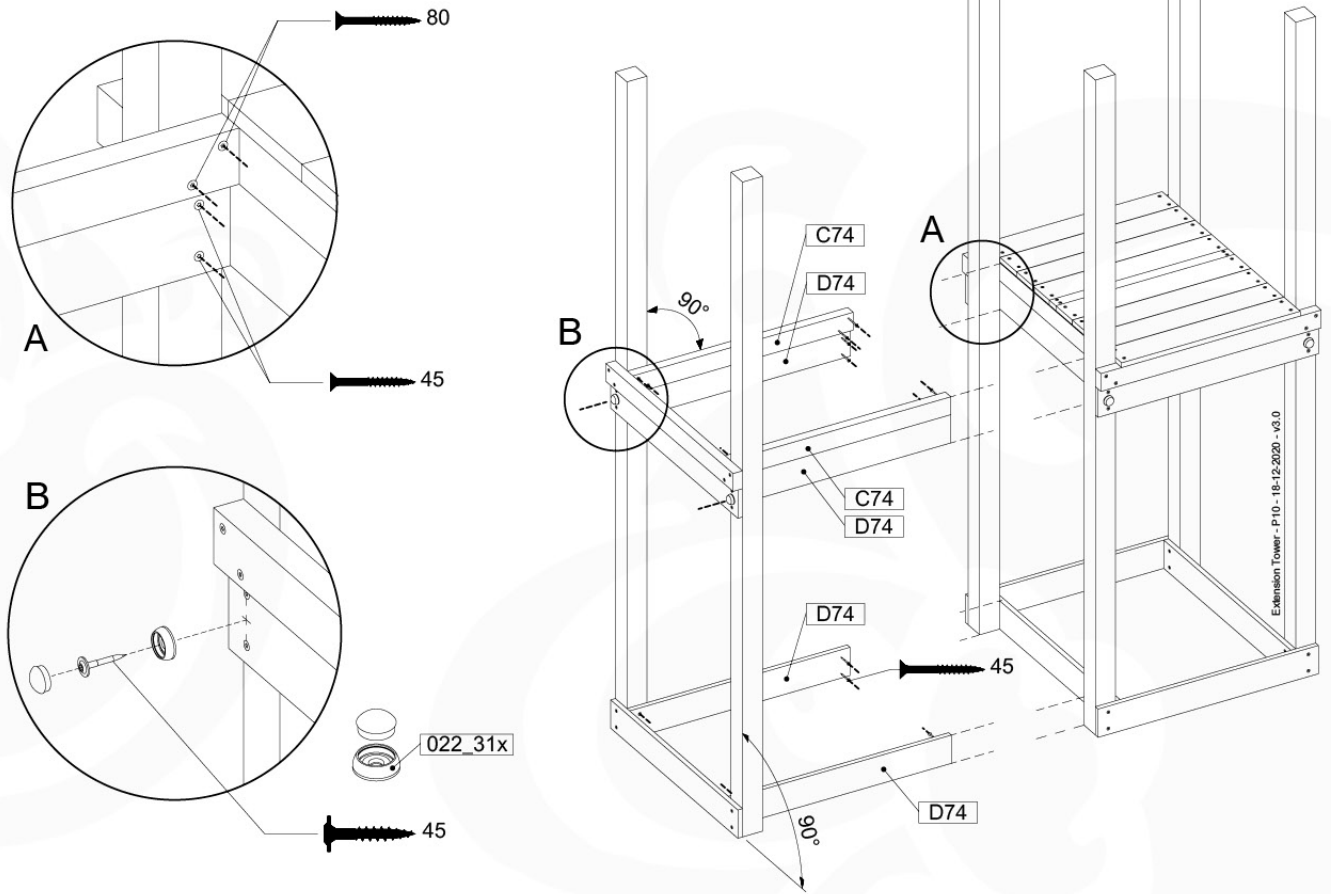

Base Tower - P04 - BT03 - 18-12-2020 - v3.0

07-1

07-2

07-3

08 Extension Tower

ET01

(194_100)

	PartNo	PartName	QTY.
Hardware Pack 100_600	001_406	Stealth Screw 8x45	4
	002_220	Gap Point Screw T25 - 5x45	60
	002_223	Gap Point Screw T25 - 5x80	12
Other	007_001	Ground-anchor	2
Hardware Pack 100_600	022_31x	bpc-base version 3	2
	022_84x	bpc cover	2
Wood	A200	Post 70x70 L2000	2
	C74	Beam 740 mm	3
	D60	Board 600 mm	9
	D74	Board 740 mm	6

Extension Tower - P02 - ET01 - 18-12-2020 - v3.0

www.junglegym.com

08-1

08-2

08-3

09 Balustrade (1x)

BL01

(194_101)

	PartNo	PartName	QTY.
Hardware Pack 100_601	002_220	Gap Point Screw T25 - 5x45	16
	002_223	Gap Point Screw T25 - 5x80	4
Wood	C74	Beam 740 mm	1
	D65	Board 650 mm	4

Balustrade AL - P02 U - 28.7.2021 - v3.0