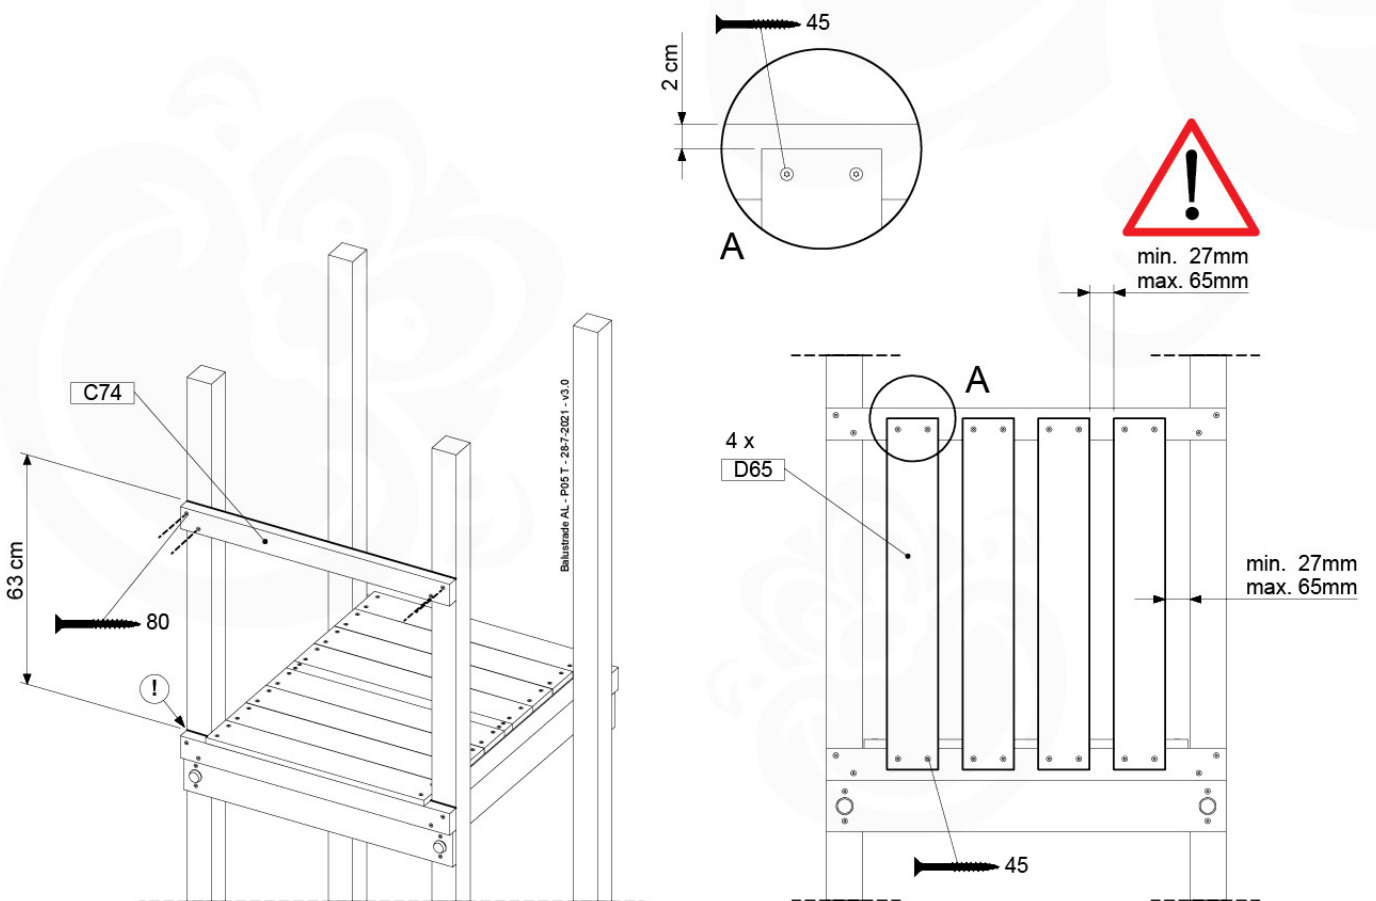

10 Balustrade (2x)

BL02

(194_101)

	PartNo	PartName	QTY.
Hardware Pack 100_601	002_220	Gap Point Screw T25 - 5x45	16
	002_223	Gap Point Screw T25 - 5x80	4
Wood	C74	Beam 740 mm	1
	D65	Board 650 mm	4

Balustrade AL - P03 T - 28-7-2021 - v3.0

10-1