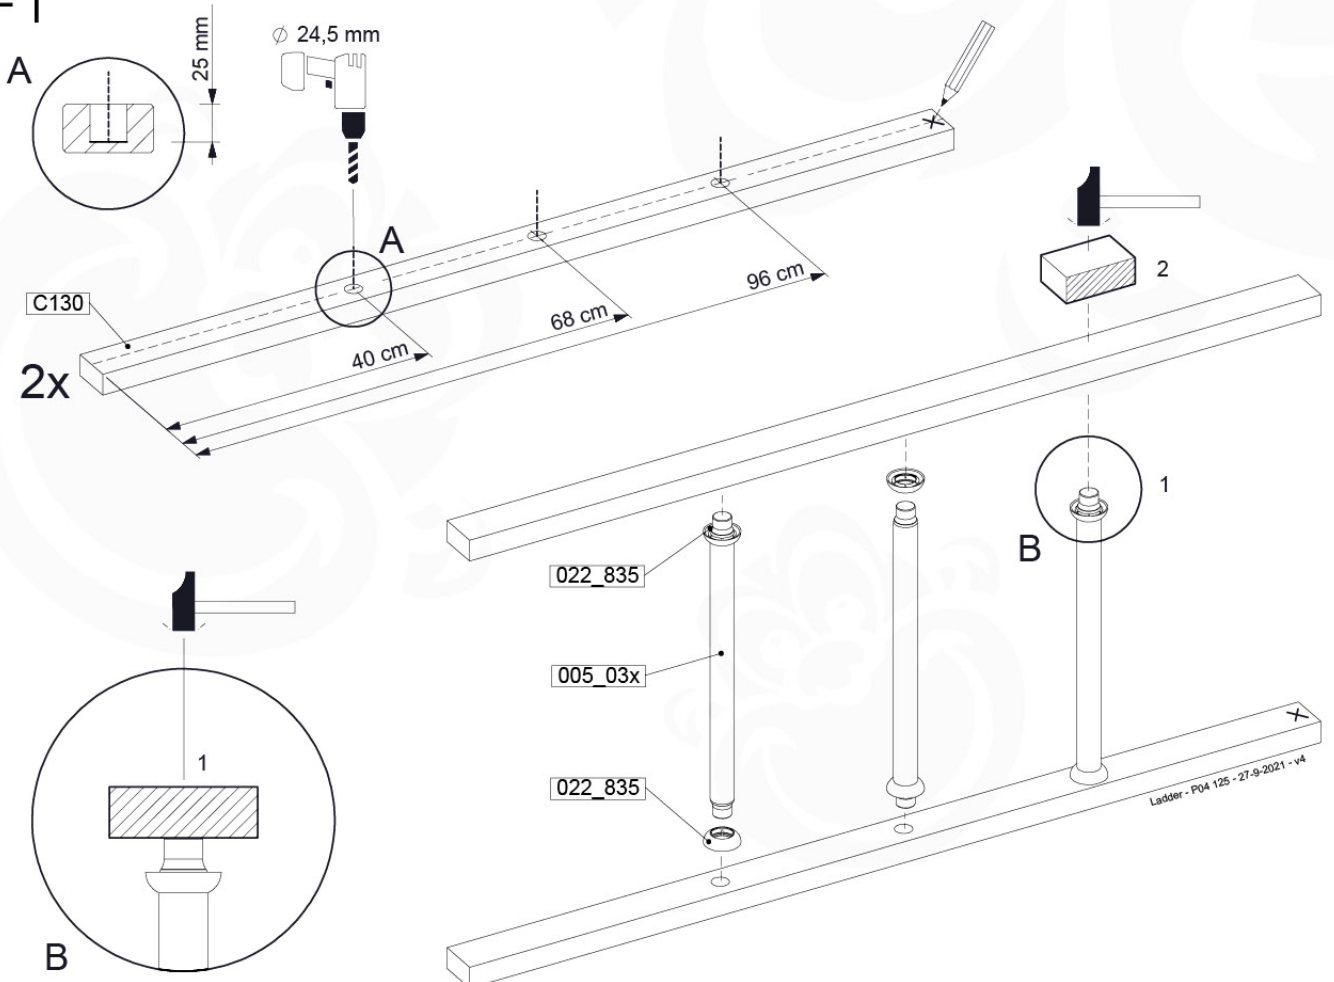

12 Ladder

LA02

(194_103)

	PartNo	PartName	QTY.
Hardware Pack 100_603	001_404	Stealth Screw 8x30	4
	002_219	Gap Point Screw T25 - 5x30	4
	002_220	Gap Point Screw T25 - 5x45	6
	002_223	Gap Point Screw T25 - 5x80	4
Other	005_03x	Ladder Rung Y/B/G/R	3
	005_522	Connection Bracket Mini Market	2
	022_835	Rung Cap	6
	120_102	Handgrip set (2x Complete)	1
Wood	C74	Beam 740 mm	1
	C130	Beam 1300 mm	2

Ladder - P02 125 - 27-9-2021 - v4

12-1