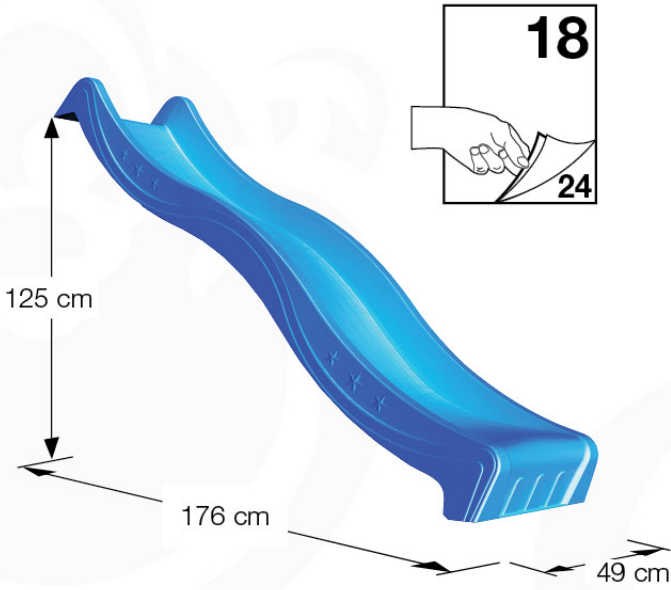

17 Add-on

Wavy Star Slide XL

- 324_100 Yellow
- 324_200 Blue
- 324_300 Green
- 324_400 Red
- 324_500 Fuchsia
- 324_600 Dark Green