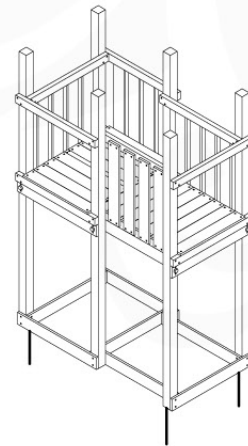

+

16

1-Swing frame / 2-Swing frame
457_101
457_102

+

16

1-Climb frame / 2-Climb frame
457_105
457_106

16 Ground Anchors

GA02

Parts:

Assembly Package Tower
194_100

007_001

Tower Anchors - R03 - 3-3/2021 - v3

16-1

16-2

17 Add-on

Wavy Star Slide XL