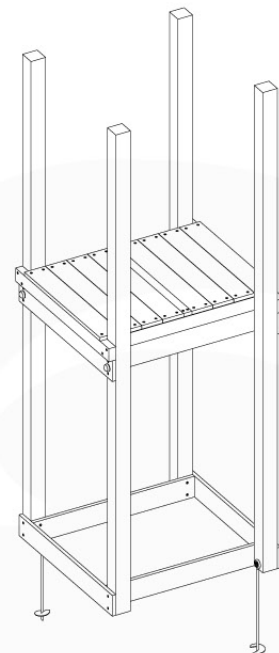

06 Playground Foundation

FD02

06-1

Foundation Plan - P03 - 2/11-2020 - v8

1st Foundation Plan v8

07 Base Tower

BT03

(194_100)

	PartNo	PartName	QTY.
Hardware Pack 100_600	001_406	Stealth Screw 8x45	6
	002_220	Gap Point Screw T25 - 5x45	72
	002_223	Gap Point Screw T25 - 5x80	16
Other	007_001	Ground-anchor	2
Hardware Pack 100_600	022_31x	bpc-base version 3	4
	022_84x	bpc cover	4
Wood	A220	Post 70x70 L2200	4
	C74	Beam 740 mm	4
	D60	Board 600 mm	10
	D74	Board 740 mm	8

Base Tower - P04 - BT03 - 18-12-2020 - v3.0

07-1

07-2

07-3

08 Extension Tower

ET01

(194_100)

	PartNo	PartName	QTY.
Hardware Pack 100_600	001_406	Stealth Screw 8x45	4
	002_220	Gap Point Screw T25 - 5x45	60
	002_223	Gap Point Screw T25 - 5x80	12
Other	007_001	Ground-anchor	2
Hardware Pack 100_600	022_31x	bpc-base version 3	2
	022_84x	bpc cover	2
Wood	A200	Post 70x70 L2000	2
	C74	Beam 740 mm	3
	D60	Board 600 mm	9
	D74	Board 740 mm	6