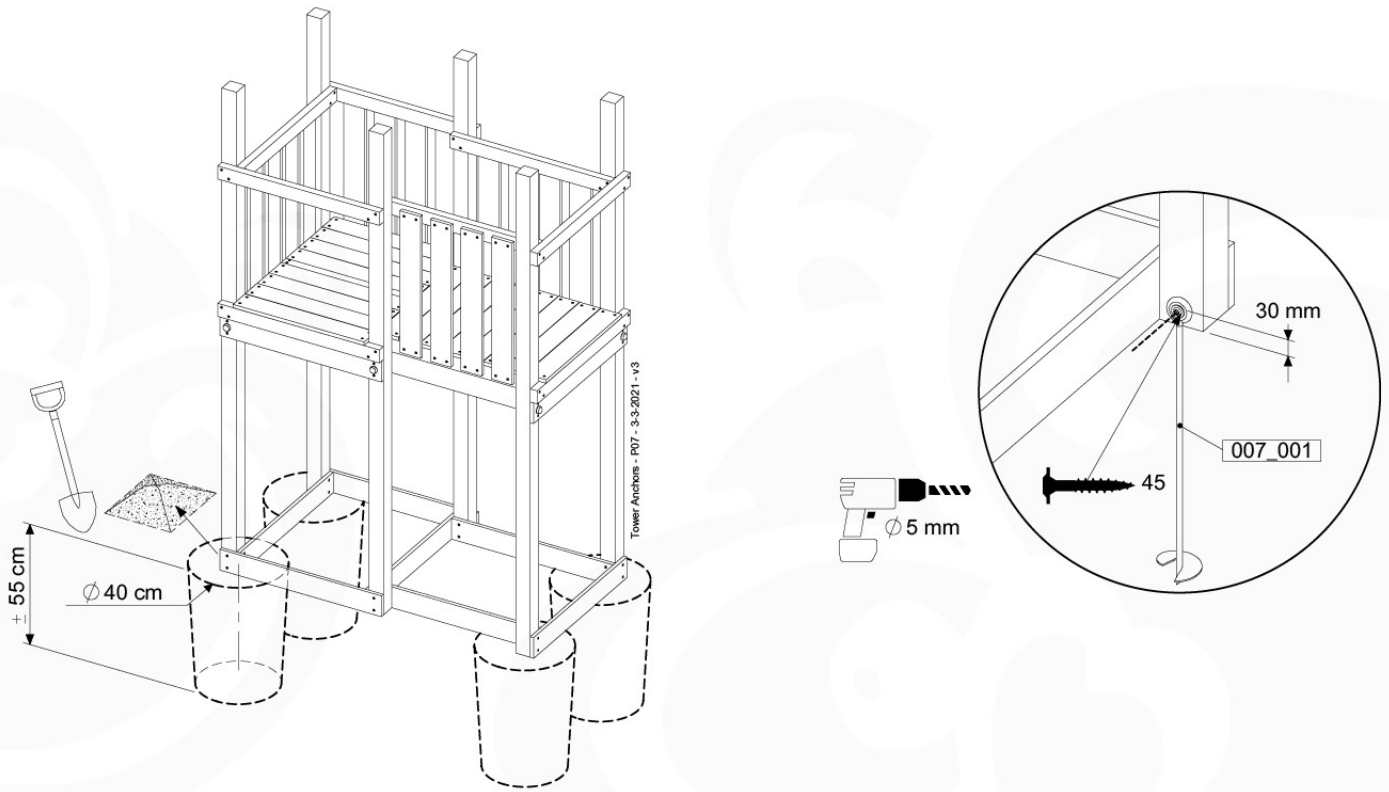

Parts:

Assembly Package Tower
194_100

007_001

Tower Anchors - R03 - 3-3/2021 - v3

16-1

16-2

17 Add-on

Wavy Star Slide XL