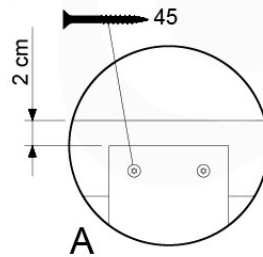

09 Balustrade (1x)

BL01

(194_101)

	PartNo	PartName	QTY.
Hardware Pack 100_601	002_220	Gap Point Screw T25 - 5x45	16
	002_223	Gap Point Screw T25 - 5x80	4
Wood	C74	Beam 740 mm	1
	D65	Board 650 mm	4

Balustrade AL - P02 U - 28.7.2021 - v3.0

09-1

min. 27mm
max. 65mm