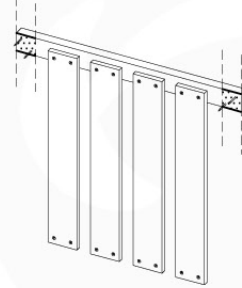

09 Balustrade (1x)

BL01

(194_101)

	PartNo	PartName	QTY.
Hardware Pack 100_601	002_220	Gap Point Screw T25 - 5x45	16
	002_223	Gap Point Screw T25 - 5x80	4
Wood	C74	Beam 740 mm	1
	D65	Board 650 mm	4

Balustrade AL - P02 U - 28.7.2021 - v3.0