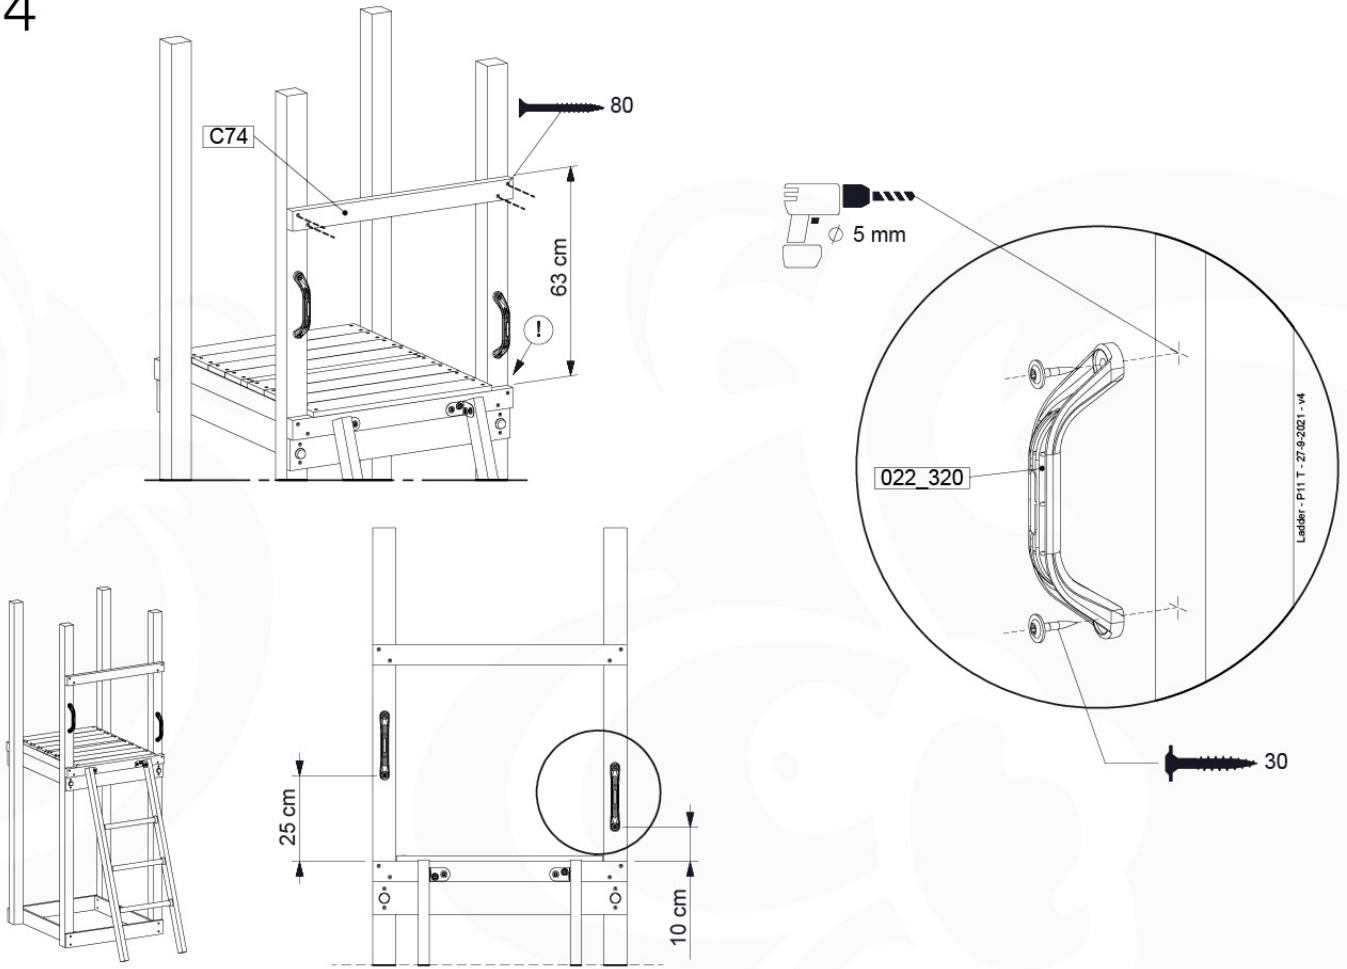

12-4

Jungle Gym Modular Atlethic Gym