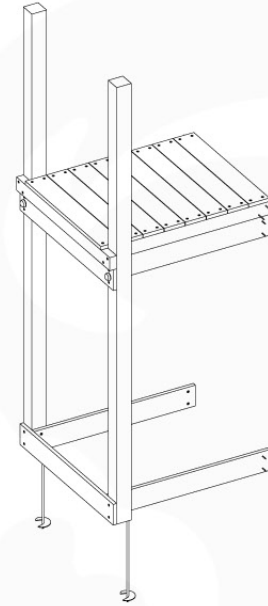

	PartNo	PartName	QTY.
Hardware Pack 100_600	001_406	Stealth Screw 8x45	6
	002_220	Gap Point Screw T25 - 5x45	72
	002_223	Gap Point Screw T25 - 5x80	16
Other	007_001	Ground-anchor	2
Hardware Pack 100_600	022_31x	bpc-base version 3	4
	022_84x	bpc cover	4
Wood	A220	Post 70x70 L2200	4
	C74	Beam 740 mm	4
	D60	Board 600 mm	10
	D74	Board 740 mm	8

Base Tower - P04 - BT03 - 18-12-2020 - v3.0

07-1

07-2

07-3

08 Extension Tower

ET01

(194_100)

	PartNo	PartName	QTY.
Hardware Pack 100_600	001_406	Stealth Screw 8x45	4
	002_220	Gap Point Screw T25 - 5x45	60
	002_223	Gap Point Screw T25 - 5x80	12
Other	007_001	Ground-anchor	2
Hardware Pack 100_600	022_31x	bpc-base version 3	2
	022_84x	bpc cover	2
Wood	A200	Post 70x70 L2000	2
	C74	Beam 740 mm	3
	D60	Board 600 mm	9
	D74	Board 740 mm	6

Extension Tower - P02 - ET01 - 18-12-2020 - v3.0

www.junglegym.com

08-1

08-2

08-3

09 Balustrade (1x)

BL01

(194_101)

	PartNo	PartName	QTY.
Hardware Pack 100_601	002_220	Gap Point Screw T25 - 5x45	16
	002_223	Gap Point Screw T25 - 5x80	4
Wood	C74	Beam 740 mm	1
	D65	Board 650 mm	4

Balustrade AL - P02 U - 28.7.2021 - v3.0