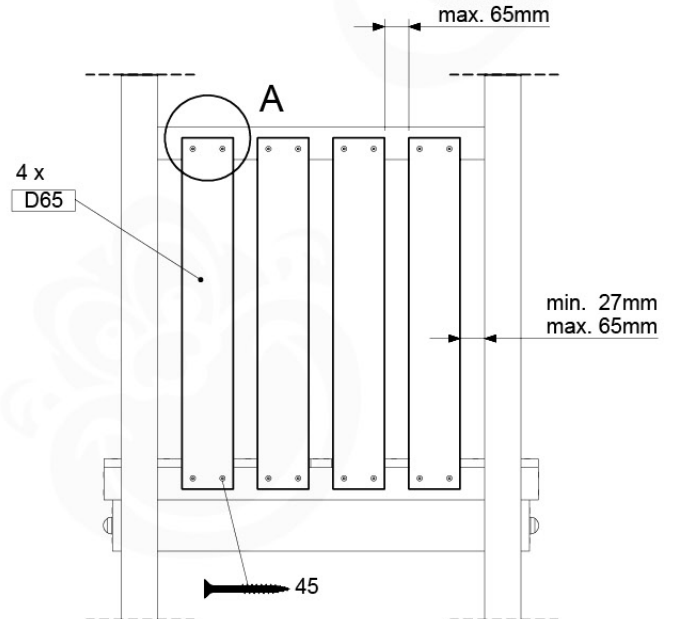

Base Tower - P04 - BT03 - 18-12-2020 - v3.0

07-1

07-2

07-3

08 Extension Tower

ET01

(194_100)

	PartNo	PartName	QTY.
Hardware Pack 100_600	001_406	Stealth Screw 8x45	4
	002_220	Gap Point Screw T25 - 5x45	60
	002_223	Gap Point Screw T25 - 5x80	12
Other	007_001	Ground-anchor	2
Hardware Pack 100_600	022_31x	bpc-base version 3	2
	022_84x	bpc cover	2
Wood	A200	Post 70x70 L2000	2
	C74	Beam 740 mm	3
	D60	Board 600 mm	9
	D74	Board 740 mm	6

	PartNo	PartName	QTY.
Hardware Pack 100_601	002_220	Gap Point Screw T25 - 5x45	16
	002_223	Gap Point Screw T25 - 5x80	4
Wood	C74	Beam 740 mm	1
	D65	Board 650 mm	4

Balustrade AL - P02 U - 28.7.2021 - v3.0

09-1

min. 27mm
max. 65mm

10 Balustrade (2x)

BL02

(194_101)

	PartNo	PartName	QTY.
Hardware Pack 100_601	002_220	Gap Point Screw T25 - 5x45	16
	002_223	Gap Point Screw T25 - 5x80	4
Wood	C74	Beam 740 mm	1
	D65	Board 650 mm	4