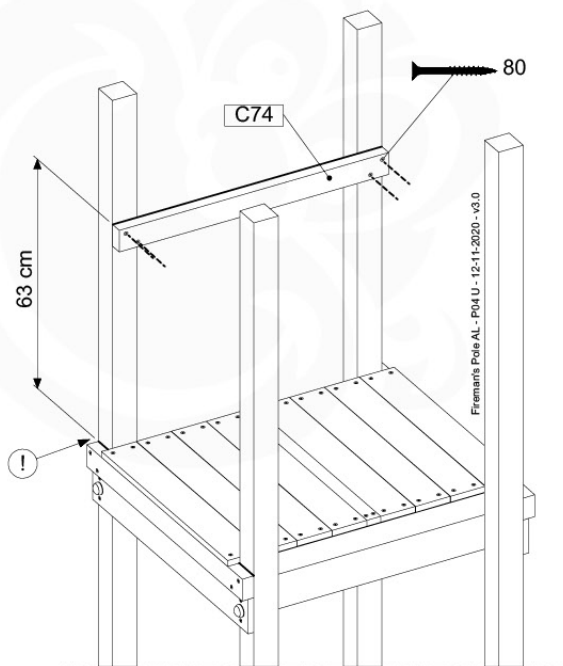

19 Firemans Pole

FP01

(201_275)

	PartNo	PartName	QTY.
Hardware Pack 100_346	001_103	M8 Washer Head Screw 40mm	2
	002_223	Gap Point Screw T25 - 5x80	4
	003_010	M8 spring lock washer	2
	003_040	M8 Washer	2
	004_052	M8 Drive-in Nut 30mm	2
	004_054	M8 Drive-in Nut 45mm	2
	022_31x	bpc-base version 3	2
	022_84x	bpc cover	2
Other	102_915	Fireman's Pole	1
Timber	C74	Beam 740 mm	1

Fireman's Pole AL - P04 U - 12-11-2020 - v3.0

19-1