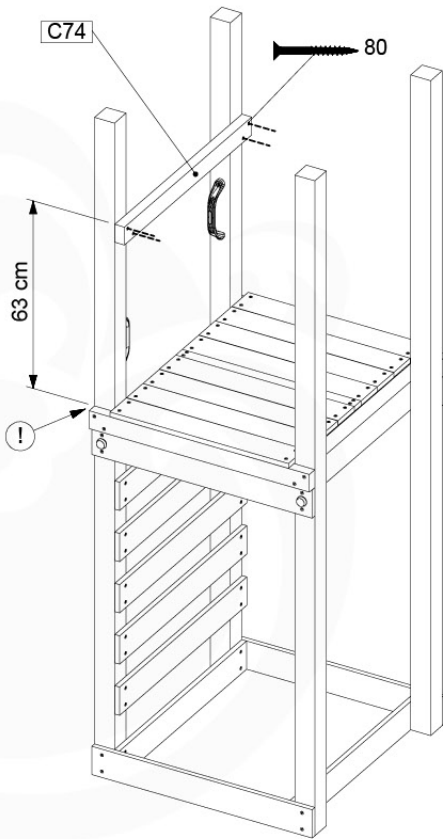

Balustrade AL - P03 T - 28-7-2021 - v3.0

10-1

11 Rock Wall

RW01

(194_105)

	PartNo	PartName	QTY.
Hardware pack 100_604	001_102	Washer Head Screw T40 M8x30	8
	002_220	Gap Point Screw T25 - 5x45	24
	002_223	Gap Point Screw T25 - 5x80	4
	003_010	M8 spring lock washer	8
	004_050	M8 22mm Drive in Nut	8
Other	022_50x	Climbing Rock	4
	120_102	Handgrip set (2x Complete)	1
Timber	C74	Beam 740 mm	1
	D74	Board 740 mm	5

Rockwall 80 - P02 - 29-9-2021 - v4

11-1

min. 2,6 cm
max. 8,8 cm

Rockwall 80 - P03 - 29-9-2021 - v4

11-2

11-3

12 Ladder

LA02

(194_103)

	PartNo	PartName	QTY.
Hardware Pack 100_603	001_404	Stealth Screw 8x30	4
	002_219	Gap Point Screw T25 - 5x30	4
	002_220	Gap Point Screw T25 - 5x45	6
	002_223	Gap Point Screw T25 - 5x80	4
Other	005_03x	Ladder Rung Y/B/G/R	3
	005_522	Connection Bracket Mini Market	2
	022_835	Rung Cap	6
	120_102	Handgrip set (2x Complete)	1
Wood	C74	Beam 740 mm	1
	C130	Beam 1300 mm	2