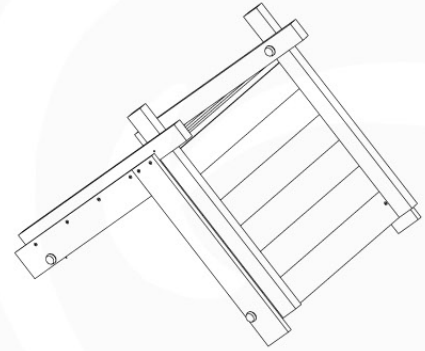

14 Roof Wooden Tipi

RF04

(194_110)

	PartNo	PartName	QTY.
Hardware Pack 100_608	001_411	Stealth Screw 8x60	6
	001_417	Stealth Screw 8x80	2
	002_220	Gap Point Screw T25 - 5x45	68
	002_223	Gap Point Screw T25 - 5x80	4
Other	022_31x	bpc-base version 3	6
	022_84x	bpc cover	6
Timber	C74	Beam 740 mm	4
	D56	Board L=(650 - board width) mm	2
	D65	Board 650 mm	2
	D74	Board 740 mm	14

Roof Wood Tipi - P02 - 29-9-2021 - v4