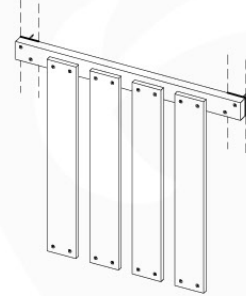

09-1

min. 27mm
max. 65mm

10 Balustrade (2x)

BL02

(194_101)

	PartNo	PartName	QTY.
Hardware Pack 100_601	002_220	Gap Point Screw T25 - 5x45	16
	002_223	Gap Point Screw T25 - 5x80	4
Wood	C74	Beam 740 mm	1
	D65	Board 650 mm	4

Balustrade AL - P03 T - 28-7-2021 - v3.0

10-1

11 Rock Wall

RW01

(194_105)

	PartNo	PartName	QTY.
Hardware pack 100_604	001_102	Washer Head Screw T40 M8x30	8
	002_220	Gap Point Screw T25 - 5x45	24
	002_223	Gap Point Screw T25 - 5x80	4
	003_010	M8 spring lock washer	8
	004_050	M8 22mm Drive in Nut	8
Other	022_50x	Climbing Rock	4
	120_102	Handgrip set (2x Complete)	1
Timber	C74	Beam 740 mm	1
	D74	Board 740 mm	5