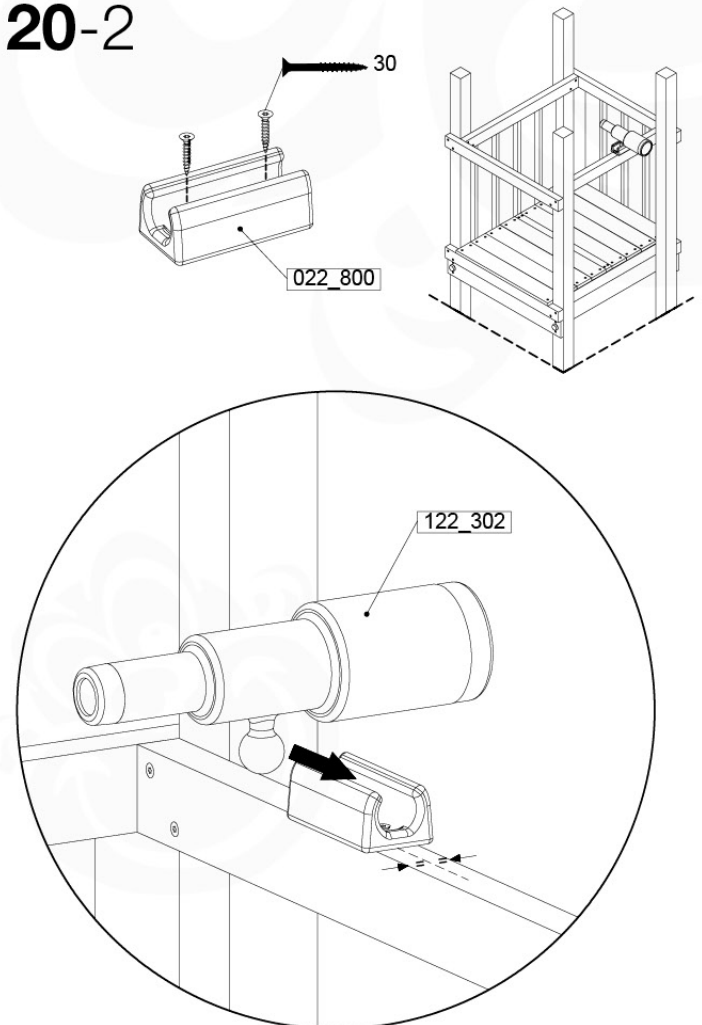

20-2

Accessory set - P03 - 28-9-2021 - v4