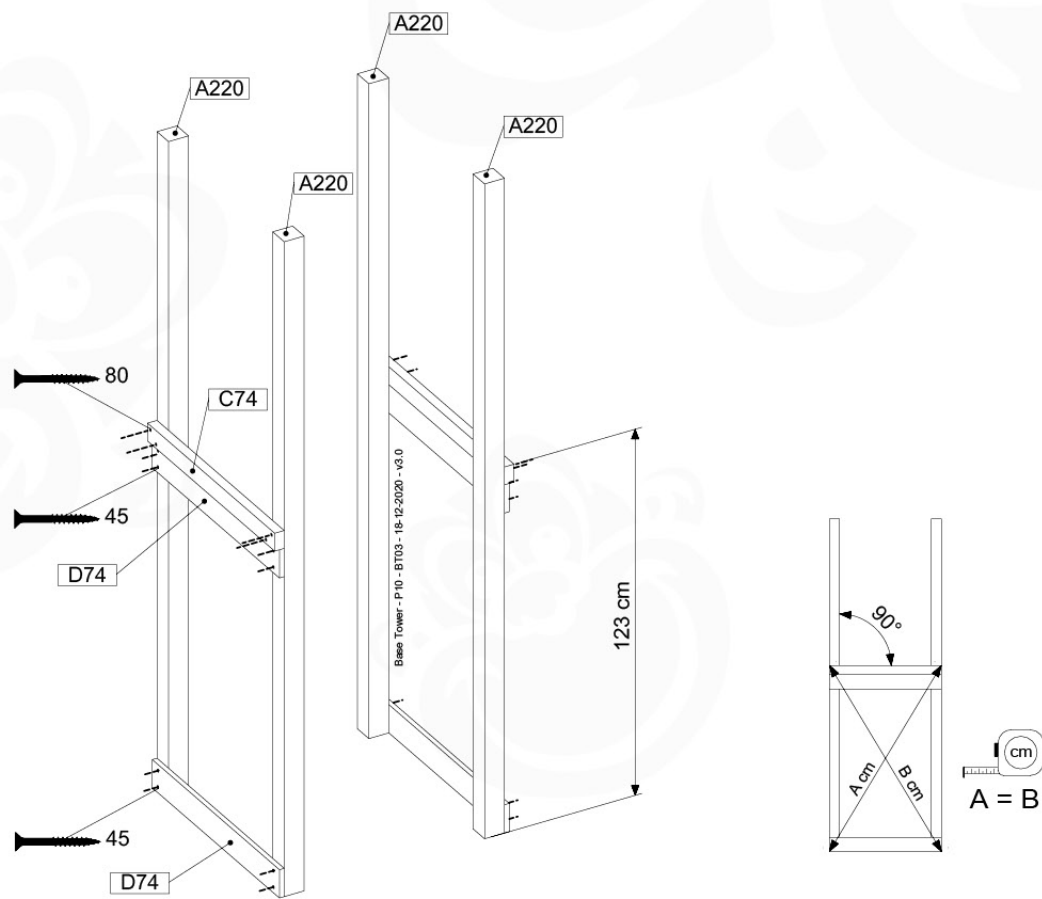

06 Playground Foundation

FD02

06-1

Foundation Plan - P03 - 2/11-2020 - v8

1st Foundation Plan v8

07 Base Tower

BT03

(194_100)

	PartNo	PartName	QTY.
Hardware Pack 100_600	001_406	Stealth Screw 8x45	6
	002_220	Gap Point Screw T25 - 5x45	72
	002_223	Gap Point Screw T25 - 5x80	16
Other	007_001	Ground-anchor	2
Hardware Pack 100_600	022_31x	bpc-base version 3	4
	022_84x	bpc cover	4
Wood	A220	Post 70x70 L2200	4
	C74	Beam 740 mm	4
	D60	Board 600 mm	10
	D74	Board 740 mm	8

Base Tower - P04 - BT03 - 18-12-2020 - v3.0

07-1

07-2

07-3

08 Extension Tower

ET01

(194_100)

	PartNo	PartName	QTY.
Hardware Pack 100_600	001_406	Stealth Screw 8x45	4
	002_220	Gap Point Screw T25 - 5x45	60
	002_223	Gap Point Screw T25 - 5x80	12
Other	007_001	Ground-anchor	2
Hardware Pack 100_600	022_31x	bpc-base version 3	2
	022_84x	bpc cover	2
Wood	A200	Post 70x70 L2000	2
	C74	Beam 740 mm	3
	D60	Board 600 mm	9
	D74	Board 740 mm	6