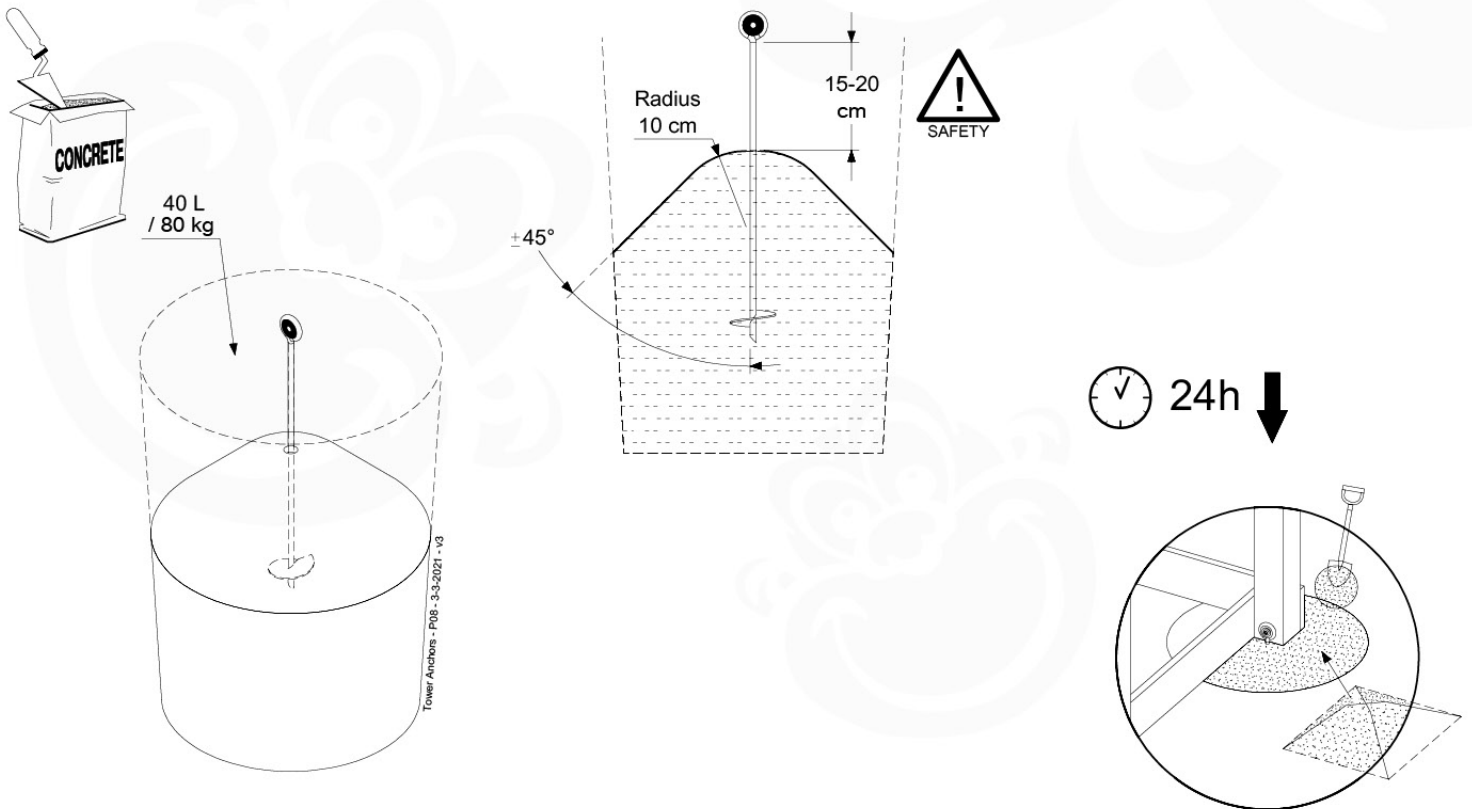

Parts:

Assembly Package Tower
194_100

007_001

Tower Anchors - R03 - 3-3/2021 - v3

16-1

16-2

17 Add-on

Wavy Star Slide XL