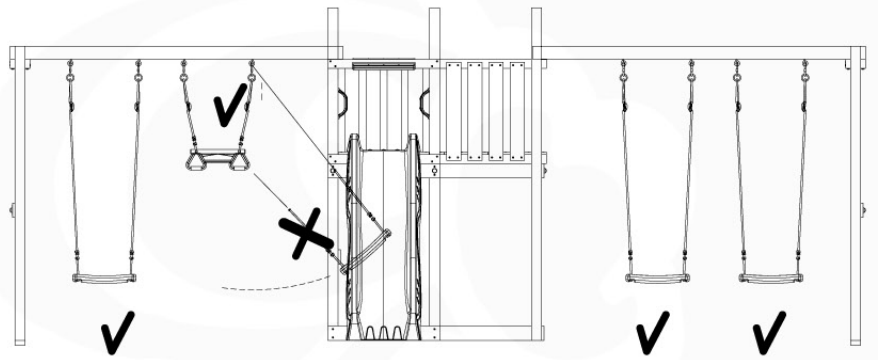

03 Timber

		1-Swing Module 200	2-Swing Module 200	1-Swing Module 220	2-Swing Module 220	1-Swing Module 220 Extra	2-Swing Module 220 Extra
L		657_101	657_102	657_151	657_152	650_178	650_179
A240 A220	239cm - 240cm 219cm - 220cm	2 x	2 x	2 x	2 x		
B240 B220 B160	239cm - 240cm 219cm - 220cm 159cm - 160cm	1 x	1 x	1 x	1 x	2 x 1 x	3 x
C37	36cm - 37cm	2 x	2 x	2 x	2 x	2 x	2 x
D141	140cm - 141cm	2 x	2 x	2 x	2 x	2 x	2 x

26-Oct-2021

04 Product ID

05 Safe Playground Planning

05-1

05-2

05-3

05-4

05-5

05-6

	PartNo	PartName	QTY.
Hardware Pack	001_406	Stealth Screw 8x45	4
	001_417	Stealth Screw 8x80	4
	001_422	Stealth Screw 8x137	3
	002_220	Gap Point Screw T25 - 5x45	12
	002_223	Gap Point Screw T25 - 5x80	6
Other	005_528	Swing Beam Bracket 7x7	1
	005_529	Swing Beam Bracket 9x9	1
	007_001	Ground-anchor	2
Hardware Pack	022_31x	bpc-base version 3	2
	022_84x	bpc cover	2
	023_031	Finishing Washer GPS 5.0	2
Other	101_003	Swing hook with Carabiner	4