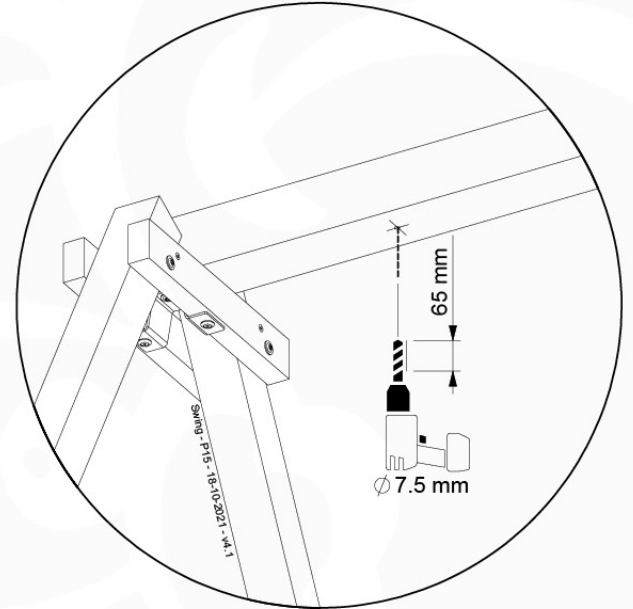

05-6

	PartNo	PartName	QTY.
Hardware Pack	001_406	Stealth Screw 8x45	4
	001_417	Stealth Screw 8x80	4
	001_422	Stealth Screw 8x137	3
	002_220	Gap Point Screw T25 - 5x45	12
	002_223	Gap Point Screw T25 - 5x80	6
Other	005_528	Swing Beam Bracket 7x7	1
	005_529	Swing Beam Bracket 9x9	1
	007_001	Ground-anchor	2
Hardware Pack	022_31x	bpc-base version 3	2
	022_84x	bpc cover	2
	023_031	Finishing Washer GPS 5.0	2
Other	101_003	Swing hook with Carabiner	4

1 - 18-10-2021 - 18-10-2021 - 18-10-2021 - 18-10-2021

06-1

Swing - 06-1 - 18-10-2021 - 18-10-2021 - 18-10-2021 - 18-10-2021

06-2

06-3

06-4

06-5

06-6