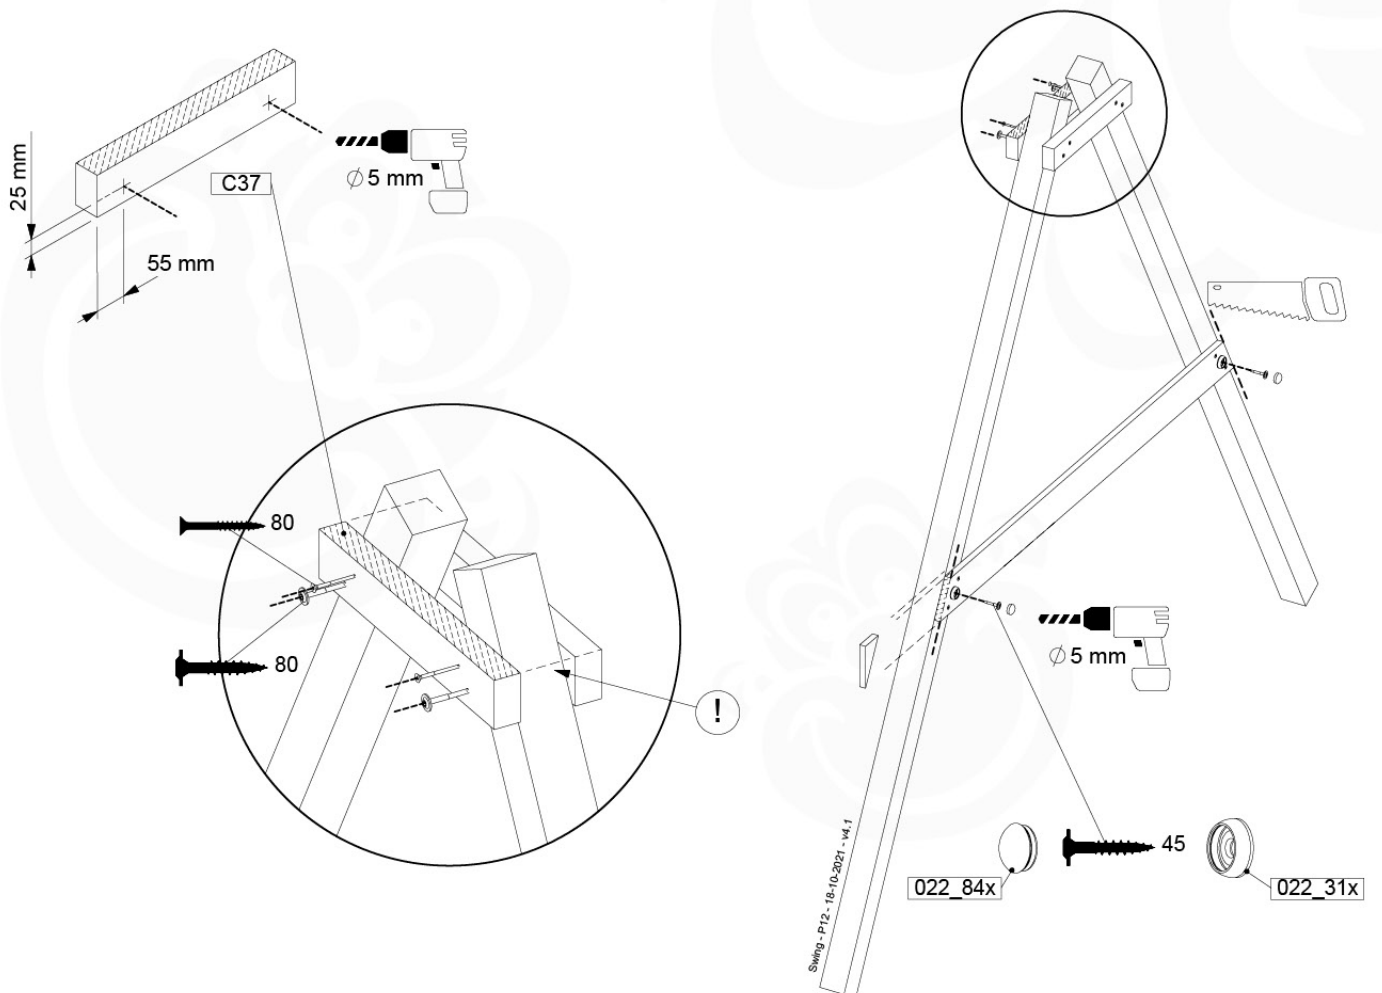

05-6

	PartNo	PartName	QTY.
Hardware Pack	001_406	Stealth Screw 8x45	4
	001_417	Stealth Screw 8x80	4
	001_422	Stealth Screw 8x137	3
	002_220	Gap Point Screw T25 - 5x45	12
	002_223	Gap Point Screw T25 - 5x80	6
Other	005_528	Swing Beam Bracket 7x7	1
	005_529	Swing Beam Bracket 9x9	1
	007_001	Ground-anchor	2
Hardware Pack	022_31x	bpc-base version 3	2
	022_84x	bpc cover	2
	023_031	Finishing Washer GPS 5.0	2
Other	101_003	Swing hook with Carabiner	4

1 - 18-10-2021 - 18-10-2021 - 18-10-2021 - 18-10-2021

06-1

Swing - 06-1 - 18-10-2021 - 18-10-2021 - 18-10-2021 - 18-10-2021

06-2

06-3

06-4

06-5

06-6