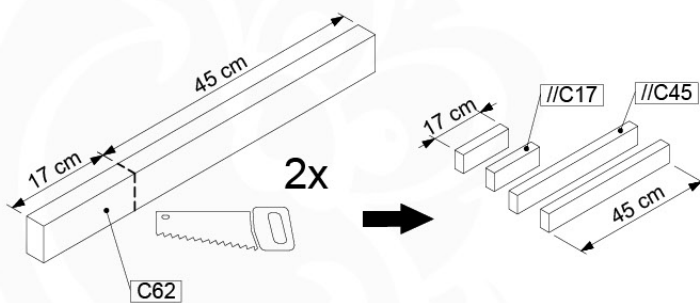

13-Picnic Table

PC01

(194_117)

	PartNo	PartName	QTY.
Hardware Pack 100_615	002_220	Gap Point Screw T25 - 5x45	20
	002_223	Gap Point Screw T25 - 5x80	8
Wood	C62	Beam 620 mm	2
	D60	Board 600 mm	4
	D74	Board 740 mm	1

Picnic - P02 - 3-8-2021 - v3

© Jungle Gym B.V. - www.junglegym.com

13-1