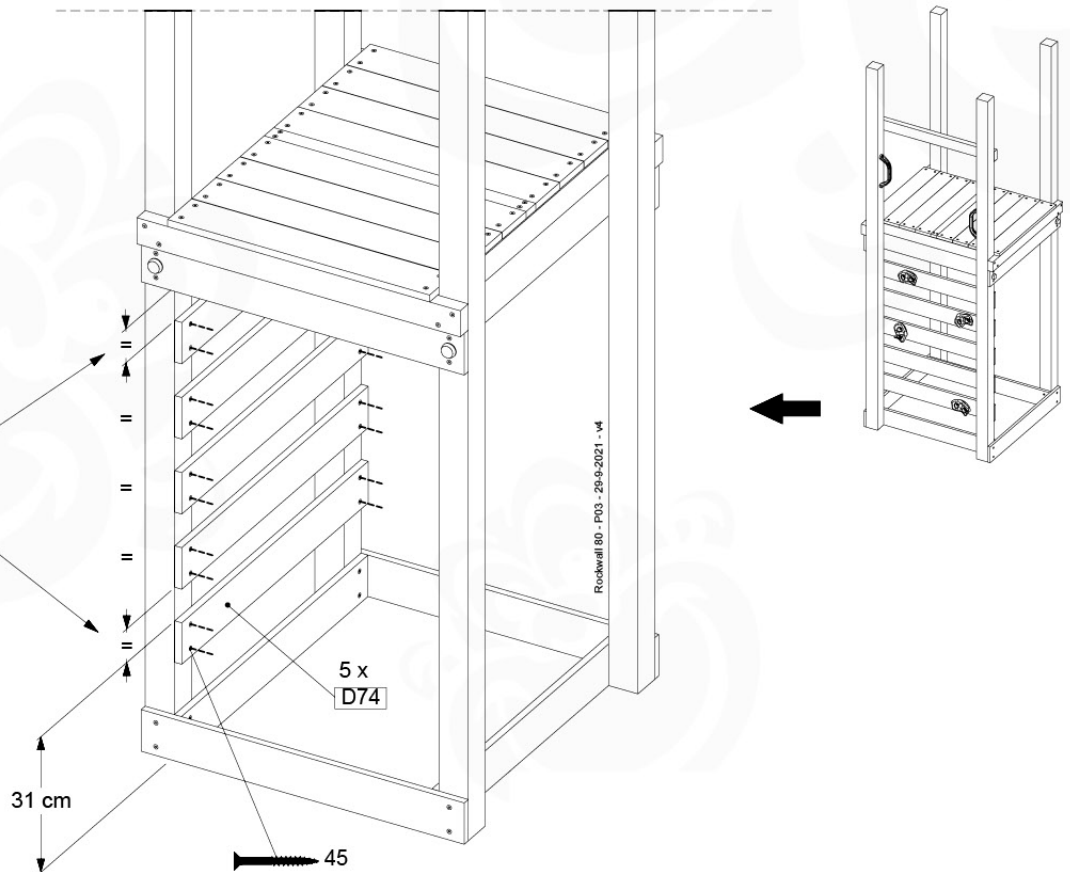

11-1

min. 2,6 cm
max. 8,8 cm

Rockwall 80 - P03 - 29-9-2021 - v4