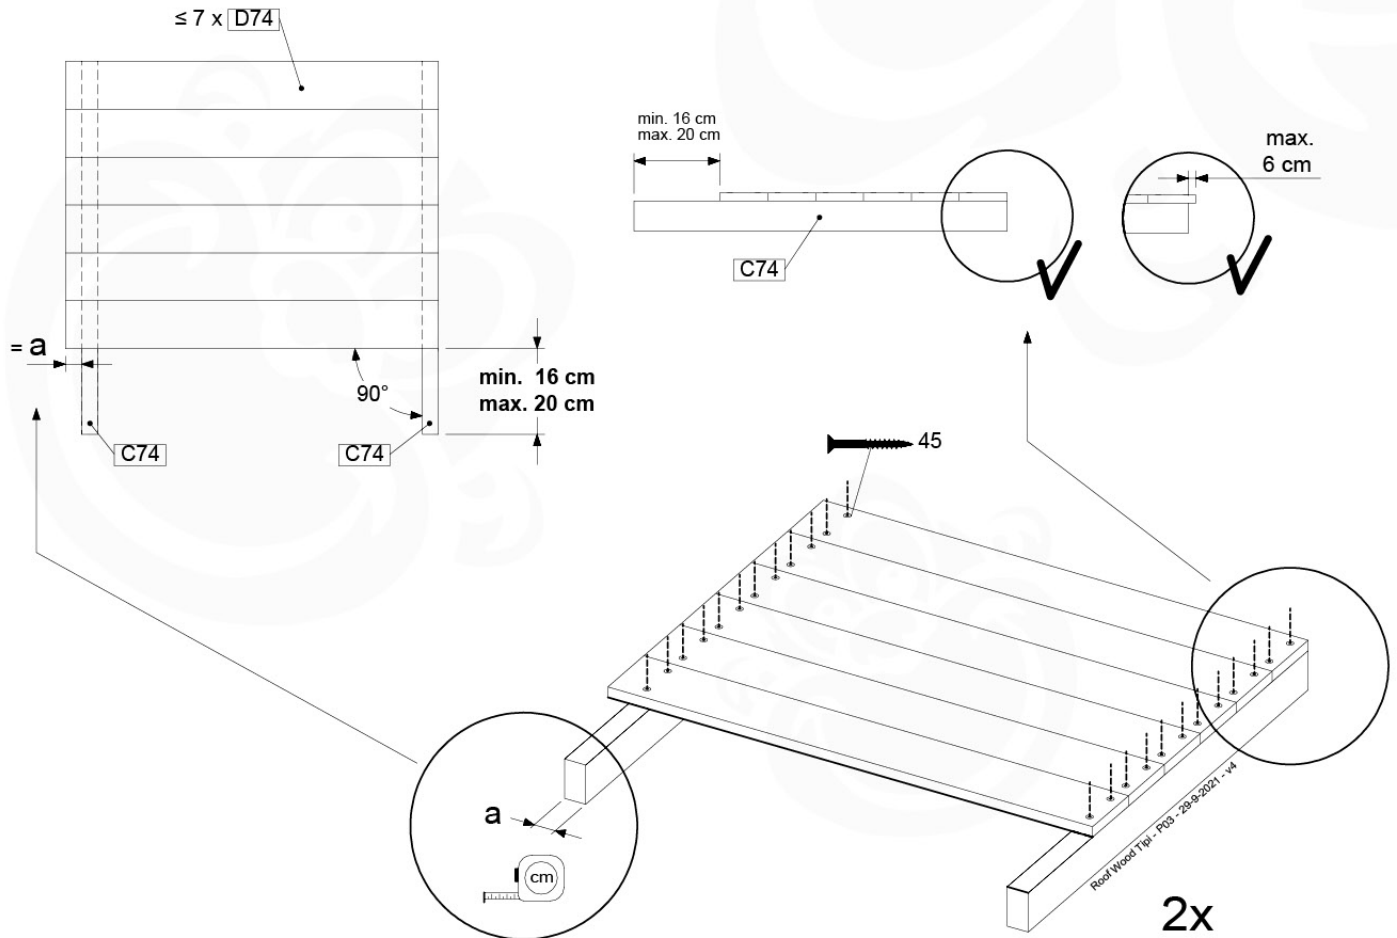

14 Roof Wooden Tipi

RF04

(194_110)

	PartNo	PartName	QTY.
Hardware Pack 100_608	001_411	Stealth Screw 8x60	6
	001_417	Stealth Screw 8x80	2
	002_220	Gap Point Screw T25 - 5x45	68
	002_223	Gap Point Screw T25 - 5x80	4
Other	022_31x	bpc-base version 3	6
	022_84x	bpc cover	6
Timber	C74	Beam 740 mm	4
	D56	Board L=(650 - board width) mm	2
	D65	Board 650 mm	2
	D74	Board 740 mm	14

Roof Wood Tipi - P02 - 29-9-2021 - v4

14-1