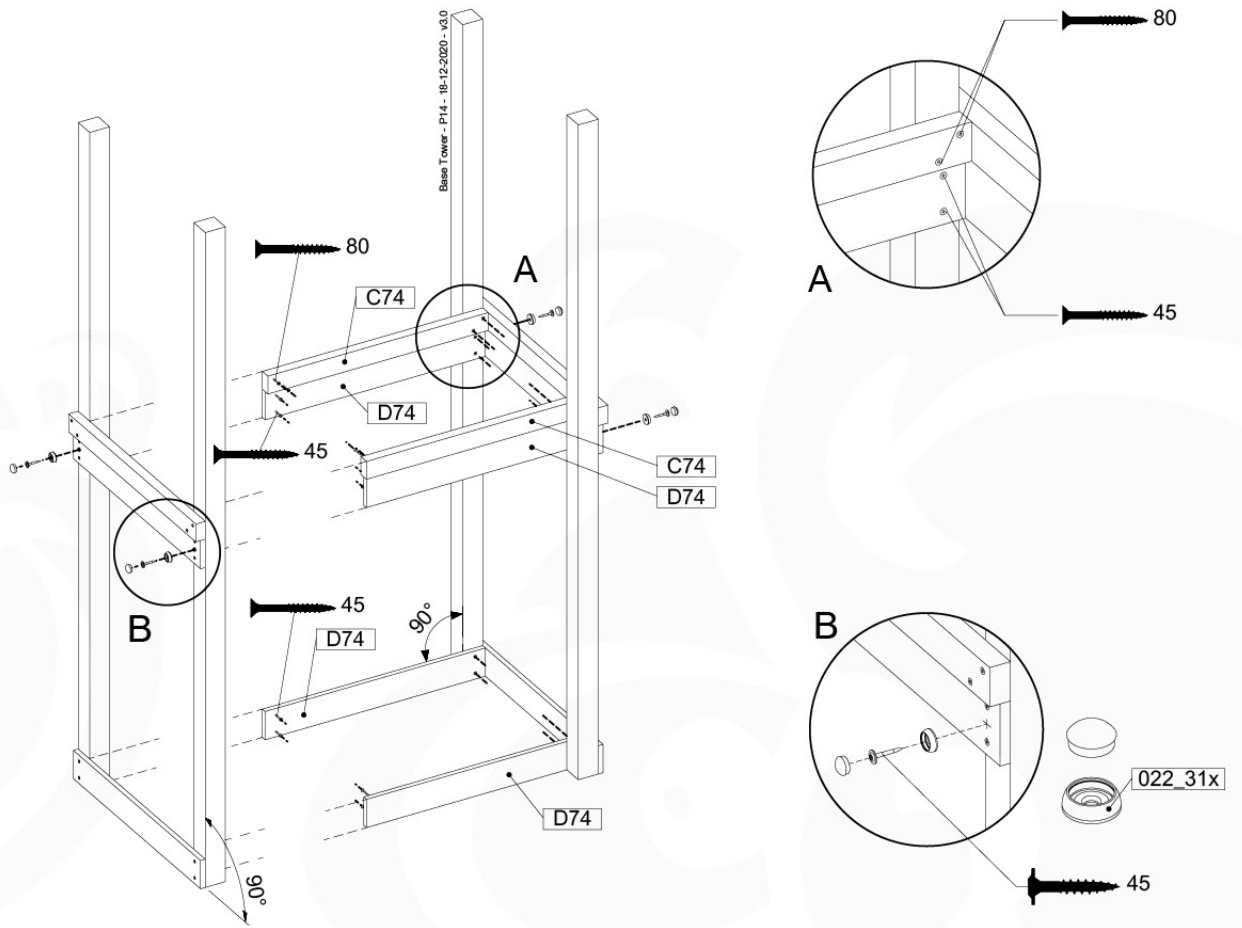

	PartNo	PartName	QTY.
Hardware Pack 100_600	001_406	Stealth Screw 8x45	6
	002_220	Gap Point Screw T25 - 5x45	72
	002_223	Gap Point Screw T25 - 5x80	16
Other	007_001	Ground-anchor	2
Hardware Pack 100_600	022_31x	bpc-base version 3	4
	022_84x	bpc cover	4
Wood	A220	Post 70x70 L2200	4
	C74	Beam 740 mm	4
	D60	Board 600 mm	10
	D74	Board 740 mm	8

Base Tower - P04 - BT03 - 18-12-2020 - v3.0

07-1

07-2

07-3

08 Extension Tower

ET01

(194_100)

	PartNo	PartName	QTY.
Hardware Pack 100_600	001_406	Stealth Screw 8x45	4
	002_220	Gap Point Screw T25 - 5x45	60
	002_223	Gap Point Screw T25 - 5x80	12
Other	007_001	Ground-anchor	2
Hardware Pack 100_600	022_31x	bpc-base version 3	2
	022_84x	bpc cover	2
Wood	A200	Post 70x70 L2000	2
	C74	Beam 740 mm	3
	D60	Board 600 mm	9
	D74	Board 740 mm	6