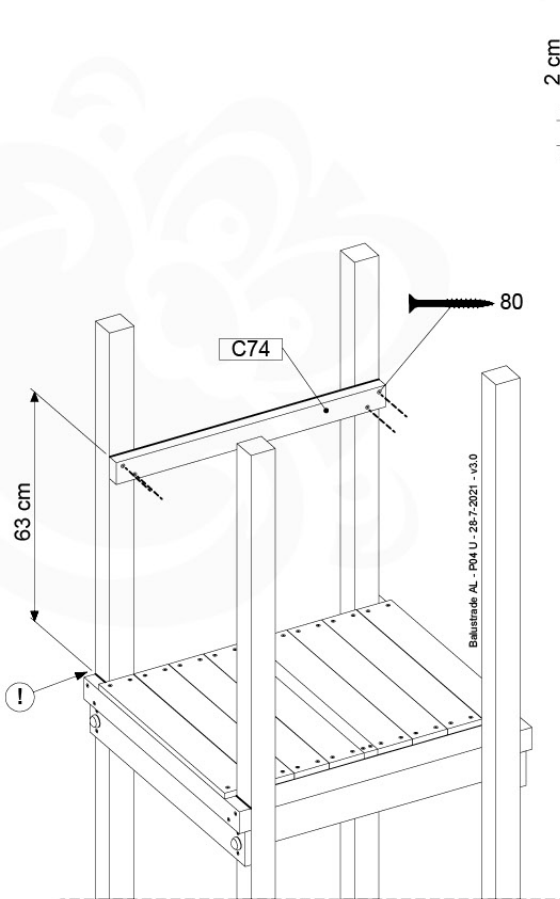

09 Balustrade (1x)

BL01

(194_101)

	PartNo	PartName	QTY.
Hardware Pack 100_601	002_220	Gap Point Screw T25 - 5x45	16
	002_223	Gap Point Screw T25 - 5x80	4
Wood	C74	Beam 740 mm	1
	D65	Board 650 mm	4

Balustrade AL - P02 U - 28.7.2021 - v3.0

09-1

min. 27mm
max. 65mm