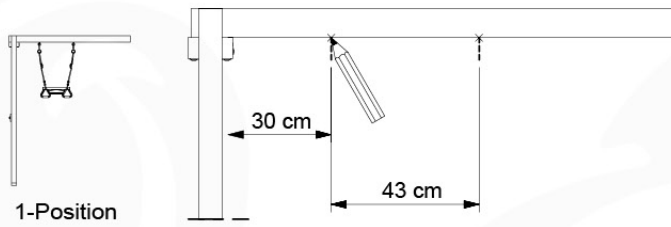

05-6

	PartNo	PartName	QTY.
Hardware Pack	001_406	Stealth Screw 8x45	4
	001_417	Stealth Screw 8x80	4
	001_422	Stealth Screw 8x137	3
	002_220	Gap Point Screw T25 - 5x45	12
	002_223	Gap Point Screw T25 - 5x80	6
Other	005_528	Swing Beam Bracket 7x7	1
	005_529	Swing Beam Bracket 9x9	1
	007_001	Ground-anchor	2
Hardware Pack	022_31x	bpc-base version 3	2
	022_84x	bpc cover	2
	023_031	Finishing Washer GPS 5.0	2
Other	101_003	Swing hook with Carabiner	4

1 - 18-10-2021 - 18-10-2021 - 18-10-2021 - 18-10-2021

06-1

Swing - 06-1 - 18-10-2021 - 18-10-2021 - 18-10-2021 - 18-10-2021

06-2

06-3

06-4

06-5

06-6