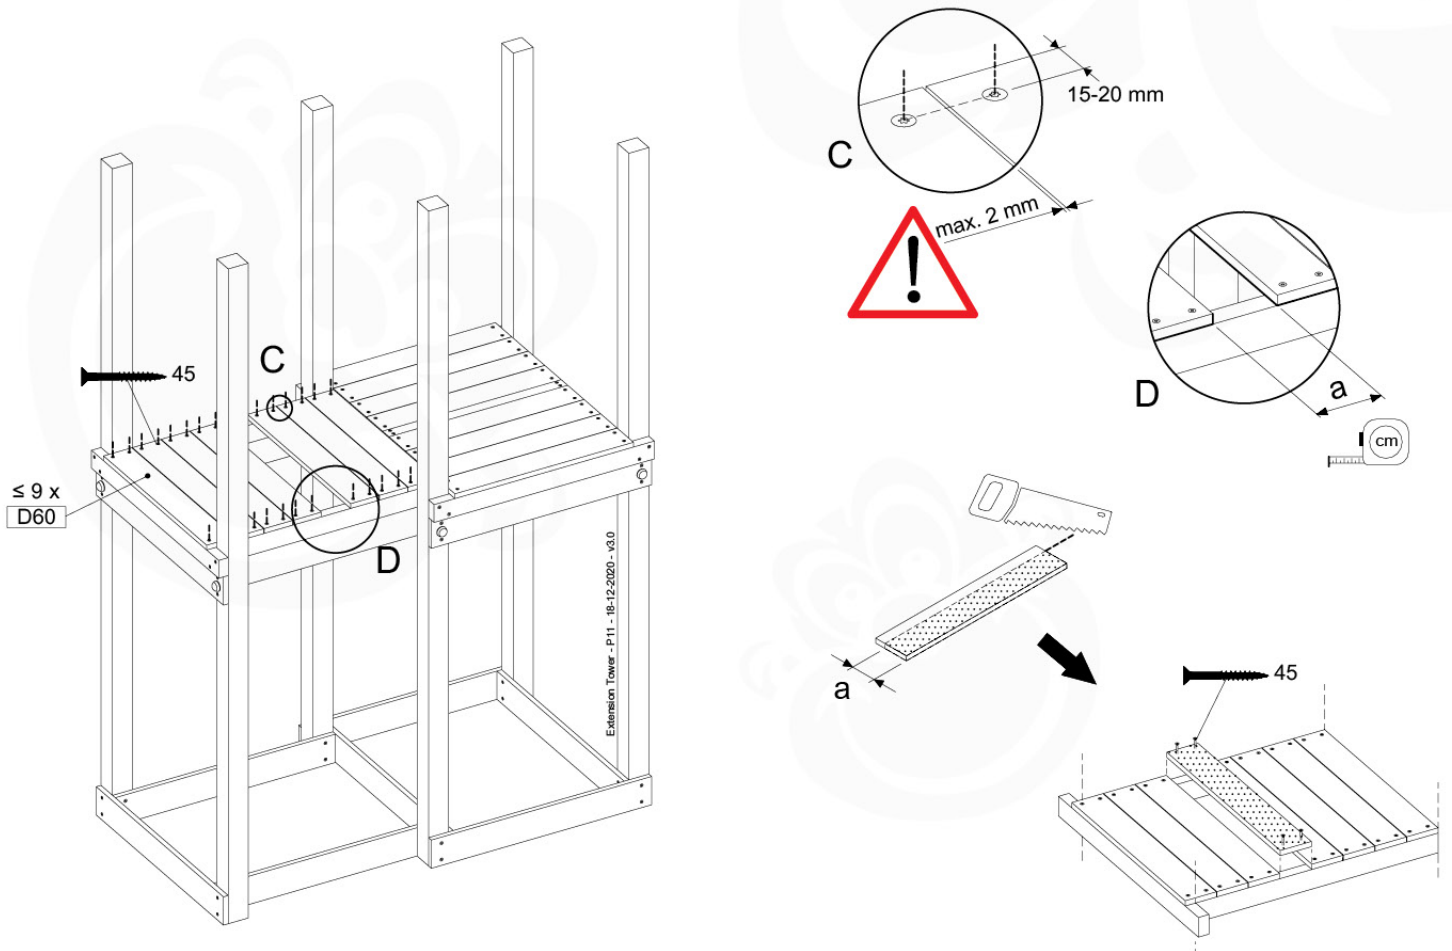

Base Tower - P04 - BT03 - 18-12-2020 - v3.0

07-1

07-2

07-3

08 Extension Tower

ET01

(194_100)

	PartNo	PartName	QTY.
Hardware Pack 100_600	001_406	Stealth Screw 8x45	4
	002_220	Gap Point Screw T25 - 5x45	60
	002_223	Gap Point Screw T25 - 5x80	12
Other	007_001	Ground-anchor	2
Hardware Pack 100_600	022_31x	bpc-base version 3	2
	022_84x	bpc cover	2
Wood	A200	Post 70x70 L2000	2
	C74	Beam 740 mm	3
	D60	Board 600 mm	9
	D74	Board 740 mm	6

Extension Tower - P02 - ET01 - 18-12-2020 - v3.0

www.junglegym.com

08-1

08-2

08-3

09 Balustrade (1x)

BL01

(194_101)