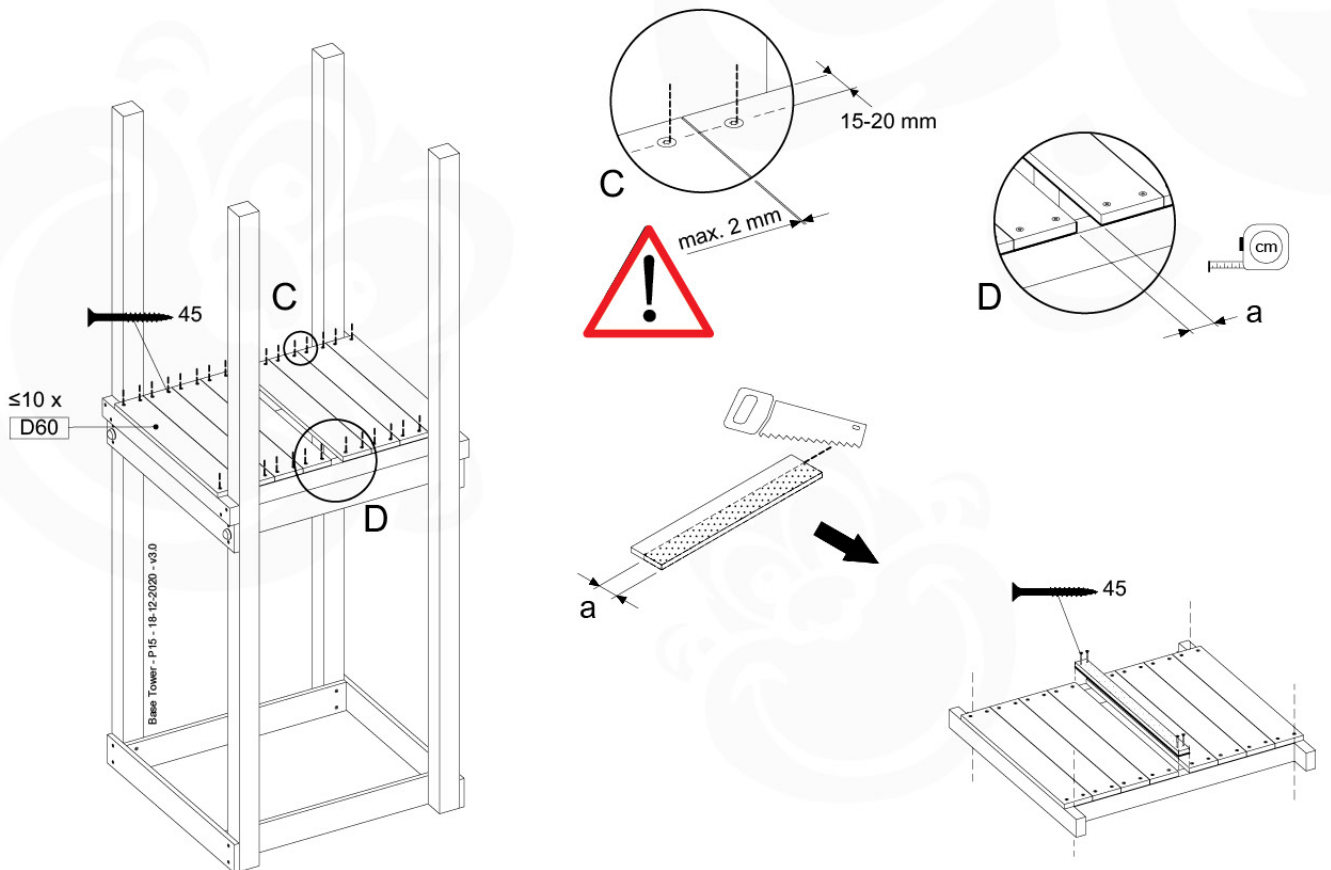

Base Tower - P04 - BT03 - 18-12-2020 - v3.0

07-1

07-2

07-3

08 Extension Tower

ET01

(194_100)

	PartNo	PartName	QTY.
Hardware Pack 100_600	001_406	Stealth Screw 8x45	4
	002_220	Gap Point Screw T25 - 5x45	60
	002_223	Gap Point Screw T25 - 5x80	12
Other	007_001	Ground-anchor	2
Hardware Pack 100_600	022_31x	bpc-base version 3	2
	022_84x	bpc cover	2
Wood	A200	Post 70x70 L2000	2
	C74	Beam 740 mm	3
	D60	Board 600 mm	9
	D74	Board 740 mm	6