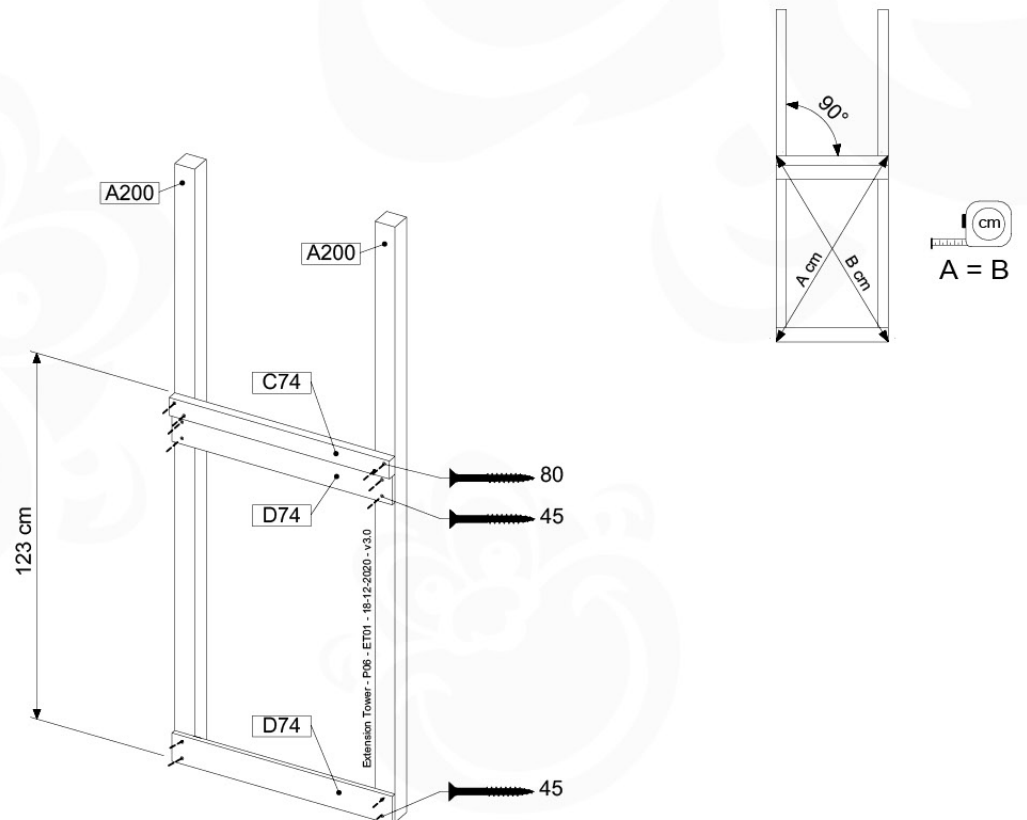

08 Extension Tower

ET01

(194_100)

	PartNo	PartName	QTY.
Hardware Pack 100_600	001_406	Stealth Screw 8x45	4
	002_220	Gap Point Screw T25 - 5x45	60
	002_223	Gap Point Screw T25 - 5x80	12
Other	007_001	Ground-anchor	2
Hardware Pack 100_600	022_31x	bpc-base version 3	2
	022_84x	bpc cover	2
Wood	A200	Post 70x70 L2000	2
	C74	Beam 740 mm	3
	D60	Board 600 mm	9
	D74	Board 740 mm	6

Extension Tower - P02 - ET01 - 18-12-2020 - v3.0

www.junglegym.com

08-1