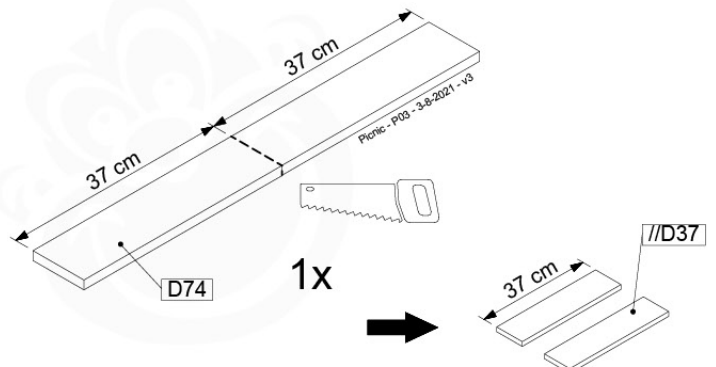

13-Picnic Table

PC01

(194_117)

	PartNo	PartName	QTY.
Hardware Pack 100_615	002_220	Gap Point Screw T25 - 5x45	20
	002_223	Gap Point Screw T25 - 5x80	8
Wood	C62	Beam 620 mm	2
	D60	Board 600 mm	4
	D74	Board 740 mm	1

Picnic - P02 - 3-8-2021 - v3

© Jungle Gym B.V. - www.junglegym.com

13-1