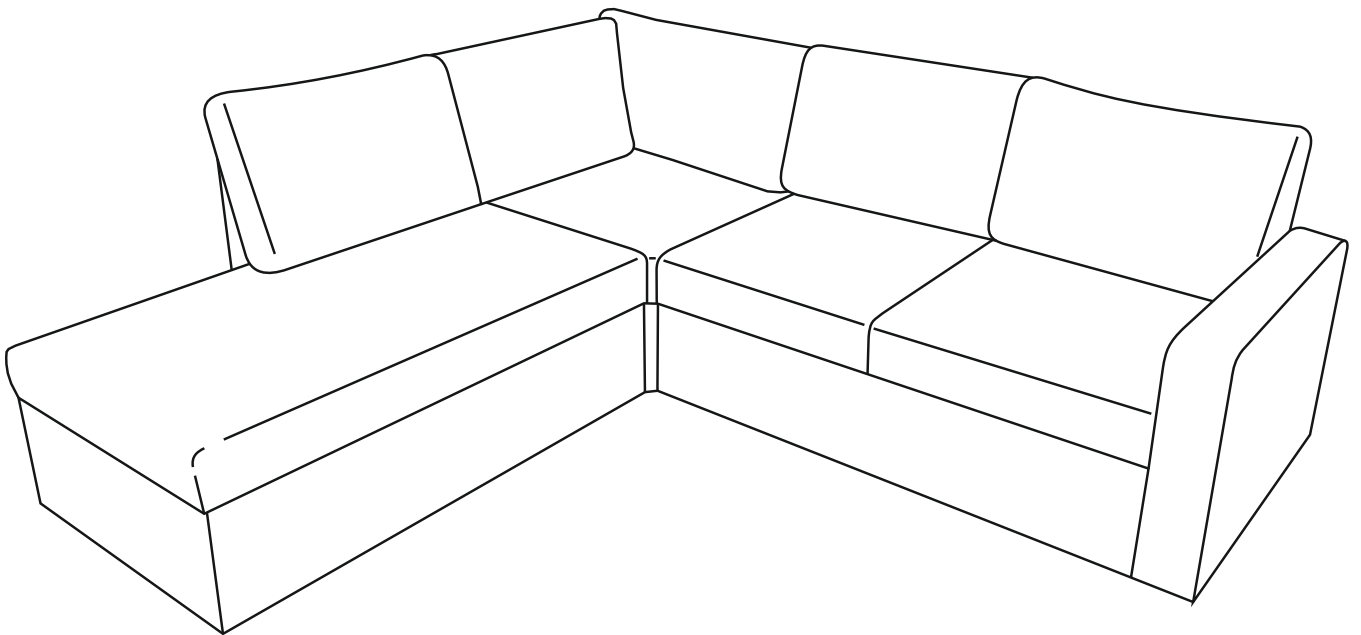

Sacramento 2-seater+corner+rest

Sacramento 2-seater+corner+rest

M8 X 50 mm

Ø8 X Ø24 mm

Ø8 X Ø13 mm

M8 X 47 mm

Ø45 X 35 mm

O X 8

U X 2

V X 2

W X 4

Sacramento 2-seater+corner+rest

Sacramento 2-seater+corner+rest

2

3

Sacramento 2-seater+corner+rest