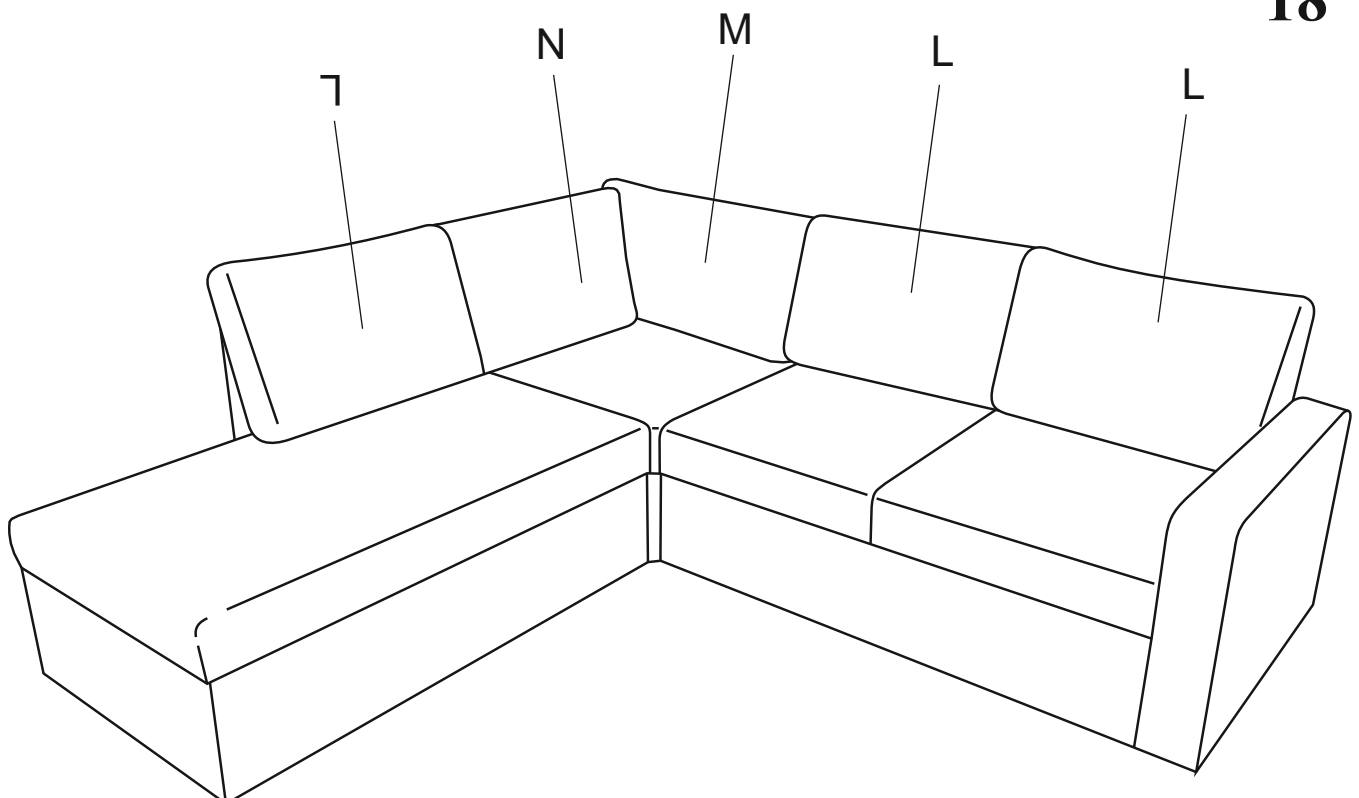

Sacramento 2-seater+corner+rest

Sacramento 2-seater+corner+rest

M8 X 50 mm

Ø8 X Ø24 mm

Ø8 X Ø13 mm

M8 X 47 mm

Ø45 X 35 mm

O X 8

Sacramento 2-seater+corner+rest

9

10

Sacramento 2-seater+corner+rest

11

12

Sacramento 2-seater+corner+rest

13

14

Sacramento 2-seater+corner+rest

15

16

Sacramento 2-seater+corner+rest

17

18

Sacramento 2-seater+corner+rest