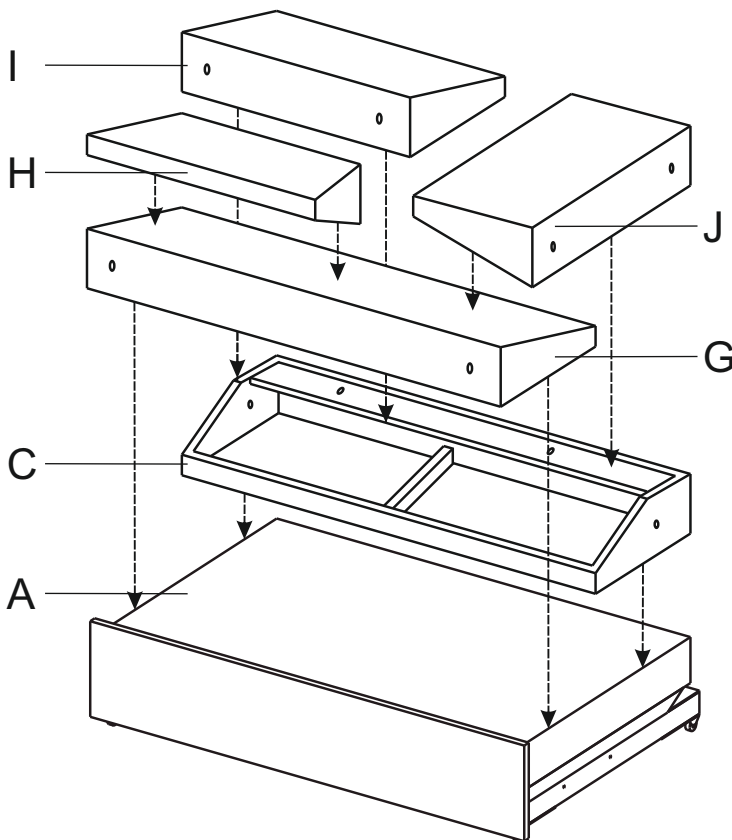

Sacramento 2-seater+corner+rest

Sacramento 2-seater+corner+rest

M8 X 50 mm

Ø8 X Ø24 mm

Ø8 X Ø13 mm

M8 X 47 mm

Ø45 X 35 mm

O X 8

P X 23

Q X 13

R X 8

S X 11

32 mm

M8 X 70 mm

50 X 20 X 35 mm

T X 19

U X 2

V X 2

W X 4

Sacramento 2-seater+corner+rest

Sacramento 2-seater+corner+rest

2

3

Sacramento 2-seater+corner+rest