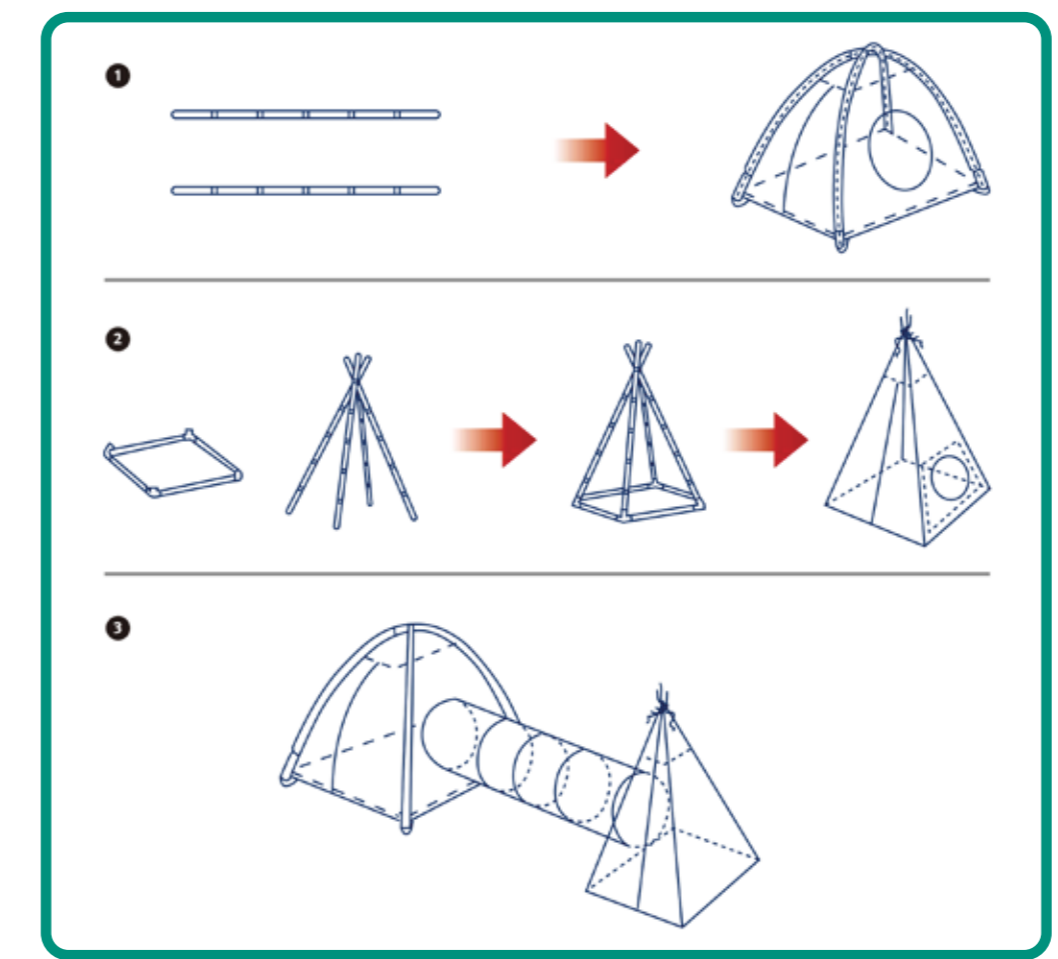

1. **EN Tent With Tunnel**
   Contents:
2. 1x igloo tent
   - 2 bows with 6 segments
   - 1 headband with 4 corners
   - 1x wigwam tent
   - 4 arches of 4 segments
   - 1x tunnel
   - 1x bag
3. Tent dimensions: 112*112*85cm
   • Tunnel dimensions: 46*180cm
   • Triangle tent dimensions: 100*100*135cm

1. **DK Legetelt med Tunnel**
   Indhold:
2. 1x igloo telt
   - 2 buer med 6 segmenter
   - 1 pandebånd med 4 hjørner
   - 1x wigwam telt
   - 4 stænger af 4 segmenter
   - 1x tunnel
   - 1x taske
3. Teltets dimensioner: 112*112*85cm
   • Tunnelens dimensioner: 46*180cm
   • Tipi teltets dimensioner: 100*100*135cm