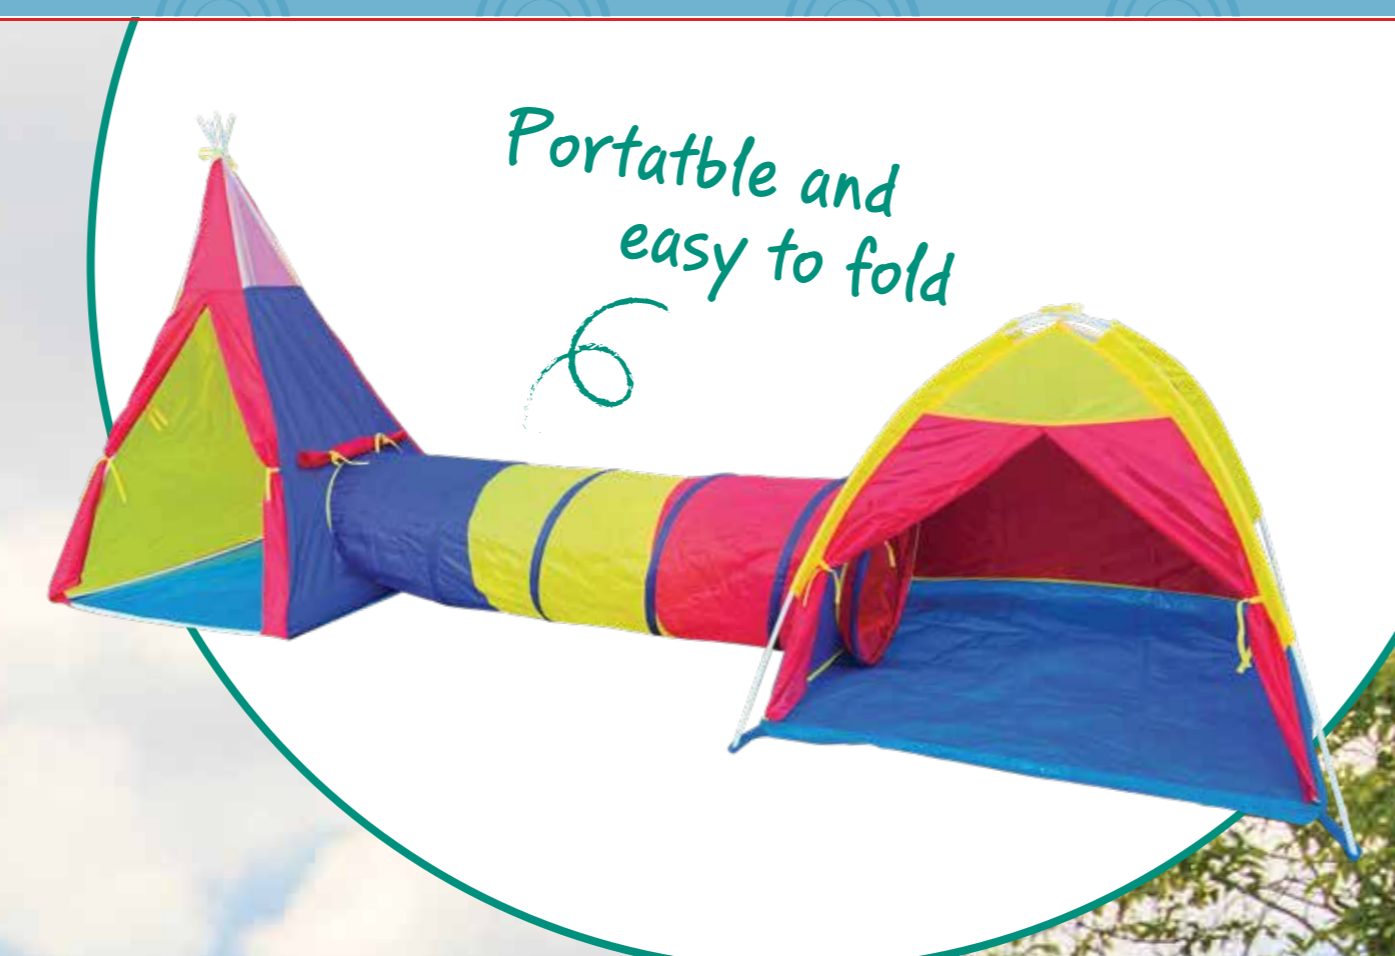

Product Name	SpinOut Pop Up Tent with Tunnel	CMYK	CMYK
Article#	10343628 Old Item#	Pantone	N/A
Size	500W x 508H x 73D mm	Effect	N/A
Designer	Astor Paper Type 300g CCNB + B3	Coating	Matt Water-based Varnish

SpinOut

SpinOut™