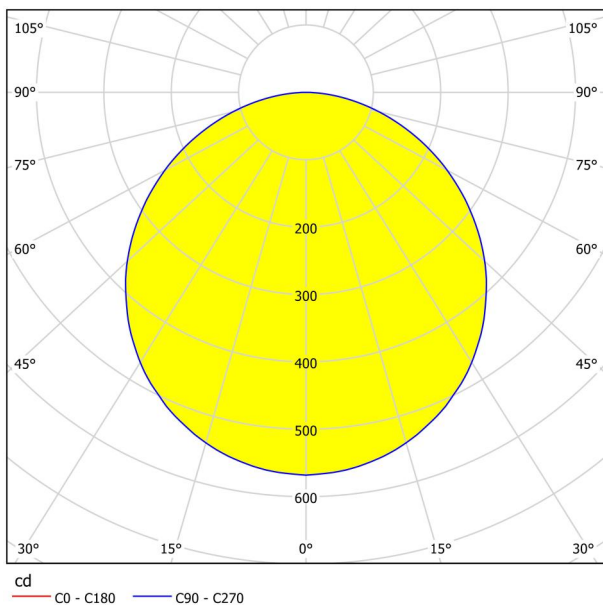

Technical Information

Protection Degree	IP44
Protection Class	2
Mains Voltage	220-240V,50/60Hz
Dimmable	No
max. Wattage (1)	20,5W

Illuminant 1

Socket Type (1)	LED
Illuminant Type (1)	LED
Illuminant incl. (1)	Inclusive
Lumen Complete	2400
Kelvin Complete	3000K
Light colour Complete	WARM WHITE
Energy efficiency class (EEI)	F
Dimmable	No
Info changeability□light source/driver	LED + driver cannot be exchanged

THE FUNCTIONAL GUARANTEE ONLY APPLIES TO THE USE OF THE PRODUCTS IN THE PRIVATE SECTOR AND NOT TO PRODUCTS